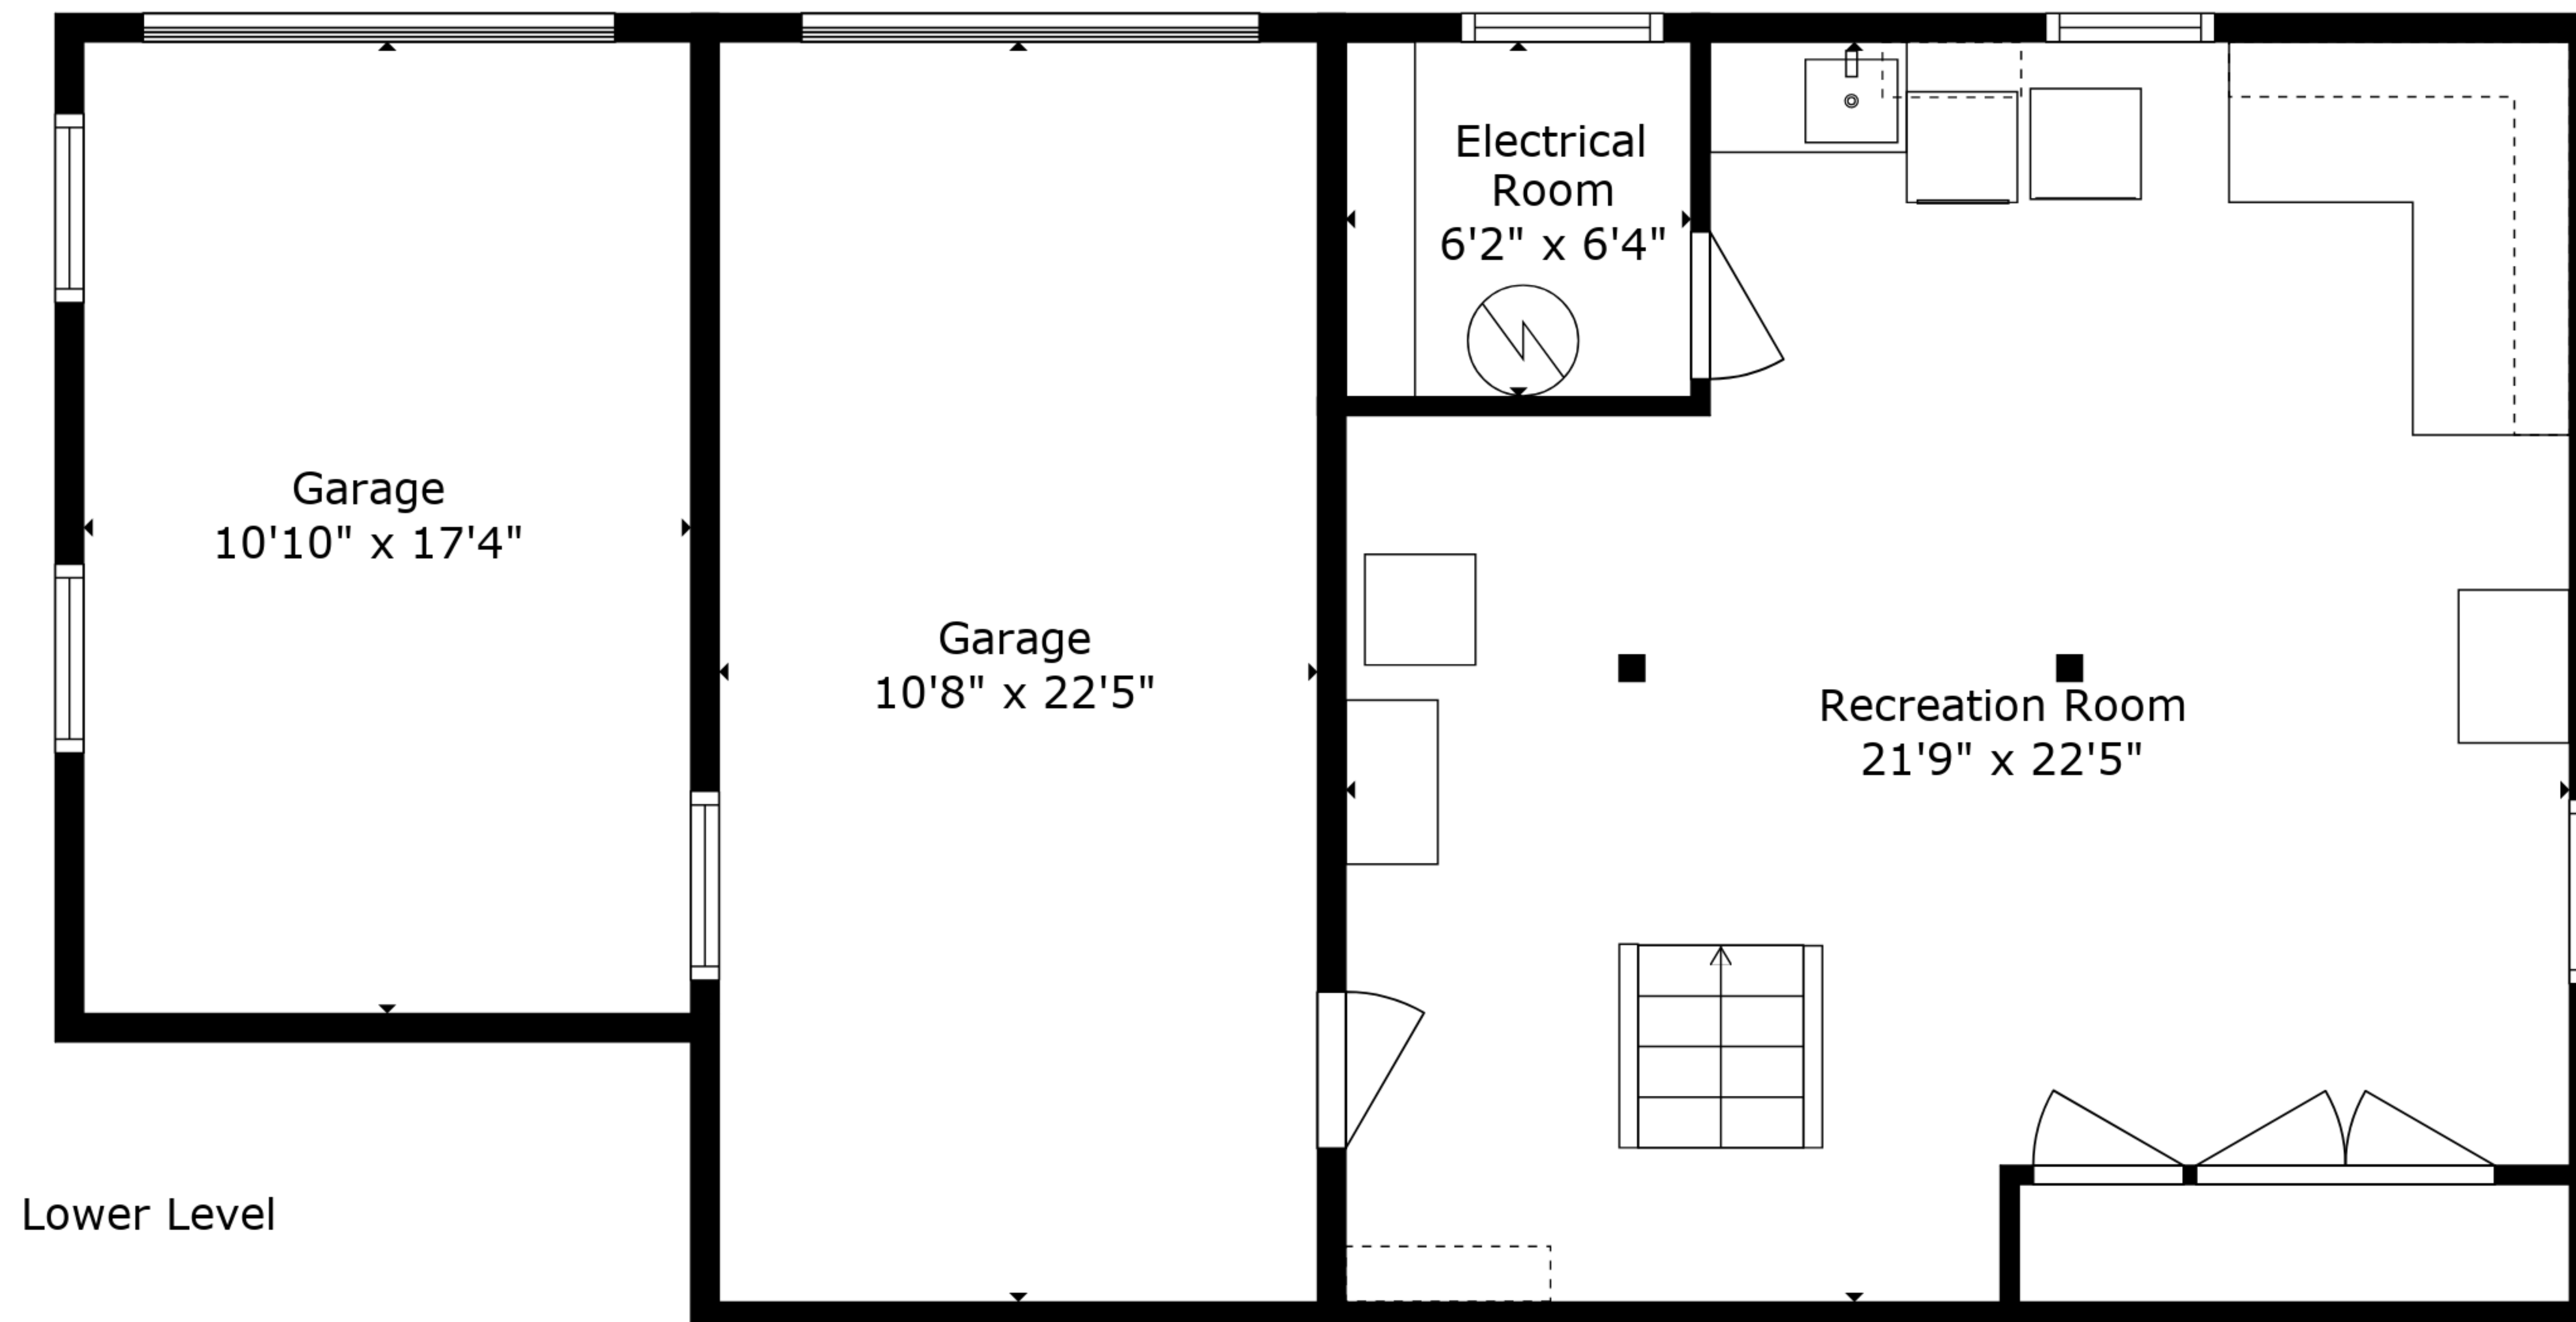

**TOTAL: 1938 sq. ft**  
 BELOW GROUND: 500 sq. ft, FLOOR 1: 953 sq. ft, FLOOR 2: 485 sq. ft  
 EXCLUDED AREAS: GARAGE: 426 sq. ft

Sizes And Measurements Are Approximate And Not Guaranteed To Be Exact Or To Scale.