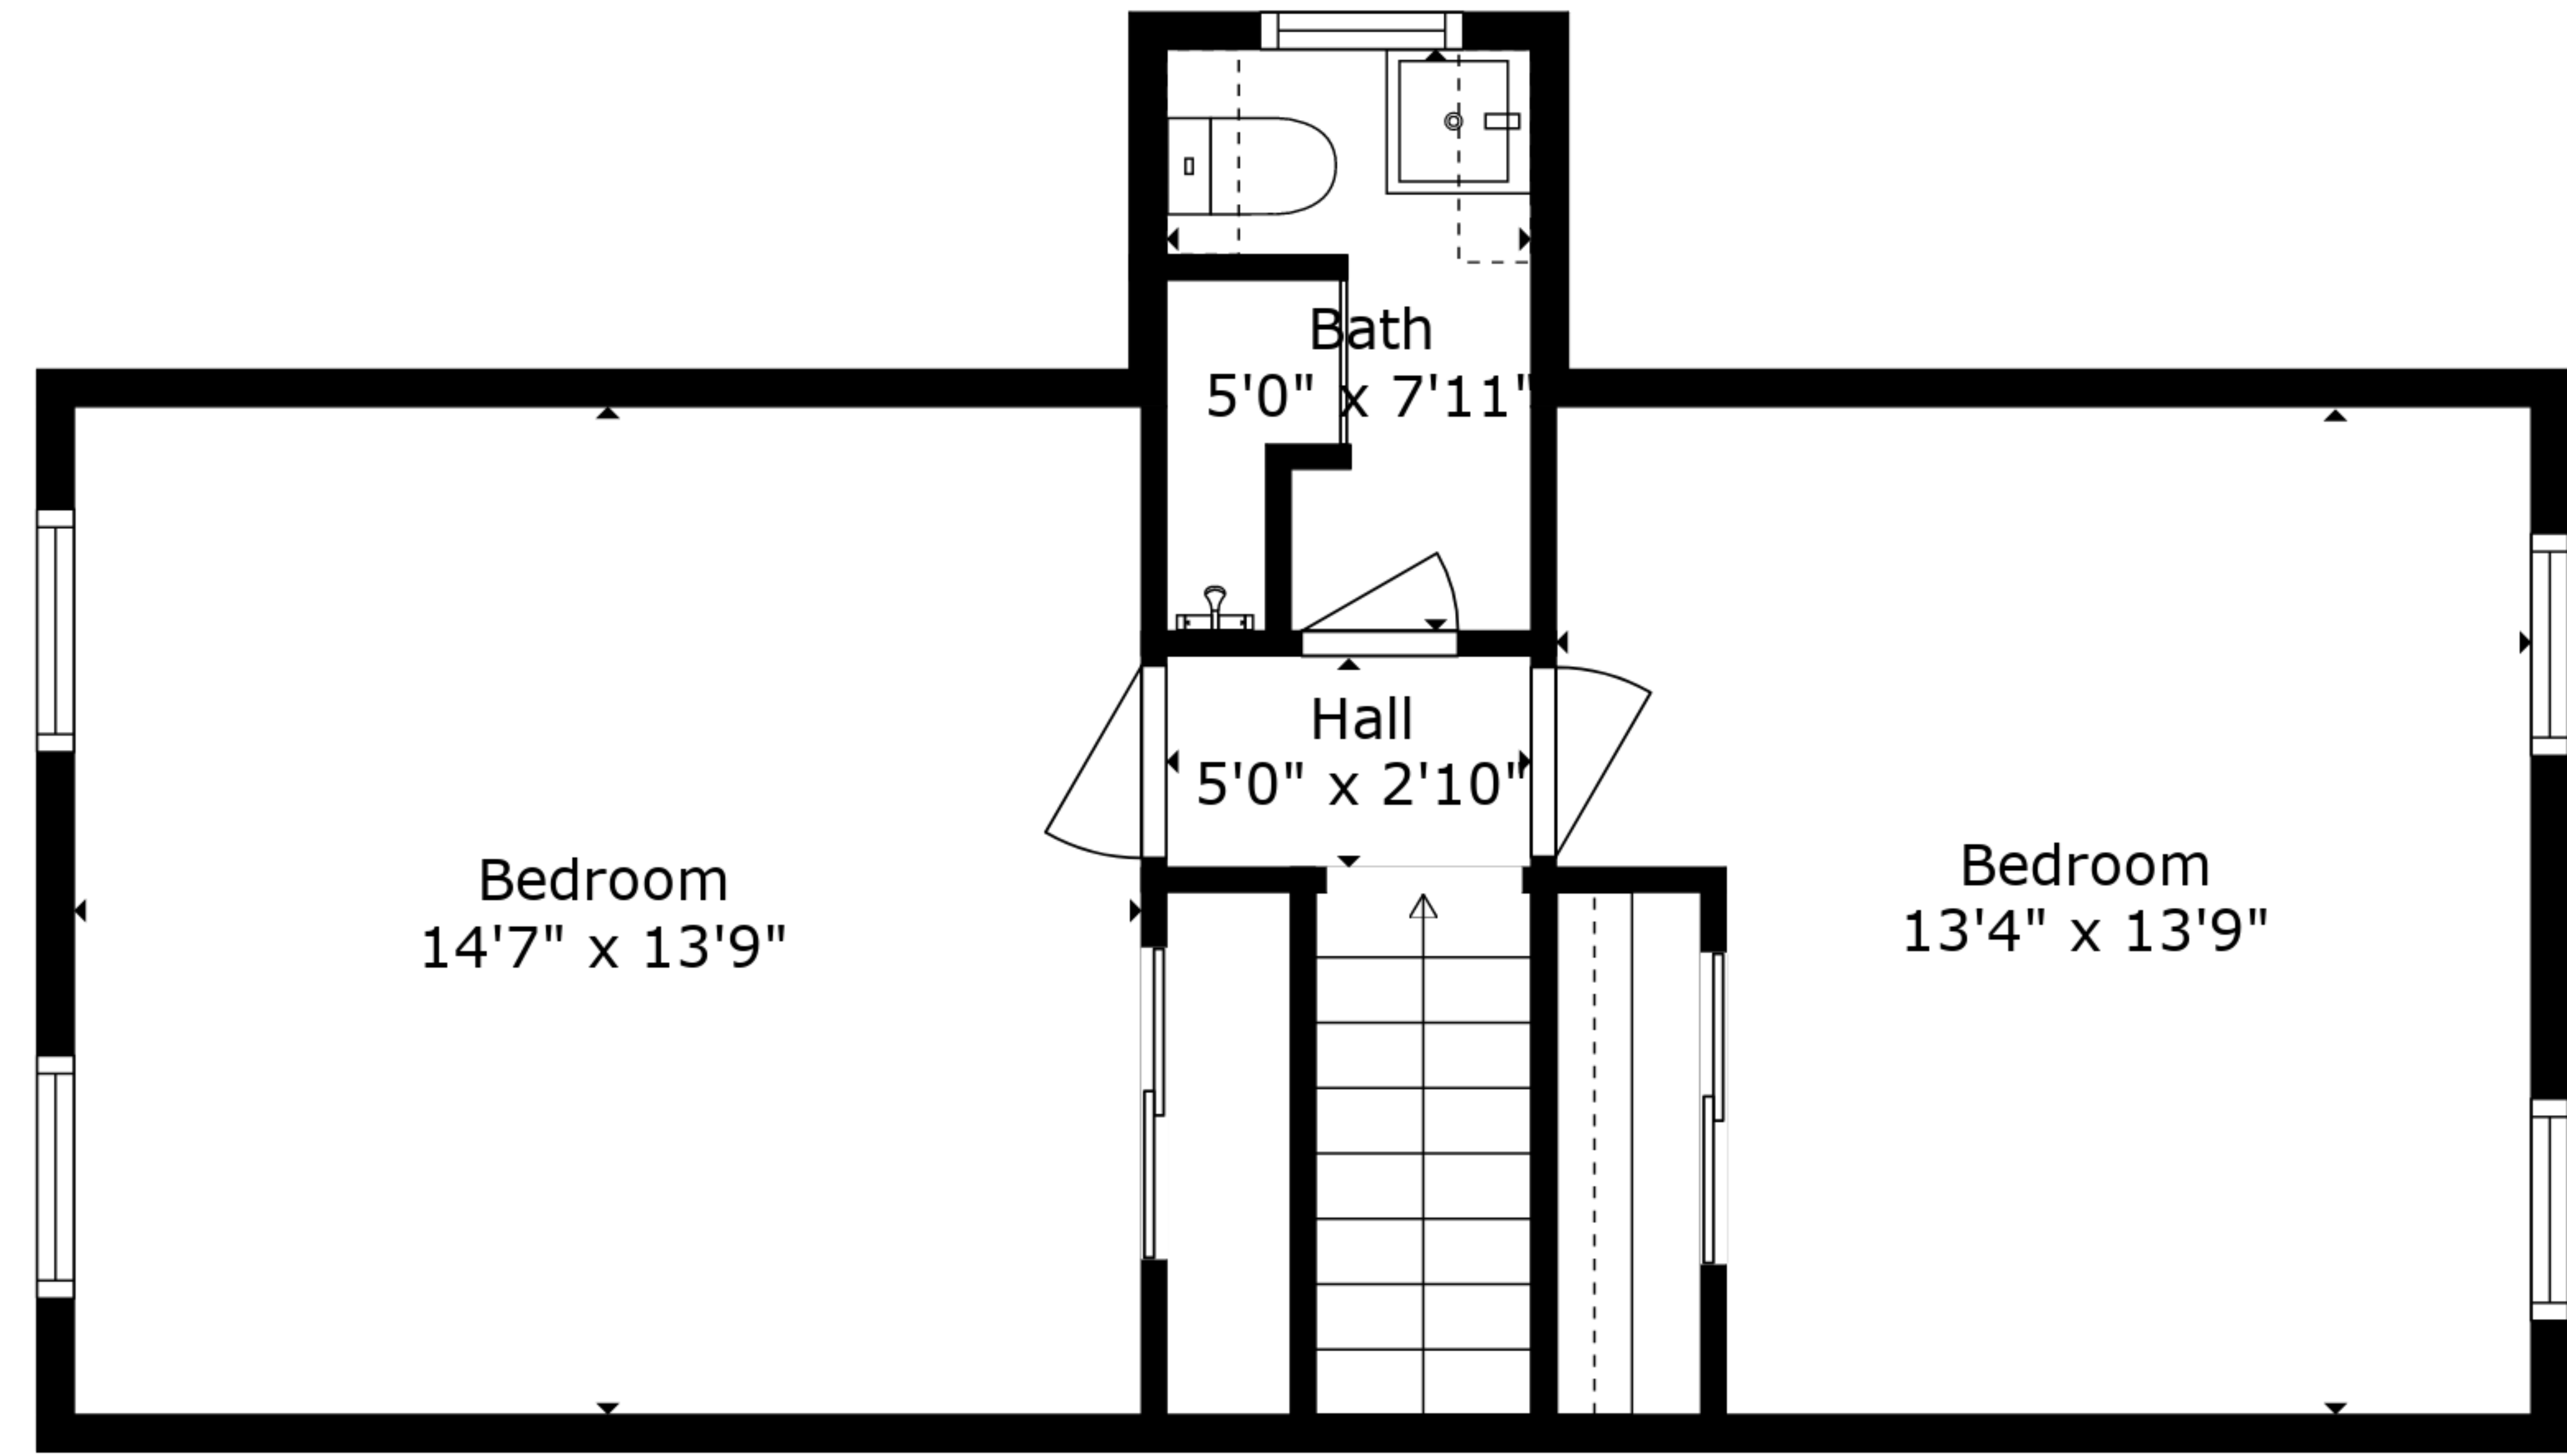

**TOTAL: 1938 sq. ft**  
 BELOW GROUND: 500 sq. ft, FLOOR 1: 953 sq. ft, FLOOR 2: 485 sq. ft  
 EXCLUDED AREAS: GARAGE: 426 sq. ft

Sizes And Measurements Are Approximate And Not Guaranteed To Be Exact Or To Scale.