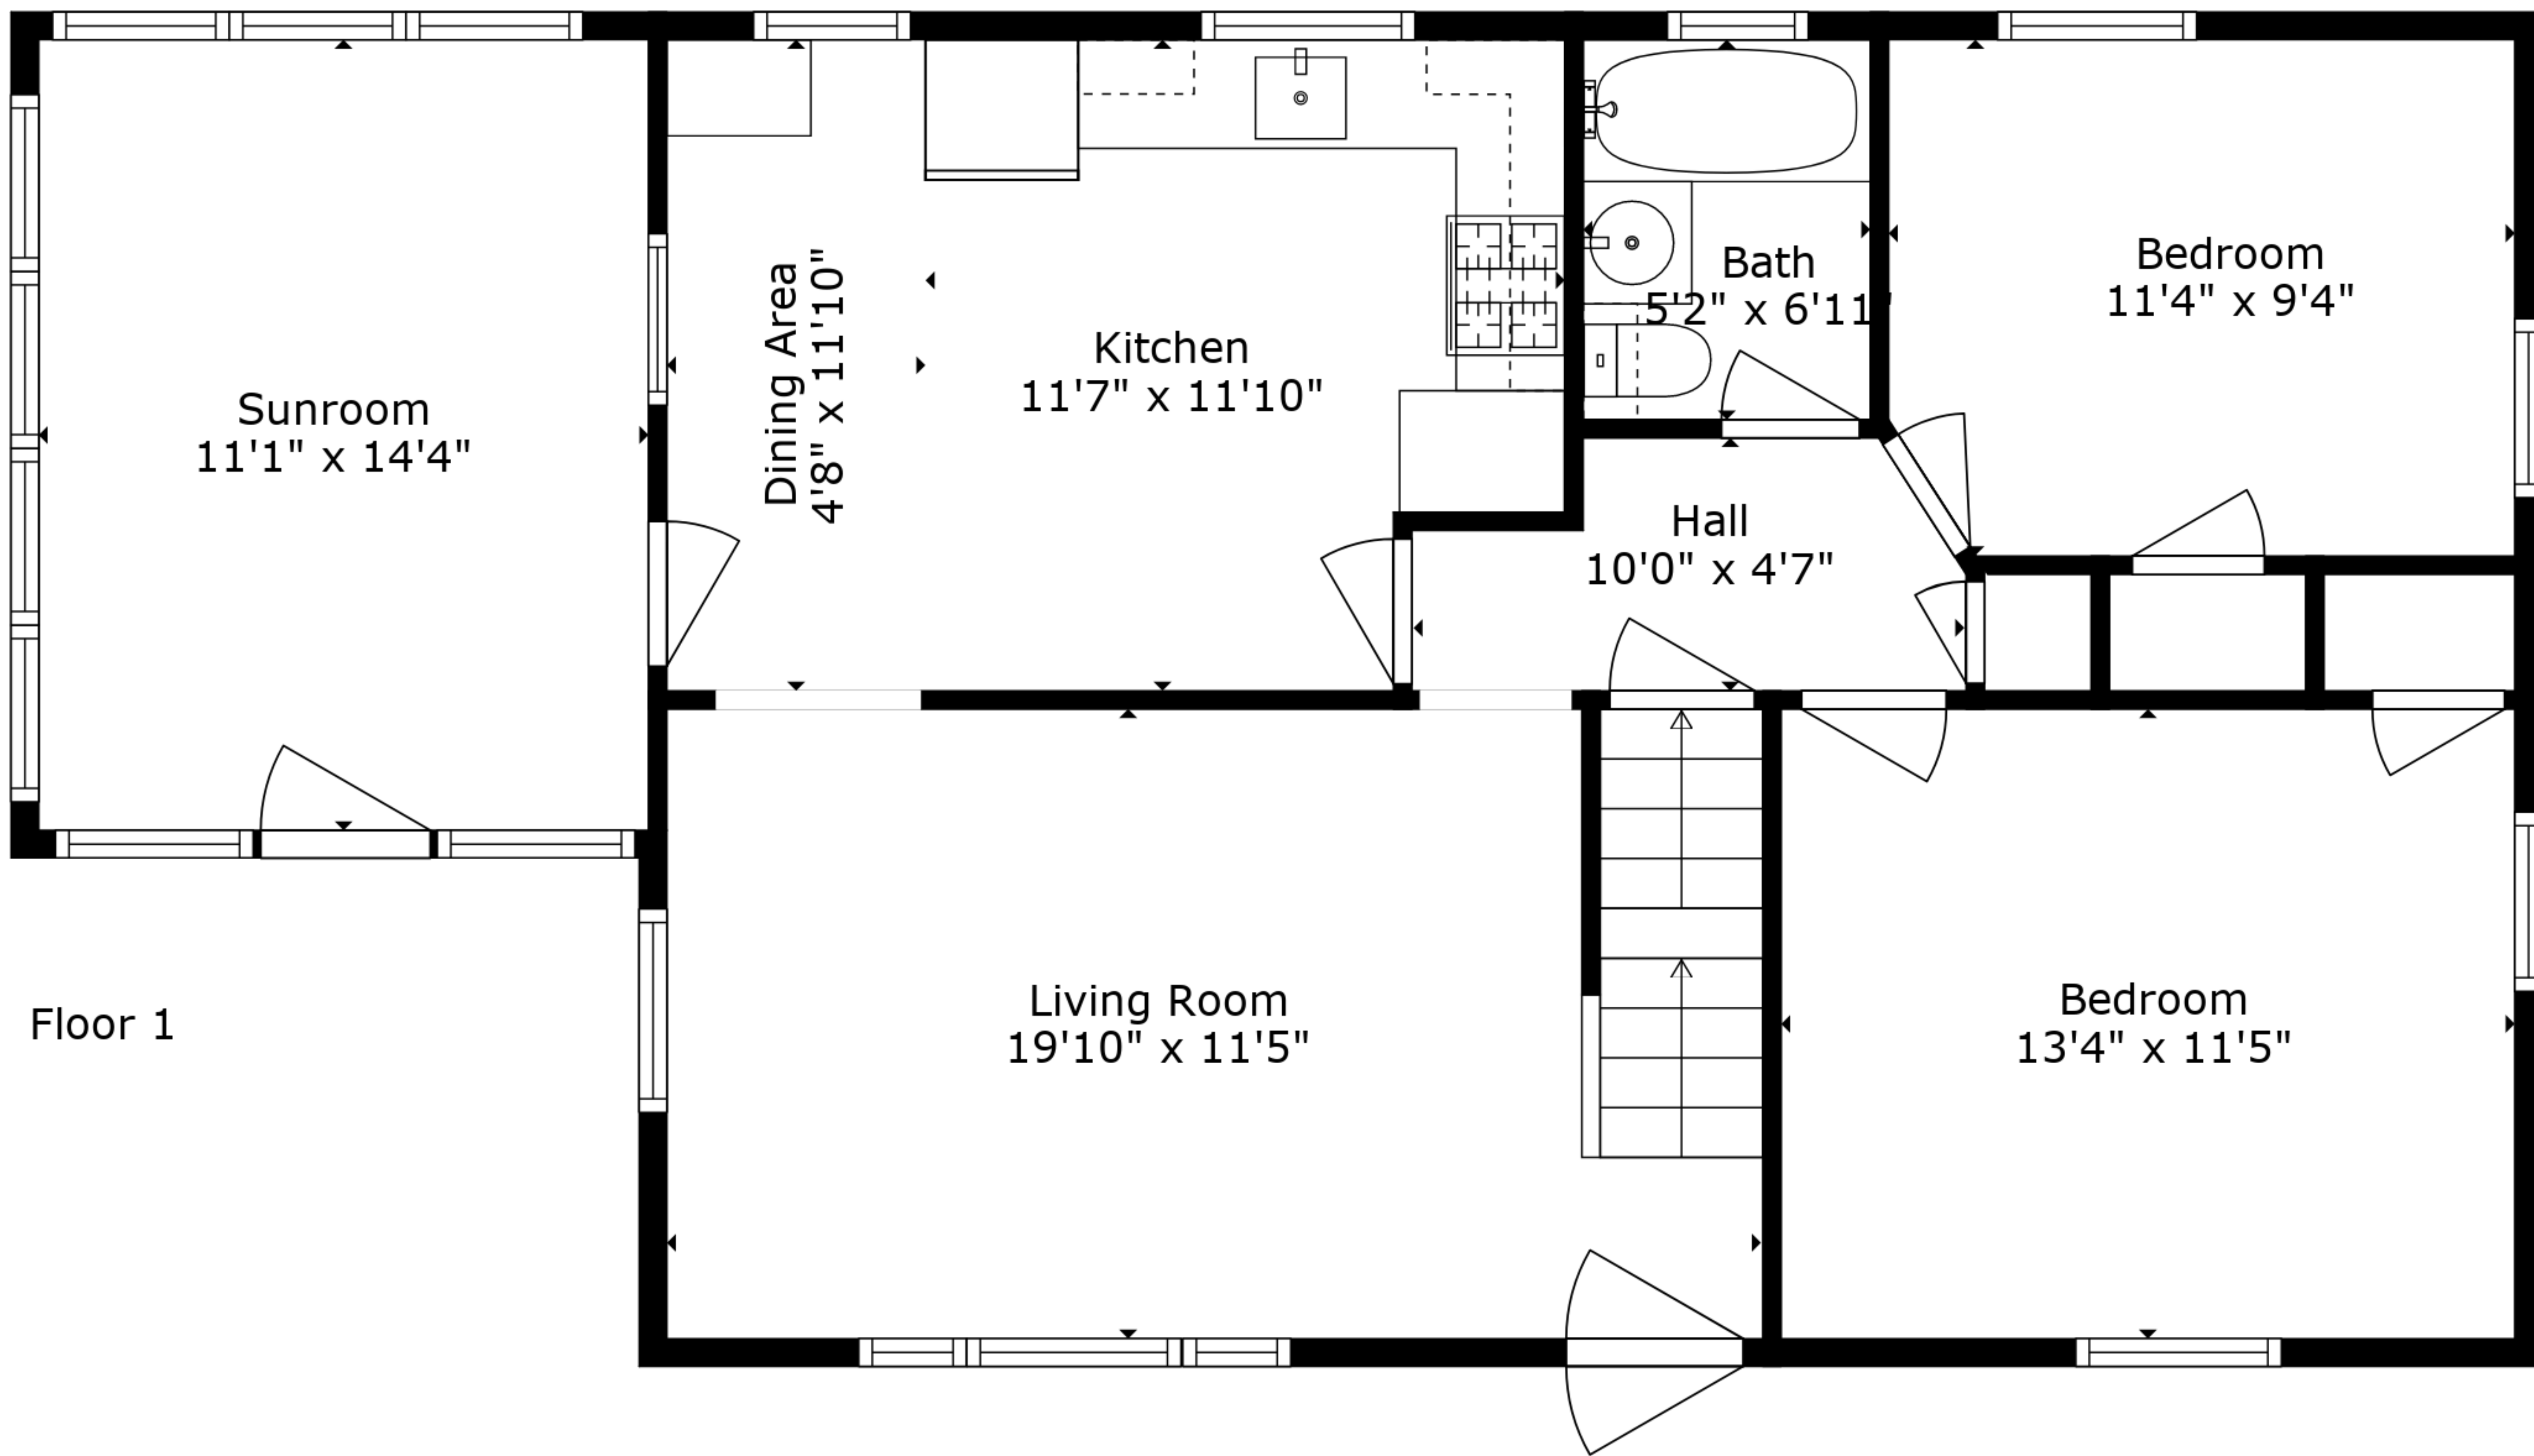

**TOTAL: 1938 sq. ft**  
 BELOW GROUND: 500 sq. ft, FLOOR 1: 953 sq. ft, FLOOR 2: 485 sq. ft  
 EXCLUDED AREAS: GARAGE: 426 sq. ft

Sizes And Measurements Are Approximate And Not Guaranteed To Be Exact Or To Scale.