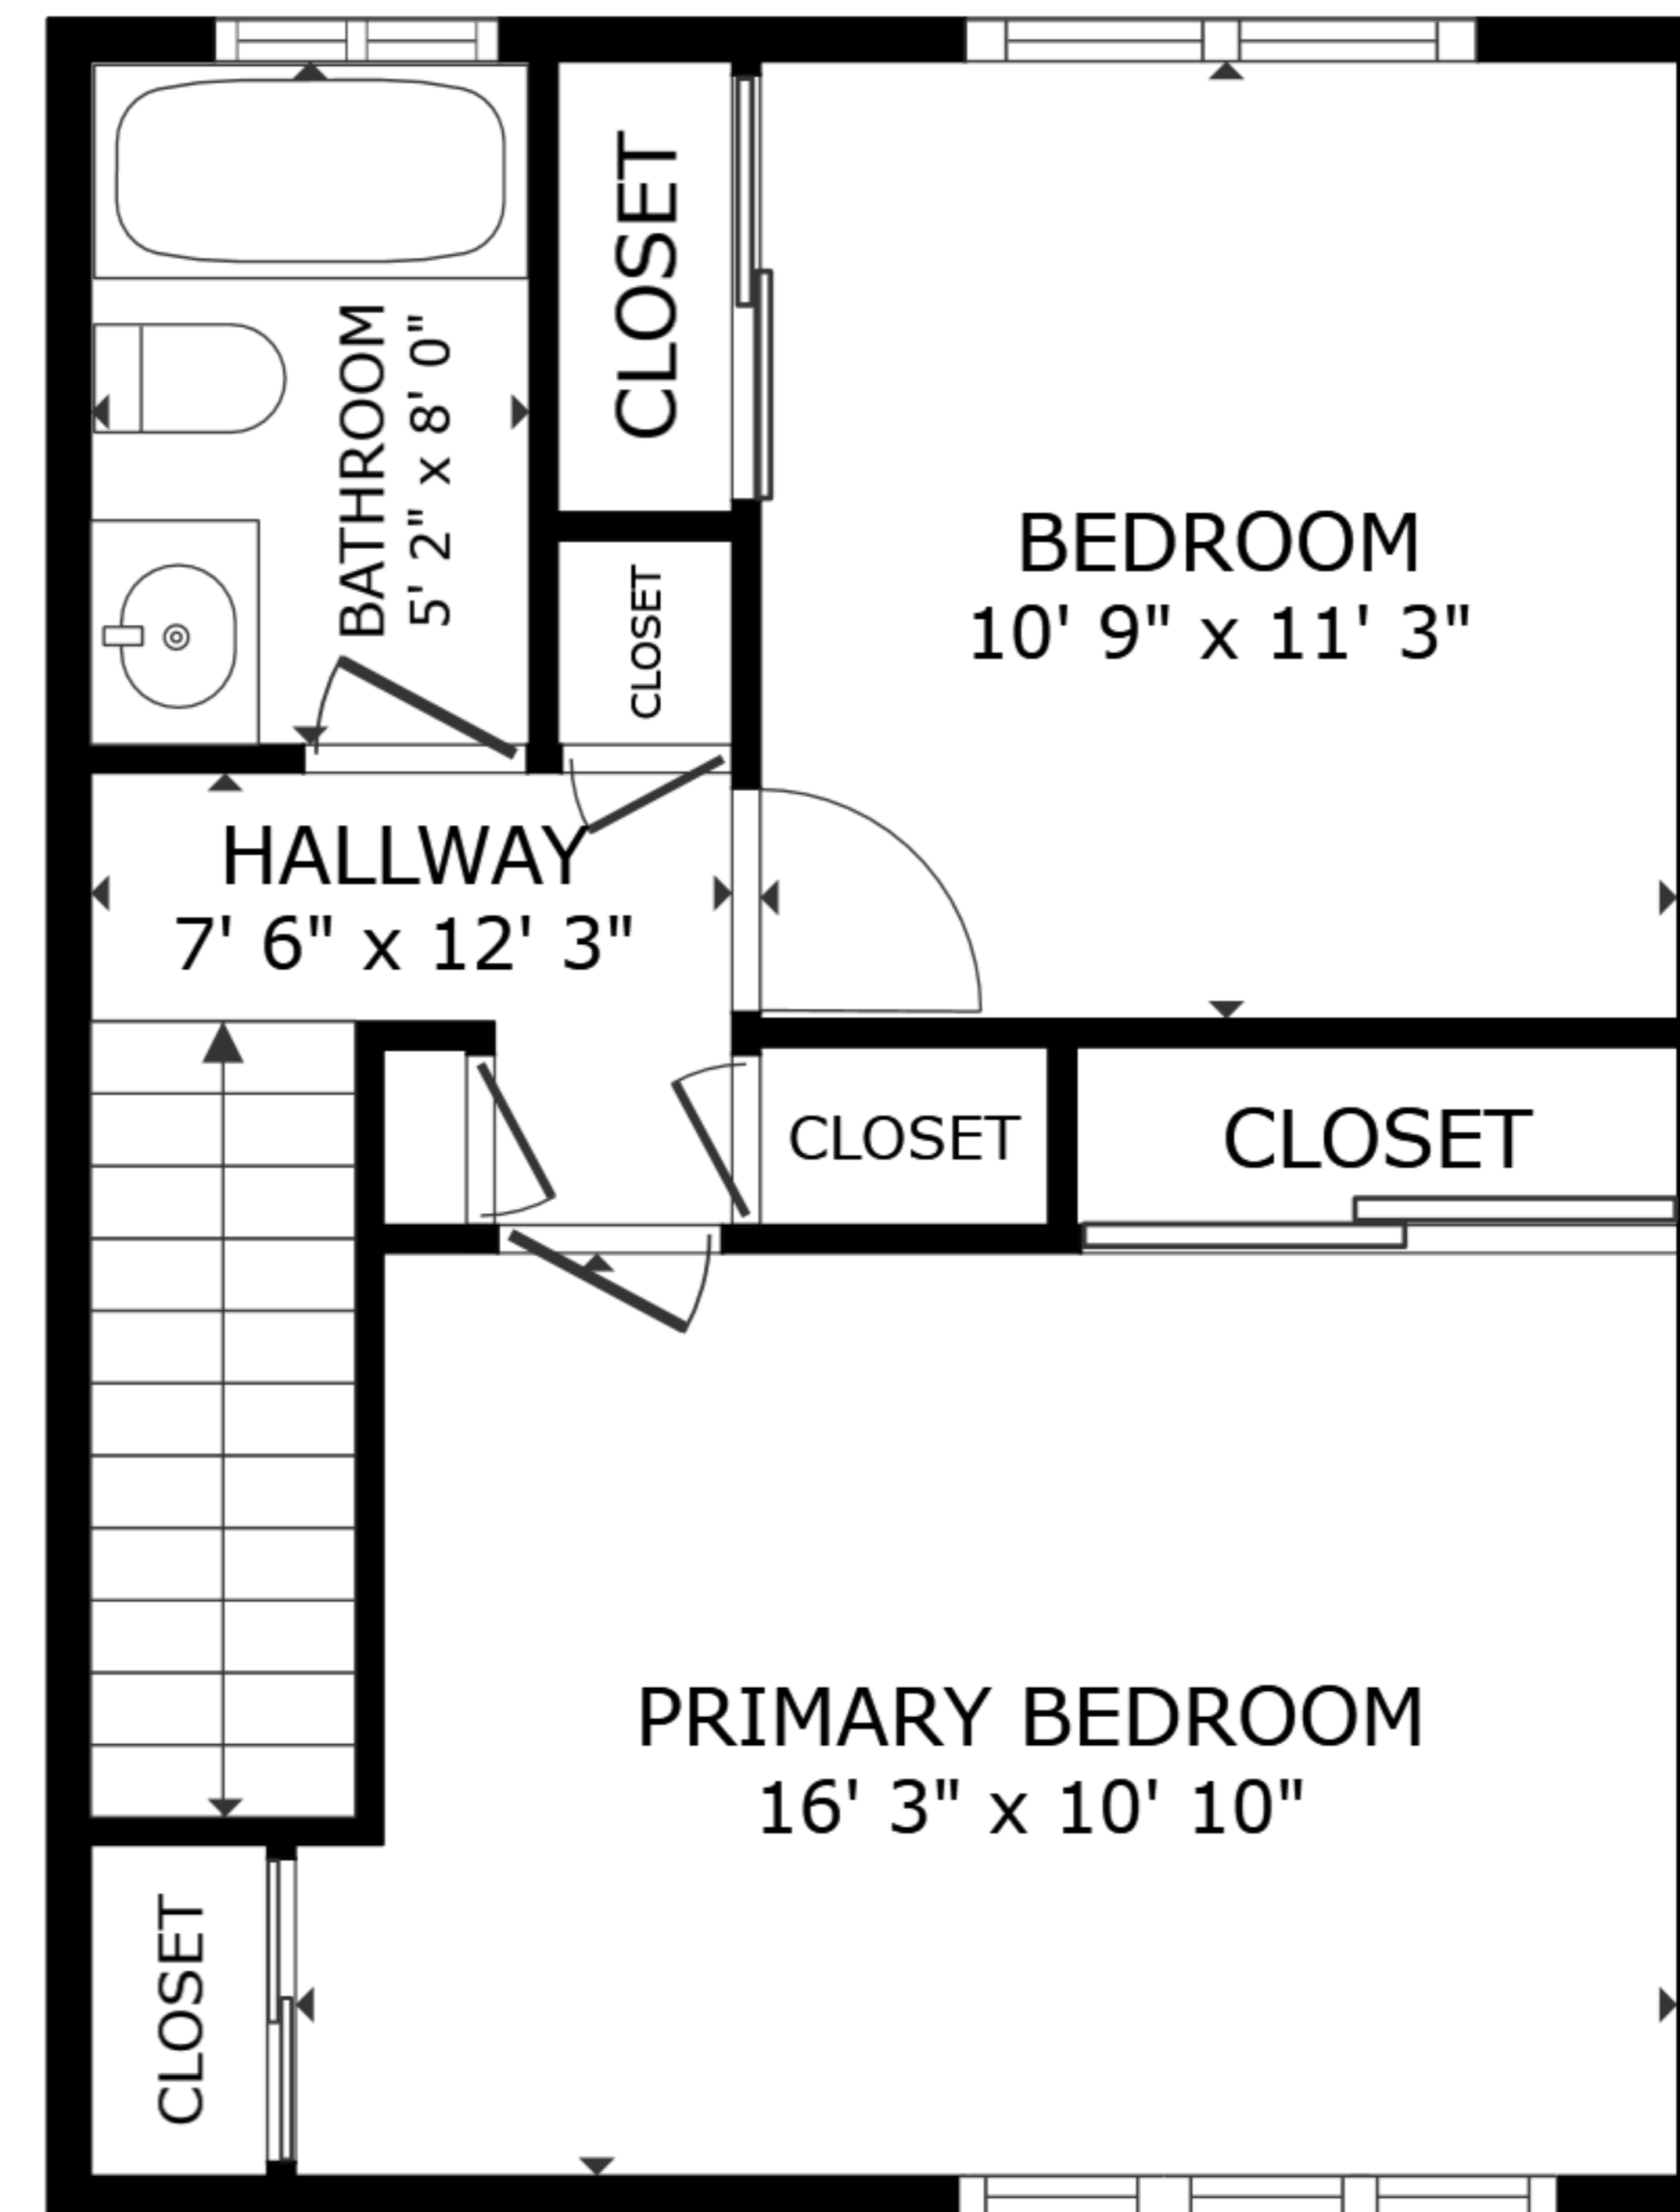

FLOOR 1

FLOOR 2

GROSS INTERNAL AREA
 FLOOR 1 461 sq.ft. FLOOR 2 462 sq.ft.
 EXCLUDED AREAS : PATIO 225 sq.ft.
 TOTAL : 923 sq.ft.

SIZES AND DIMENSIONS ARE APPROXIMATE, ACTUAL MAY VARY.