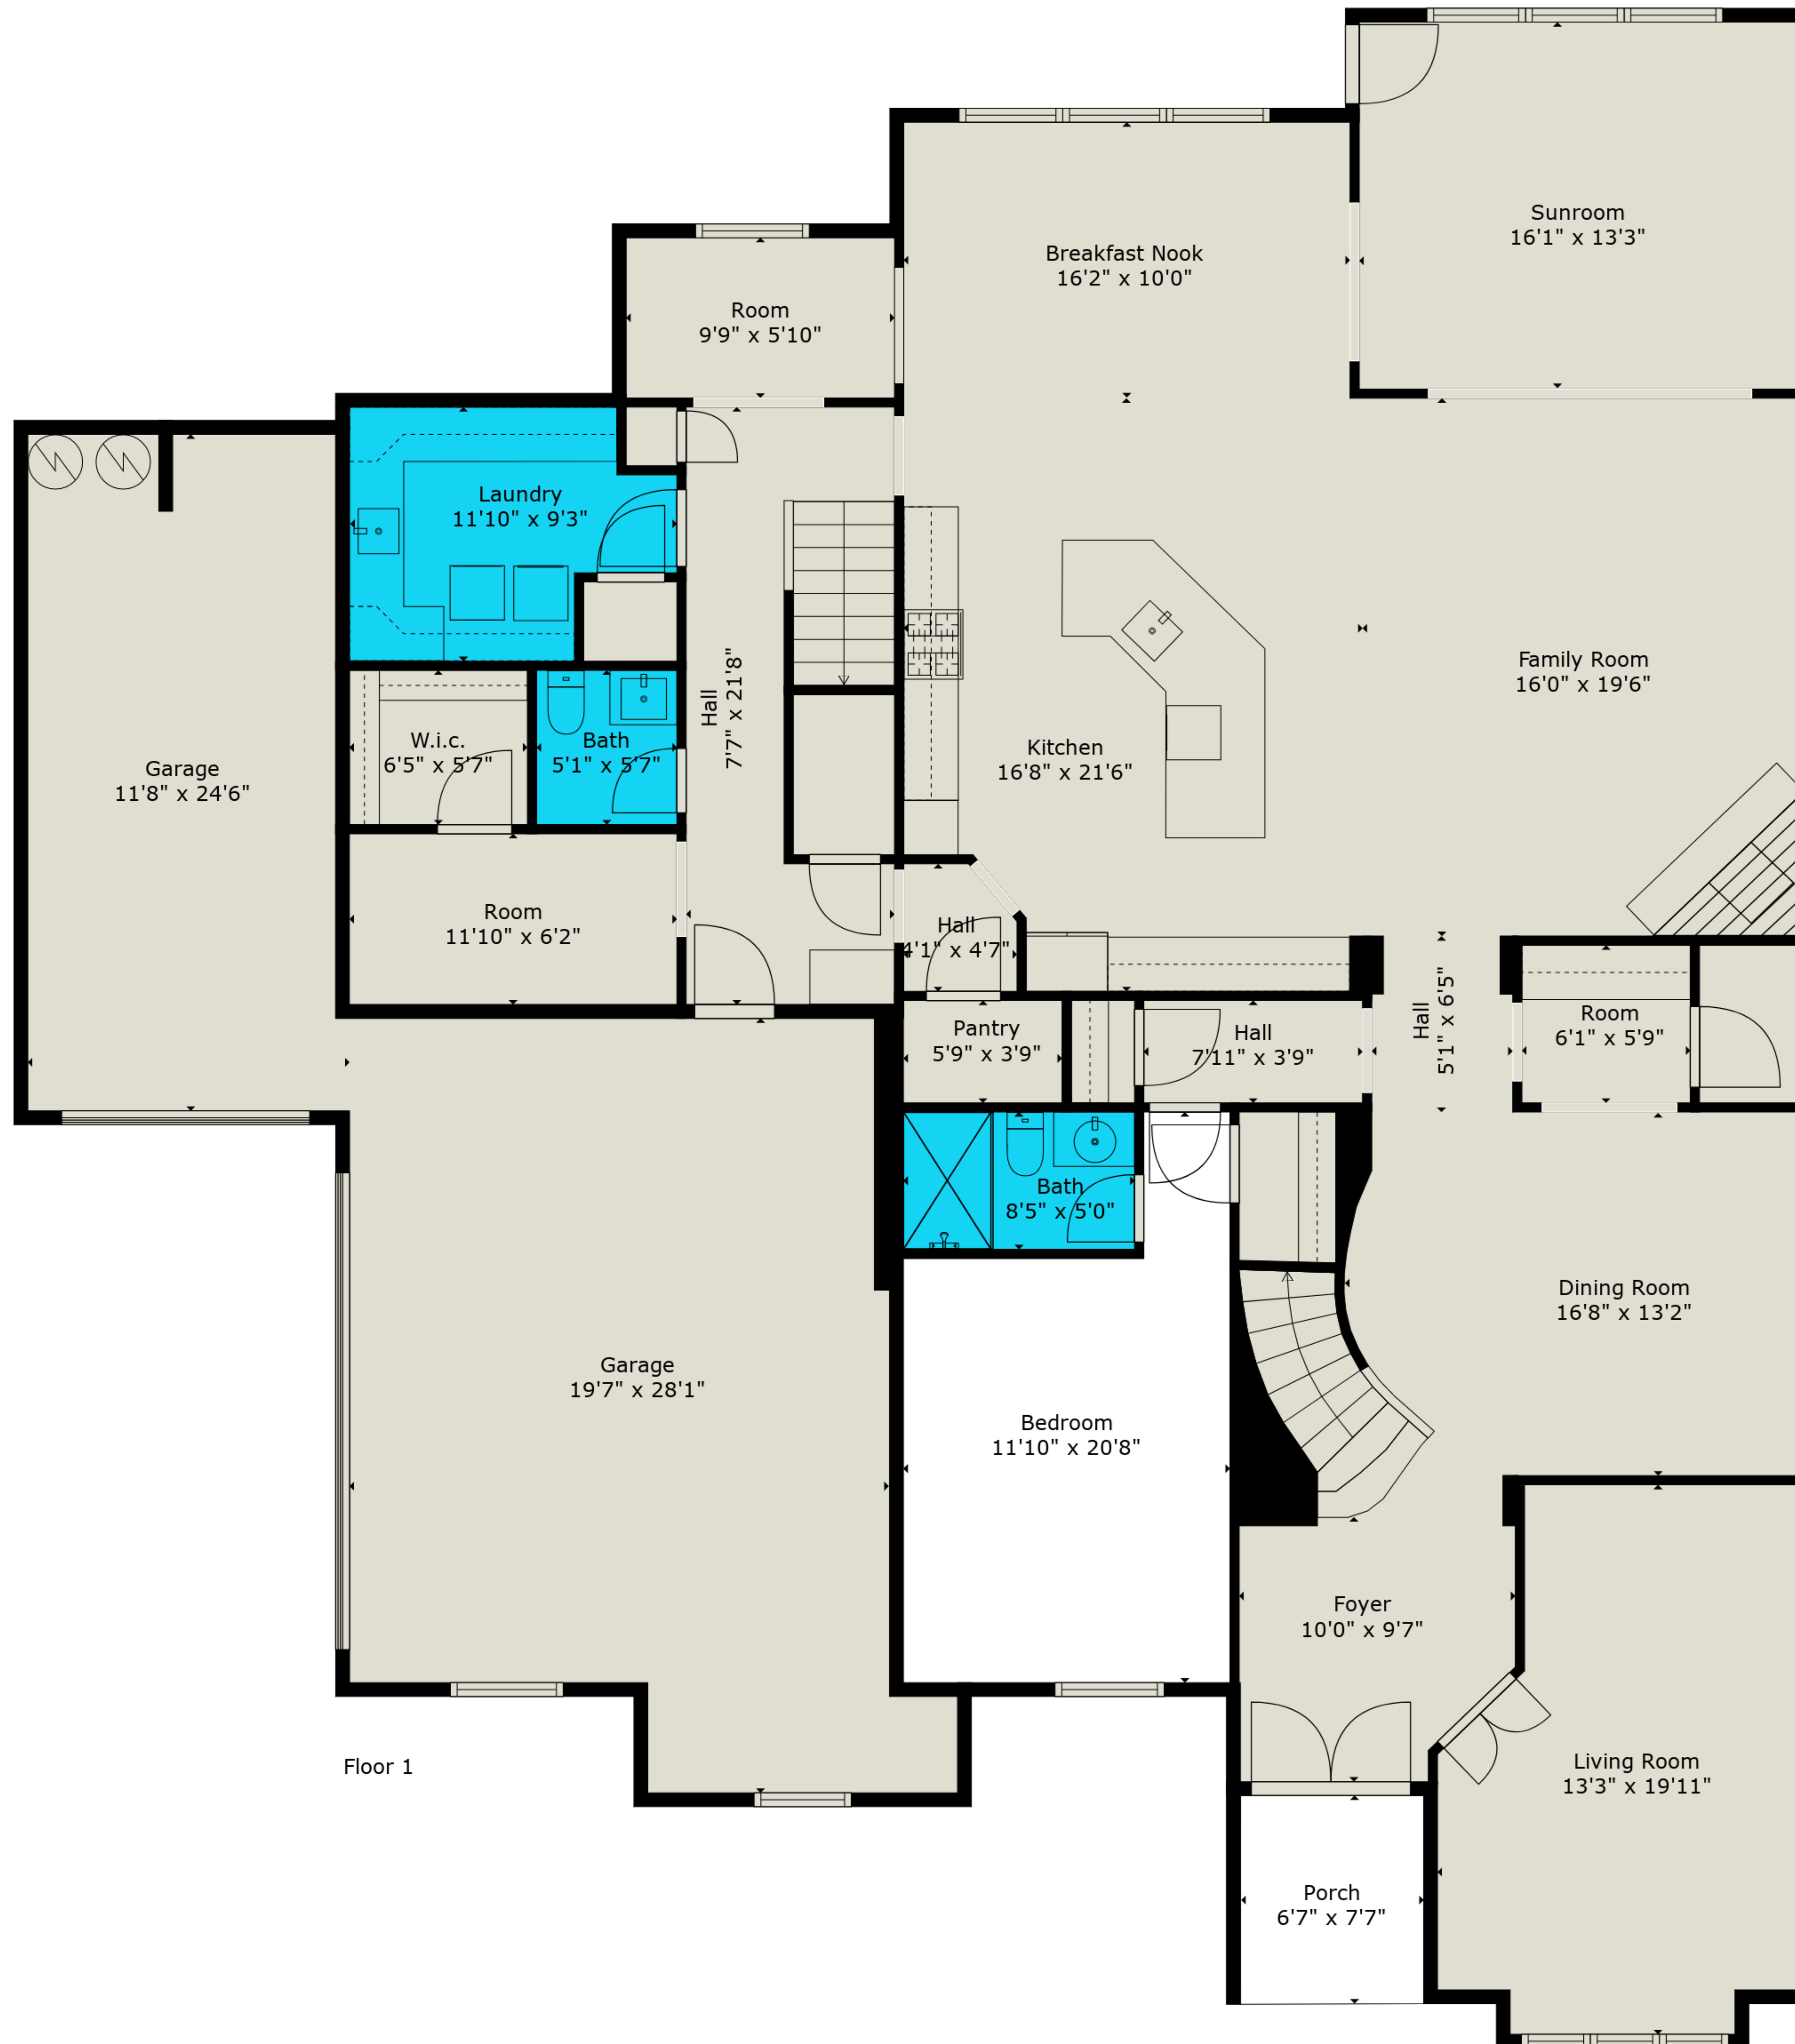

**Estimated areas**

GLA FLOOR 1: 2697 sq. ft, excluded 911 sq. ft  
 GLA FLOOR 2: 2272 sq. ft, excluded 216 sq. ft  
 Total GLA 4969 sq. ft, total scanned area 5880 sq. ft

**Estimated areas**

GLA FLOOR 1: 2697 sq. ft, excluded 911 sq. ft  
 GLA FLOOR 2: 2272 sq. ft, excluded 216 sq. ft  
 Total GLA 4969 sq. ft, total scanned area 5880 sq. ft

Measurements Are Deemed Reliable But Not Guaranteed. Final Square Footage Should Be Provided By Appraiser.

Floor 1

Floor 2

### Estimated areas

GLA FLOOR 1: 2697 sq. ft, excluded 911 sq. ft  
 GLA FLOOR 2: 2272 sq. ft, excluded 216 sq. ft  
 Total GLA 4969 sq. ft, total scanned area 5880 sq. ft

Measurements Are Deemed Reliable But Not Guaranteed. Final Square Footage Should Be Provided By Appraiser.