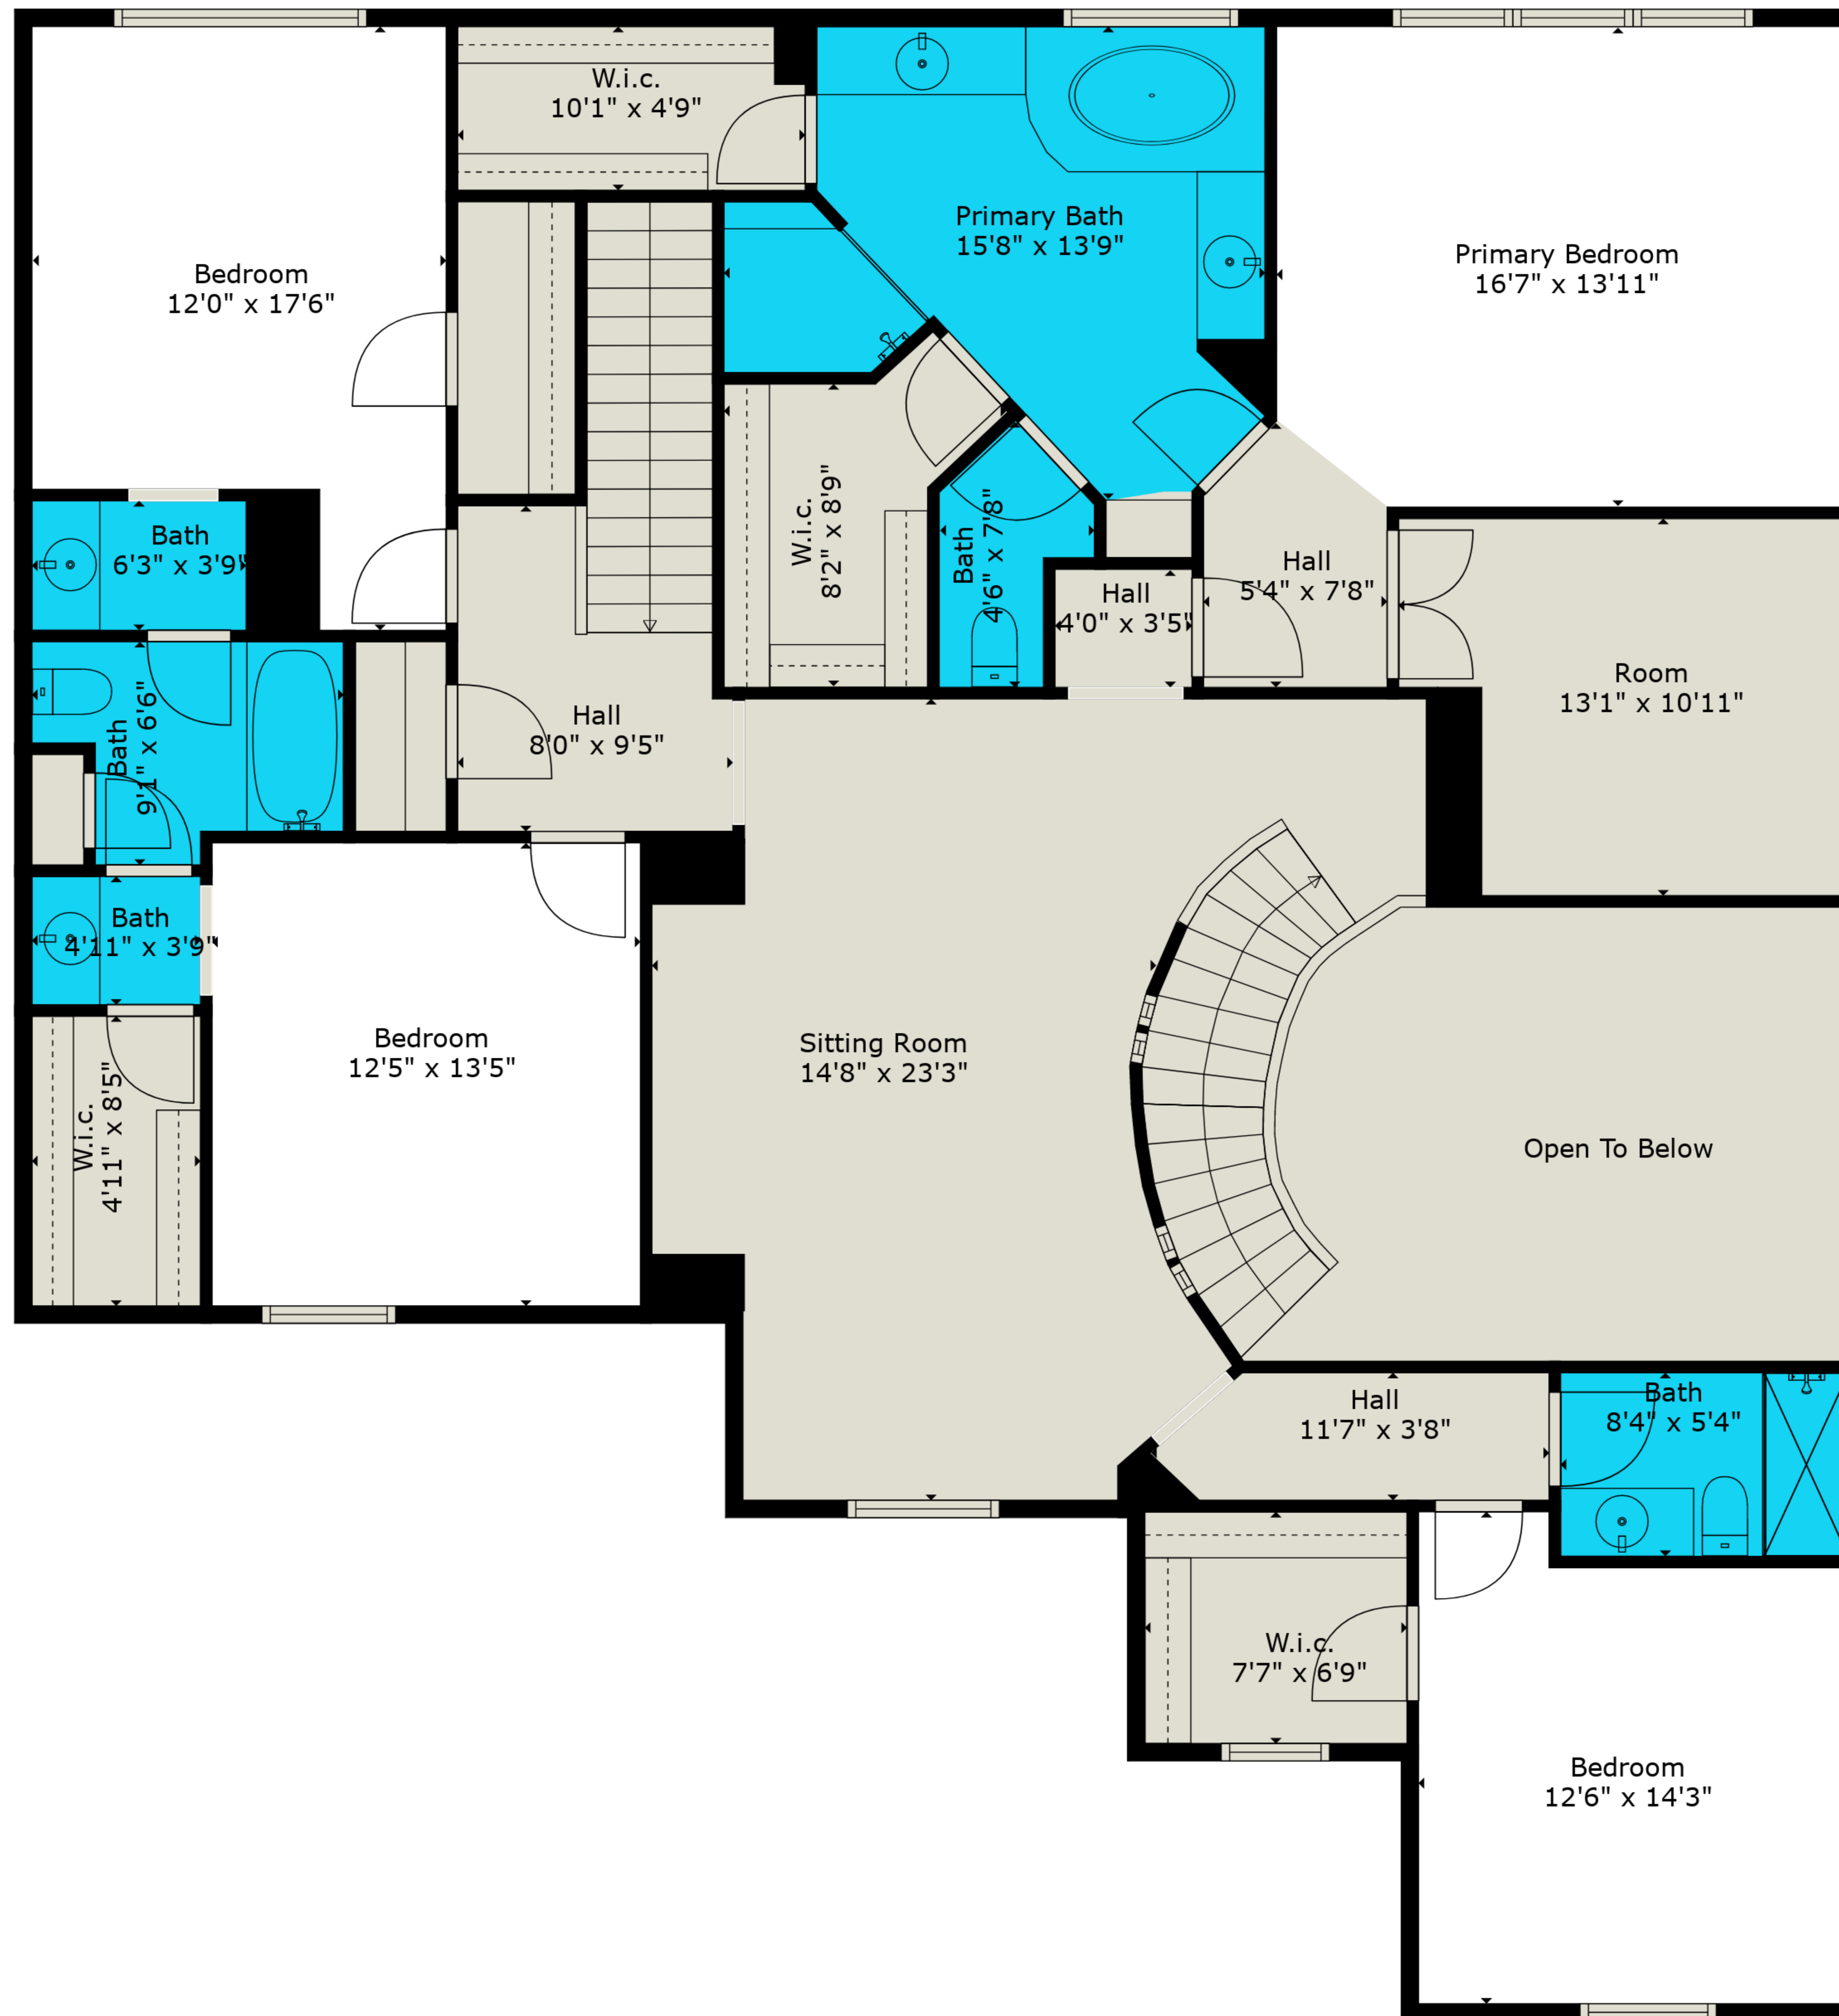

**Estimated areas**

GLA FLOOR 1: 2697 sq. ft, excluded 911 sq. ft  
 GLA FLOOR 2: 2272 sq. ft, excluded 216 sq. ft  
 Total GLA 4969 sq. ft, total scanned area 5880 sq. ft

**Estimated areas**

GLA FLOOR 1: 2697 sq. ft, excluded 911 sq. ft  
 GLA FLOOR 2: 2272 sq. ft, excluded 216 sq. ft  
 Total GLA 4969 sq. ft, total scanned area 5880 sq. ft

Measurements Are Deemed Reliable But Not Guaranteed. Final Square Footage Should Be Provided By Appraiser.

Floor 1

Floor 2

### Estimated areas

GLA FLOOR 1: 2697 sq. ft, excluded 911 sq. ft  
 GLA FLOOR 2: 2272 sq. ft, excluded 216 sq. ft  
 Total GLA 4969 sq. ft, total scanned area 5880 sq. ft

Measurements Are Deemed Reliable But Not Guaranteed. Final Square Footage Should Be Provided By Appraiser.