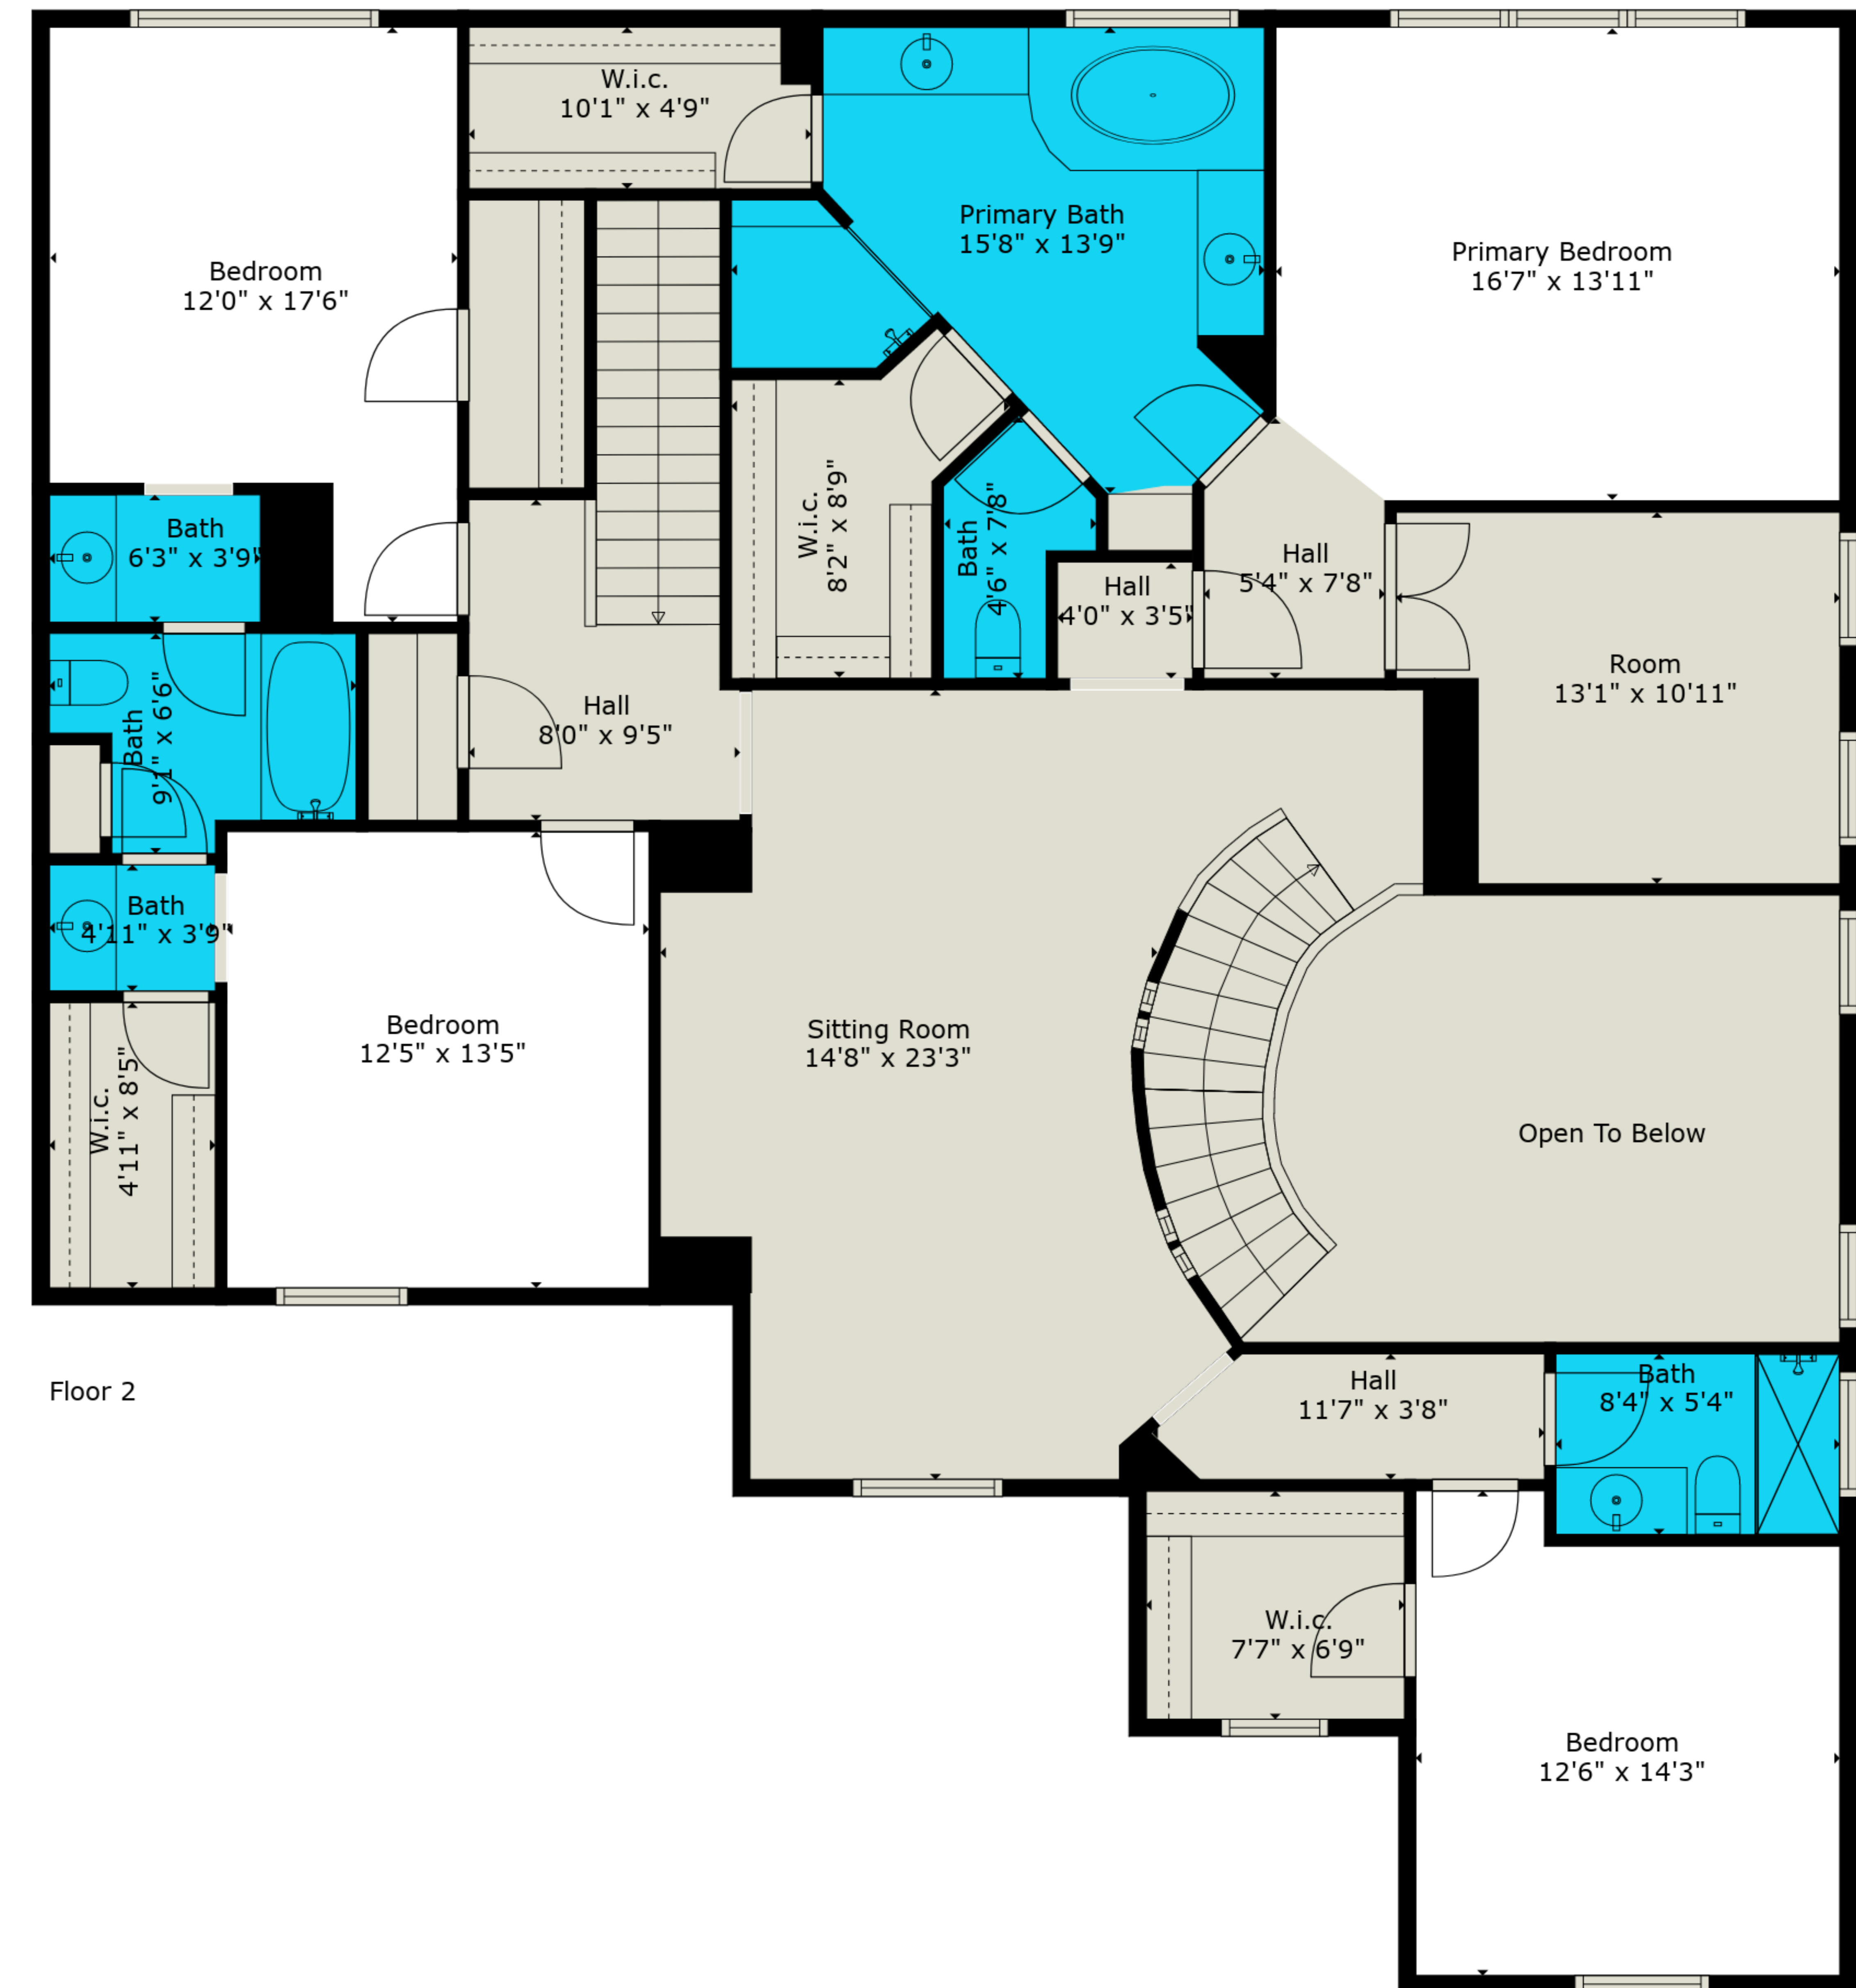

**Estimated areas**

GLA FLOOR 1: 2697 sq. ft, excluded 911 sq. ft  
 GLA FLOOR 2: 2272 sq. ft, excluded 216 sq. ft  
 Total GLA 4969 sq. ft, total scanned area 5880 sq. ft

**Estimated areas**

GLA FLOOR 1: 2697 sq. ft, excluded 911 sq. ft  
 GLA FLOOR 2: 2272 sq. ft, excluded 216 sq. ft  
 Total GLA 4969 sq. ft, total scanned area 5880 sq. ft

Measurements Are Deemed Reliable But Not Guaranteed. Final Square Footage Should Be Provided By Appraiser.

Floor 1

Floor 2

### Estimated areas

GLA FLOOR 1: 2697 sq. ft, excluded 911 sq. ft  
 GLA FLOOR 2: 2272 sq. ft, excluded 216 sq. ft  
 Total GLA 4969 sq. ft, total scanned area 5880 sq. ft

Measurements Are Deemed Reliable But Not Guaranteed. Final Square Footage Should Be Provided By Appraiser.