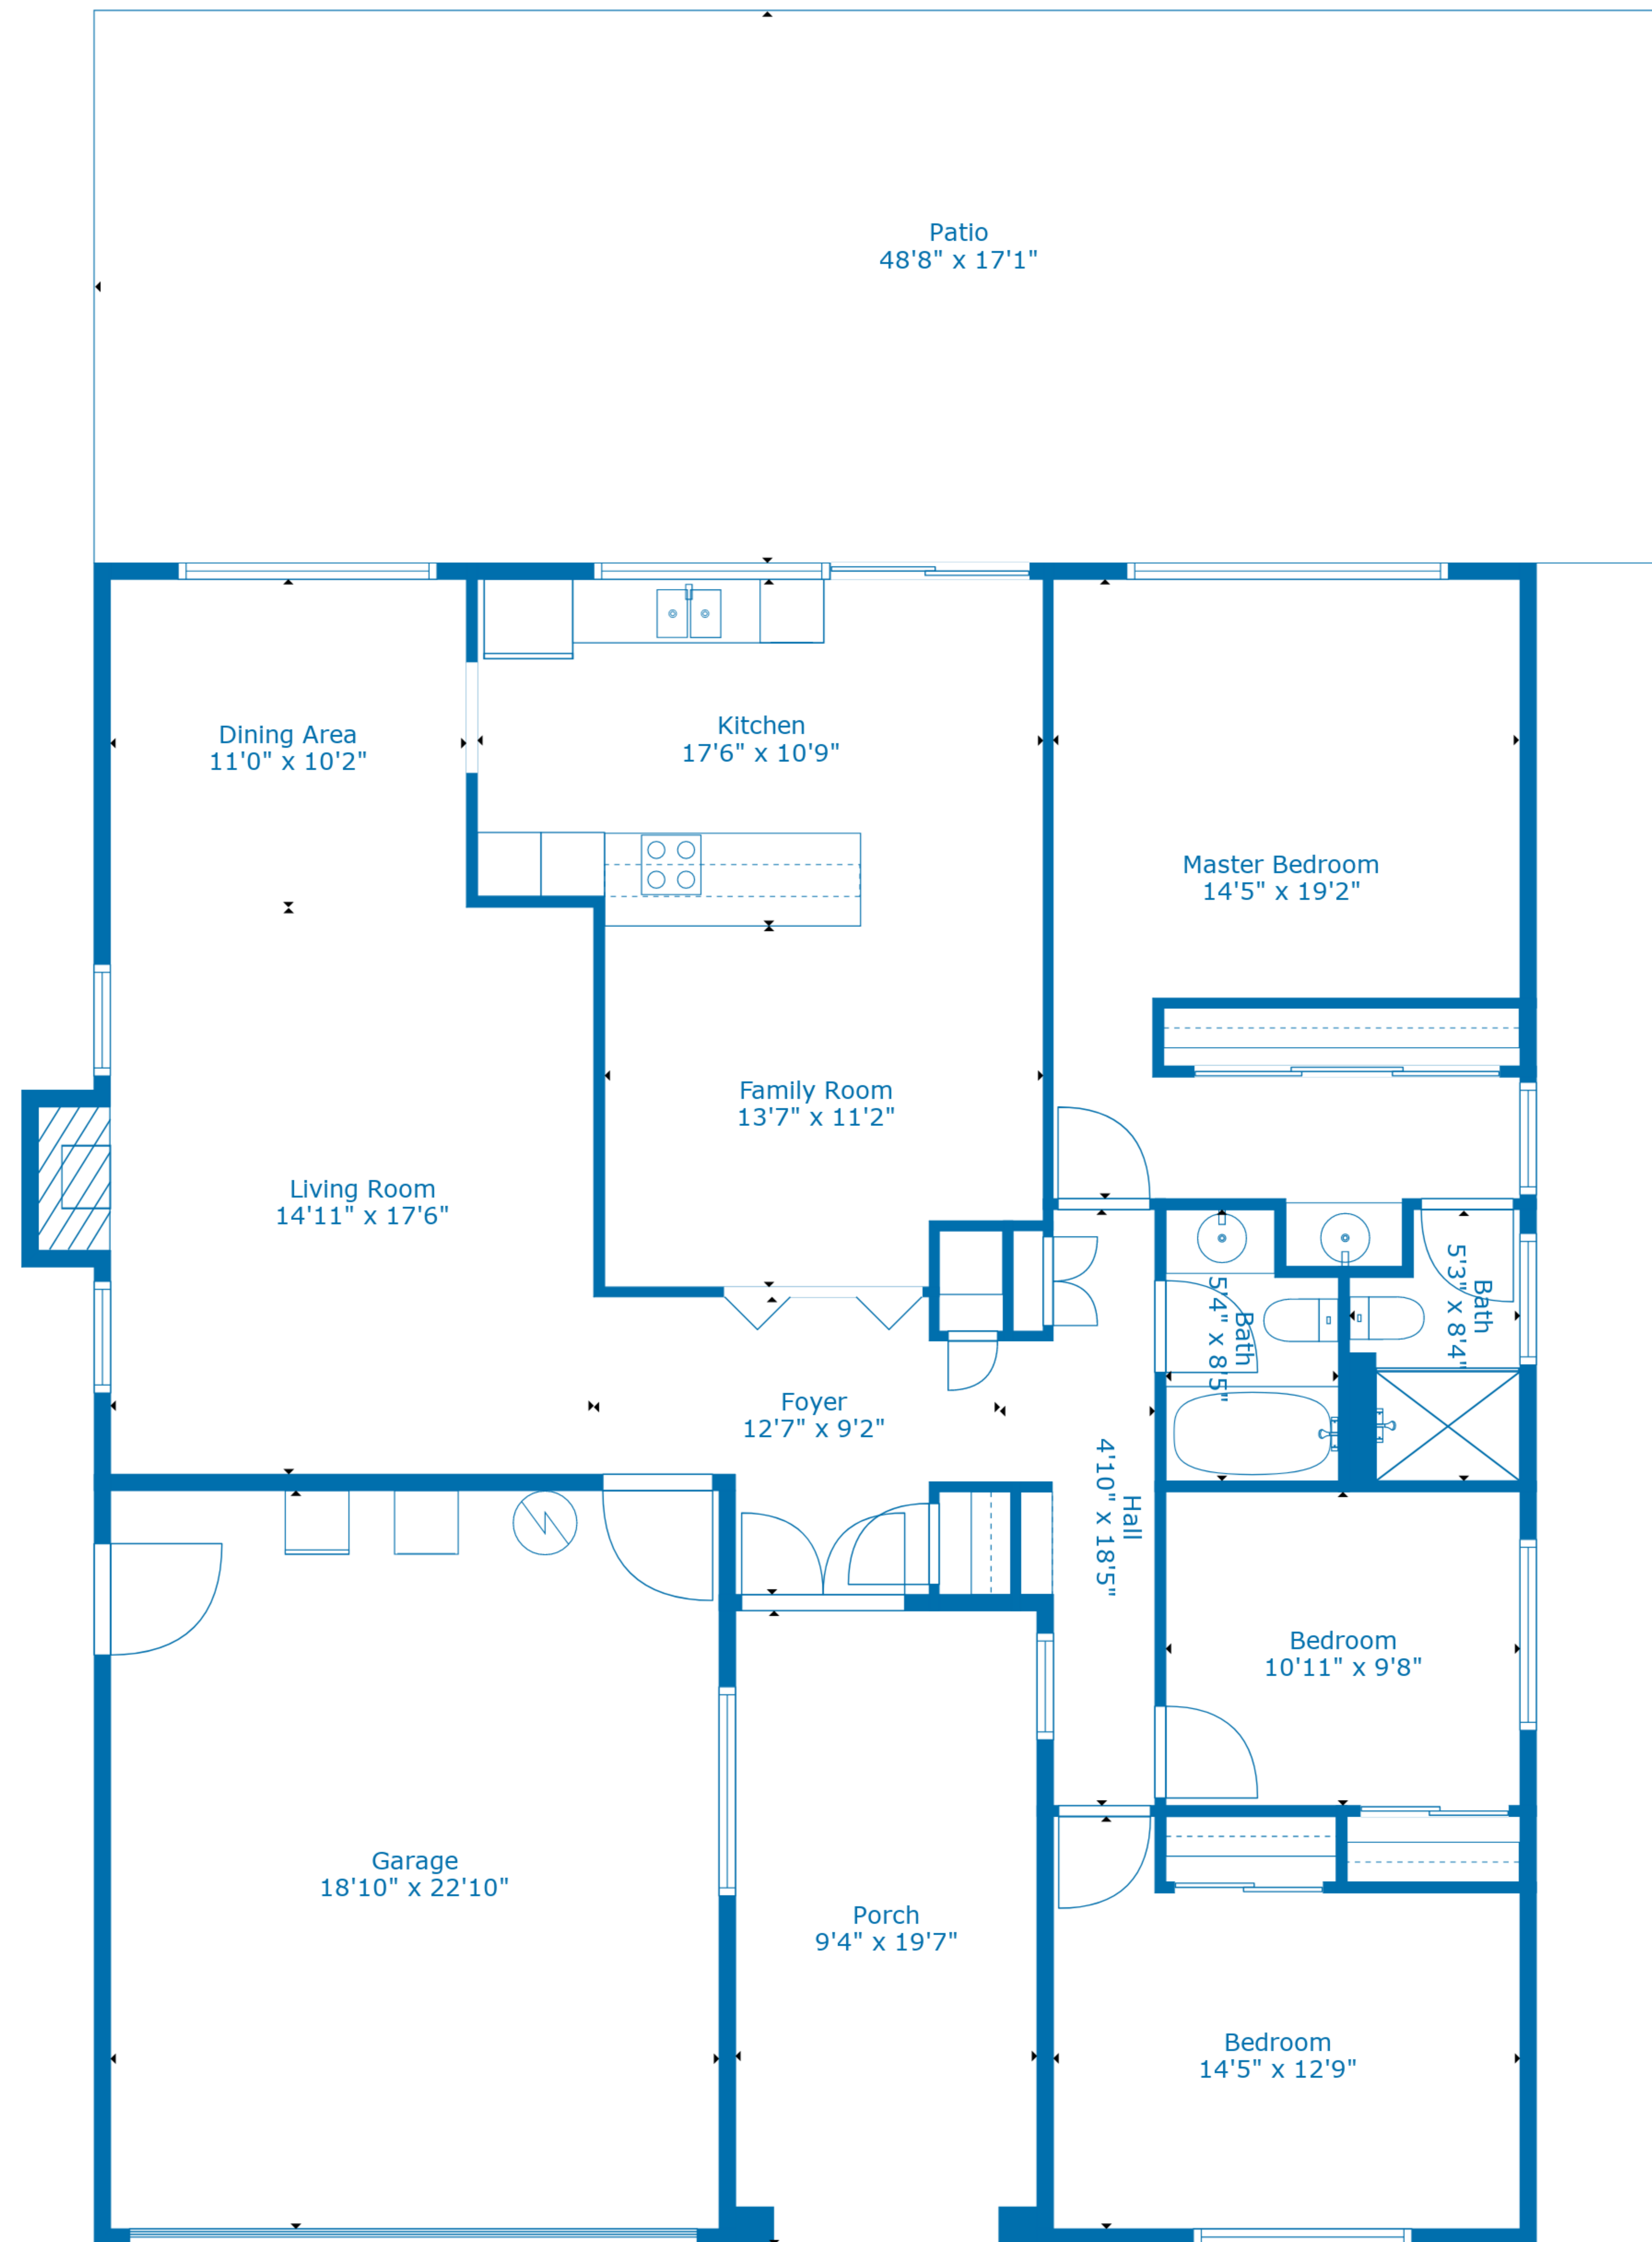

TOTAL: 1584 sq. ft

FLOOR 1: 1584 sq. ft

EXCLUDED AREAS: GARAGE: 430 sq. ft, PORCH: 183 sq. ft, PATIO: 832 sq. ft,

FIREPLACE: 12 sq. ft

Floor Plan Created By Cubicasa App. Measurements Deemed Highly Reliable But Not Guaranteed.