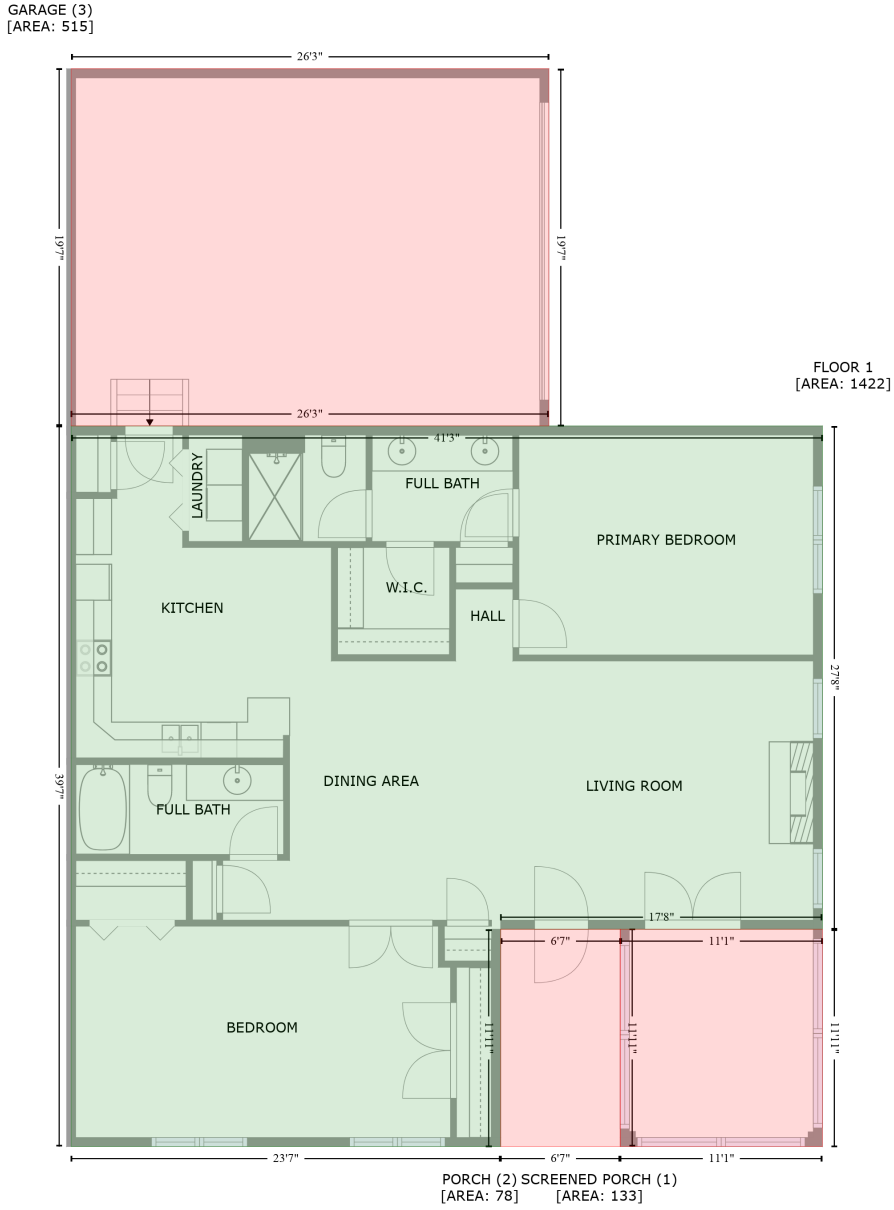

11928 Ludwell Branch Court, Provincetowne, Charlotte, Mecklenburg County, North Carolina, United States, 28277

Gross Living Area: 1422 sq. ft

Space	Area (sq. ft)	Calculation <small>Coordinate Polygon Area Algorithm using inches</small>
FLOOR 1 (Living area)	1422	$-((497.3 + 497.3) * (248.3 - 580) + (497.3 + 285.3) * (580 - 580) + (285.3 + 285.3) * (580 - 723.3) + (285.3 + 2.1) * (723.3 - 723.3) + (2.1 + 2.1) * (723.3 - 248.3) + (2.1 + 497.3) * (248.3 - 248.3)) * 0.5 * 0.00694$
SCREENED PORCH (Non-living area)	133	$-((497.3 + 497.3) * (580 - 723.3) + (497.3 + 364.1) * (723.3 - 723.3) + (364.1 + 364.1) * (723.3 - 580) + (364.1 + 497.3) * (580 - 580)) * 0.5 * 0.00694$
PORCH	78	$-((364.1 + 364.1) * (580 - 723.3) + (364.1 + 285.3) * (723.3 - 723.3) + (285.3 + 285.3) * (723.3 -$

11928 Ludwell Branch Court, Provincetowne, Charlotte, Mecklenburg County, North Carolina, United States, 28277

Gross Living Area: 1422 sq. ft

Space	Area (sq. ft)	Calculation <small>Coordinate Polygon Area Algorithm using inches</small>
(Non-living area)		$580 + (285.3 + 364.1) * (580 - 580)) * 0.5 * 0.00694$
GARAGE (Non-living area)	515	$-((317 + 317) * (12.9 - 248.3) + (317 + 2.1) * (248.3 - 248.3) + (2.1 + 2.1) * (248.3 - 12.9) + (2.1 + 317) * (12.9 - 12.9)) * 0.5 * 0.00694$