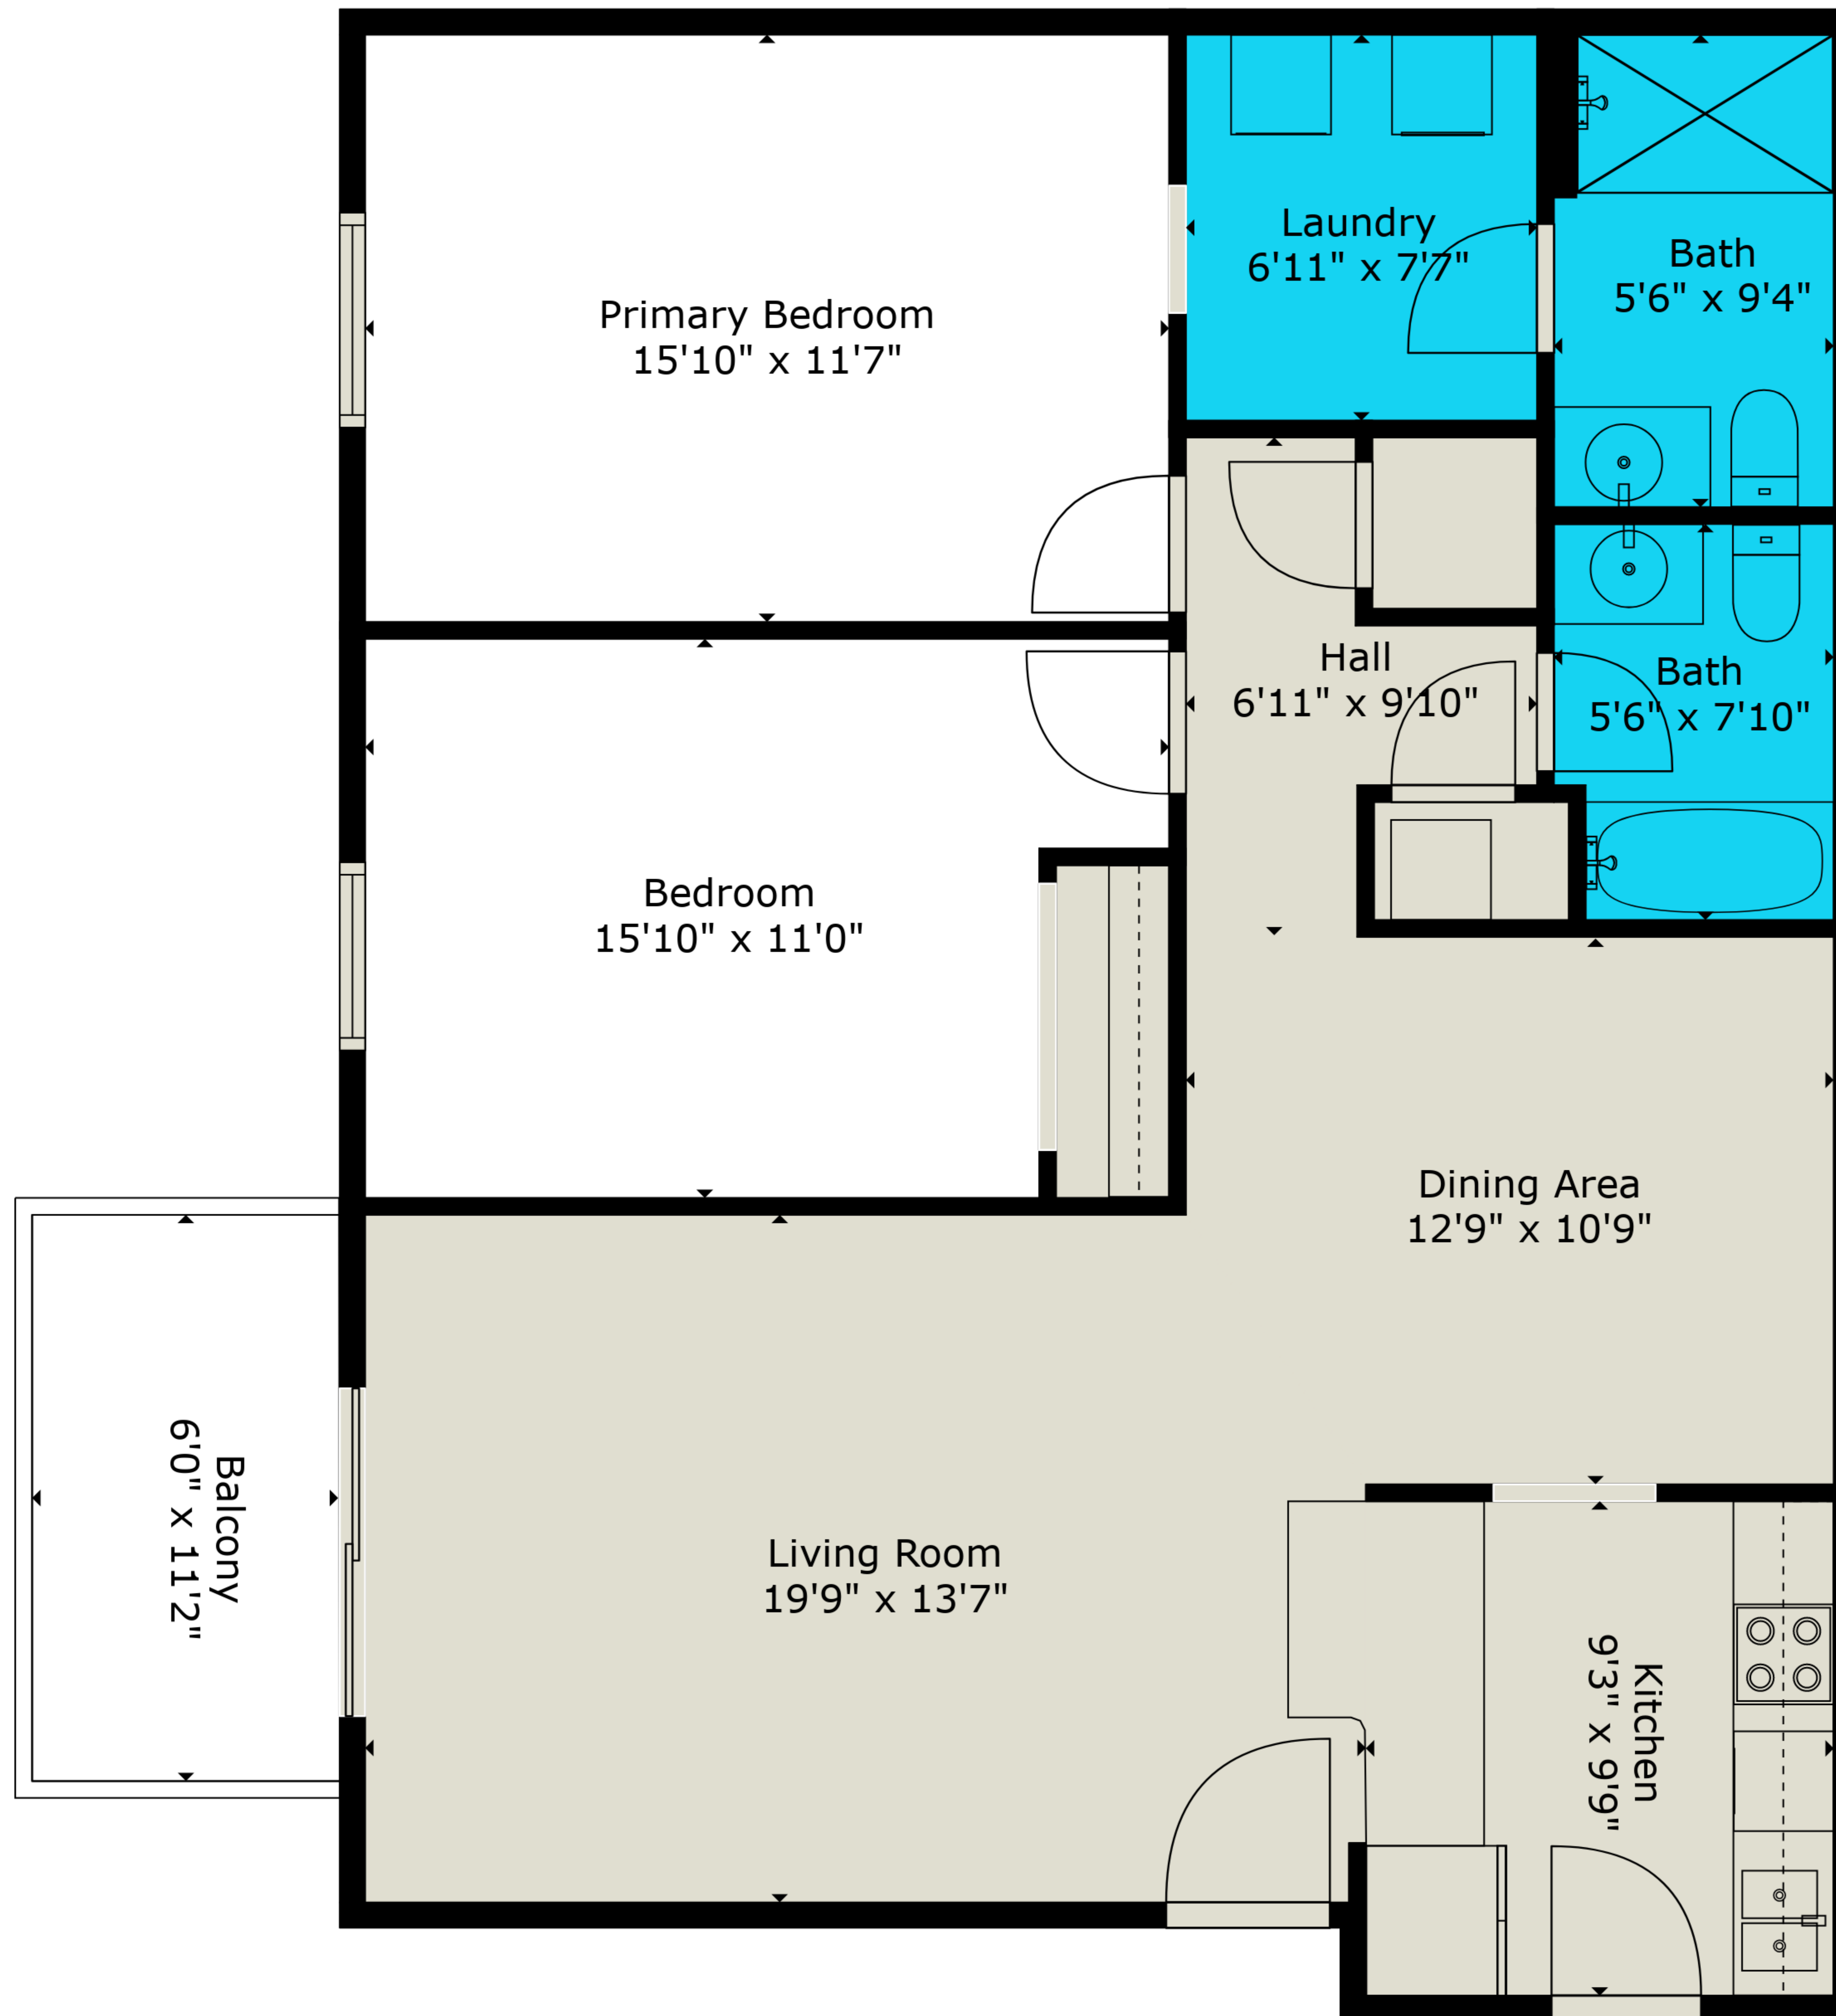

ESTIMATED AREAS

GLA FLOOR 1: 1083 sq. ft EXCLUDED AREAS 68 sq. ft
 Total GLA 1083 sq. ft, total area 1151 sq. ft

Measurements Are Deemed Reliable But Not Guaranteed. Final Square Footage Should Be Provided By Appraiser.

ESTIMATED AREAS

GLA FLOOR 1: 1083 sq. ft EXCLUDED AREAS 68 sq. ft
 Total GLA 1083 sq. ft, total area 1151 sq. ft