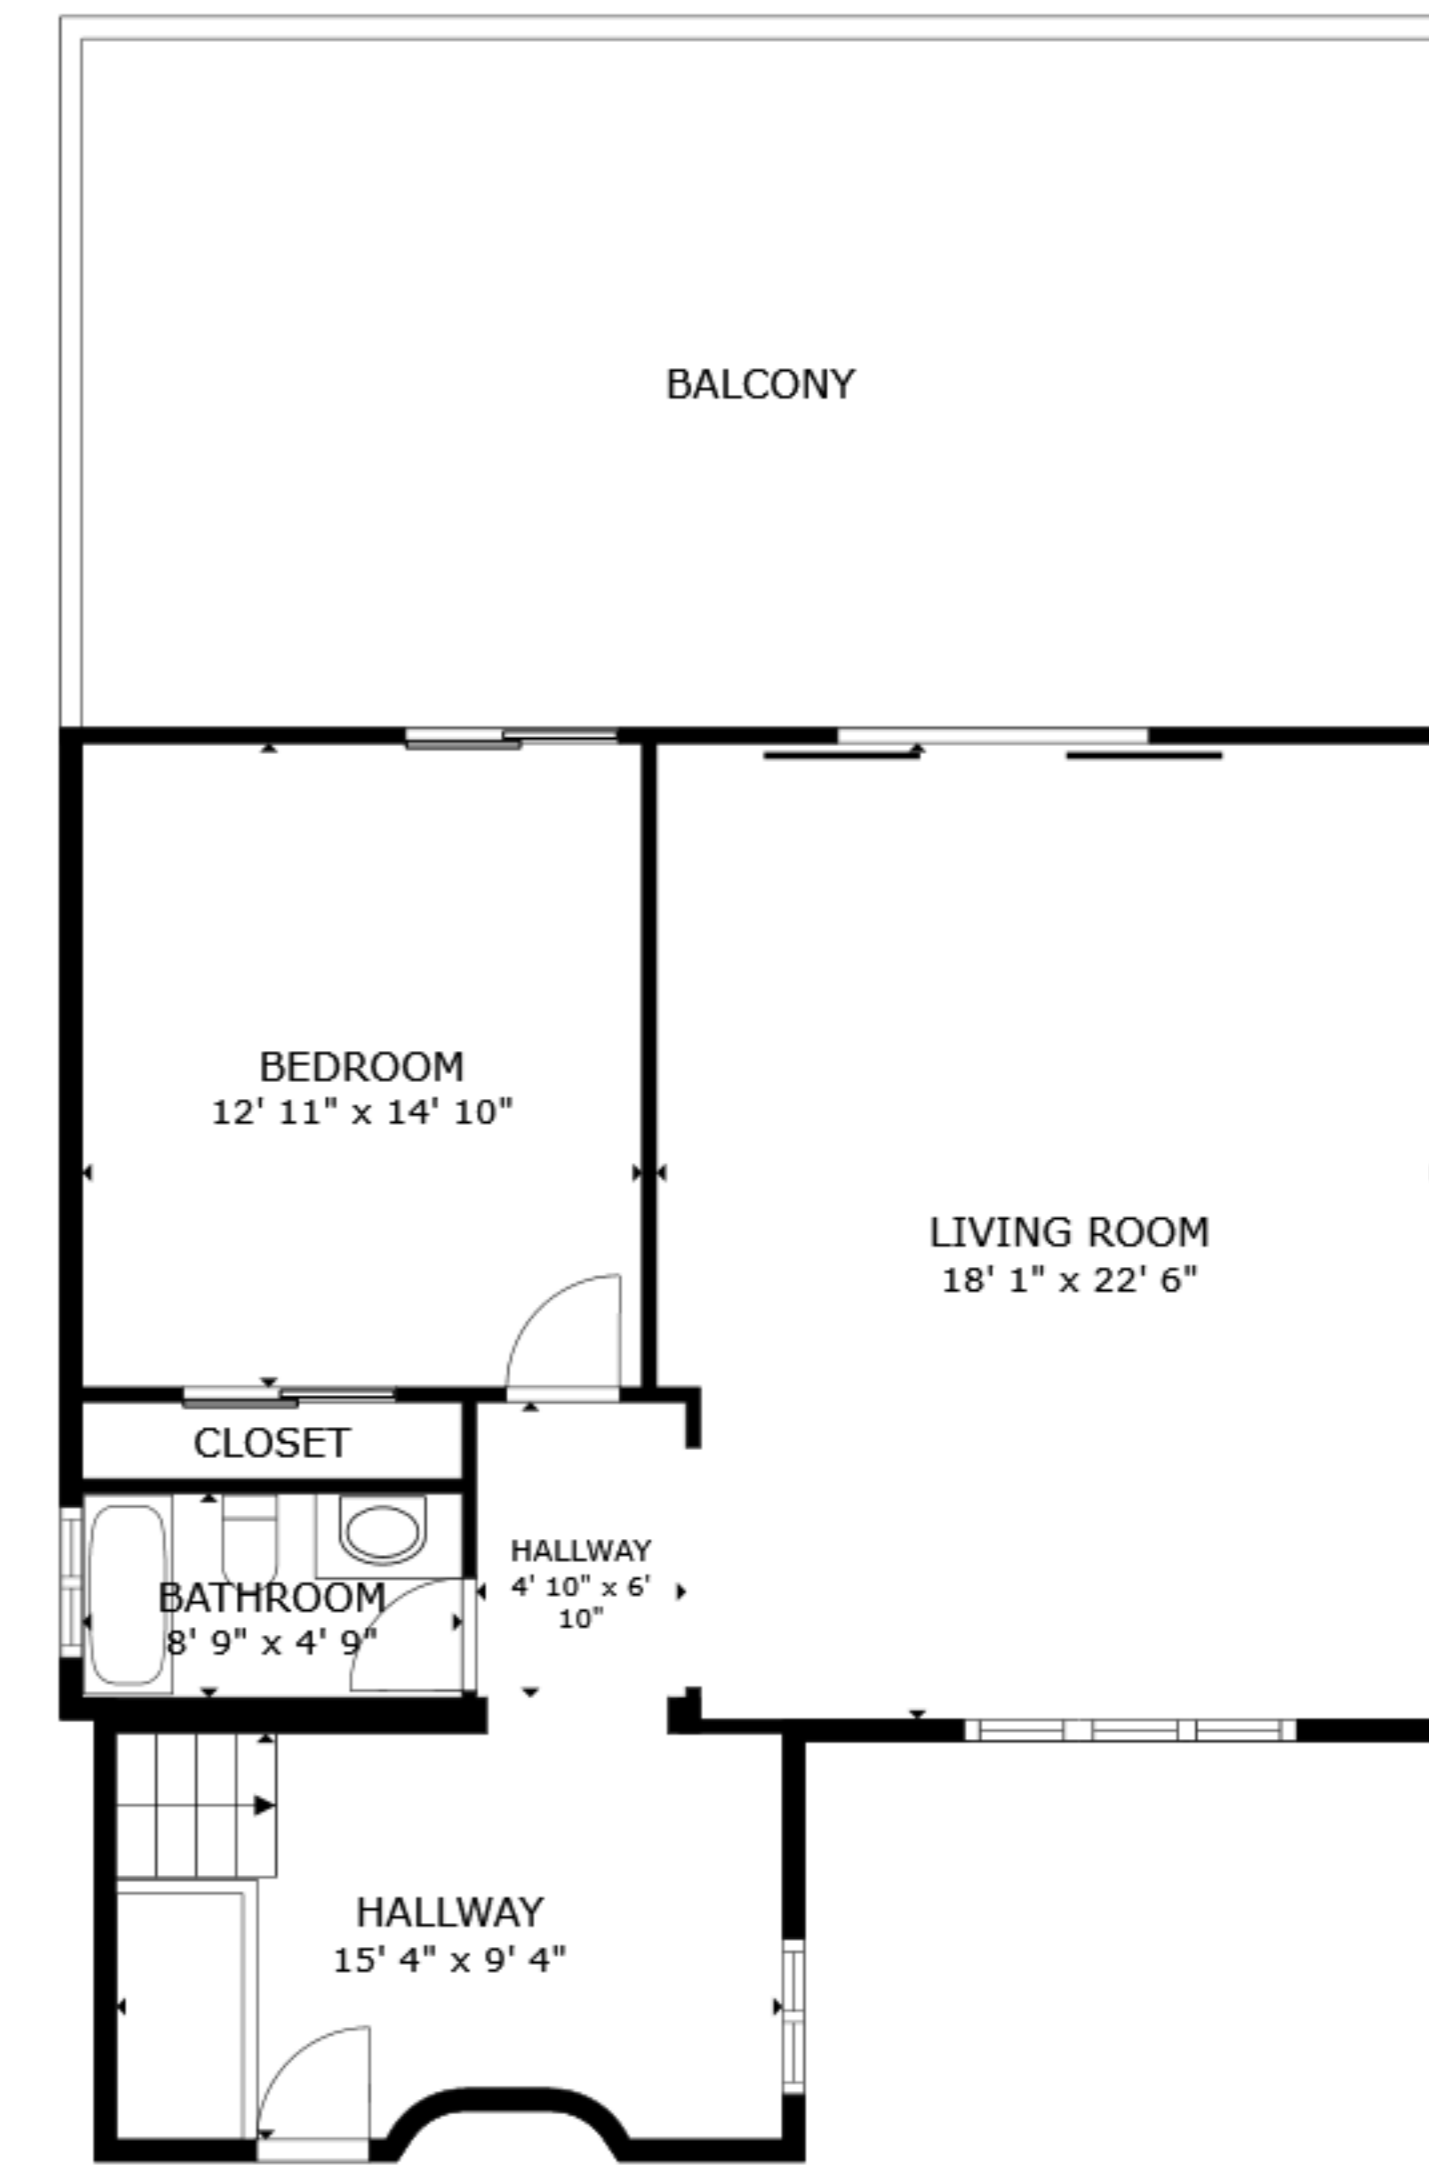

FLOOR 1

FLOOR 2

GROSS INTERNAL AREA
 FLOOR 1 4,099 sq.ft. FLOOR 2 848 sq.ft.
 EXCLUDED AREAS : BALCONY 498 sq.ft.
 TOTAL : 4,947 sq.ft.

SIZES AND DIMENSIONS ARE APPROXIMATE, ACTUAL MAY VARY.