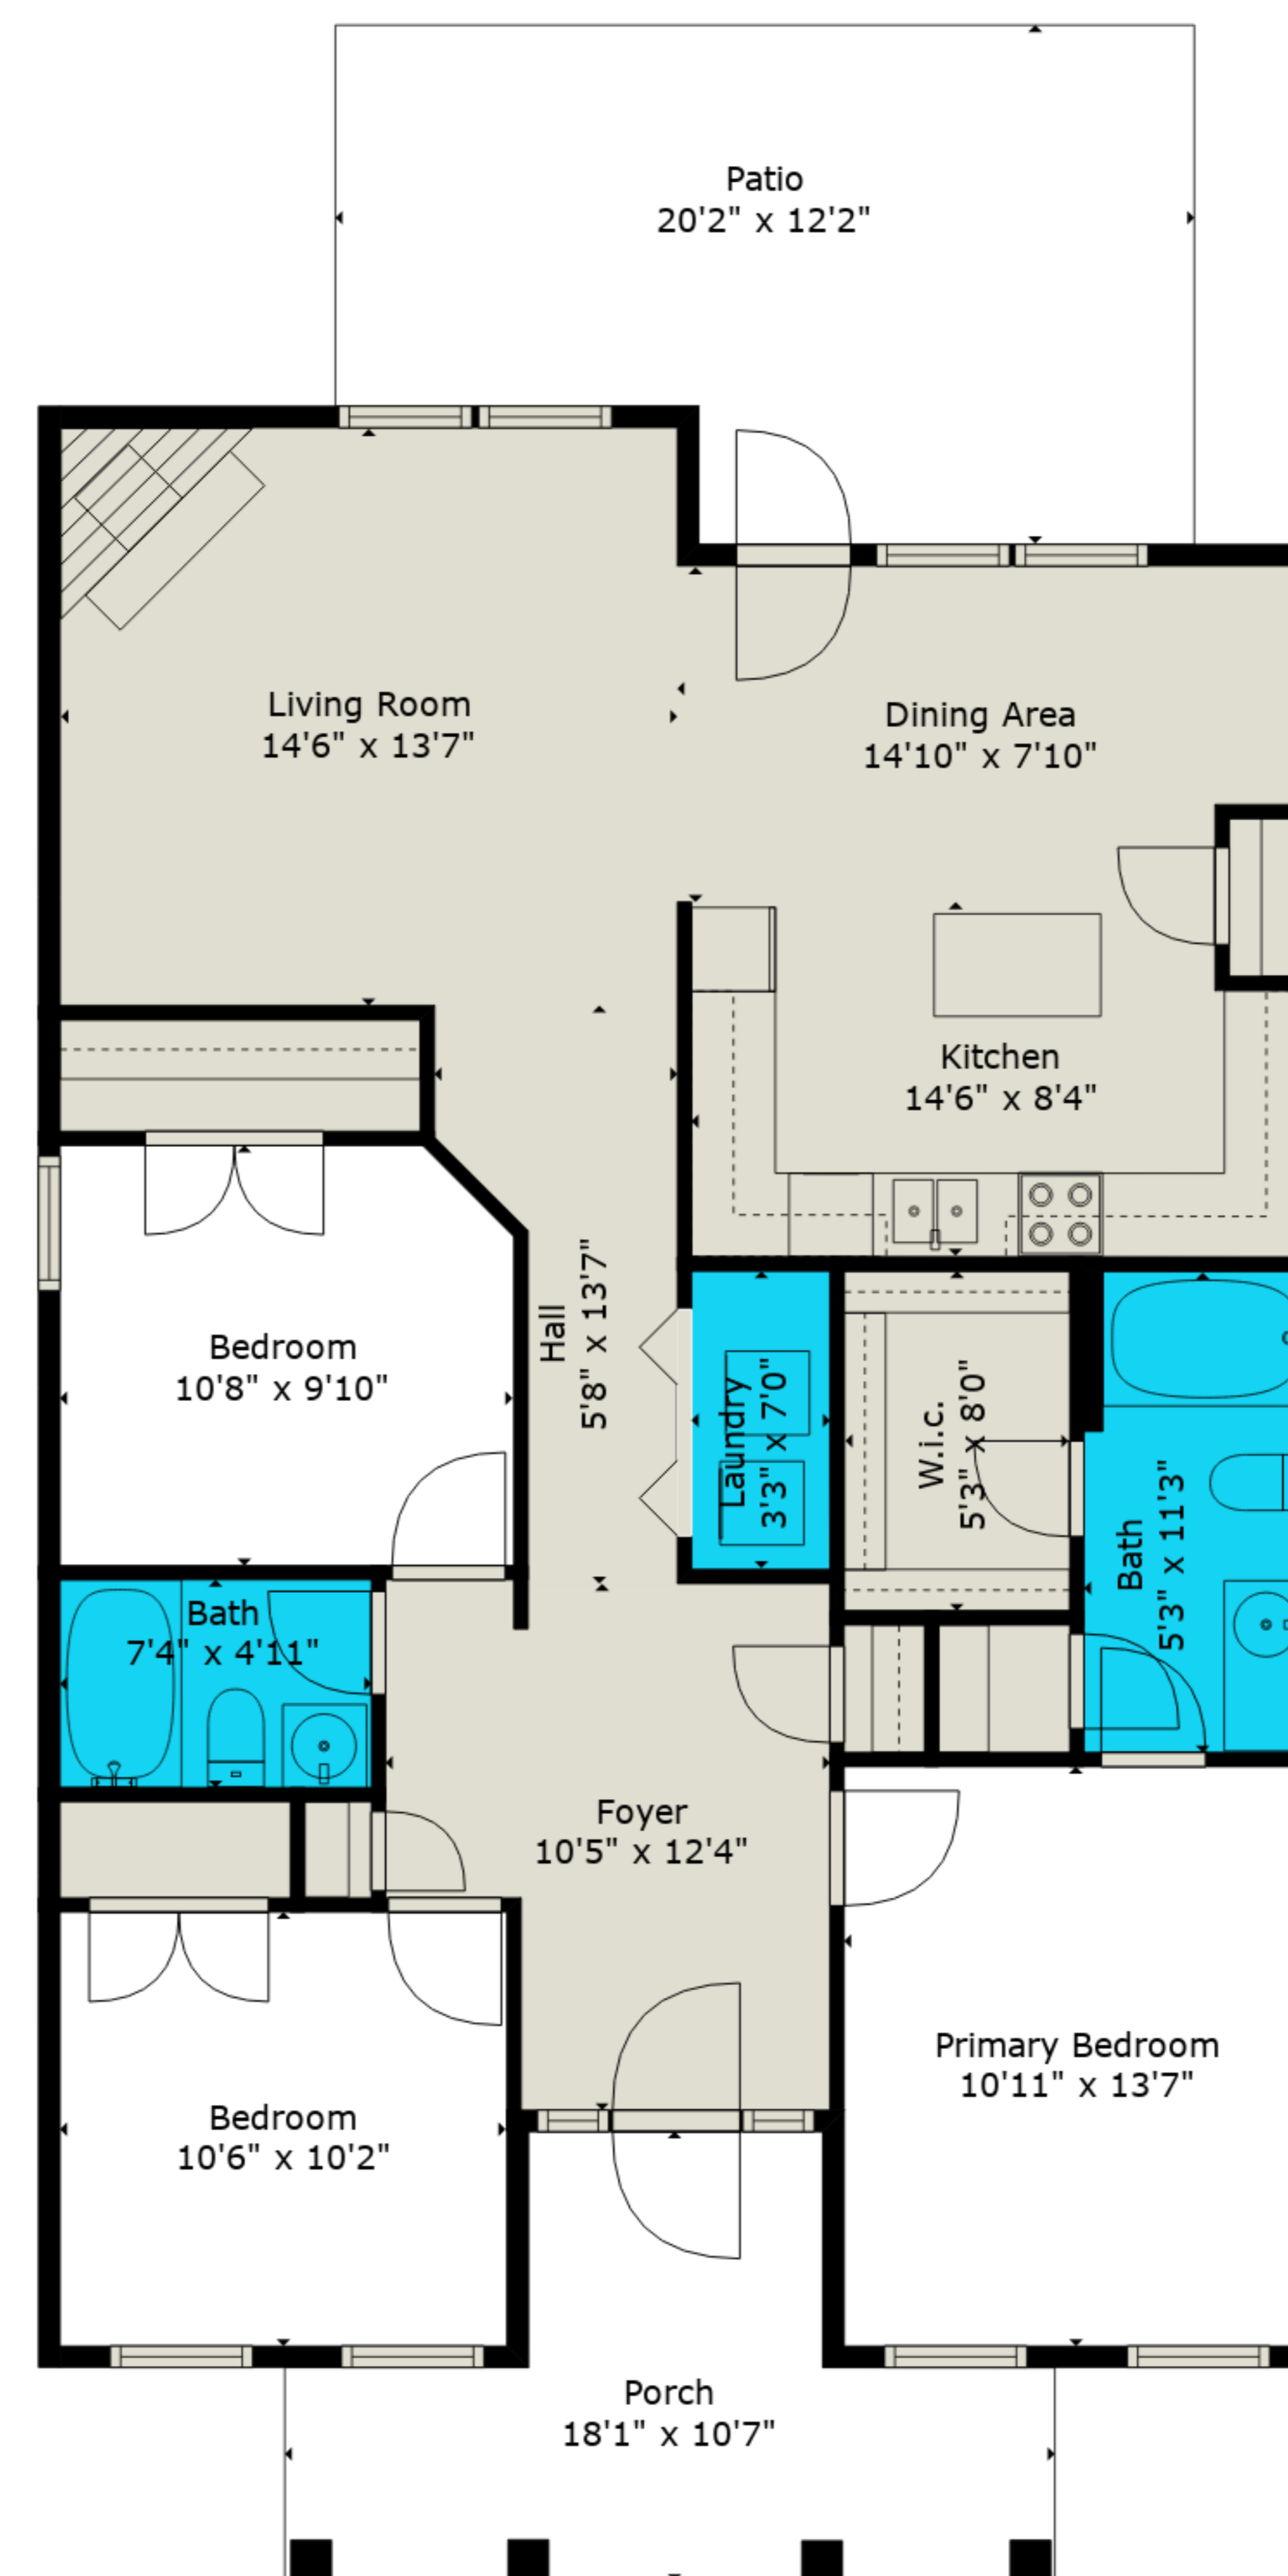

**TOTAL: 1232 sq. ft**

FLOOR 1: 1232 sq. ft

EXCLUDED AREAS: GARAGE: 429 sq. ft, PATIO: 219 sq. ft, PORCH: 129 sq. ft

Measurements Are Deemed Reliable But Not Guaranteed. Final Square Footage Should Be Provided By Appraiser.