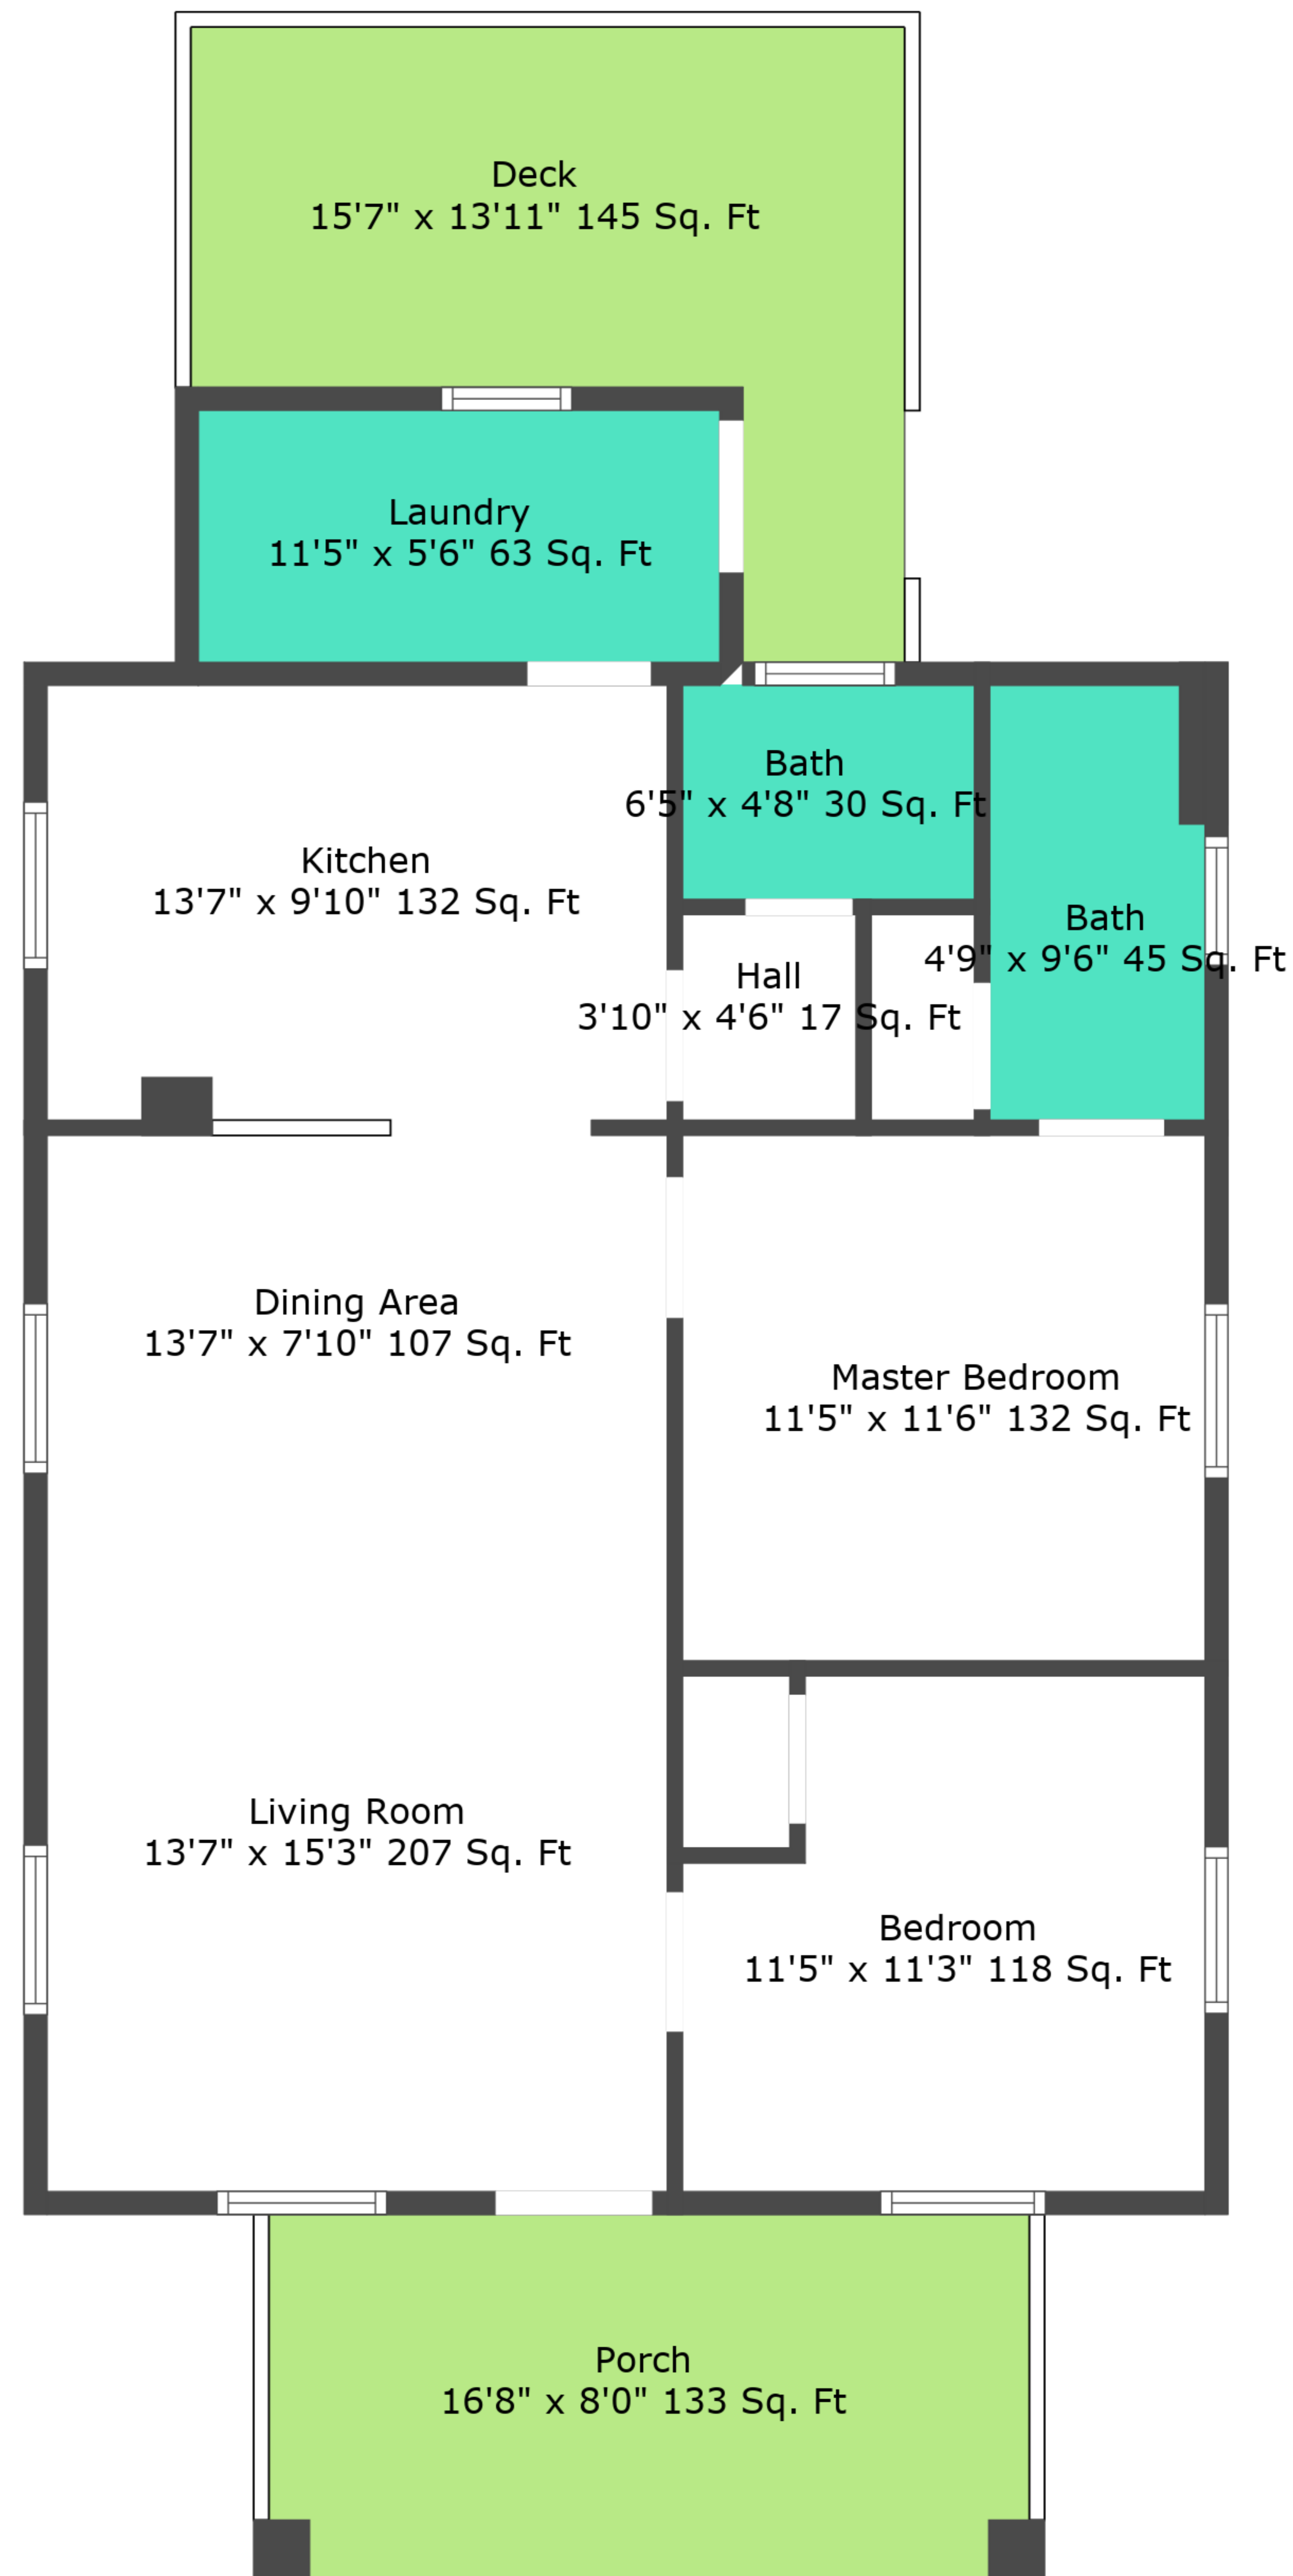

TOTAL: 906 sq. ft
 FLOOR 1: 906 sq. ft
 EXCLUDED AREAS: PORCH: 133 sq. ft, DECK: 145 sq. ft

TOTAL: 906 sq. ft
 FLOOR 1: 906 sq. ft
 EXCLUDED AREAS: PORCH: 133 sq. ft, DECK: 145 sq. ft