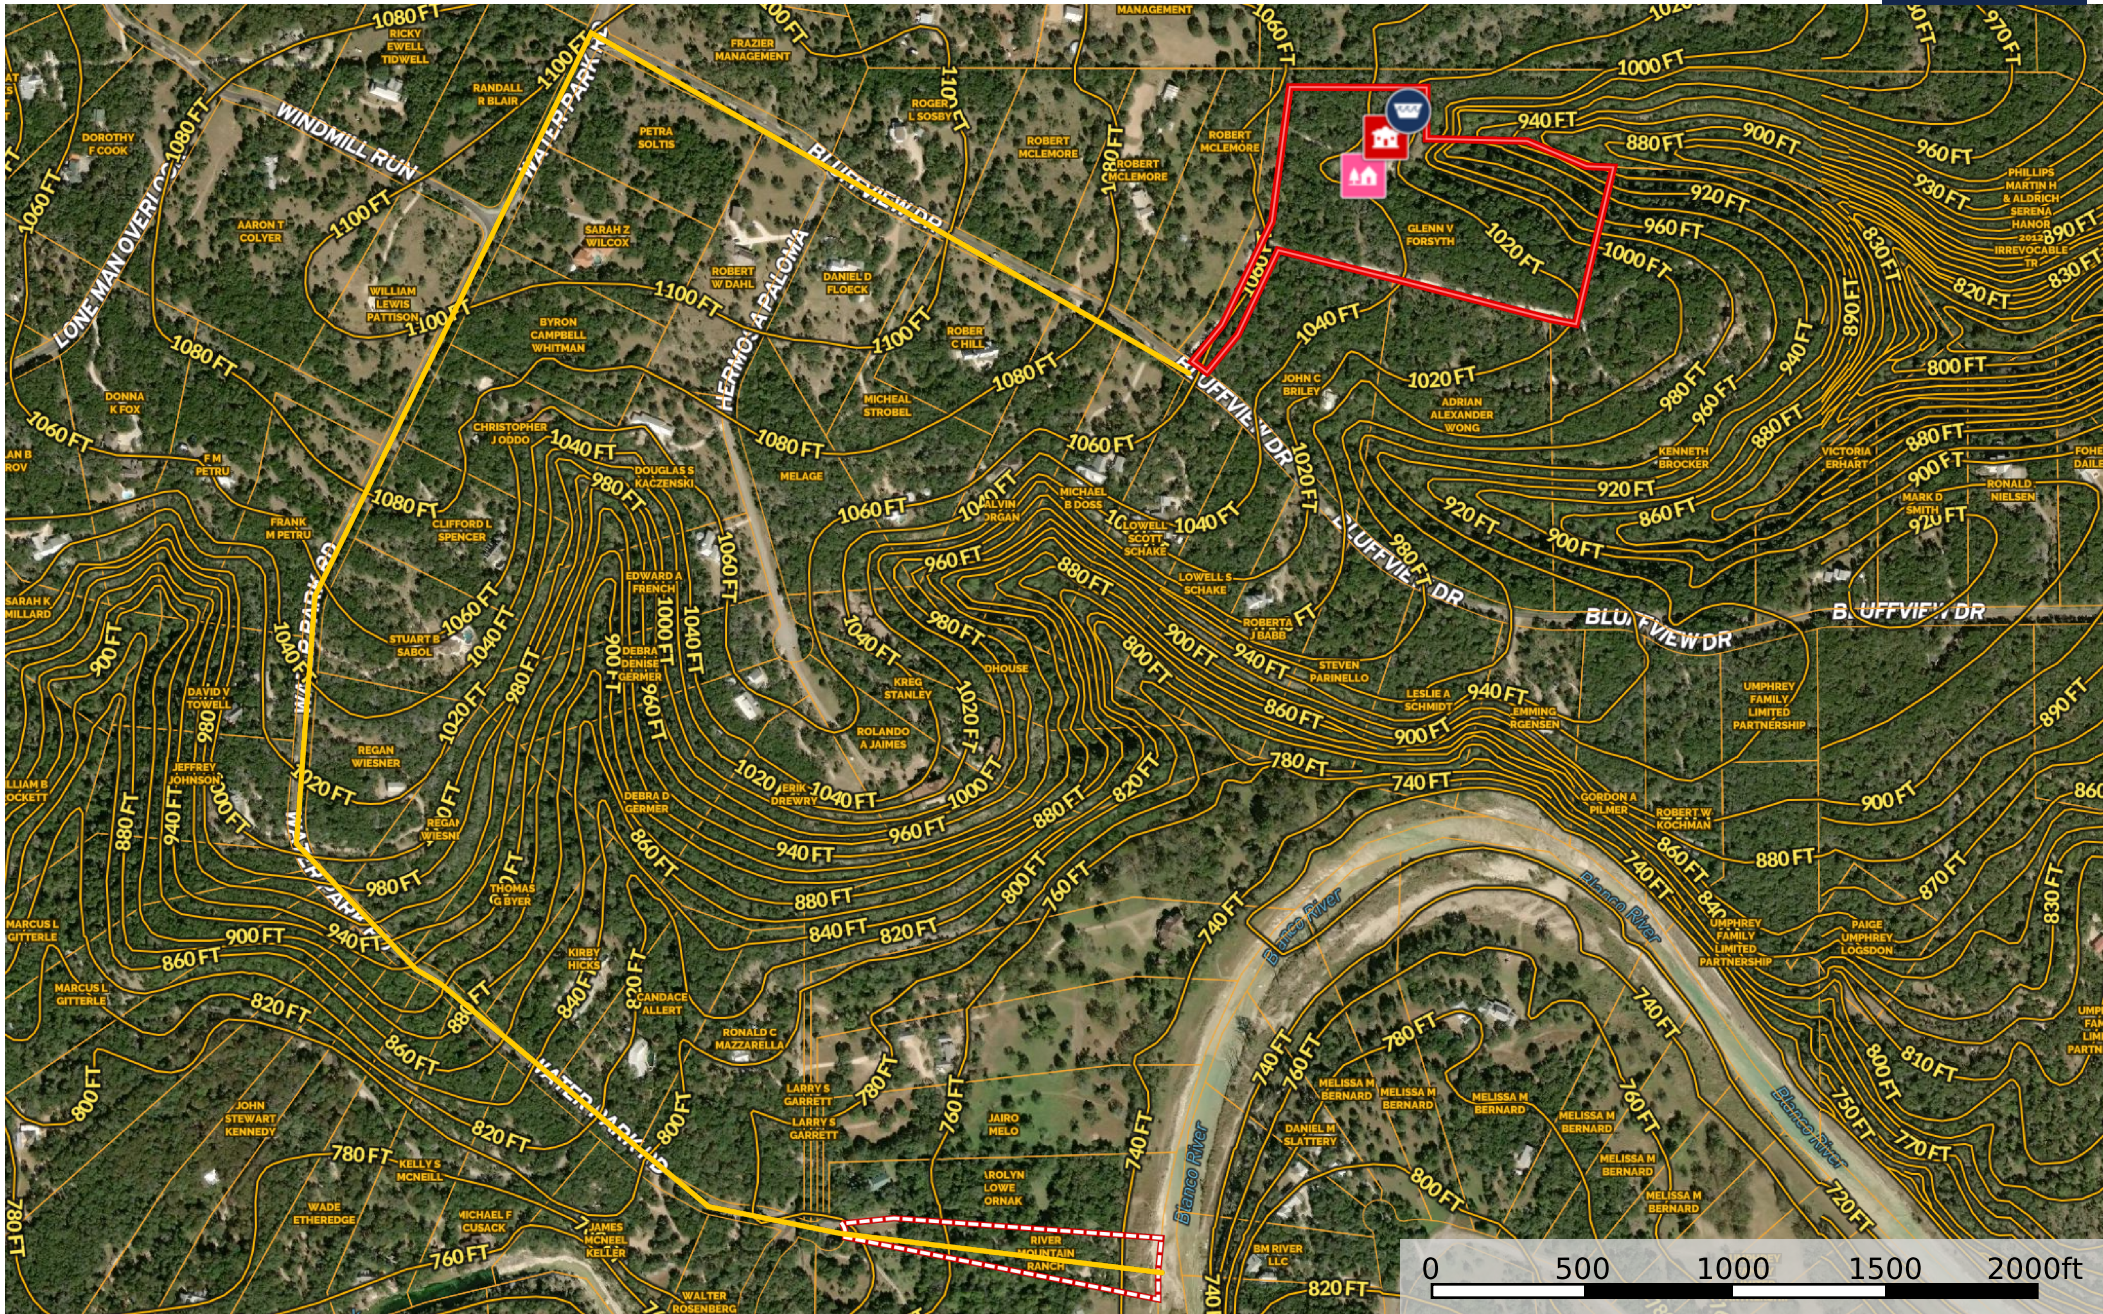

421 BLUFF VIEW ROAD - DIRECTIONS TO HOA RIVER PARK

Hays County, Texas, 14.081 AC +/-

- Water Storage Tank
- Main House
- Cabin
- Direction
- Boundary
- Boundary