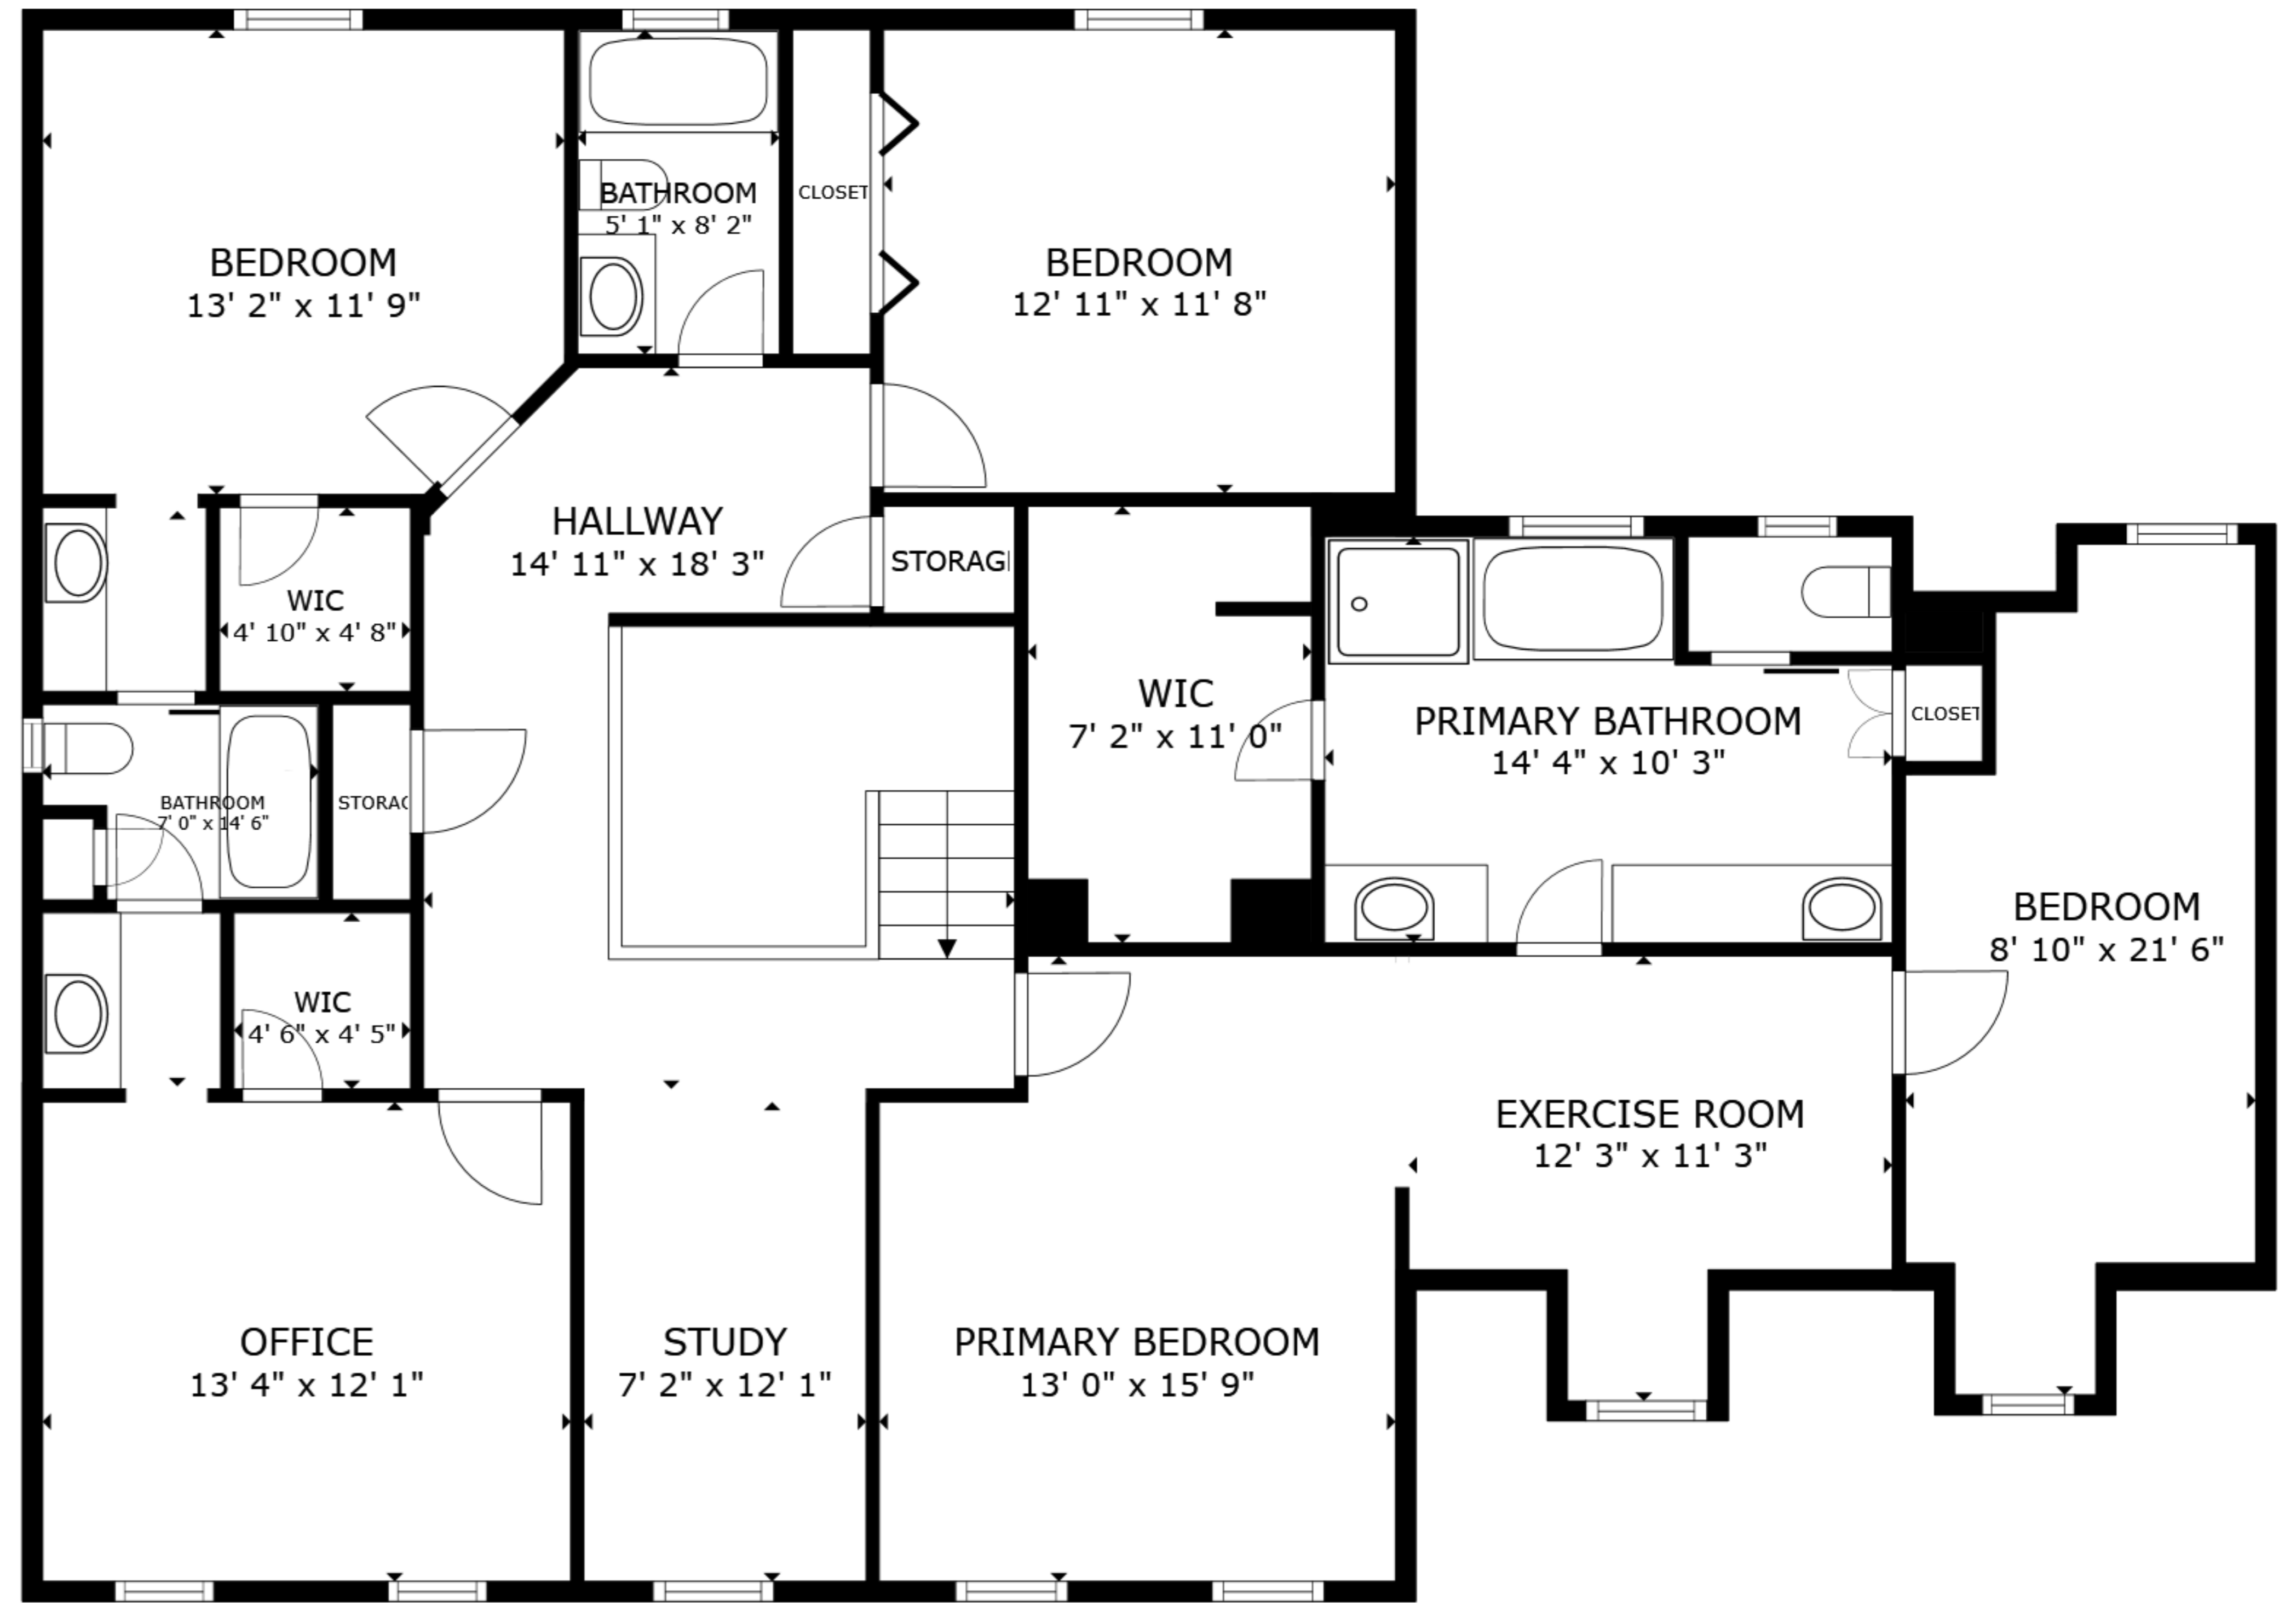

FLOOR 1

FLOOR 2

GROSS INTERNAL AREA
 FLOOR 1 1,348 sq.ft. FLOOR 2 1,751 sq.ft.
 TOTAL : 3,099 sq.ft.

SIZES AND DIMENSIONS ARE APPROXIMATE, ACTUAL MAY VARY.