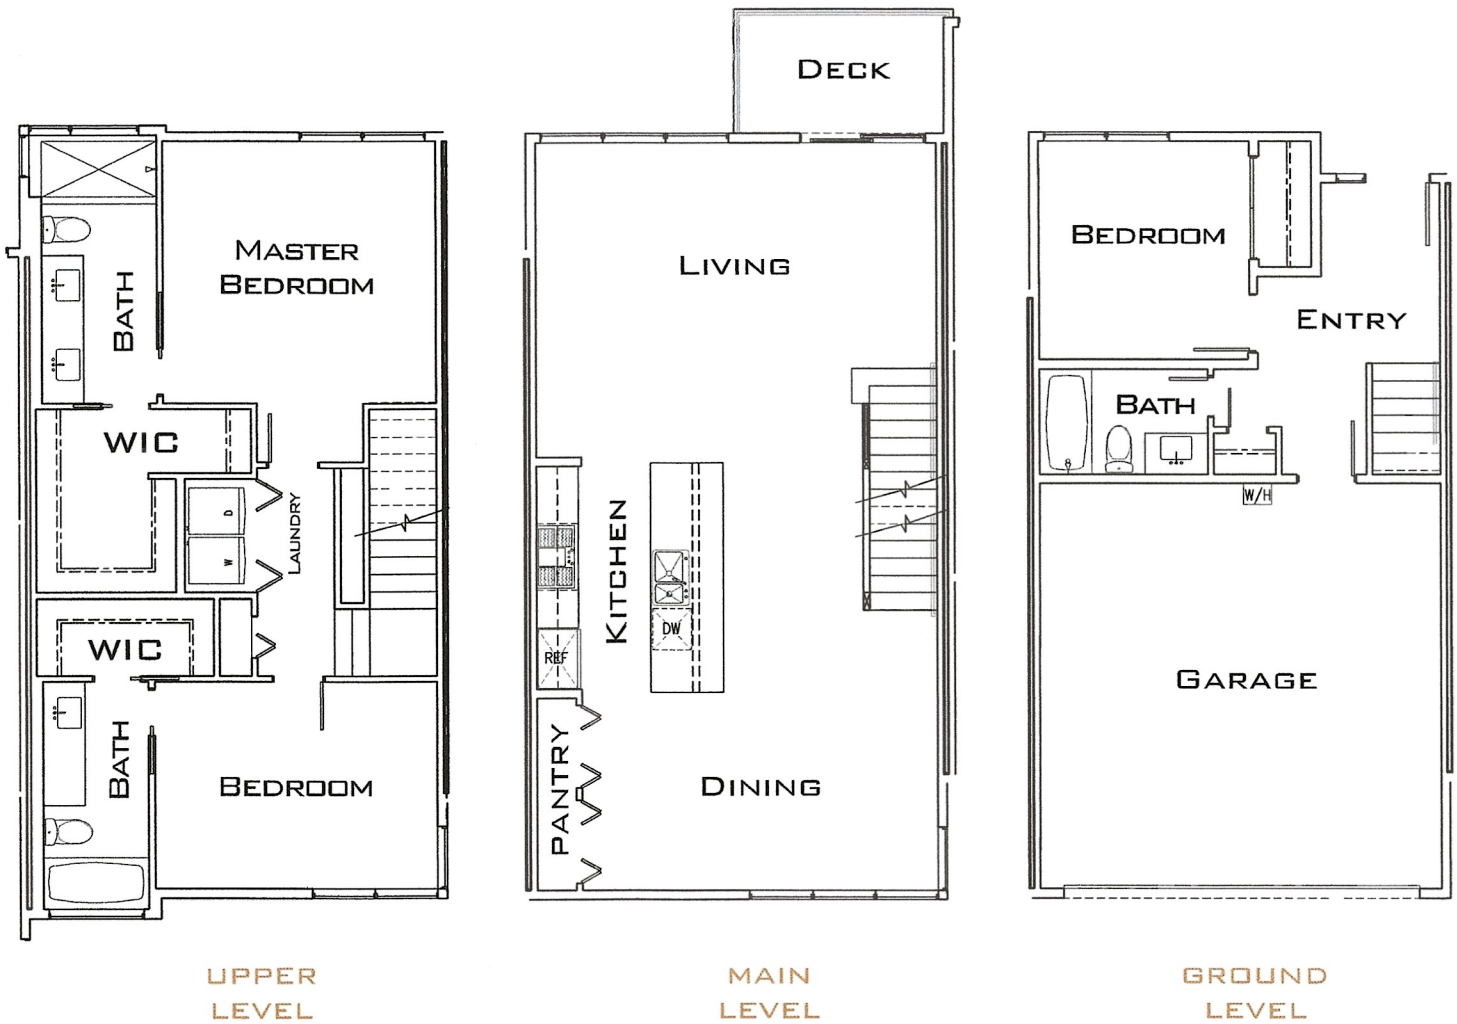

Preserve at

BASALT

PLAN A
3 BEDROOMS
2.75 BATHS
2 CAR GARAGE
APPROX. 1,800 - 1,850 ASF

AVAILABLE
IN BUILDINGS
B AND C

The owners provided this floorplan and state it appears to have a few builder changes in the actual unit. The closet in the guest bedroom does not access through the bath and the primary suite closet is a slightly different configuration. There may be other changes not noted here. Thank you.