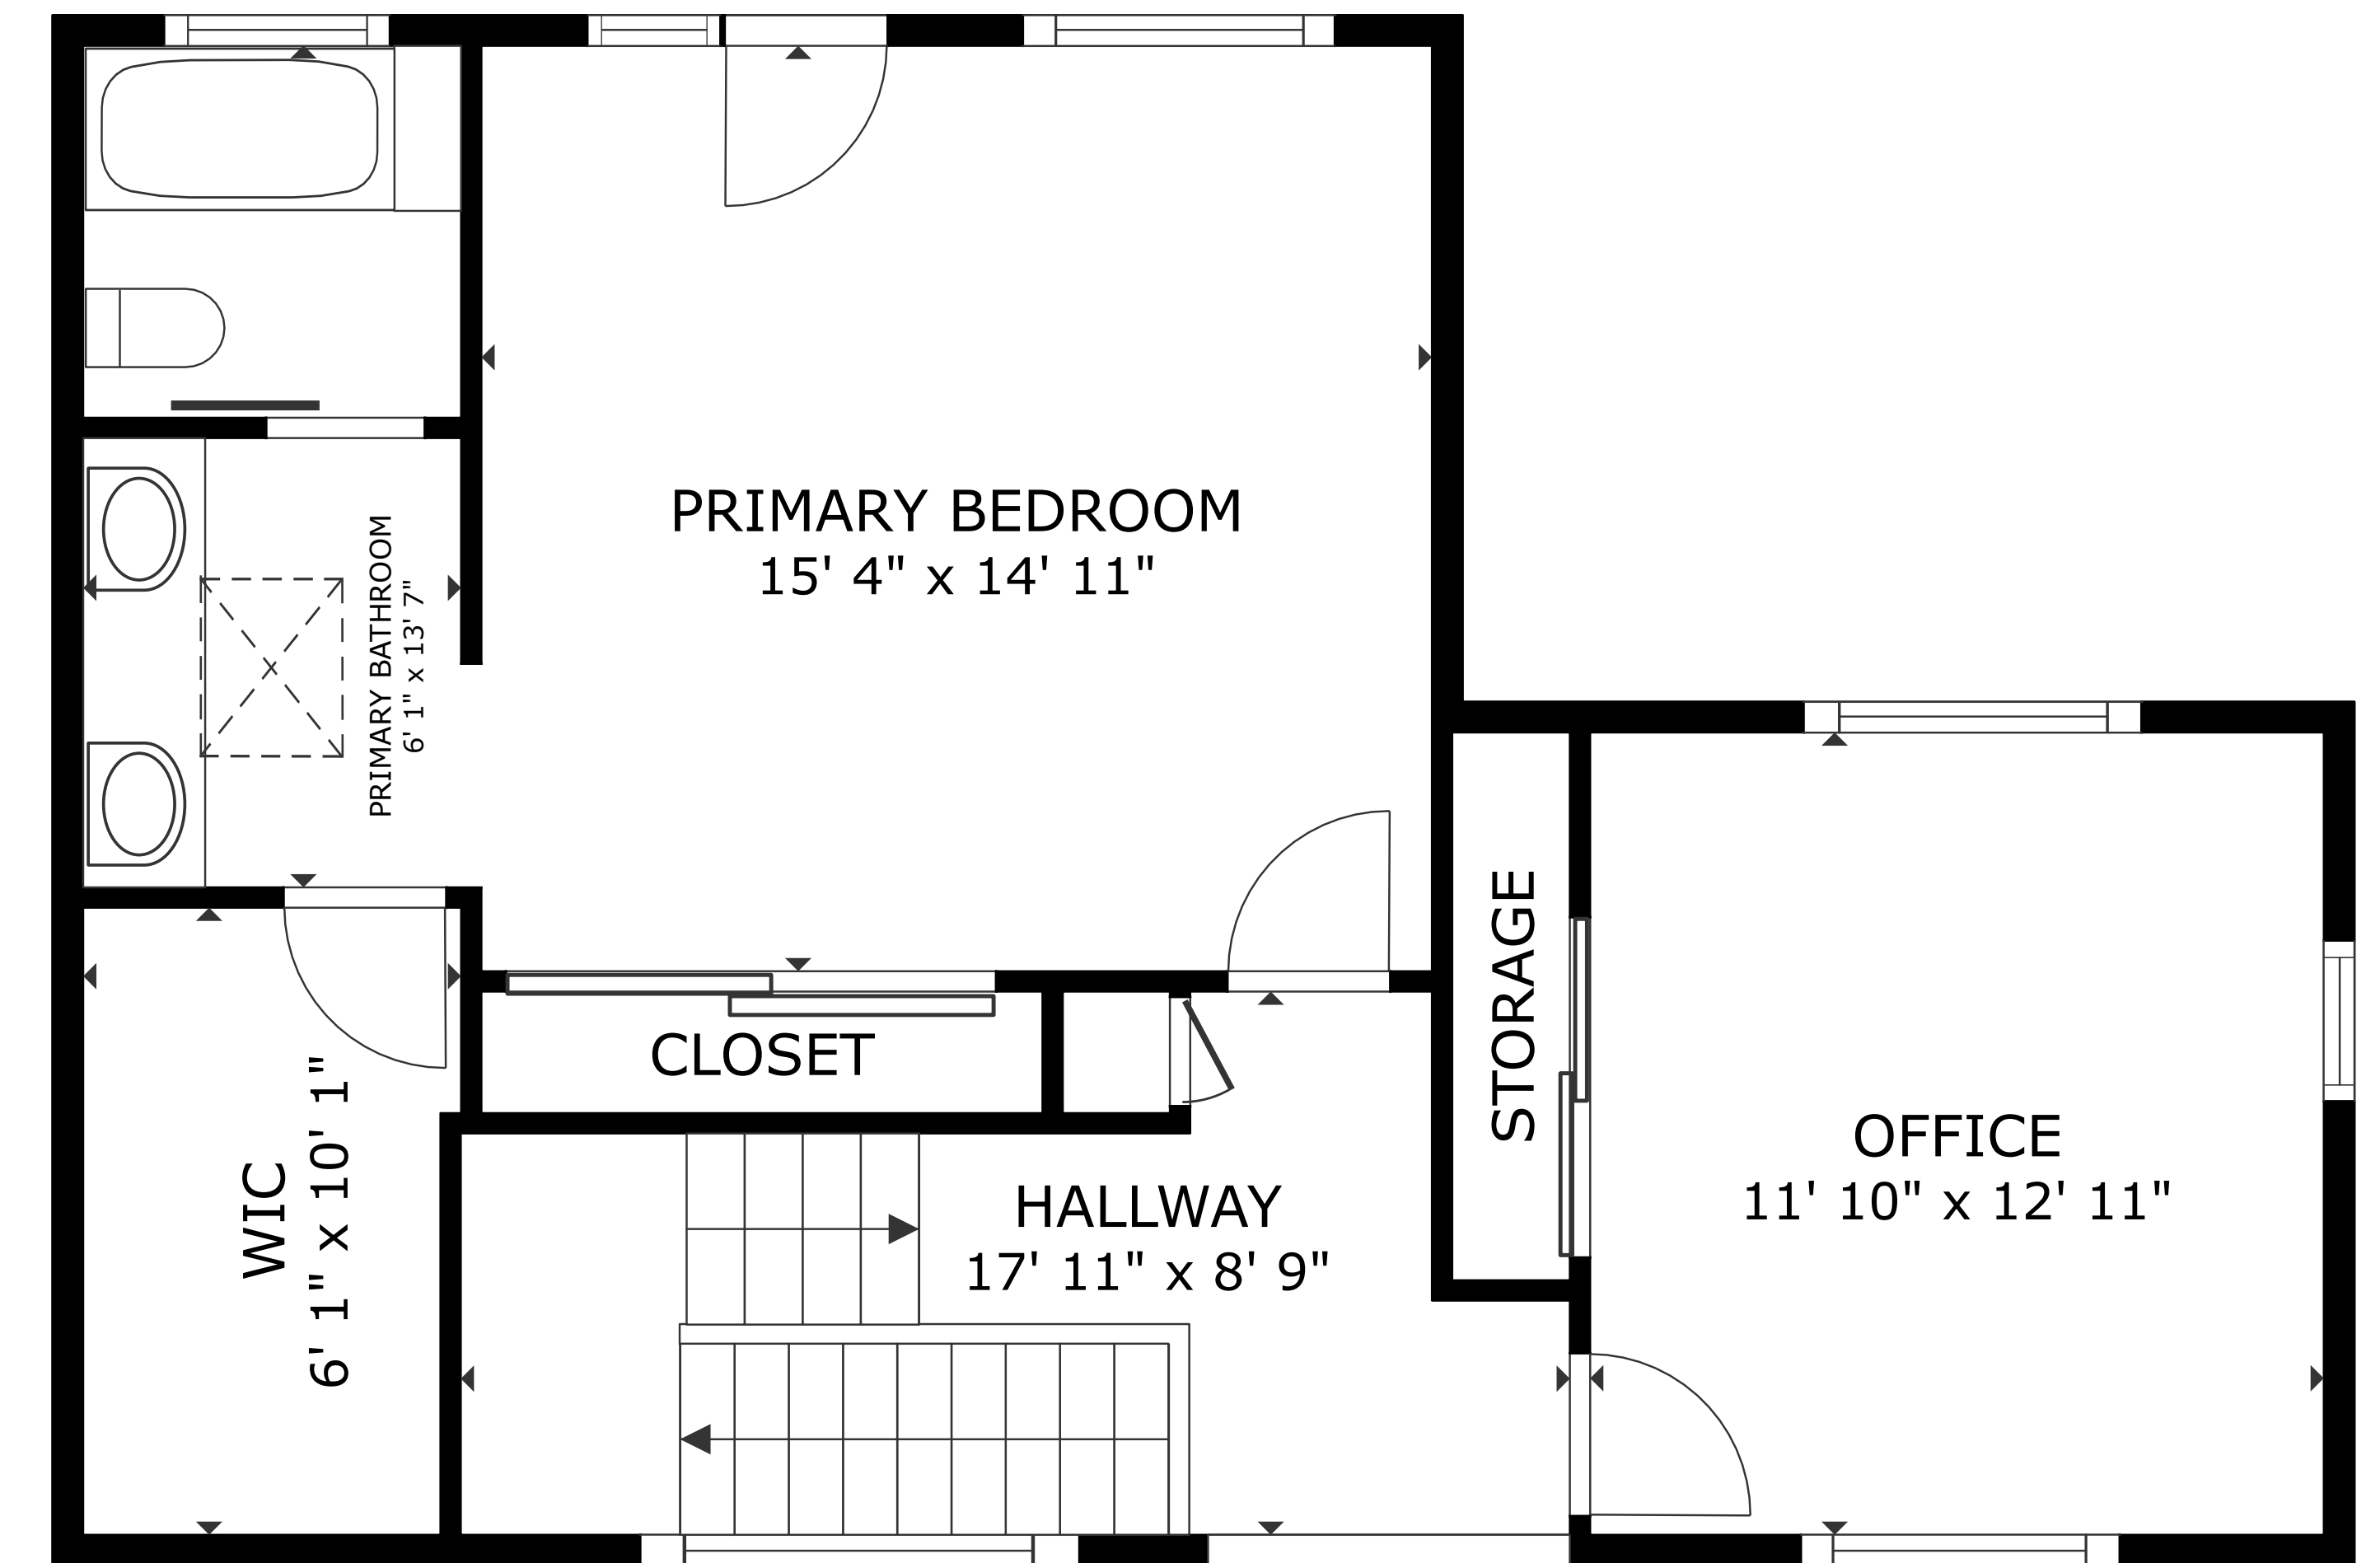

FLOOR 1

FLOOR 2

GROSS INTERNAL AREA
 FLOOR 1 1,644 sq.ft. FLOOR 2 709 sq.ft.
 EXCLUDED AREAS : GARAGE 336 sq.ft.
 TOTAL : 2,353 sq.ft.

SIZES AND DIMENSIONS ARE APPROXIMATE, ACTUAL MAY VARY.