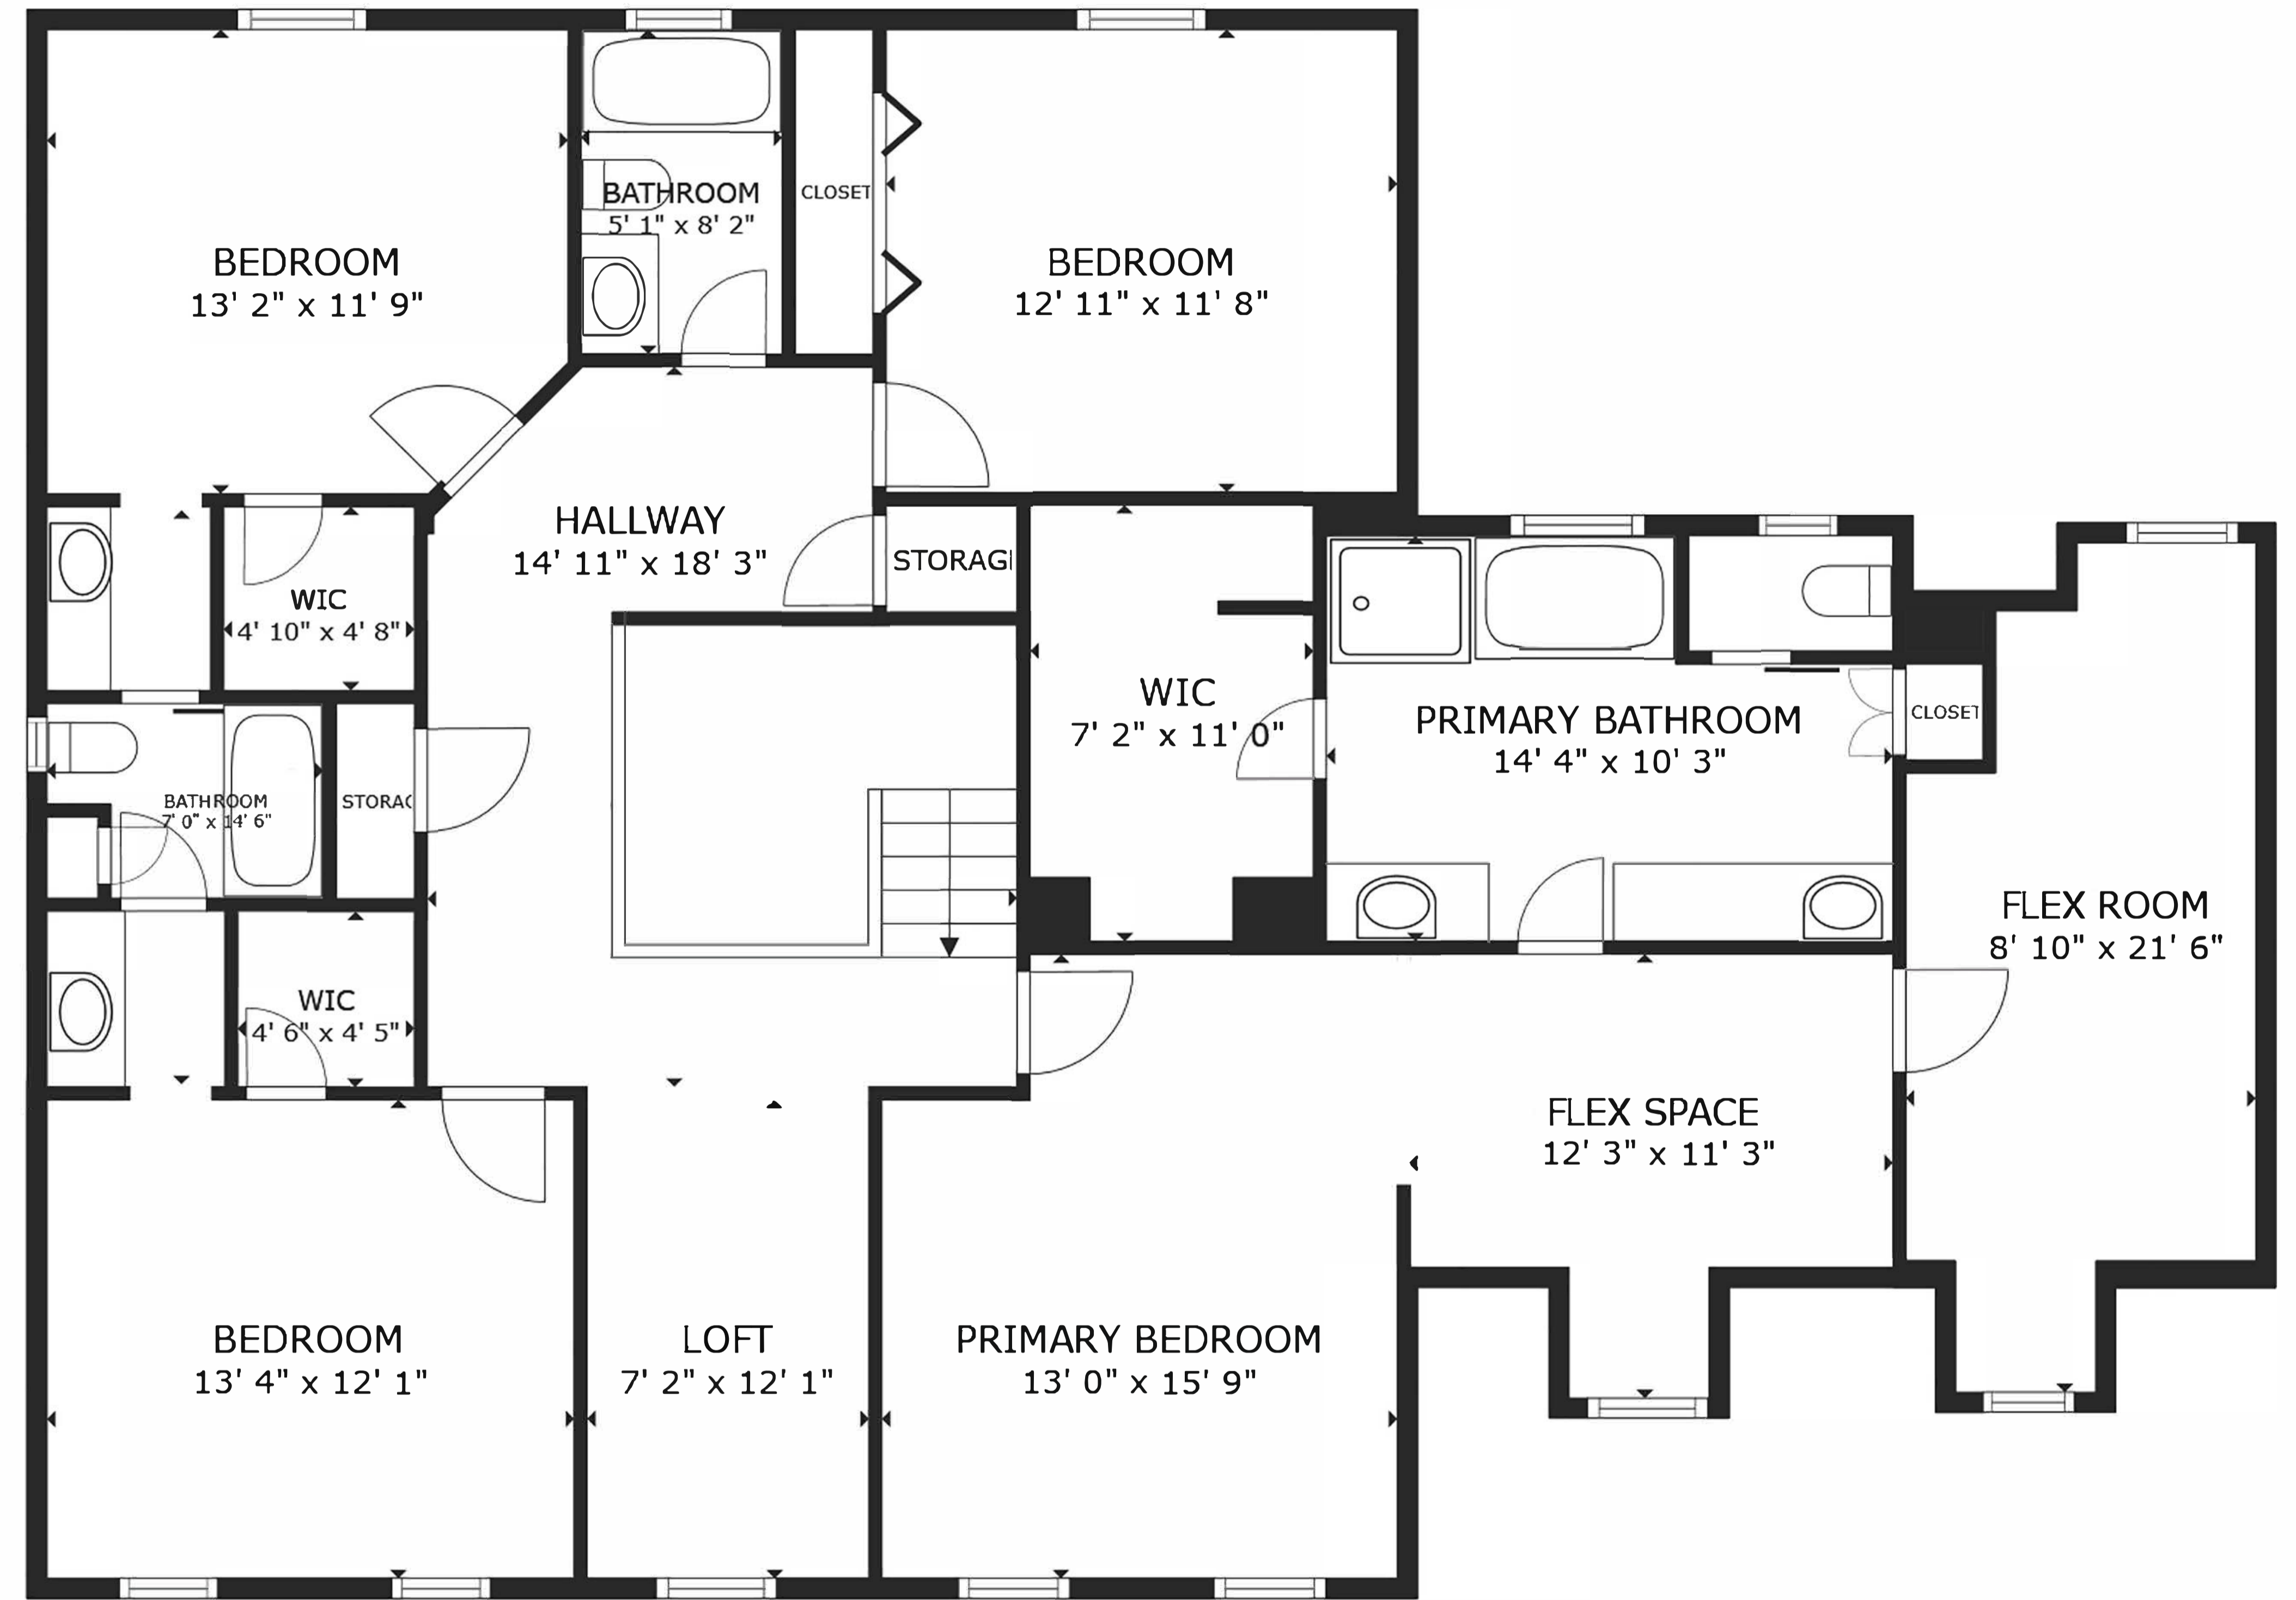

FLOOR 1

FLOOR 2

GROSS INTERNAL AREA
 FLOOR 1 1,348 sq.ft. FLOOR 2 1,751 sq.ft.
 TOTAL : 3,099 sq.ft.

SIZES AND DIMENSIONS ARE APPROXIMATE, ACTUAL MAY VARY.