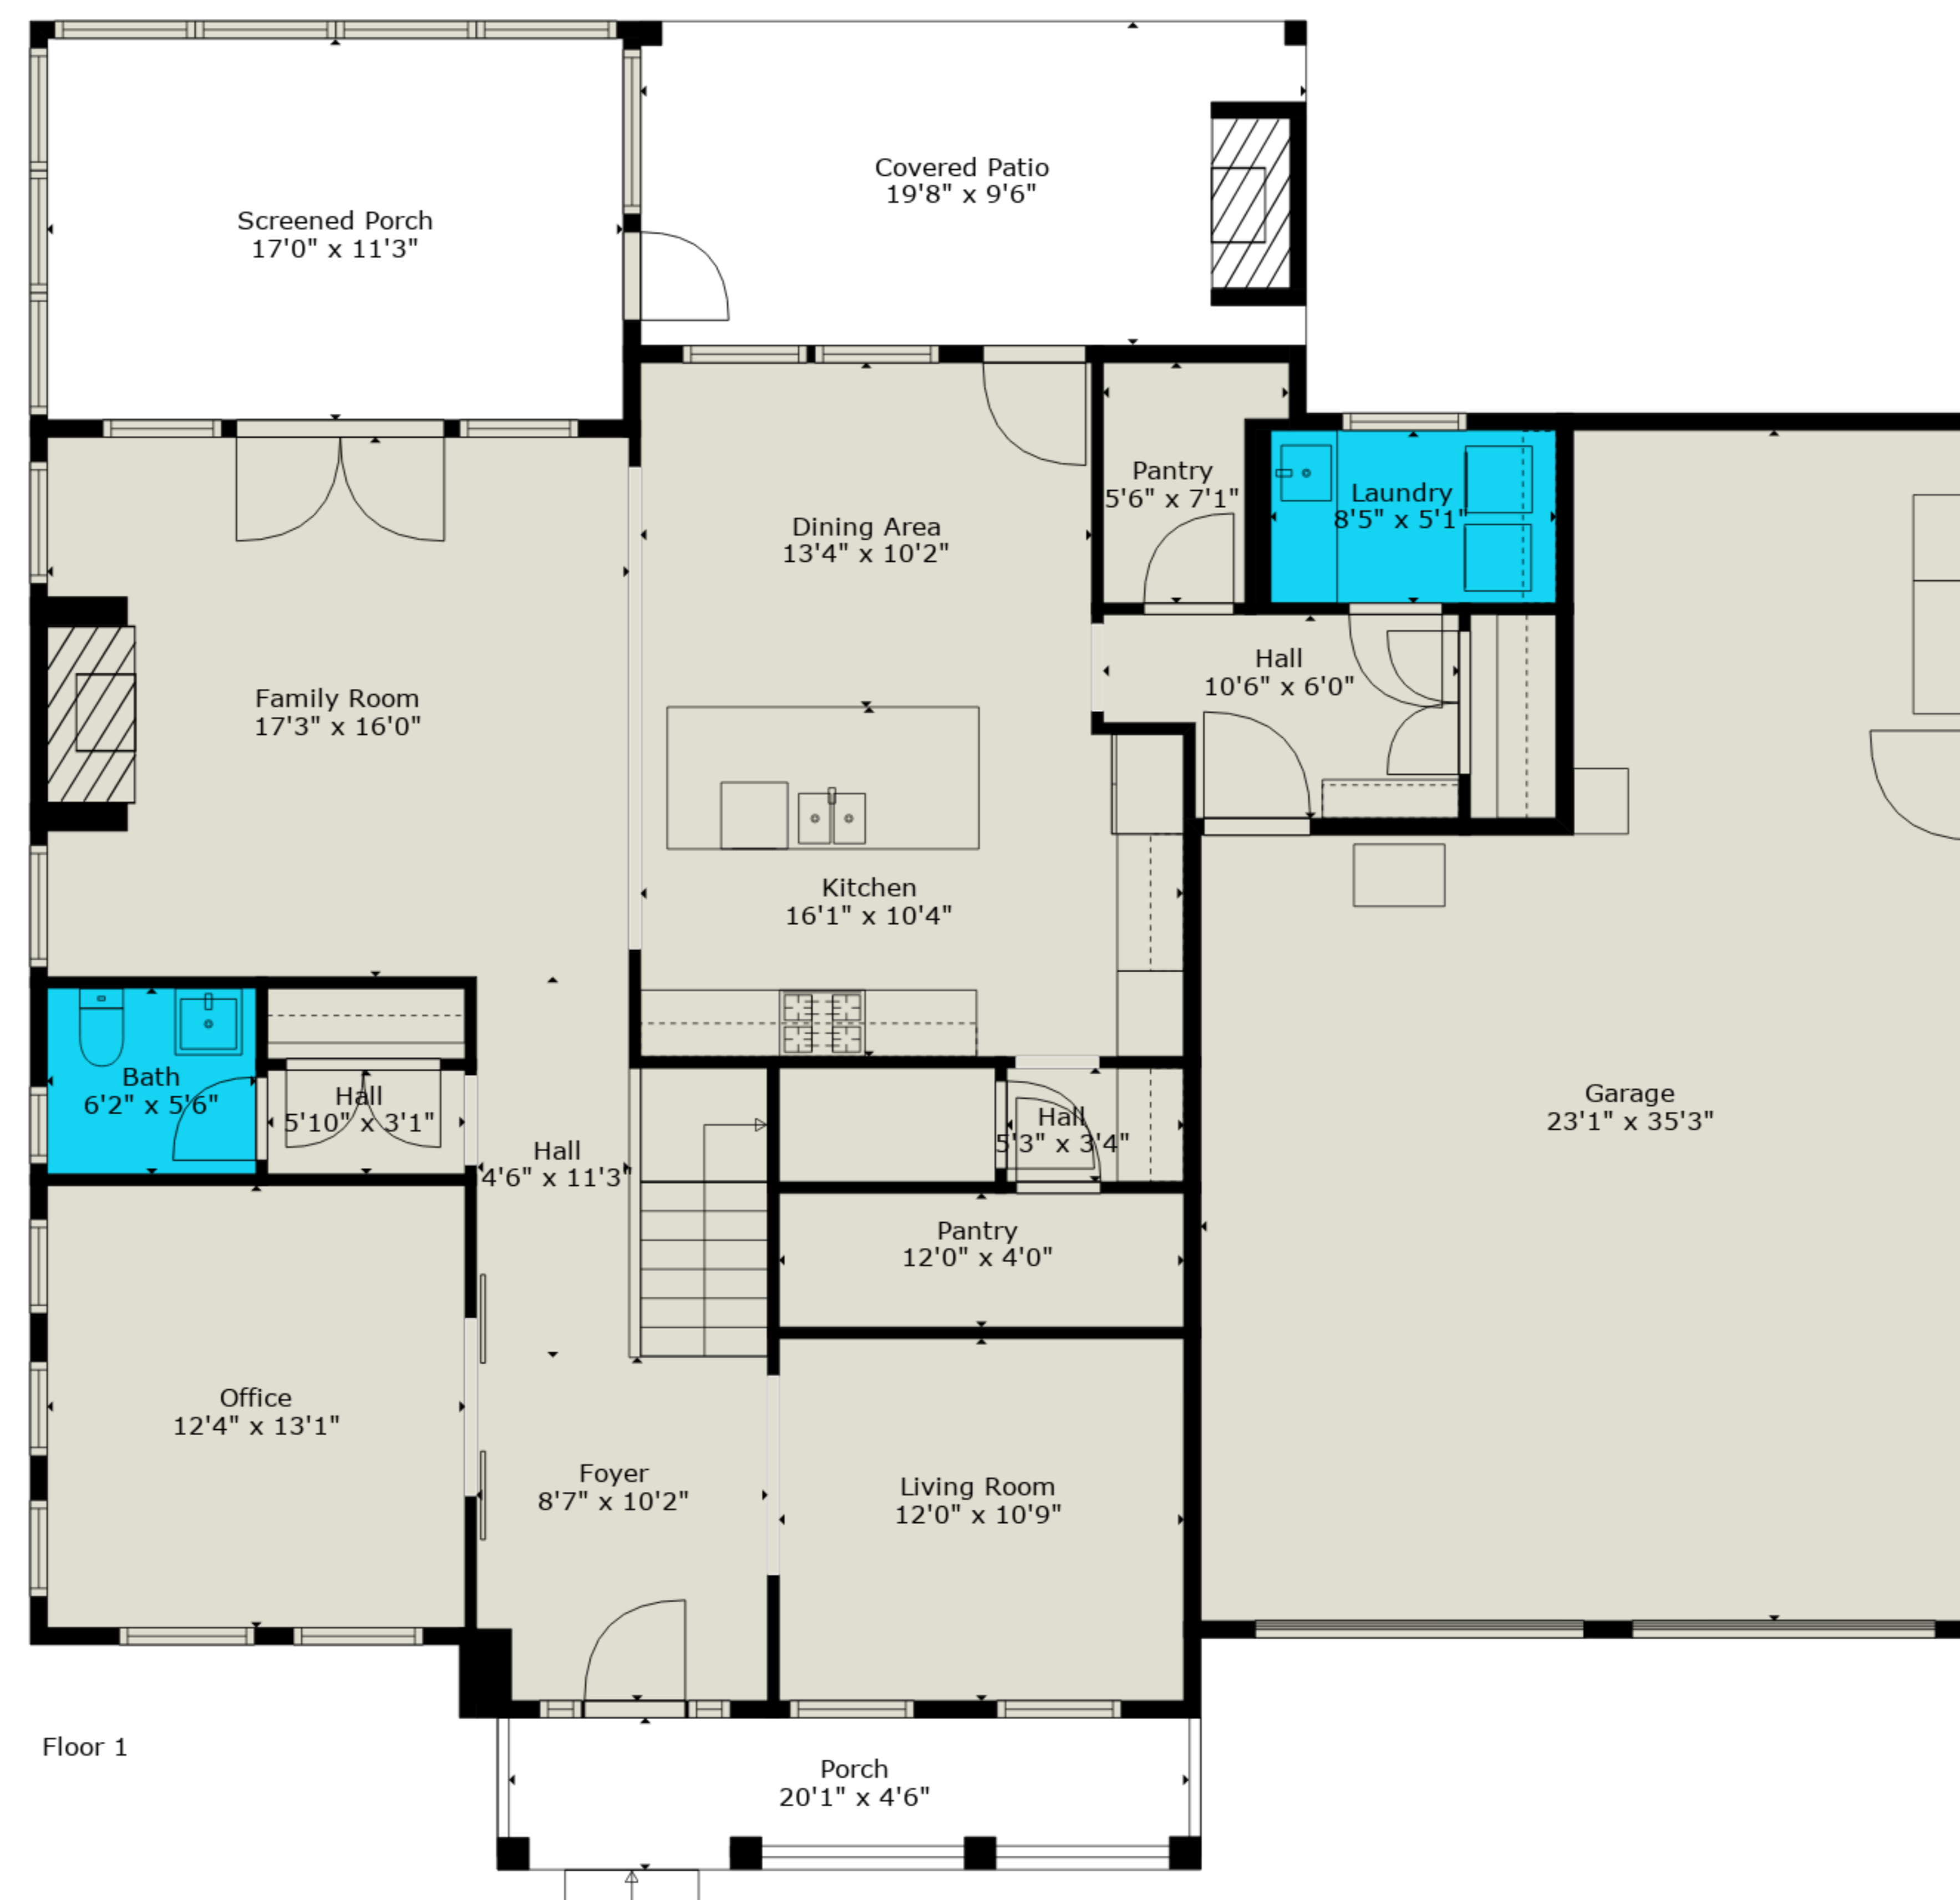

Estimated areas

GLA FLOOR 1: 1462 sq. ft, excluded 1238 sq. ft
 GLA FLOOR 2: 1661 sq. ft, excluded 195 sq. ft
 Total GLA 3123 sq. ft, total scanned area 4556 sq. ft

Estimated areas

GLA FLOOR 1: 1462 sq. ft, excluded 1238 sq. ft
 GLA FLOOR 2: 1661 sq. ft, excluded 195 sq. ft
 Total GLA 3123 sq. ft, total scanned area 4556 sq. ft

Measurements Are Deemed Reliable But Not Guaranteed. Final Square Footage Should Be Provided By Appraiser.

Floor 2

Floor 1

Estimated areas

GLA FLOOR 1: 1462 sq. ft, excluded 1238 sq. ft
 GLA FLOOR 2: 1661 sq. ft, excluded 195 sq. ft
 Total GLA 3123 sq. ft, total scanned area 4556 sq. ft