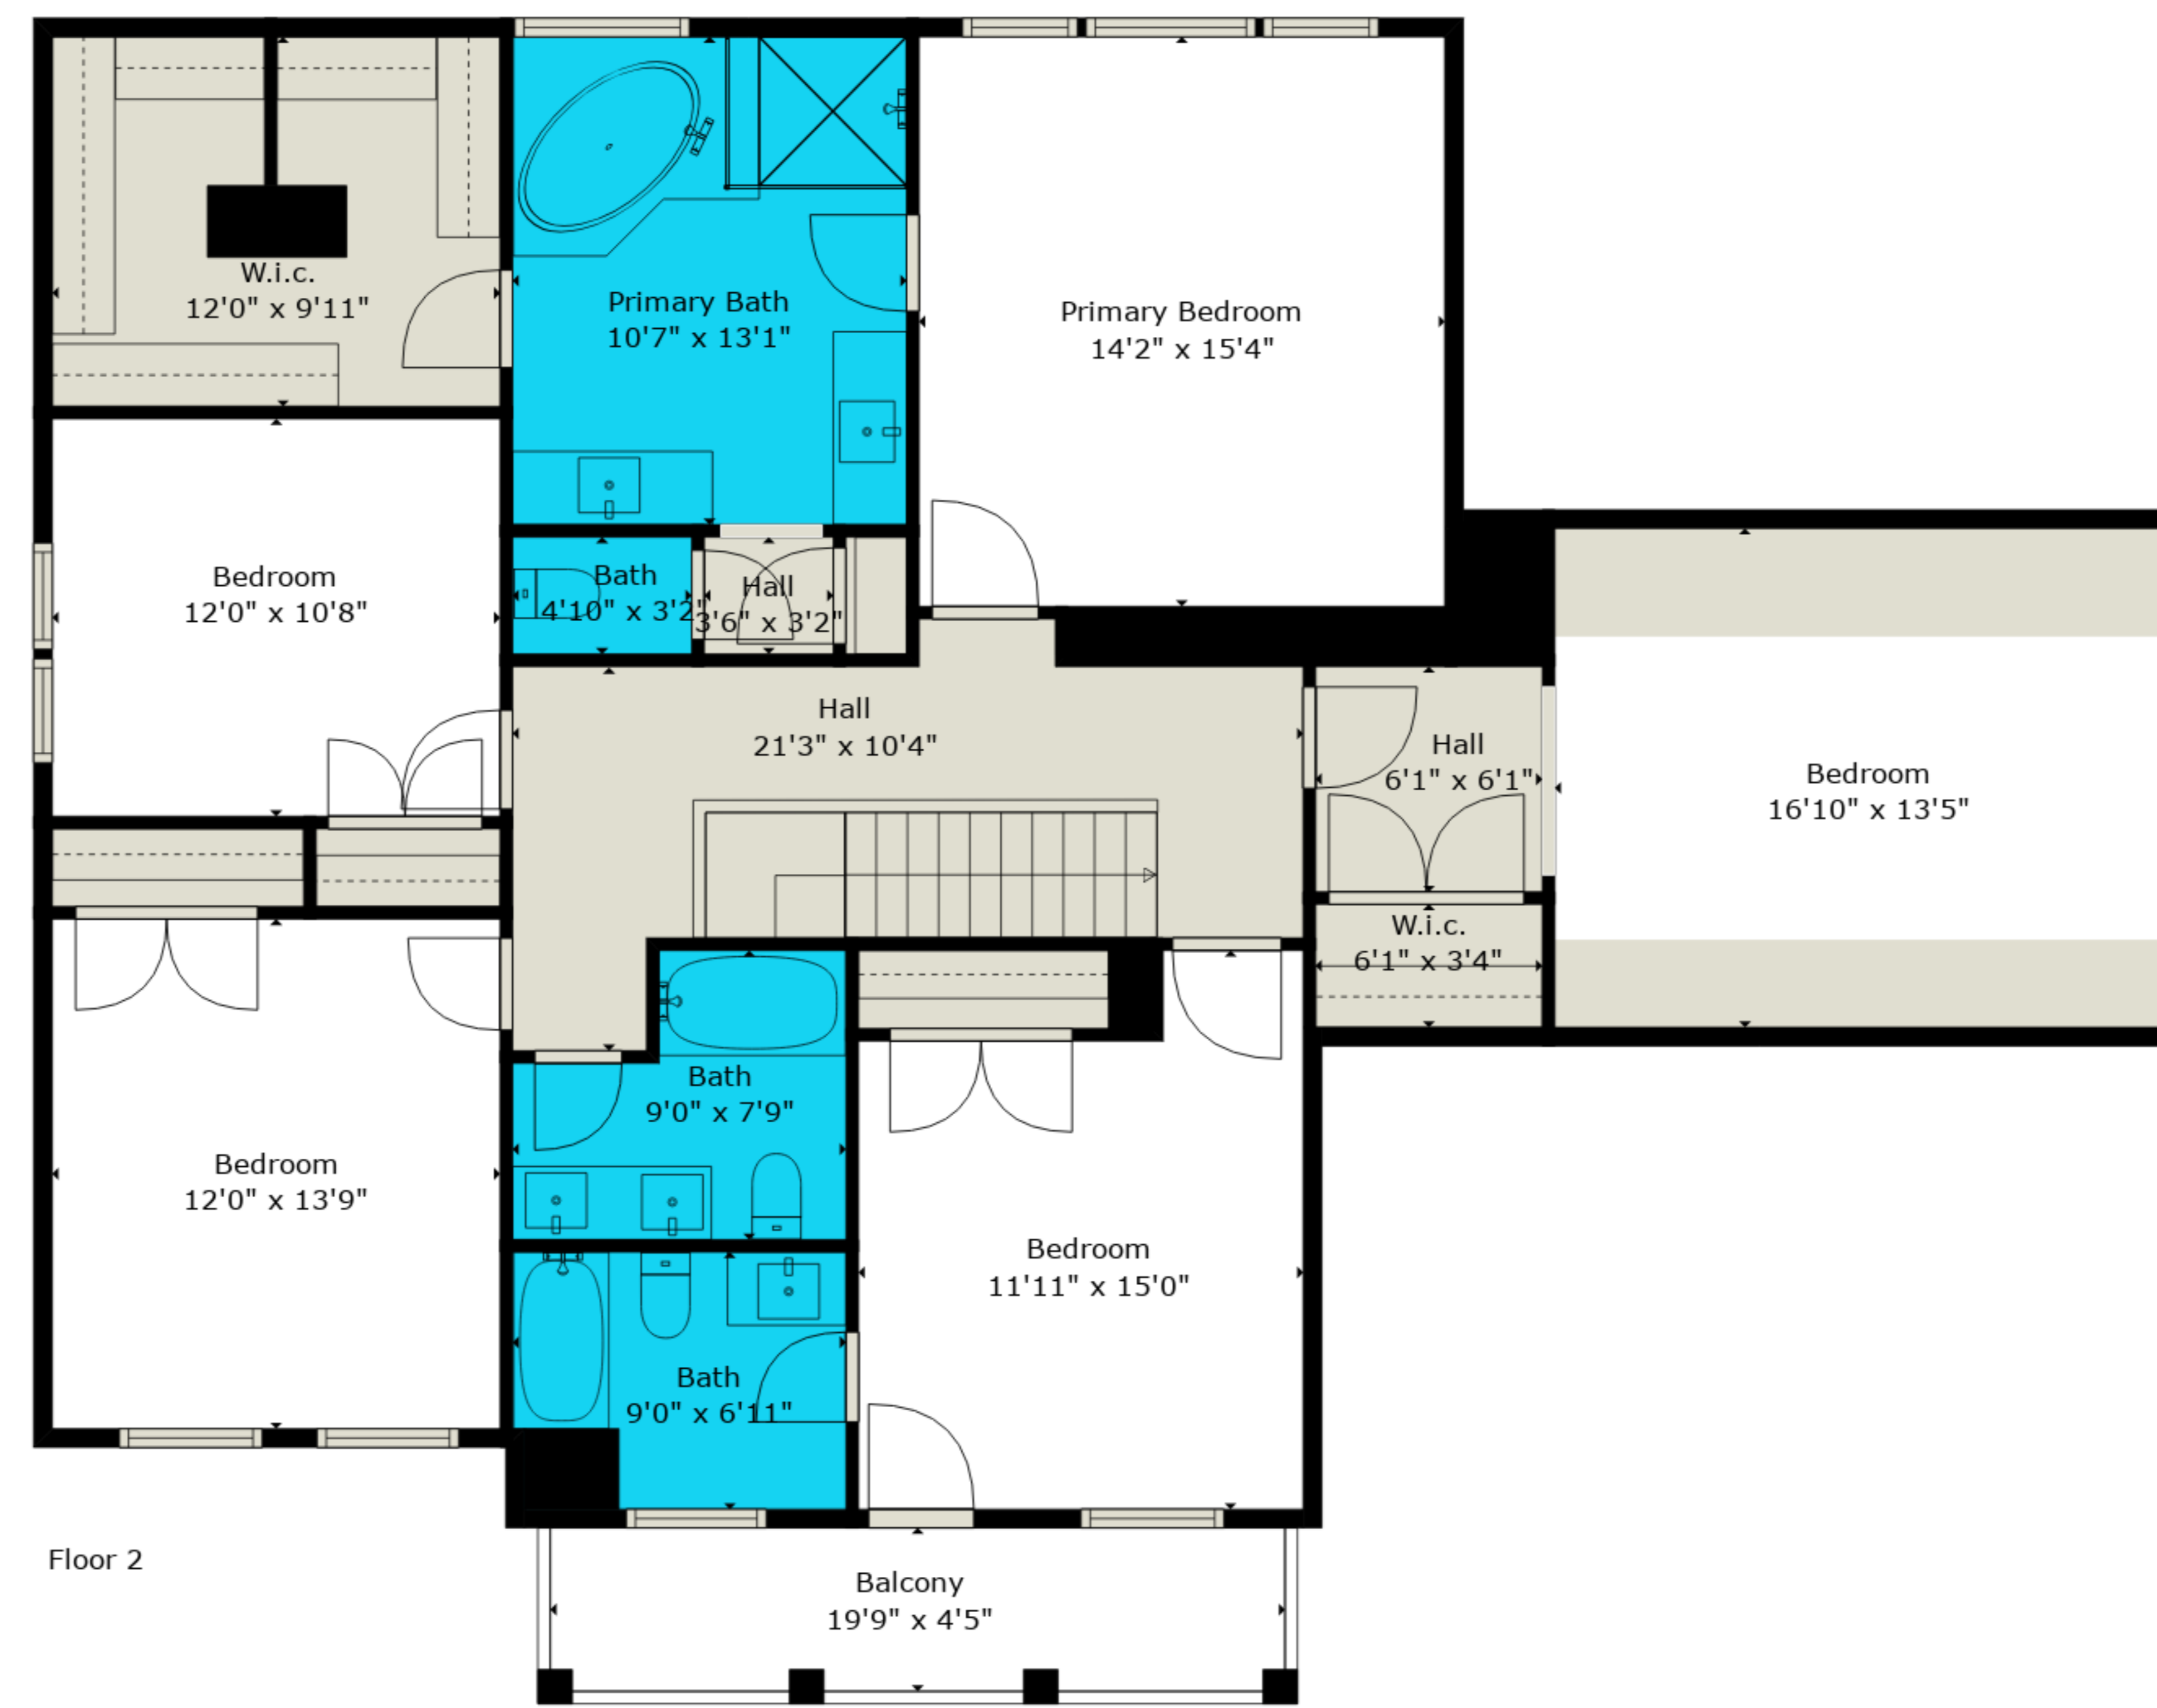

Estimated areas

GLA FLOOR 1: 1462 sq. ft, excluded 1238 sq. ft
 GLA FLOOR 2: 1661 sq. ft, excluded 195 sq. ft
 Total GLA 3123 sq. ft, total scanned area 4556 sq. ft

Estimated areas

GLA FLOOR 1: 1462 sq. ft, excluded 1238 sq. ft
 GLA FLOOR 2: 1661 sq. ft, excluded 195 sq. ft
 Total GLA 3123 sq. ft, total scanned area 4556 sq. ft

Measurements Are Deemed Reliable But Not Guaranteed. Final Square Footage Should Be Provided By Appraiser.

Floor 2

Floor 1

Estimated areas

GLA FLOOR 1: 1462 sq. ft, excluded 1238 sq. ft
 GLA FLOOR 2: 1661 sq. ft, excluded 195 sq. ft
 Total GLA 3123 sq. ft, total scanned area 4556 sq. ft