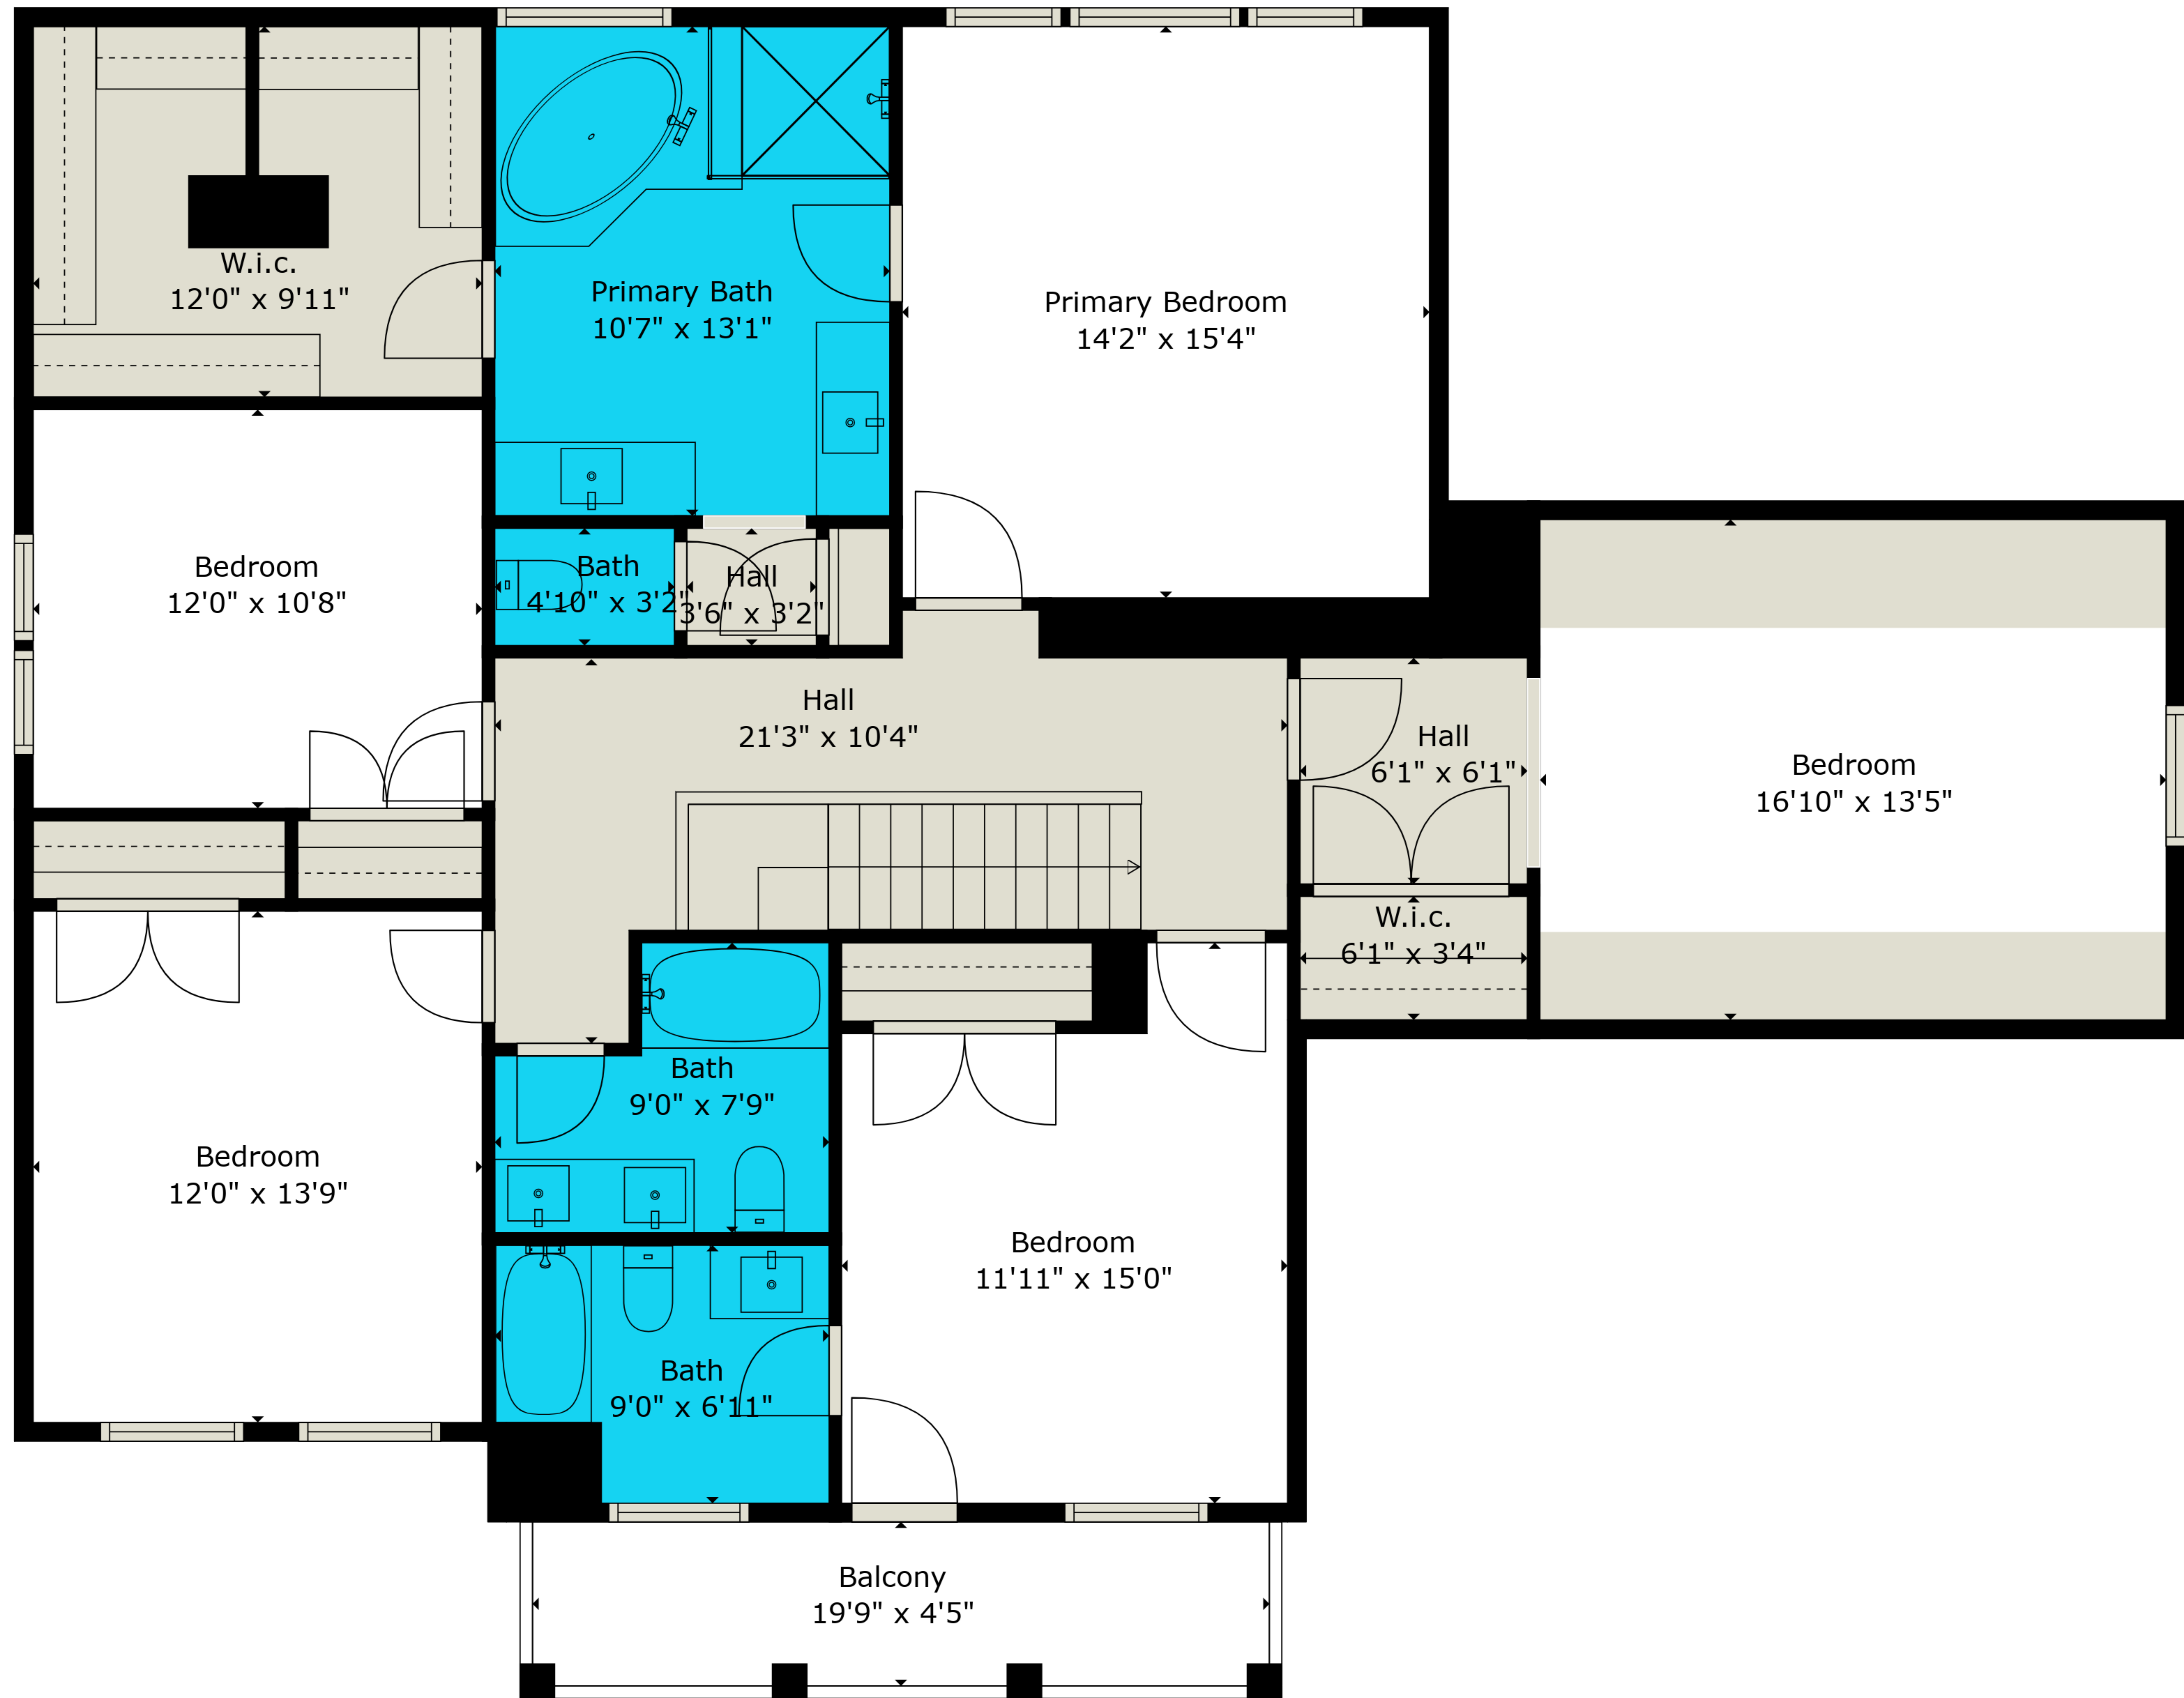

Estimated areas

GLA FLOOR 1: 1462 sq. ft, excluded 1238 sq. ft
 GLA FLOOR 2: 1661 sq. ft, excluded 195 sq. ft
 Total GLA 3123 sq. ft, total scanned area 4556 sq. ft

Estimated areas

GLA FLOOR 1: 1462 sq. ft, excluded 1238 sq. ft
 GLA FLOOR 2: 1661 sq. ft, excluded 195 sq. ft
 Total GLA 3123 sq. ft, total scanned area 4556 sq. ft

Measurements Are Deemed Reliable But Not Guaranteed. Final Square Footage Should Be Provided By Appraiser.

Floor 2

Floor 1

Estimated areas

GLA FLOOR 1: 1462 sq. ft, excluded 1238 sq. ft
 GLA FLOOR 2: 1661 sq. ft, excluded 195 sq. ft
 Total GLA 3123 sq. ft, total scanned area 4556 sq. ft