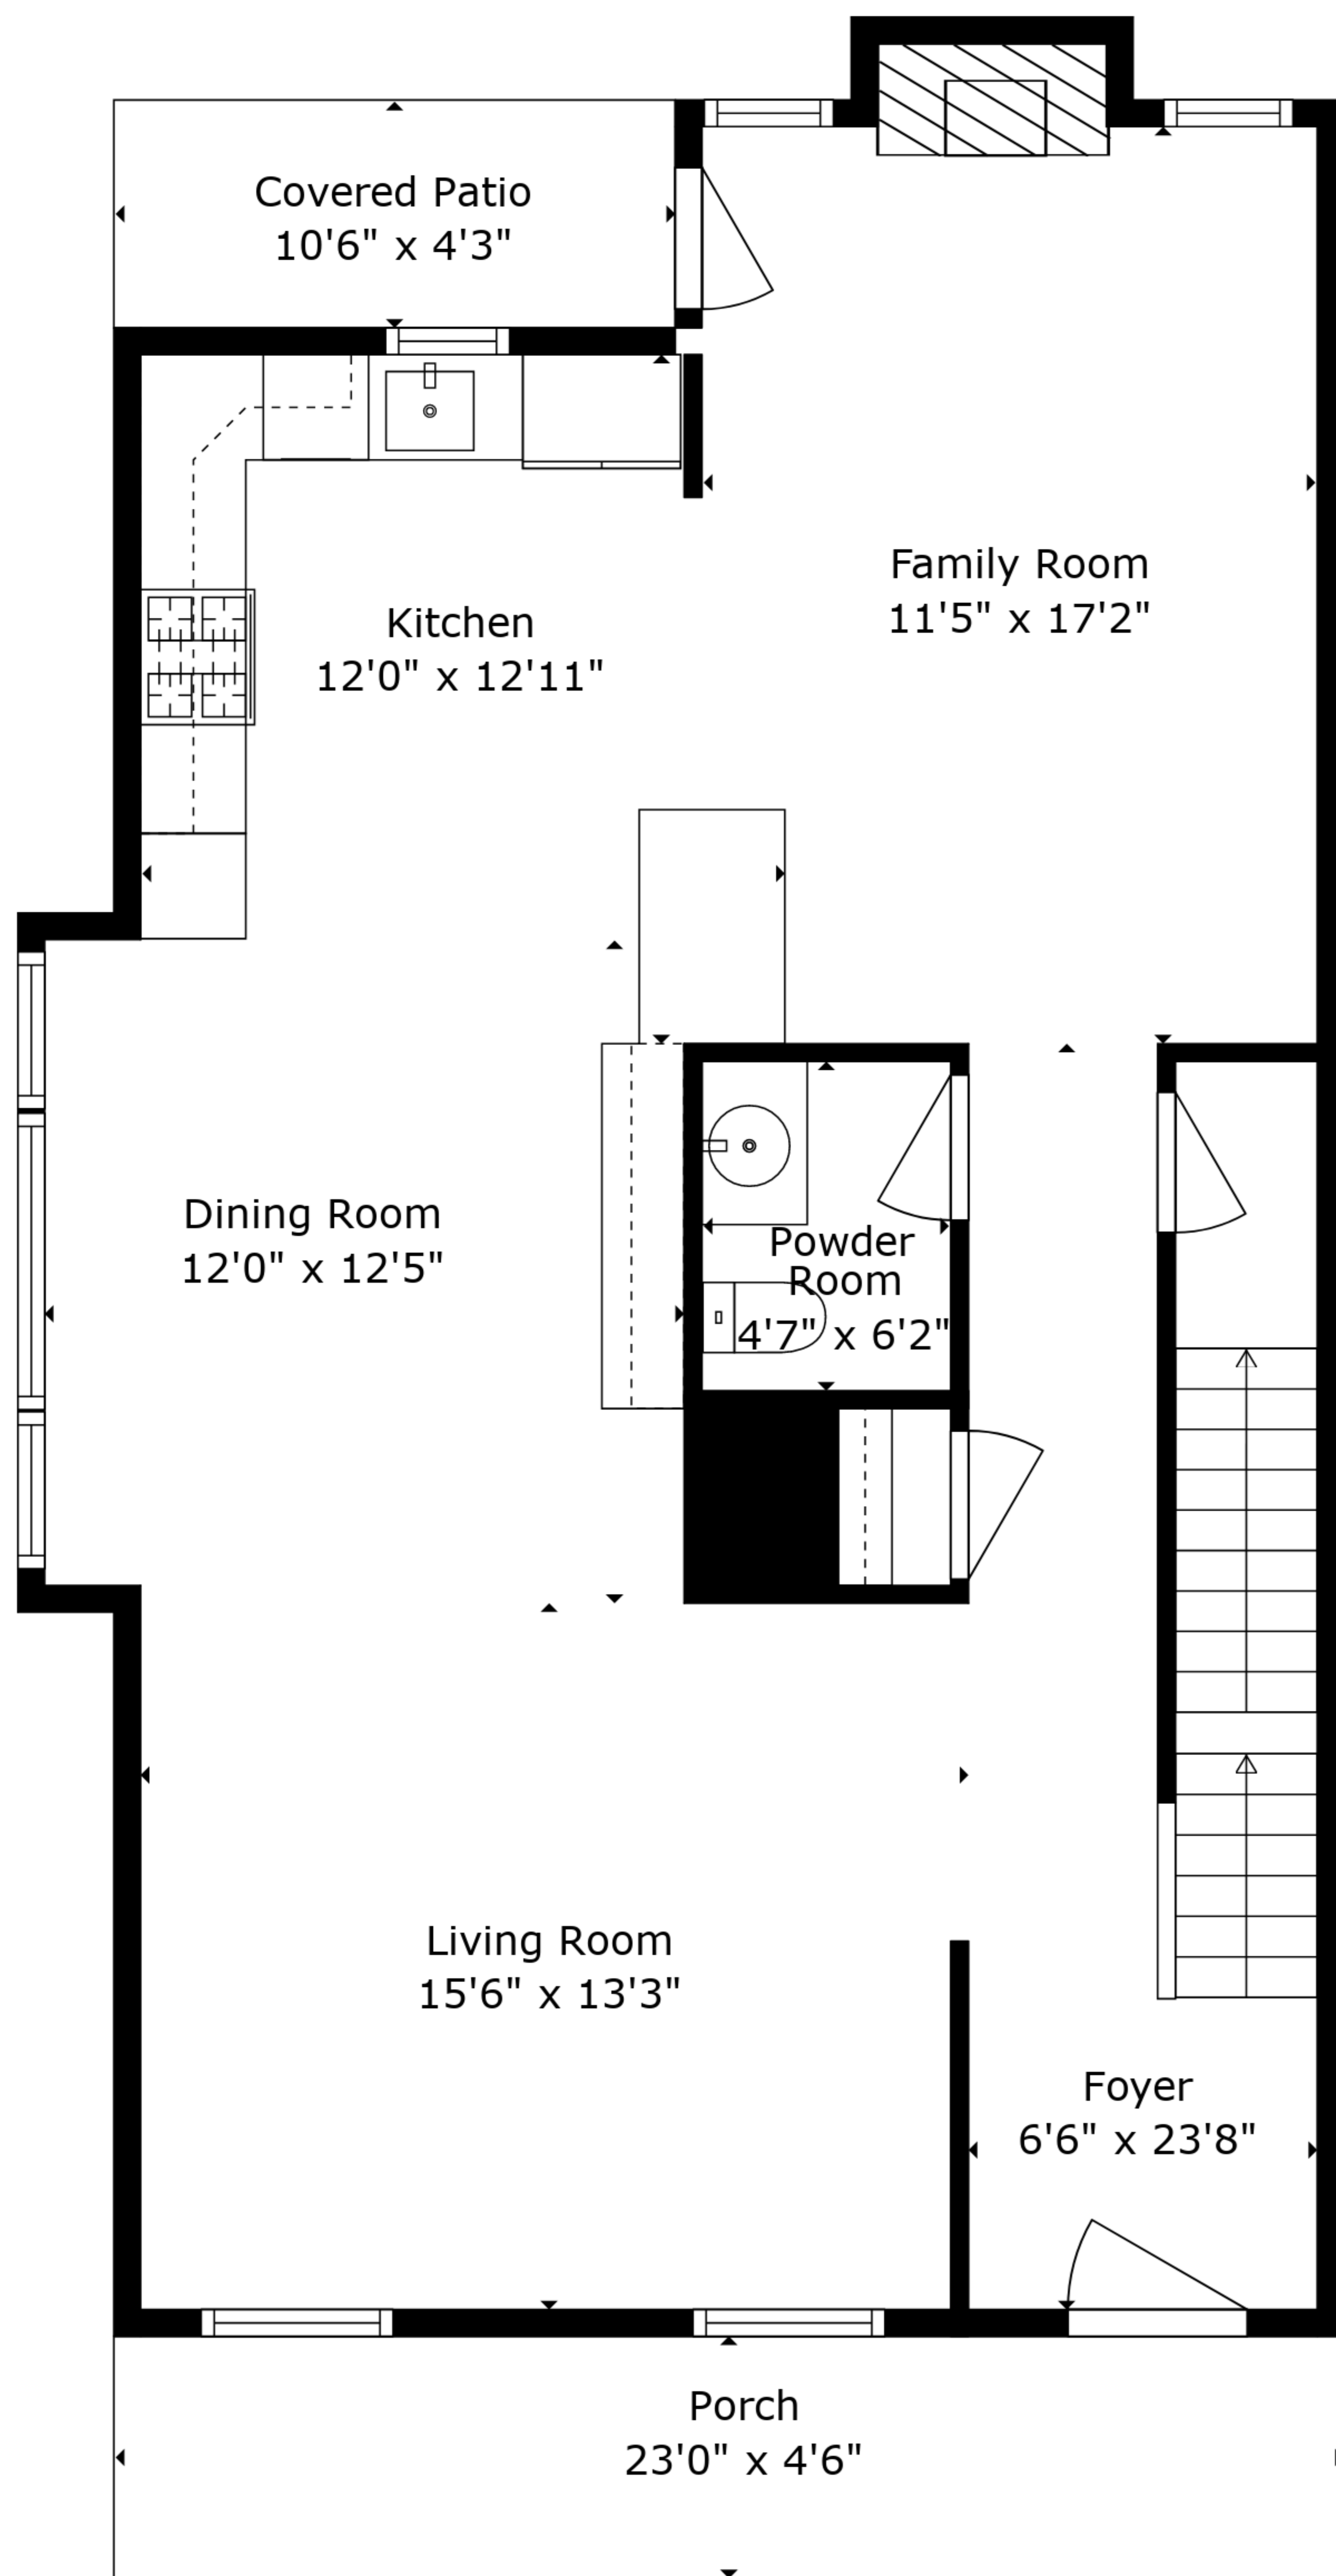

**TOTAL: 2267 sq. ft**  
 BELOW GROUND: 578 sq. ft, FLOOR 1: 883 sq. ft, FLOOR 2: 806 sq. ft  
 EXCLUDED AREAS: LAUNDRY: 47 sq. ft, ELECTRICAL ROOM: 103 sq. ft, COVERED PATIO: 45 sq. ft,  
 PORCH: 104 sq. ft

Sizes And Measurements Are Approximate And Not Guaranteed To Be Exact Or To Scale.

**TOTAL: 2267 sq. ft**

BELOW GROUND: 578 sq. ft, FLOOR 1: 883 sq. ft, FLOOR 2: 806 sq. ft  
 EXCLUDED AREAS: LAUNDRY: 47 sq. ft, ELECTRICAL ROOM: 103 sq. ft, COVERED PATIO: 45 sq. ft,  
 PORCH: 104 sq. ft

Sizes And Measurements Are Approximate And Not Guaranteed To Be Exact Or To Scale.

Floor 1

Floor 2

Lower Level

**TOTAL: 2267 sq. ft**  
 BELOW GROUND: 578 sq. ft, FLOOR 1: 883 sq. ft, FLOOR 2: 806 sq. ft  
 EXCLUDED AREAS: LAUNDRY: 47 sq. ft, ELECTRICAL ROOM: 103 sq. ft, COVERED PATIO: 45 sq. ft,  
 PORCH: 104 sq. ft