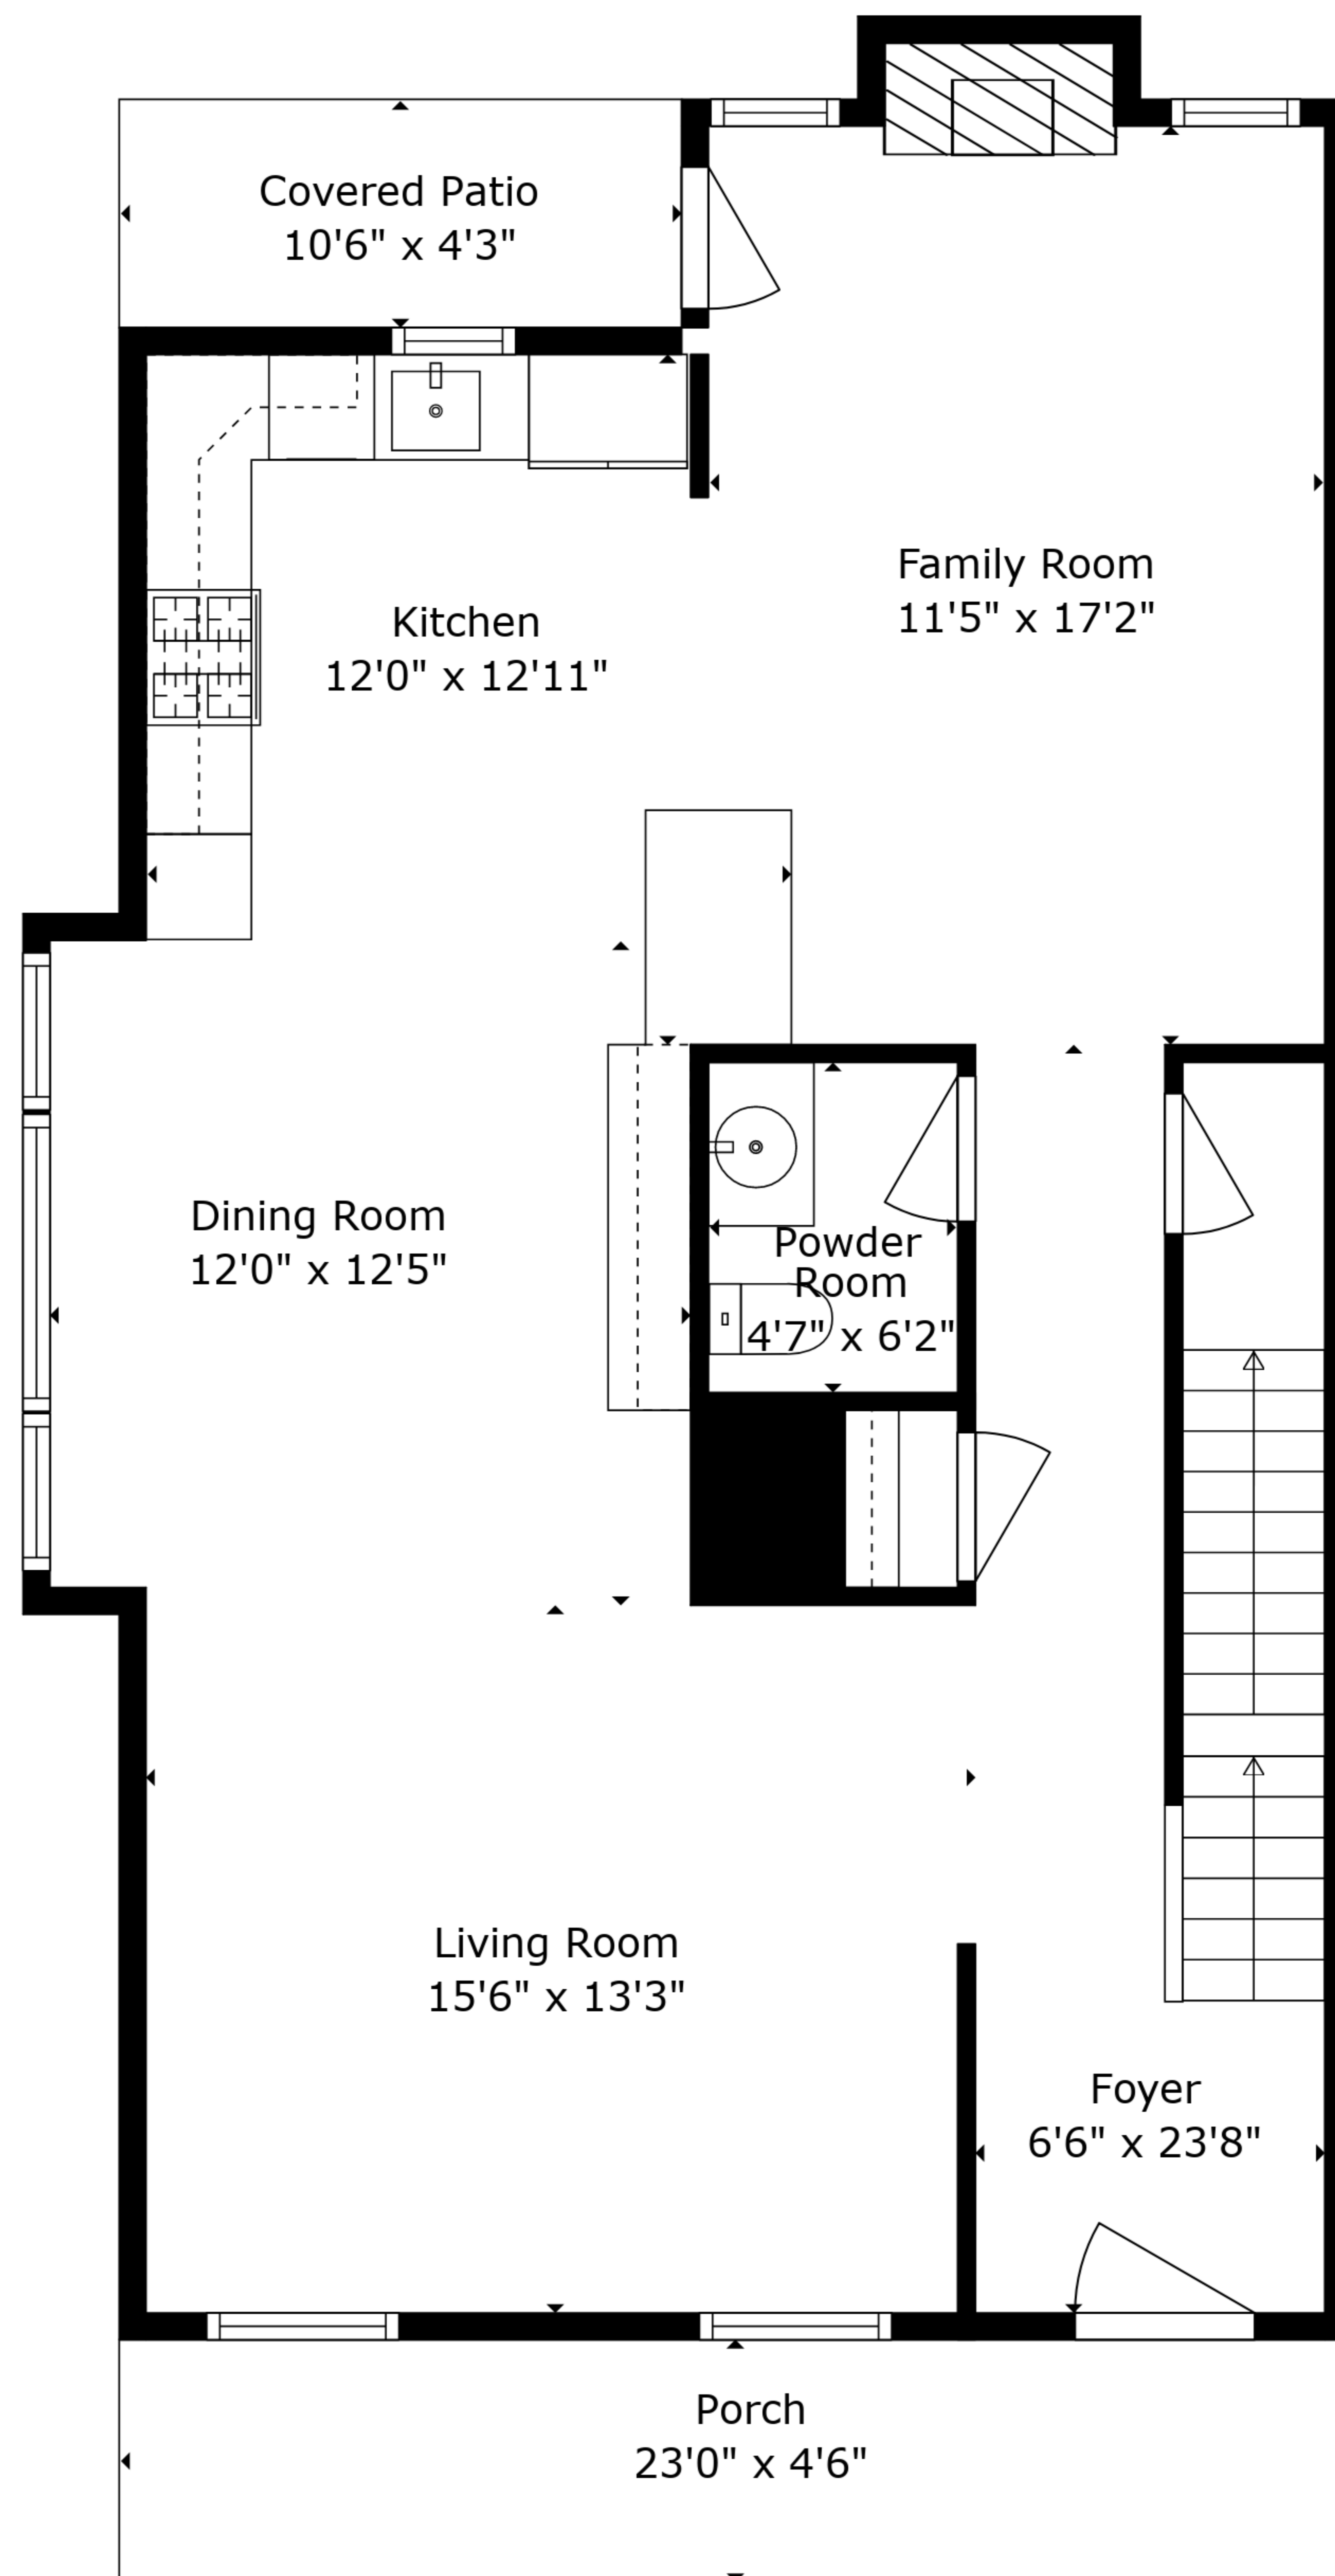

**TOTAL: 2267 sq. ft**  
 BELOW GROUND: 578 sq. ft, FLOOR 1: 883 sq. ft, FLOOR 2: 806 sq. ft  
 EXCLUDED AREAS: LAUNDRY: 47 sq. ft, ELECTRICAL ROOM: 103 sq. ft, COVERED PATIO: 45 sq. ft,  
 PORCH: 104 sq. ft

Sizes And Measurements Are Approximate And Not Guaranteed To Be Exact Or To Scale.

**TOTAL: 2267 sq. ft**

BELOW GROUND: 578 sq. ft, FLOOR 1: 883 sq. ft, FLOOR 2: 806 sq. ft  
 EXCLUDED AREAS: LAUNDRY: 47 sq. ft, ELECTRICAL ROOM: 103 sq. ft, COVERED PATIO: 45 sq. ft,  
 PORCH: 104 sq. ft

Sizes And Measurements Are Approximate And Not Guaranteed To Be Exact Or To Scale.

Floor 1

Floor 2

Lower Level

**TOTAL: 2267 sq. ft**  
 BELOW GROUND: 578 sq. ft, FLOOR 1: 883 sq. ft, FLOOR 2: 806 sq. ft  
 EXCLUDED AREAS: LAUNDRY: 47 sq. ft, ELECTRICAL ROOM: 103 sq. ft, COVERED PATIO: 45 sq. ft,  
 PORCH: 104 sq. ft