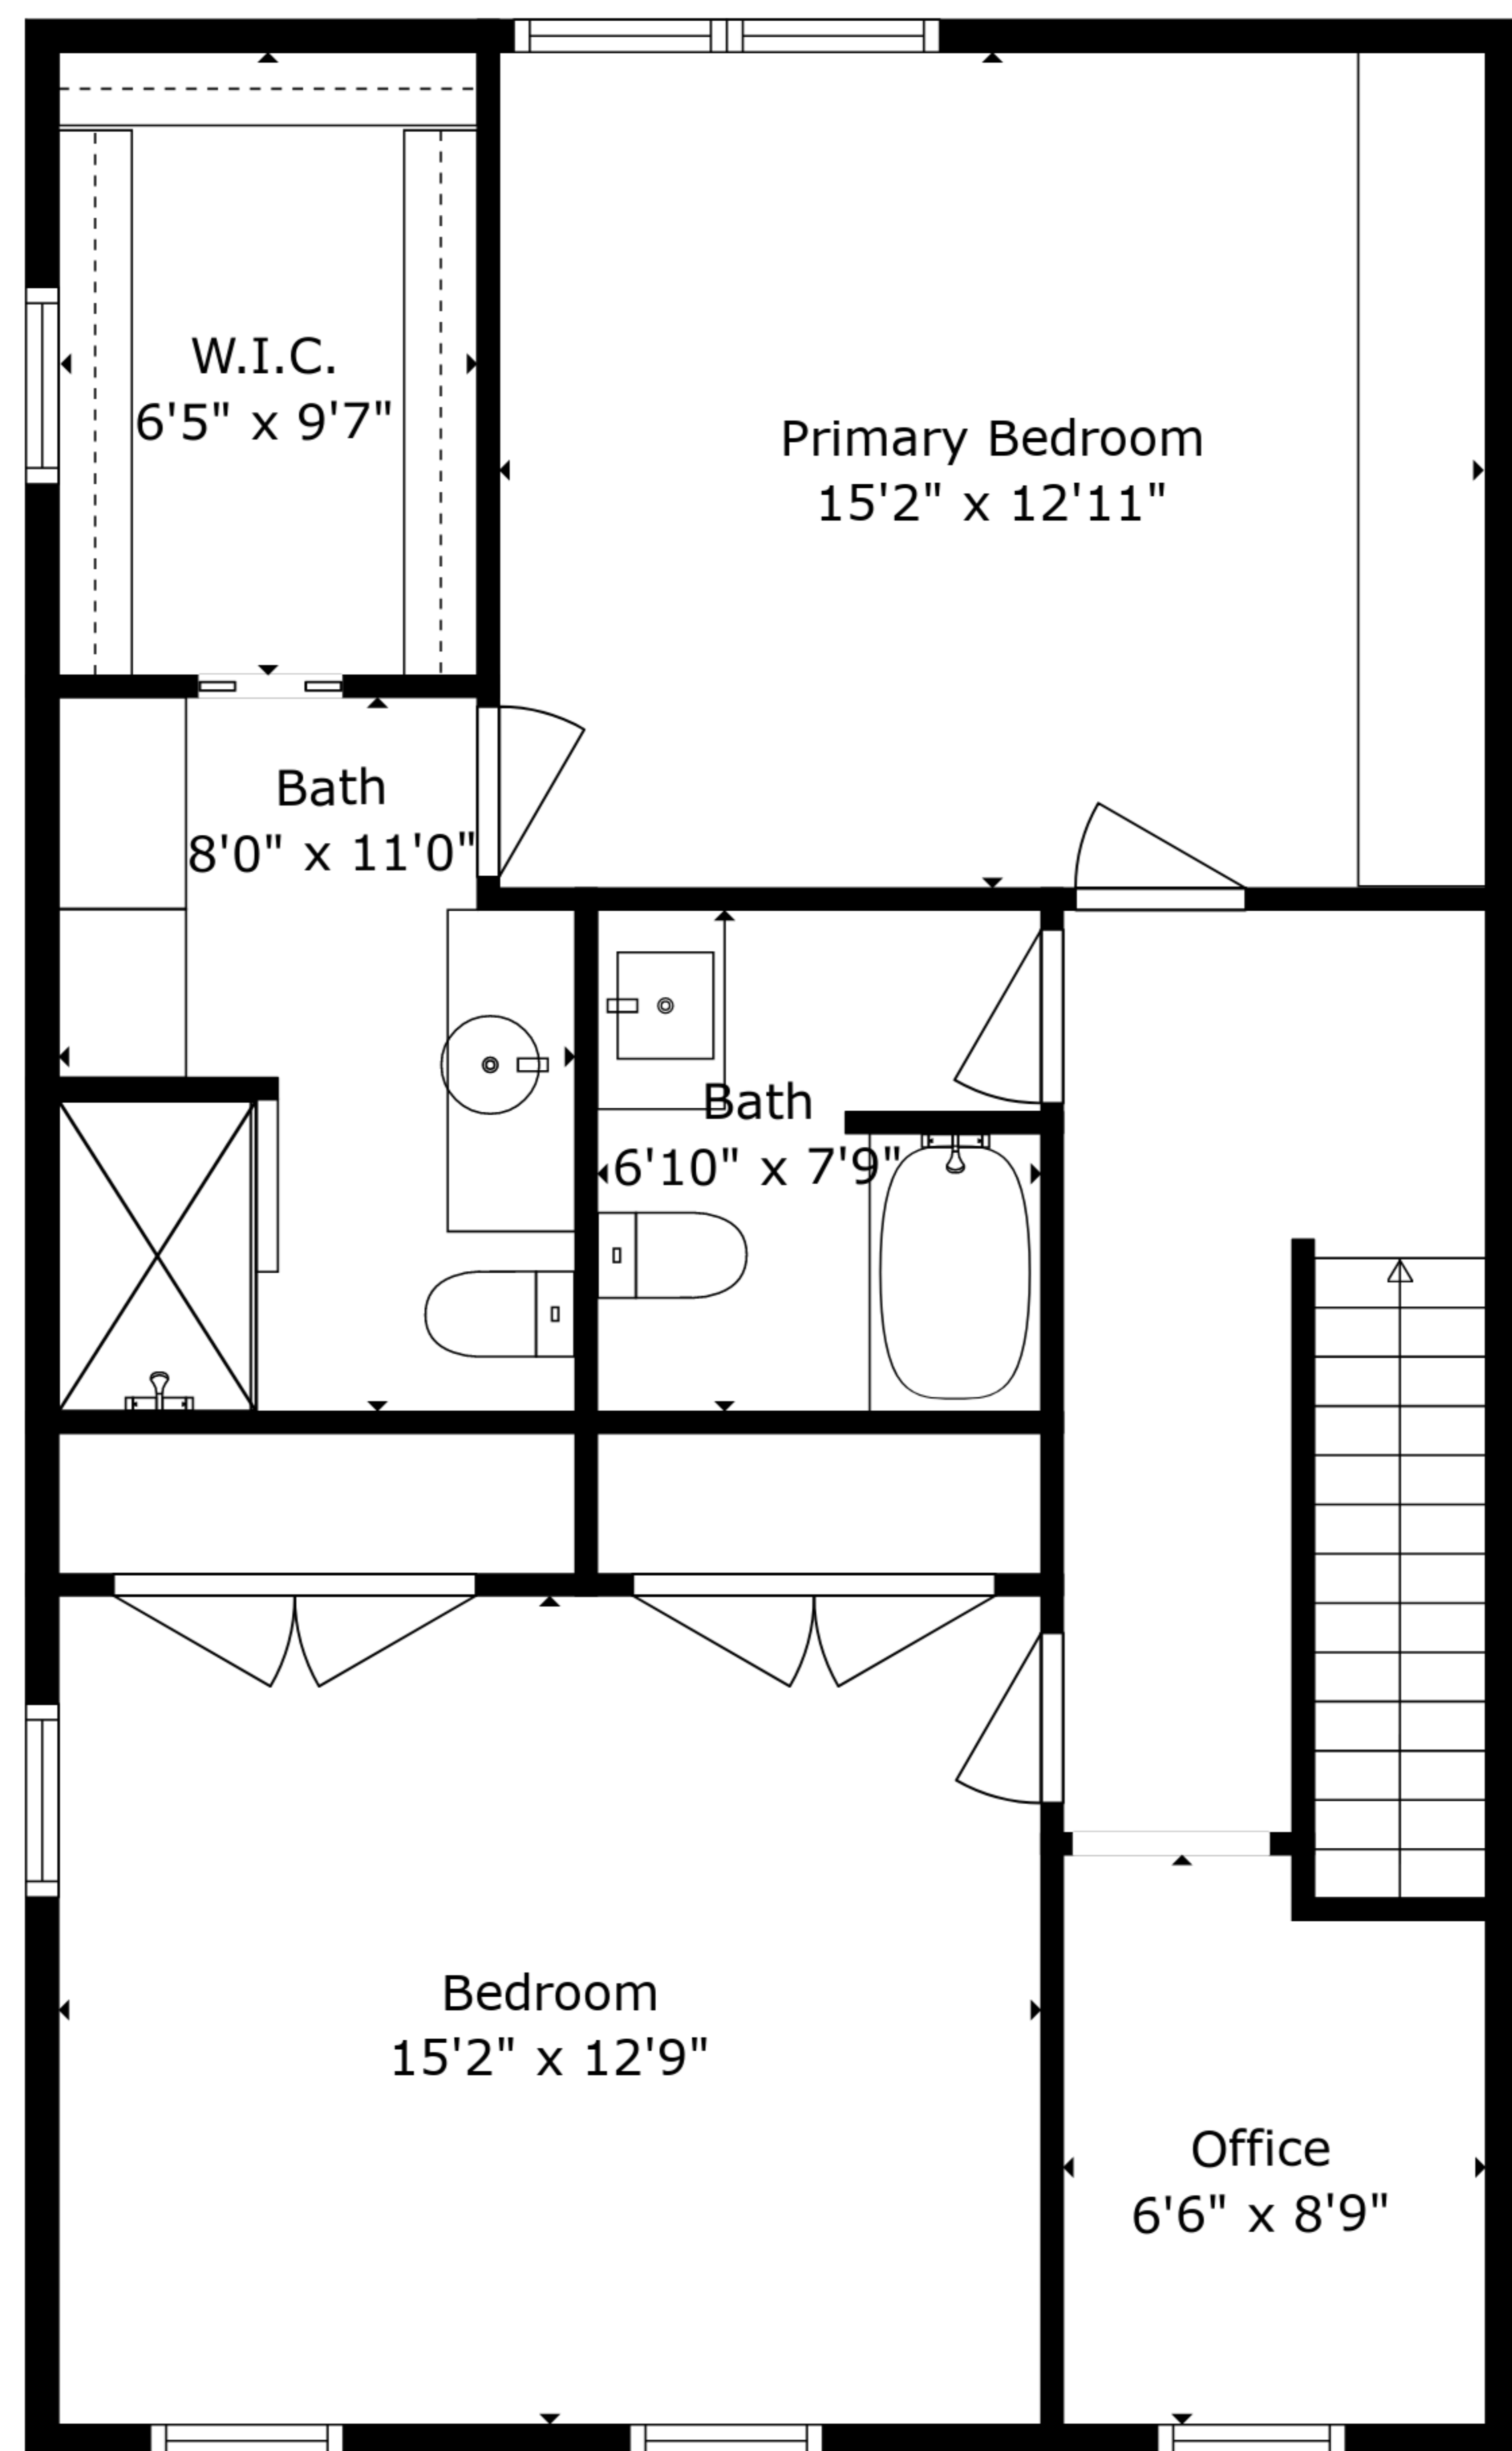

**TOTAL: 2267 sq. ft**  
 BELOW GROUND: 578 sq. ft, FLOOR 1: 883 sq. ft, FLOOR 2: 806 sq. ft  
 EXCLUDED AREAS: LAUNDRY: 47 sq. ft, ELECTRICAL ROOM: 103 sq. ft, COVERED PATIO: 45 sq. ft,  
 PORCH: 104 sq. ft

Sizes And Measurements Are Approximate And Not Guaranteed To Be Exact Or To Scale.

**TOTAL: 2267 sq. ft**

BELOW GROUND: 578 sq. ft, FLOOR 1: 883 sq. ft, FLOOR 2: 806 sq. ft  
 EXCLUDED AREAS: LAUNDRY: 47 sq. ft, ELECTRICAL ROOM: 103 sq. ft, COVERED PATIO: 45 sq. ft,  
 PORCH: 104 sq. ft

Sizes And Measurements Are Approximate And Not Guaranteed To Be Exact Or To Scale.

Floor 1

Floor 2

Lower Level

**TOTAL: 2267 sq. ft**  
 BELOW GROUND: 578 sq. ft, FLOOR 1: 883 sq. ft, FLOOR 2: 806 sq. ft  
 EXCLUDED AREAS: LAUNDRY: 47 sq. ft, ELECTRICAL ROOM: 103 sq. ft, COVERED PATIO: 45 sq. ft,  
 PORCH: 104 sq. ft