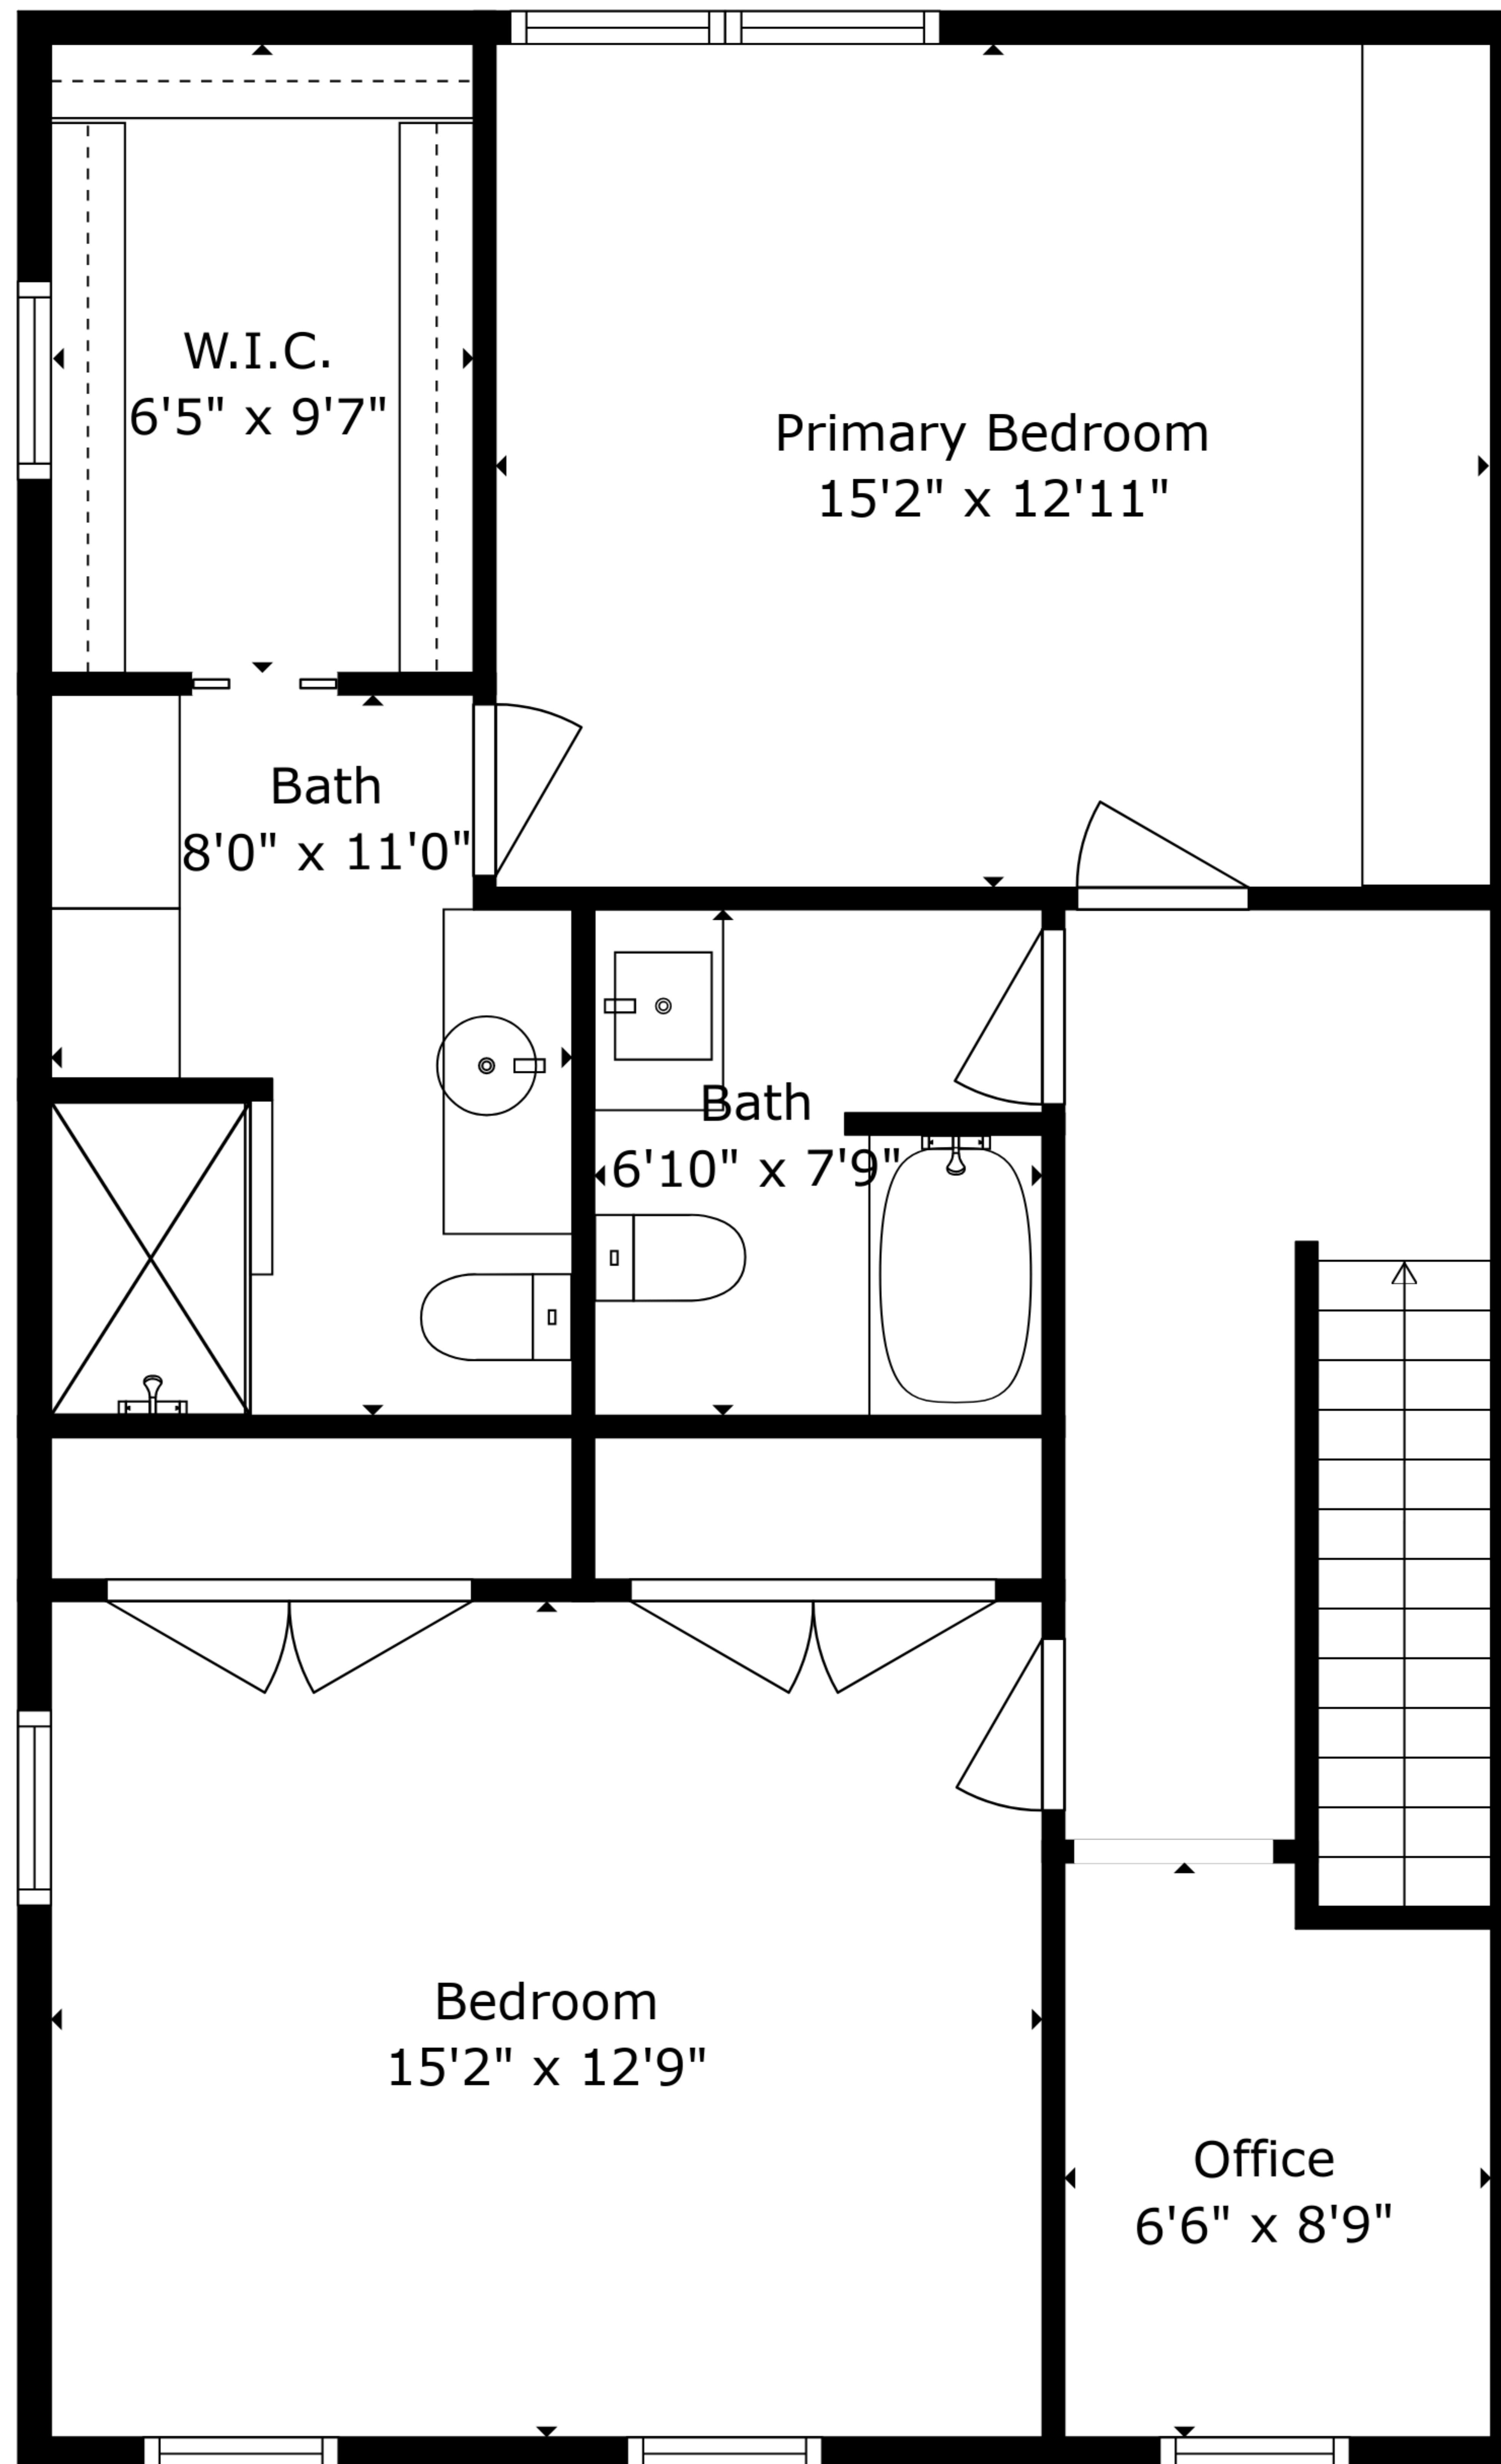

**TOTAL: 2267 sq. ft**  
 BELOW GROUND: 578 sq. ft, FLOOR 1: 883 sq. ft, FLOOR 2: 806 sq. ft  
 EXCLUDED AREAS: LAUNDRY: 47 sq. ft, ELECTRICAL ROOM: 103 sq. ft, COVERED PATIO: 45 sq. ft,  
 PORCH: 104 sq. ft

Sizes And Measurements Are Approximate And Not Guaranteed To Be Exact Or To Scale.

**TOTAL: 2267 sq. ft**

BELOW GROUND: 578 sq. ft, FLOOR 1: 883 sq. ft, FLOOR 2: 806 sq. ft  
 EXCLUDED AREAS: LAUNDRY: 47 sq. ft, ELECTRICAL ROOM: 103 sq. ft, COVERED PATIO: 45 sq. ft,  
 PORCH: 104 sq. ft

Sizes And Measurements Are Approximate And Not Guaranteed To Be Exact Or To Scale.

Floor 1

Floor 2

Lower Level

**TOTAL: 2267 sq. ft**  
 BELOW GROUND: 578 sq. ft, FLOOR 1: 883 sq. ft, FLOOR 2: 806 sq. ft  
 EXCLUDED AREAS: LAUNDRY: 47 sq. ft, ELECTRICAL ROOM: 103 sq. ft, COVERED PATIO: 45 sq. ft,  
 PORCH: 104 sq. ft