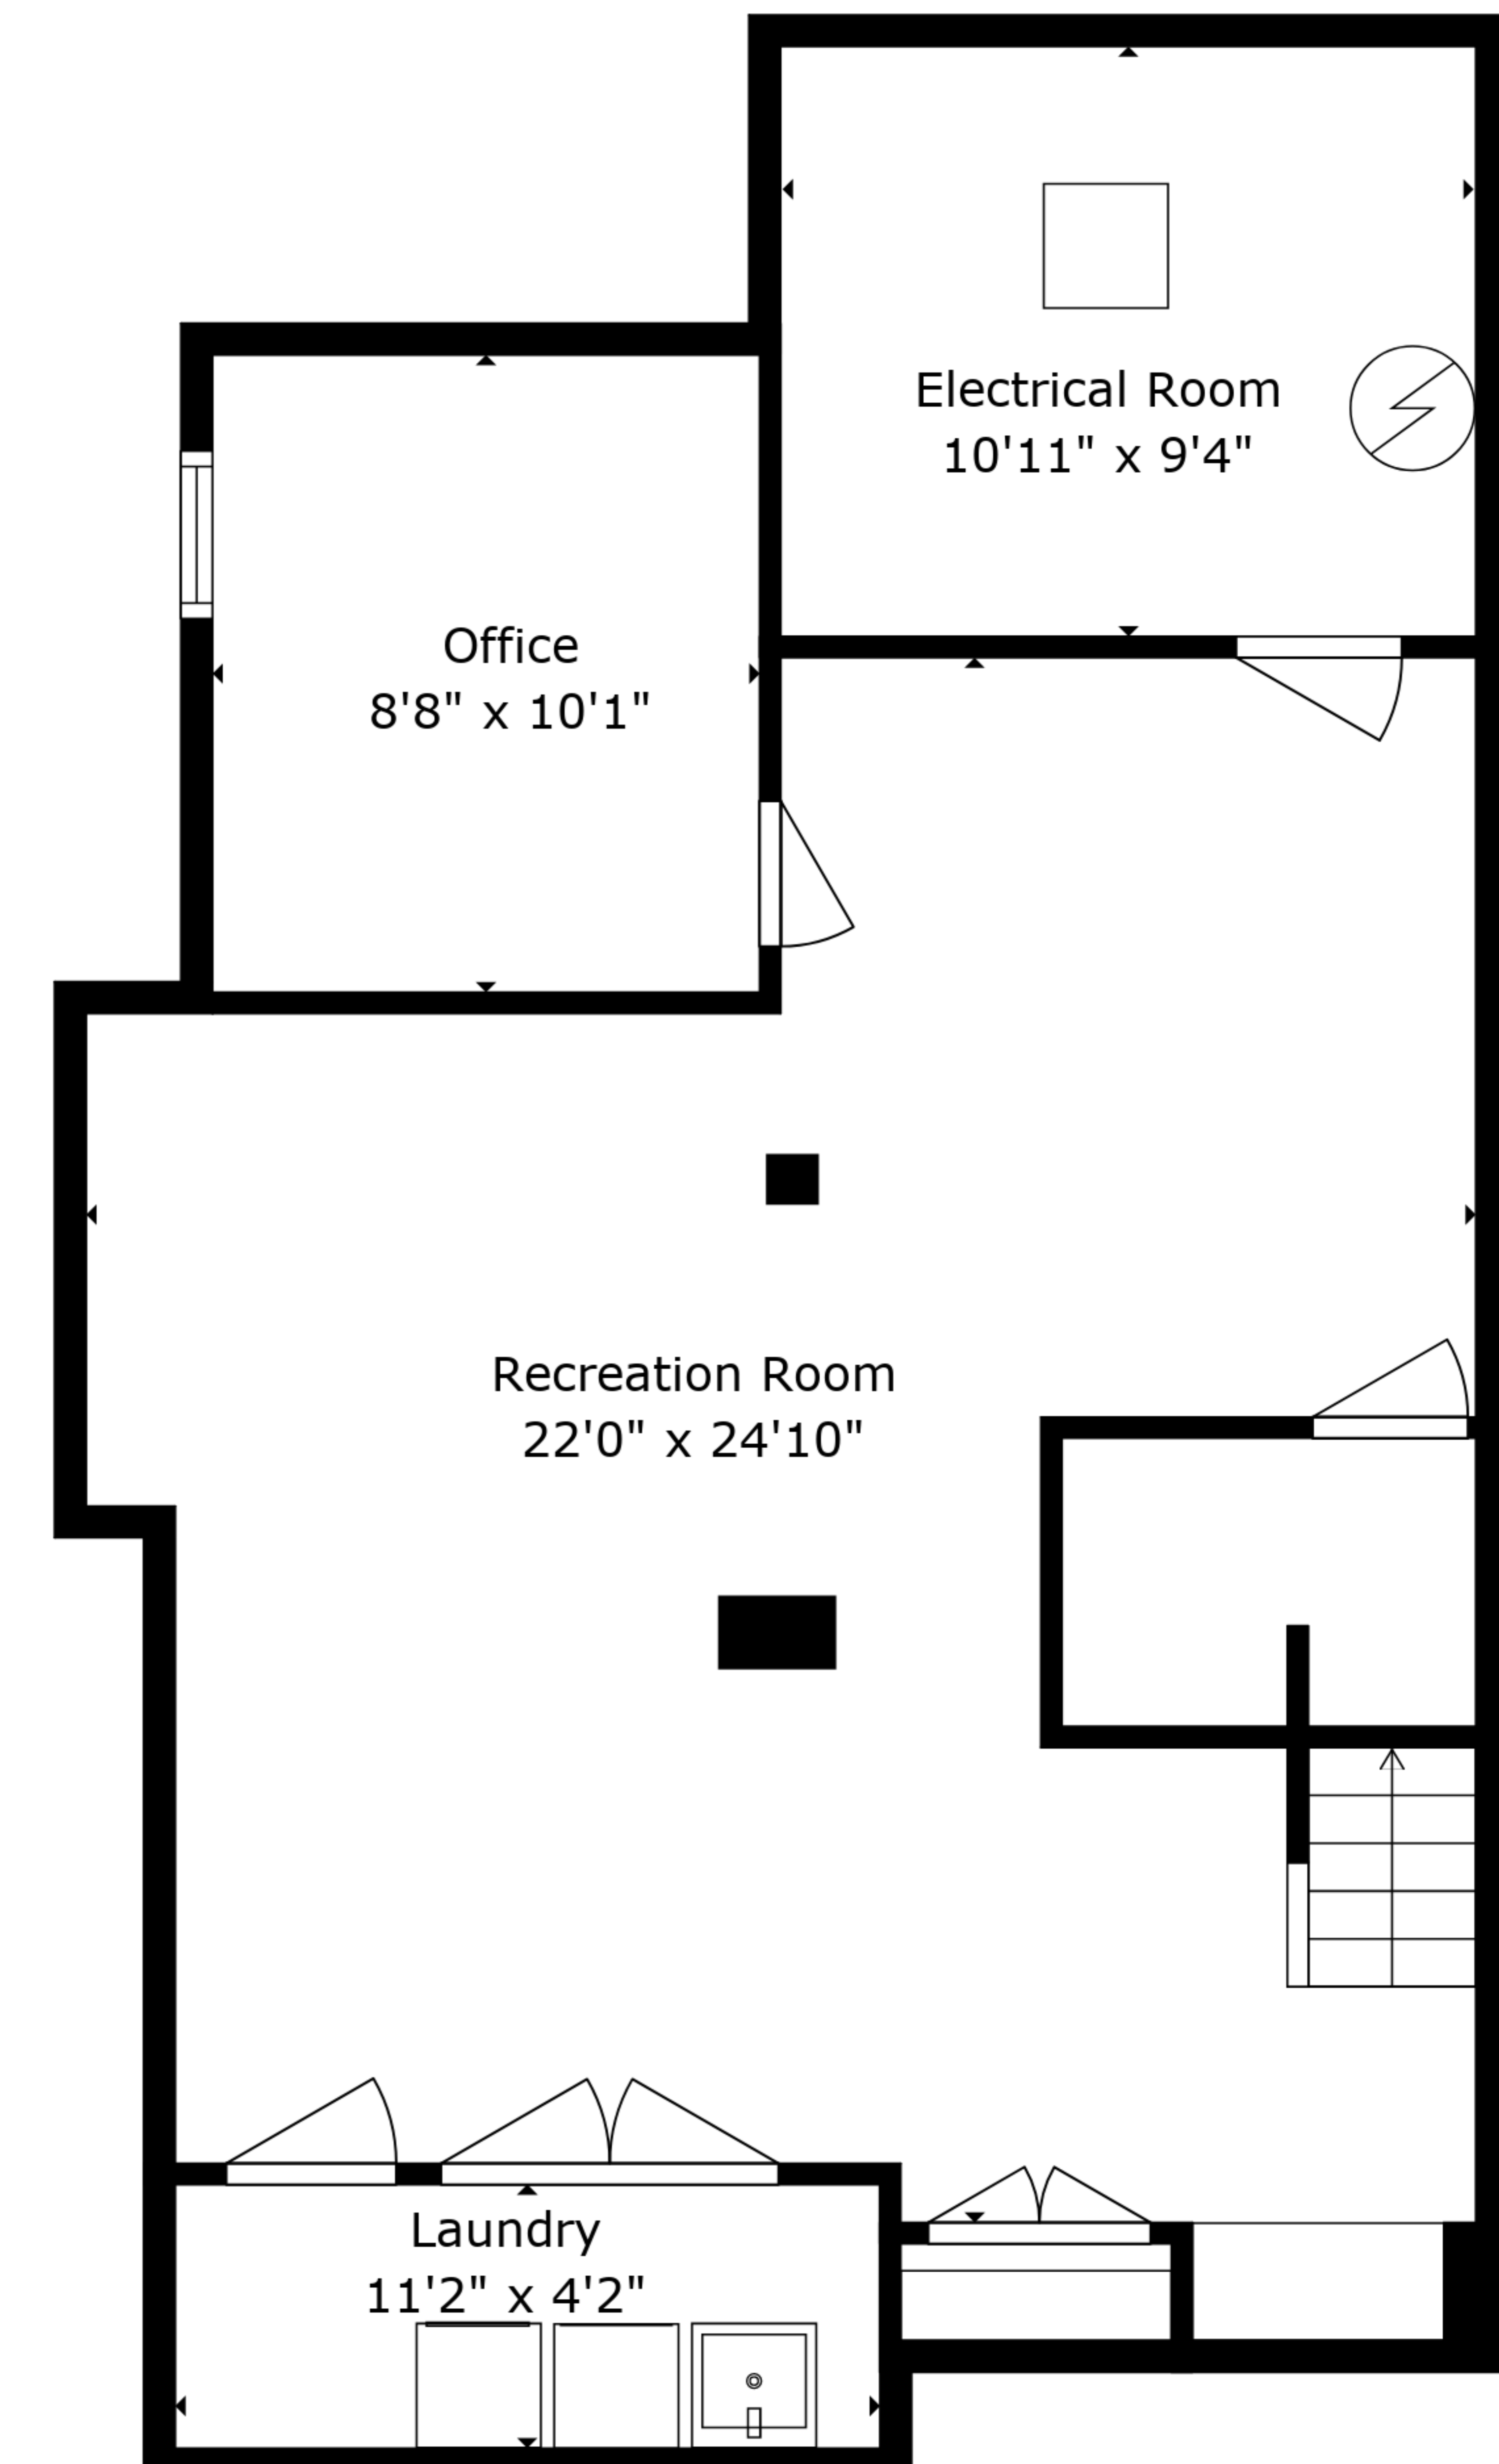

**TOTAL: 2267 sq. ft**  
 BELOW GROUND: 578 sq. ft, FLOOR 1: 883 sq. ft, FLOOR 2: 806 sq. ft  
 EXCLUDED AREAS: LAUNDRY: 47 sq. ft, ELECTRICAL ROOM: 103 sq. ft, COVERED PATIO: 45 sq. ft,  
 PORCH: 104 sq. ft

Sizes And Measurements Are Approximate And Not Guaranteed To Be Exact Or To Scale.

**TOTAL: 2267 sq. ft**

BELOW GROUND: 578 sq. ft, FLOOR 1: 883 sq. ft, FLOOR 2: 806 sq. ft  
 EXCLUDED AREAS: LAUNDRY: 47 sq. ft, ELECTRICAL ROOM: 103 sq. ft, COVERED PATIO: 45 sq. ft,  
 PORCH: 104 sq. ft

Sizes And Measurements Are Approximate And Not Guaranteed To Be Exact Or To Scale.

Floor 1

Floor 2

Lower Level

**TOTAL: 2267 sq. ft**  
 BELOW GROUND: 578 sq. ft, FLOOR 1: 883 sq. ft, FLOOR 2: 806 sq. ft  
 EXCLUDED AREAS: LAUNDRY: 47 sq. ft, ELECTRICAL ROOM: 103 sq. ft, COVERED PATIO: 45 sq. ft,  
 PORCH: 104 sq. ft