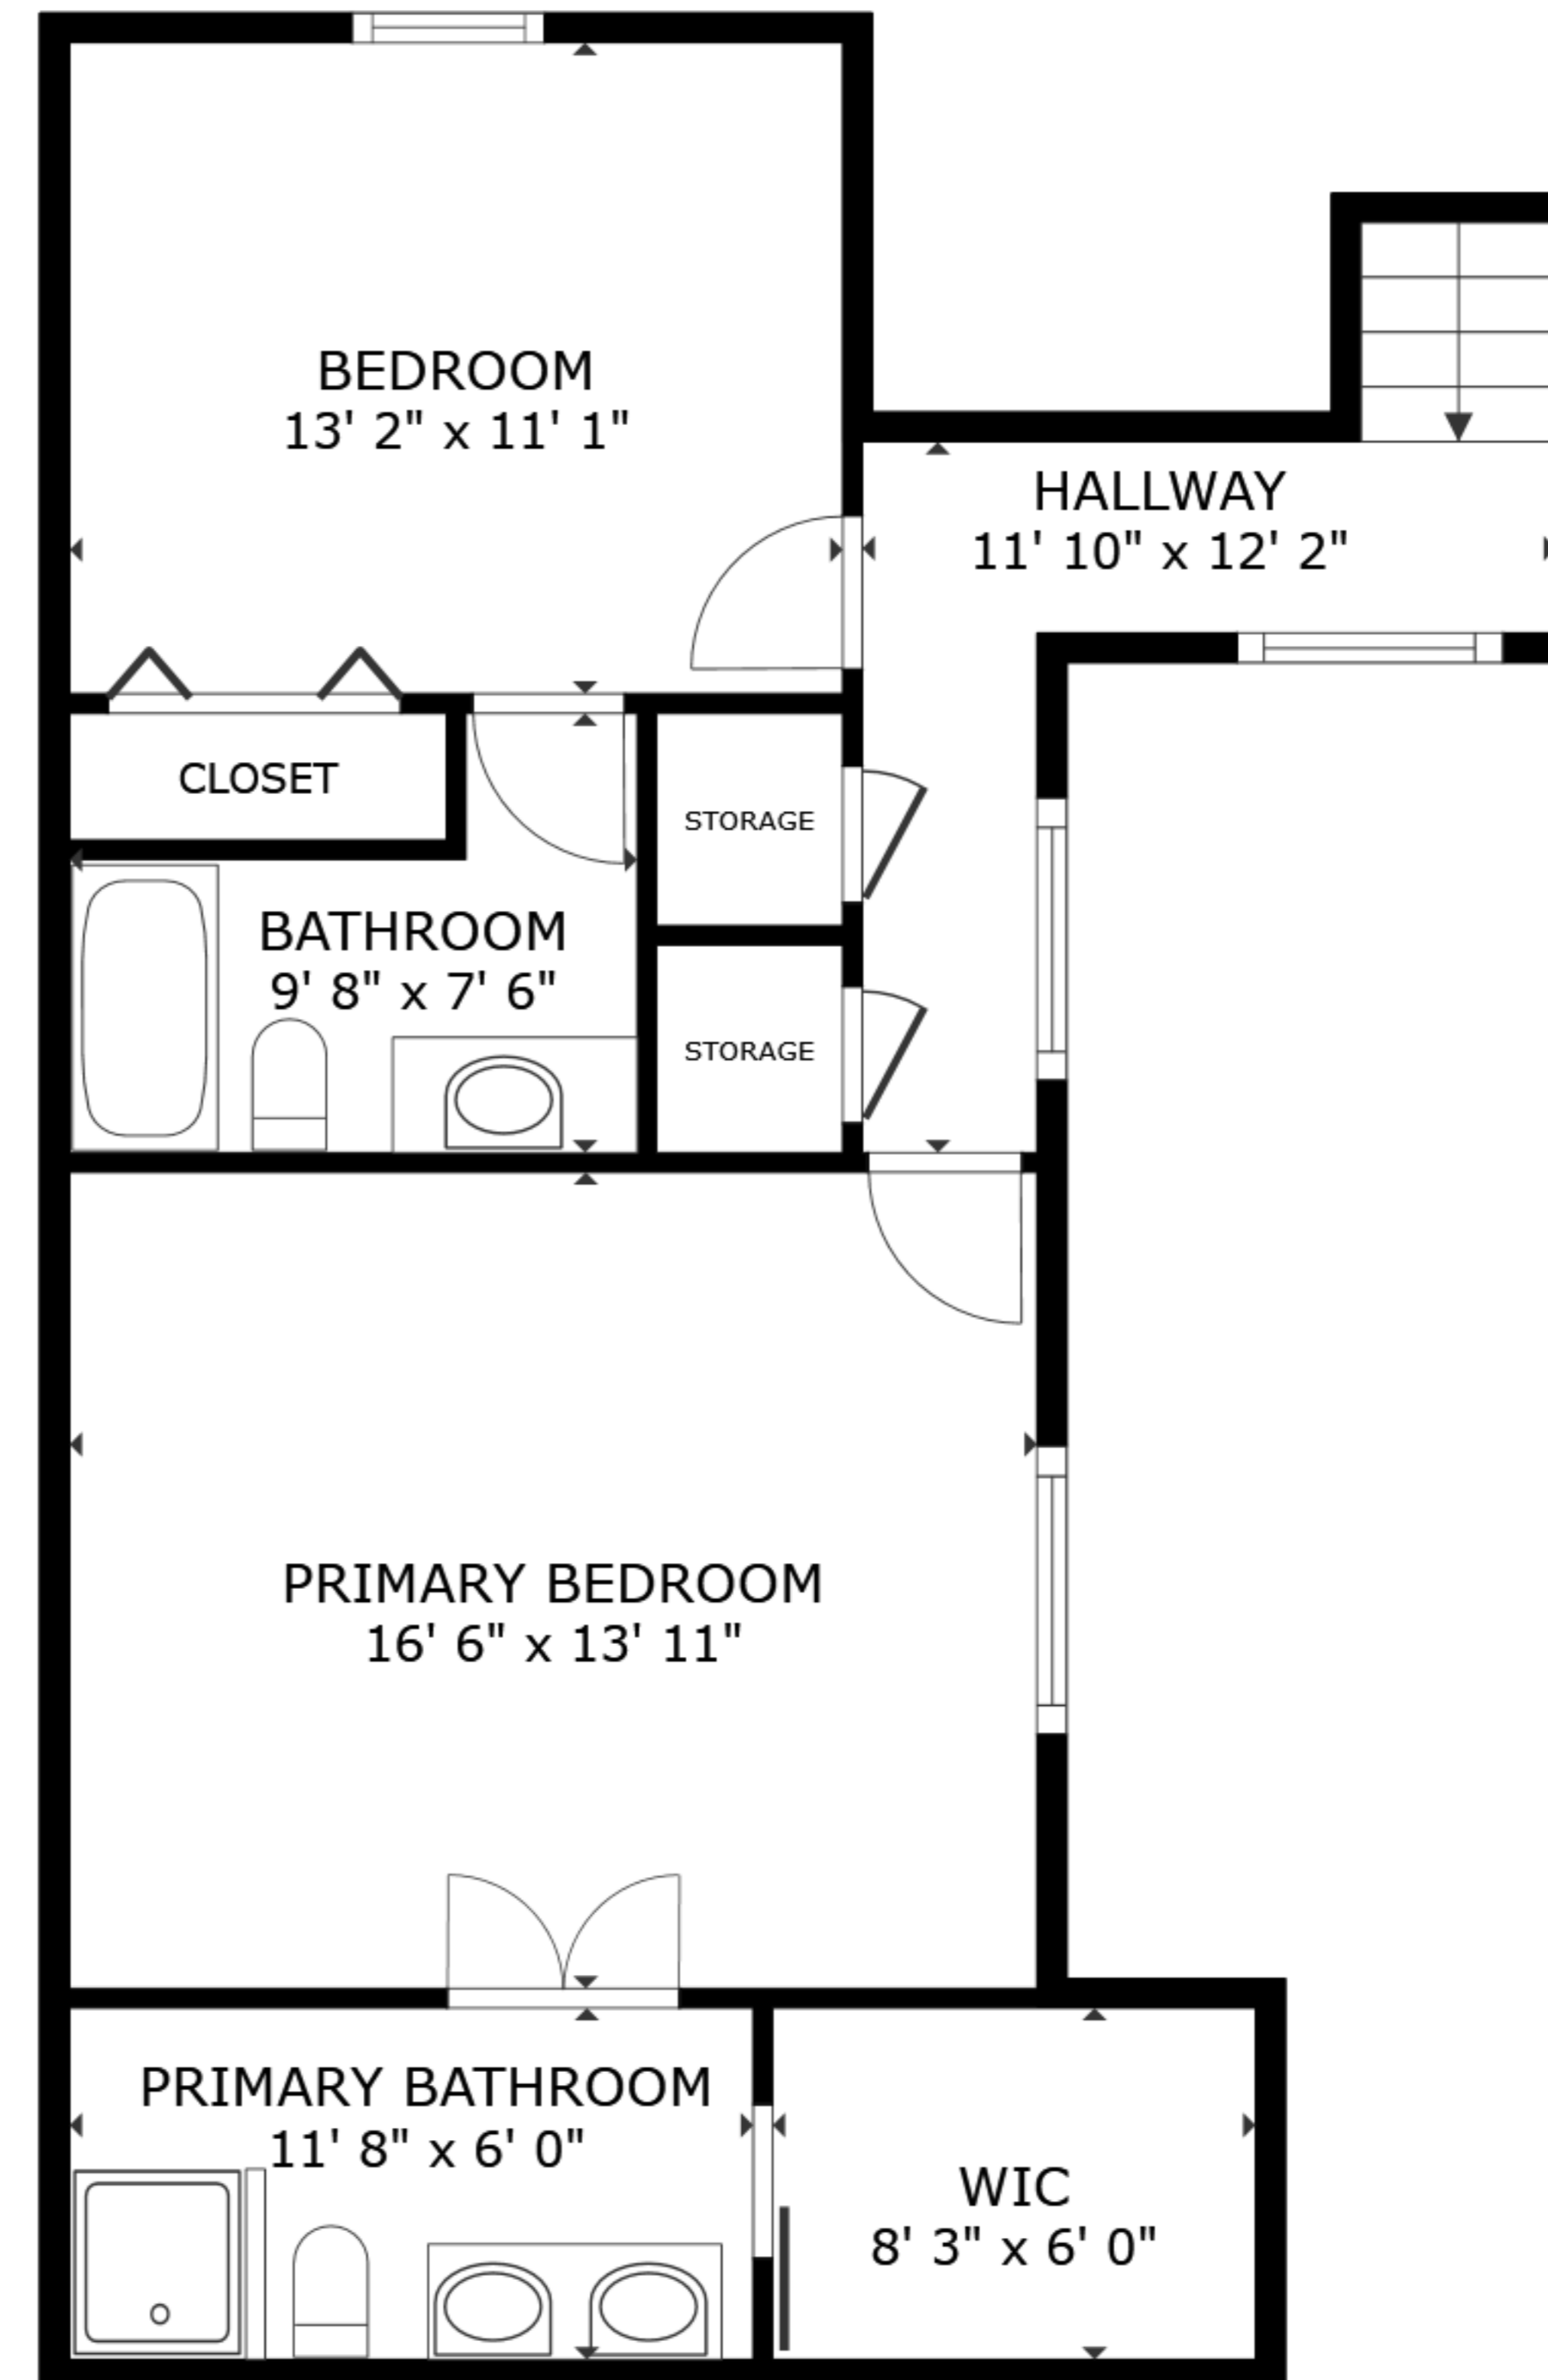

FLOOR 1

FLOOR 2

GROSS INTERNAL AREA
 FLOOR 1 720 sq.ft. FLOOR 2 694 sq.ft.
 TOTAL : 1,414 sq.ft.

SIZES AND DIMENSIONS ARE APPROXIMATE, ACTUAL MAY VARY.