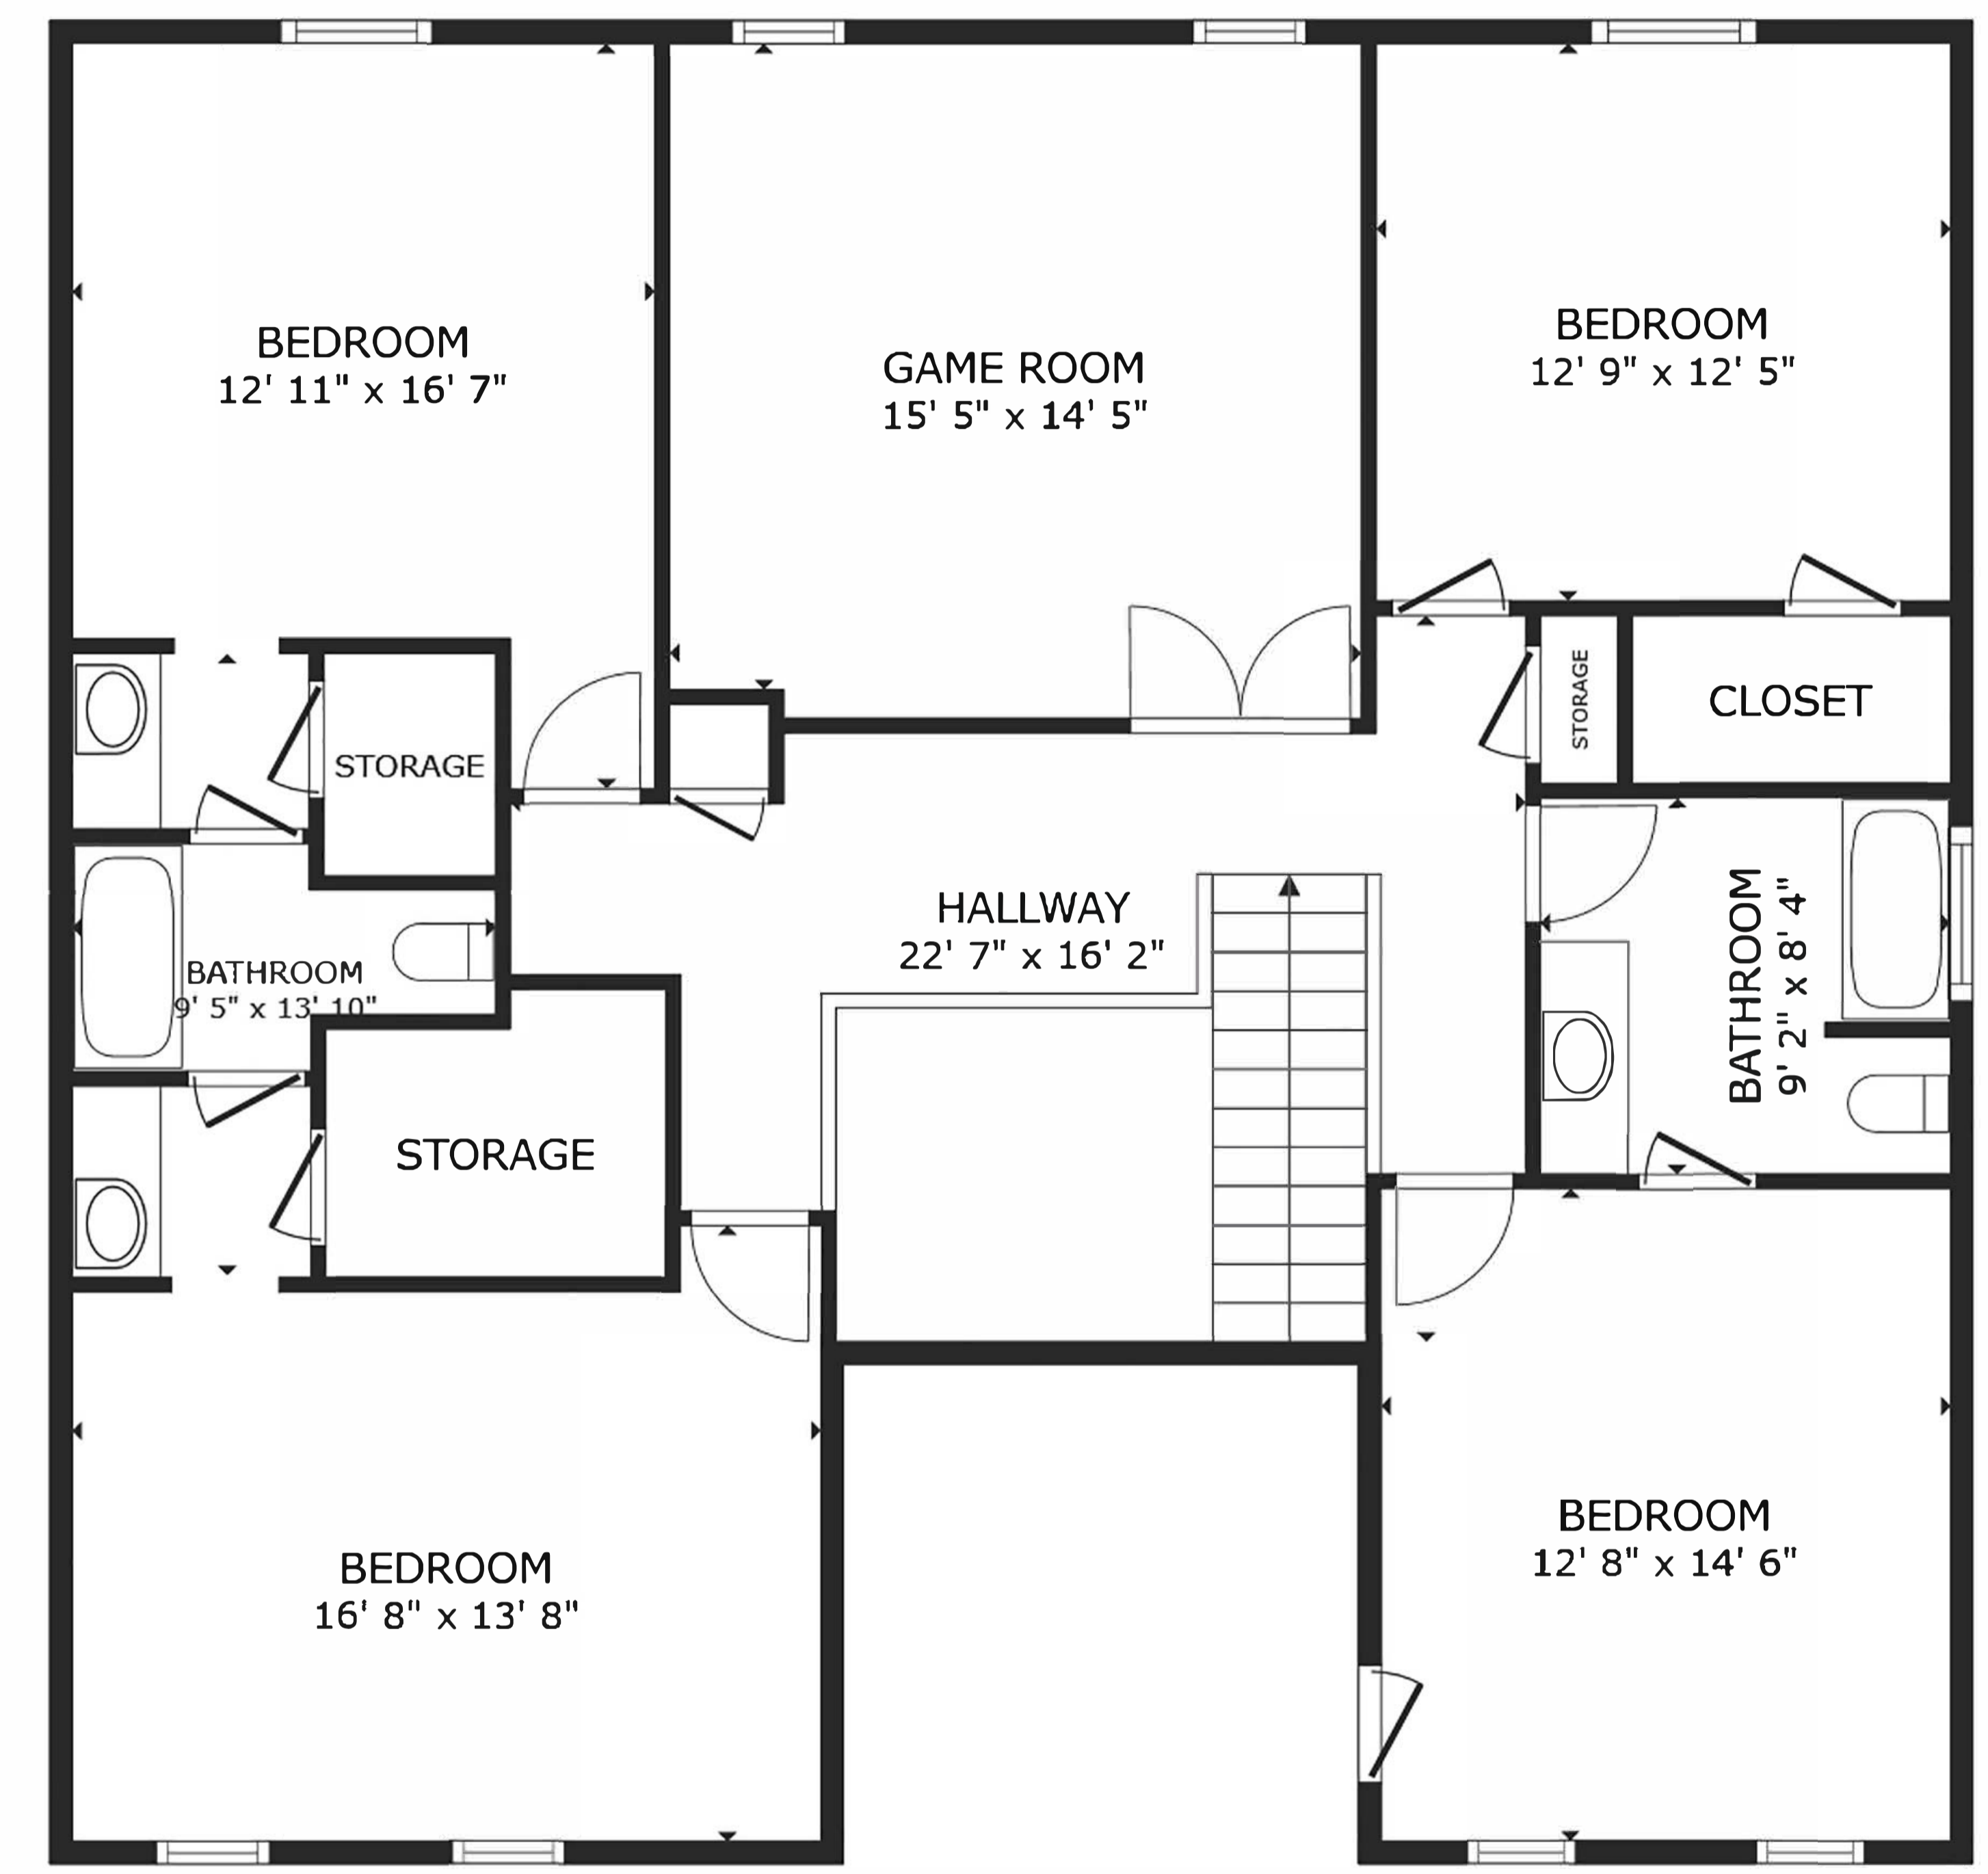

FLOOR 1

FLOOR 2

GROSS INTERNAL AREA
 FLOOR 1 1,841 sq.ft. FLOOR 2 1,532 sq.ft.
 TOTAL : 3,373 sq.ft.
 SIZES AND DIMENSIONS ARE APPROXIMATE, ACTUAL MAY VARY.