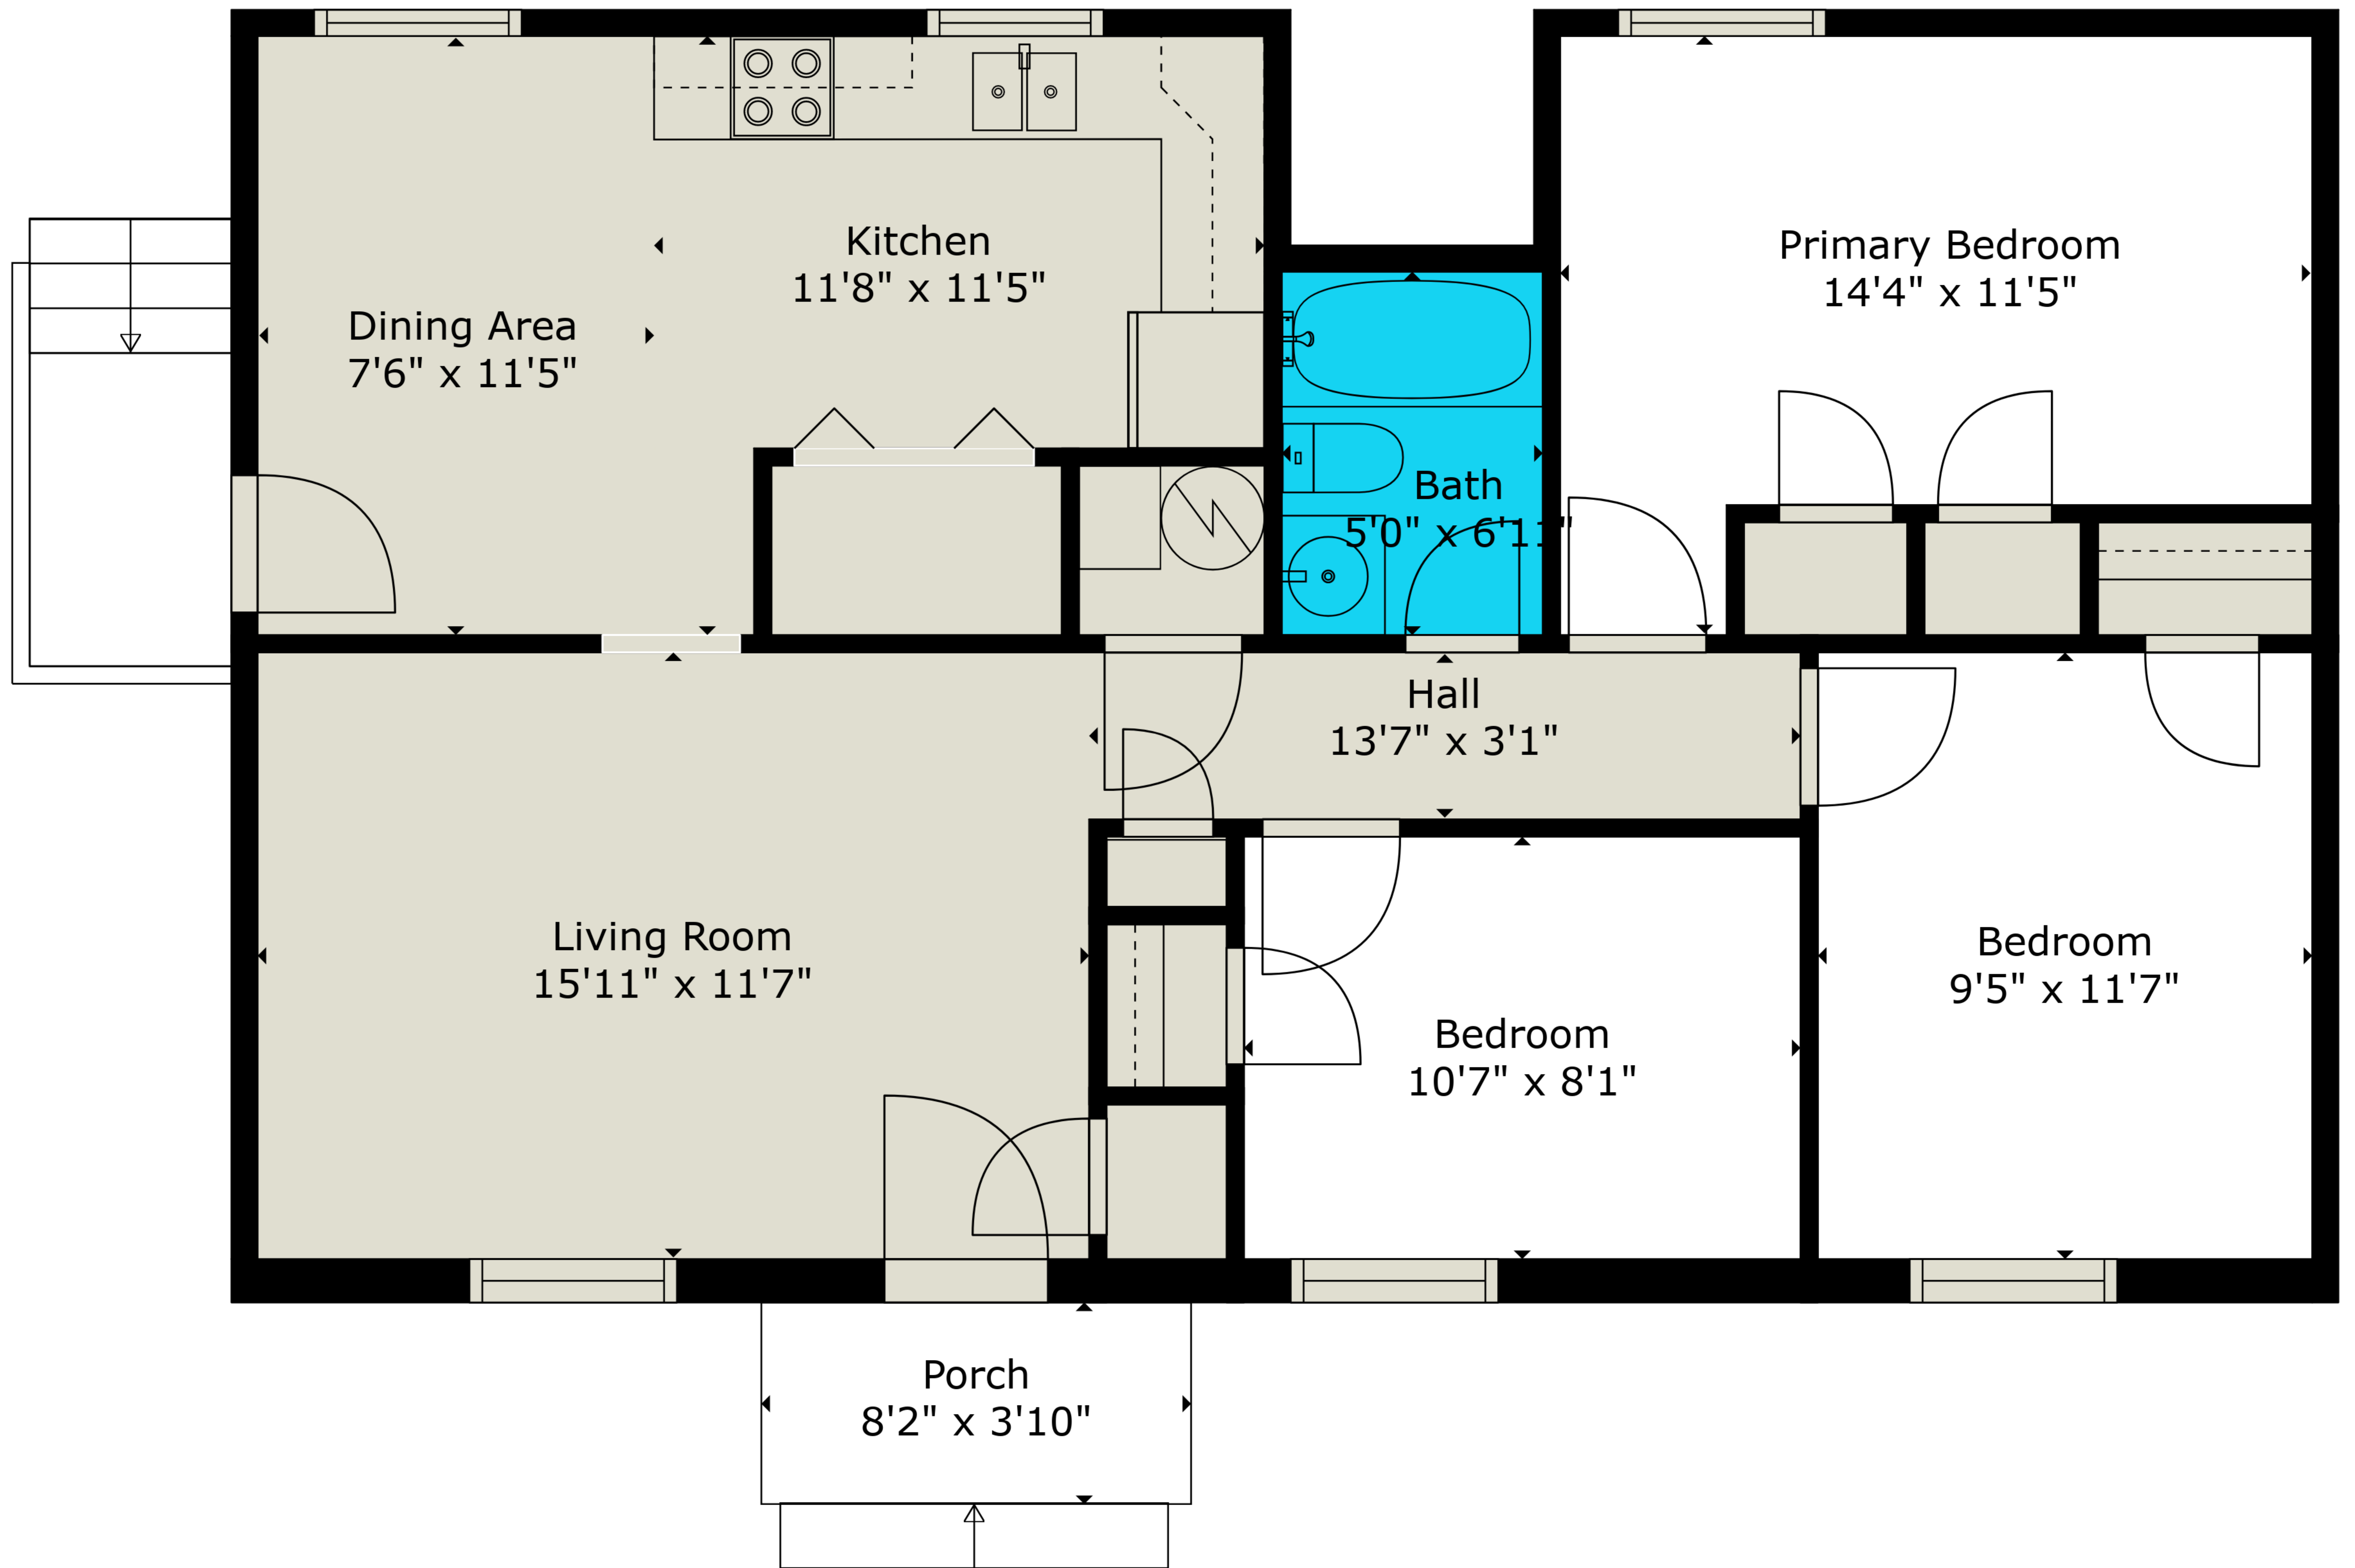

ESTIMATED AREAS

GLA FLOOR 1: 972 sq. ft EXCLUDED AREAS 32 sq. ft
 Total GLA 972 sq. ft, total area 1004 sq. ft

Measurements Are Deemed Reliable But Not Guaranteed. Final Square Footage Should Be Provided By Appraiser.