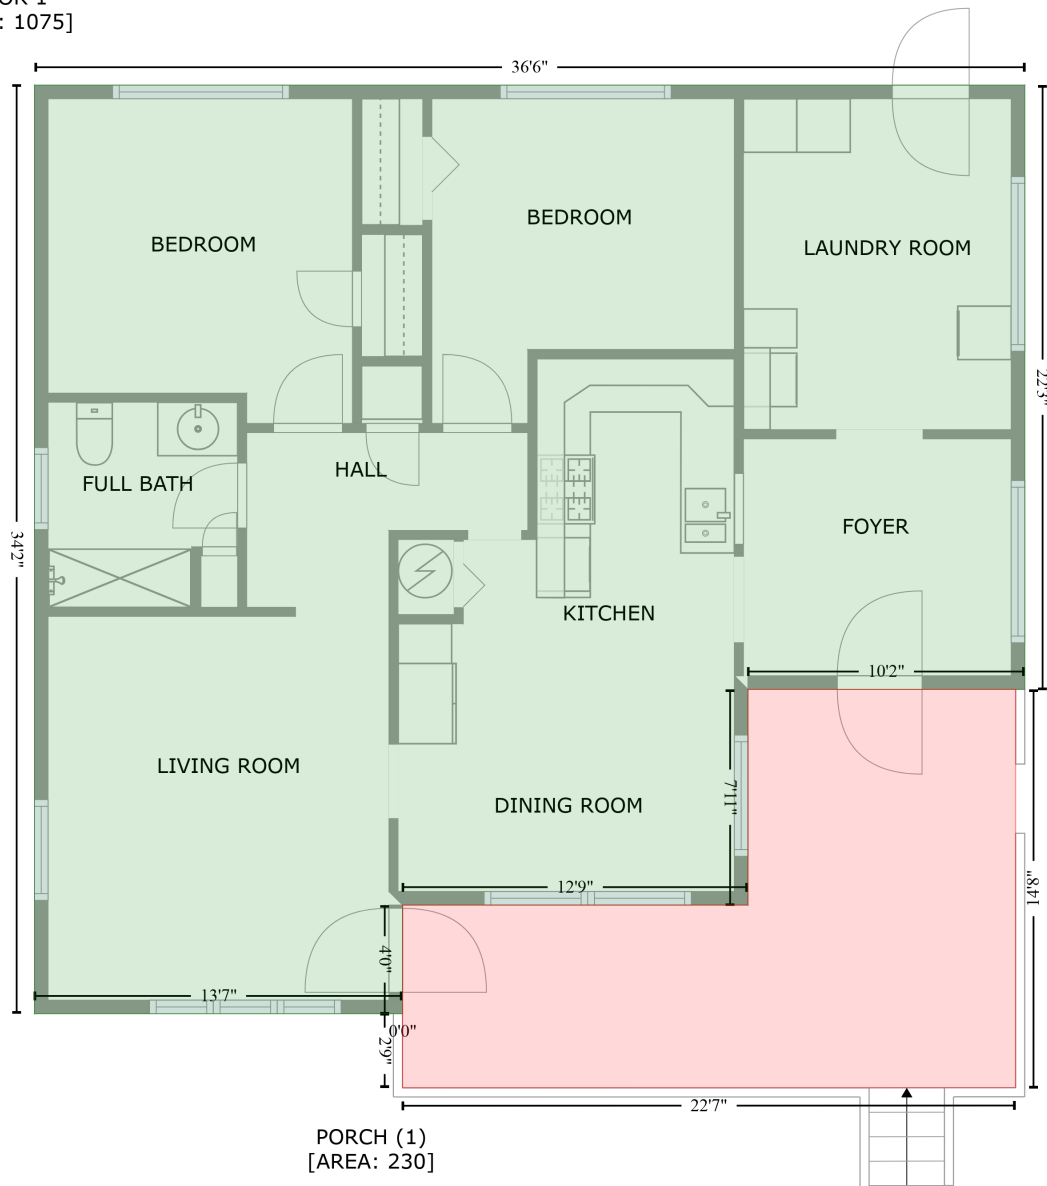

114 Nantz Avenue, Mount Holly, Gaston County, North Carolina, United States, 28120

Gross Living Area: 1075 sq. ft

FLOOR 1
[AREA: 1075]

PORCH (1)
[AREA: 230]

Space	Area (sq. ft)	Calculation <small>Coordinate Polygon Area Algorithm using inches</small>
FLOOR 1 (Living area)	1075	$-((438 + 438) * (77.2 - 344) + (438 + 315.5) * (344 - 344) + (315.5 + 315.5) * (344 - 439.3) + (315.5 + 162.8) * (439.3 - 439.3) + (162.8 + 162.8) * (439.3 - 487.4) + (162.8 + 0) * (487.4 - 487.4) + (0 + 0) * (487.4 - 77.2) + (0 + 438) * (77.2 - 77.2)) * 0.5 * 0.00694$
PORCH (Non-living area)	230	$-((434 + 434) * (344 - 520) + (434 + 162.8) * (520 - 520.1) + (162.8 + 162.8) * (520.1 - 487.4) + (162.8 + 162.8) * (487.4 - 487.4) + (162.8 + 162.8) * (487.4 - 439.3) + (162.8 + 315.5) * (439.3 - 439.3) + (315.5 + 315.5) * (439.3 - 344) + (315.5 + 434) * (344 - 344)) * 0.5 * 0.00694$