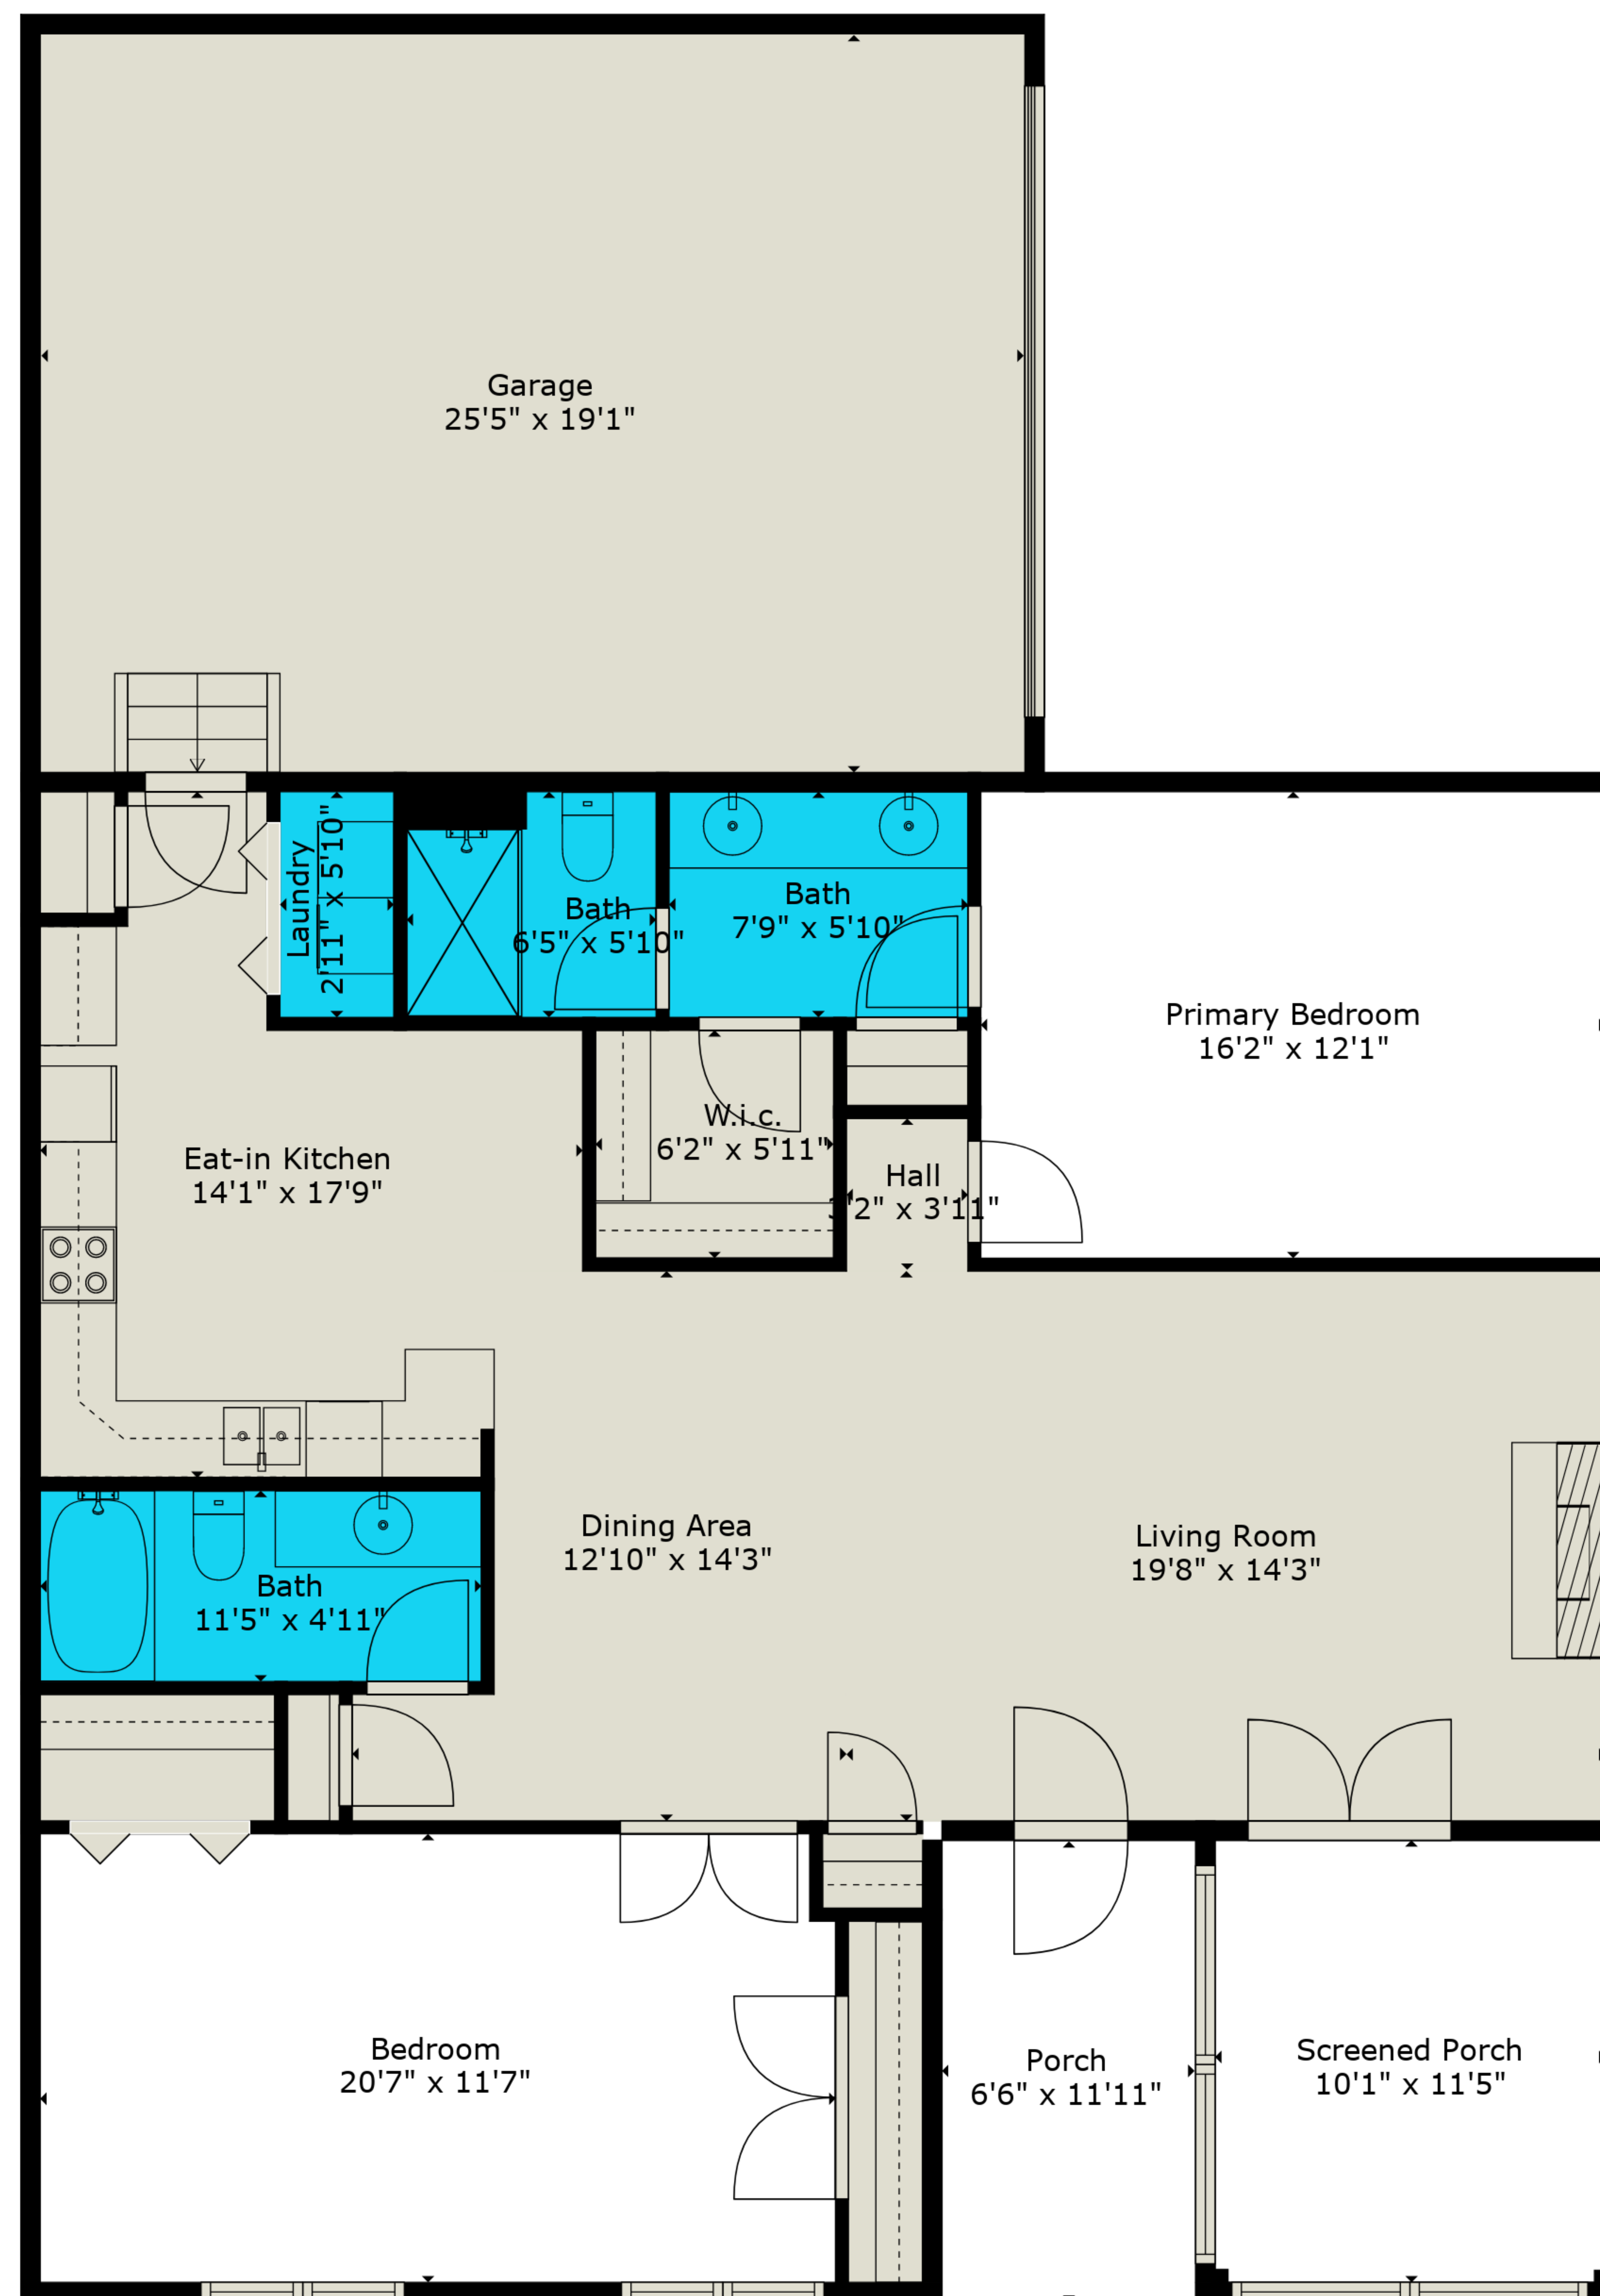

**ESTIMATED AREAS**

GLA FLOOR 1: 1422 sq. ft EXCLUDED AREAS 726 sq. ft  
 Total GLA 1422 sq. ft, total area 2148 sq. ft

Measurements Are Deemed Reliable But Not Guaranteed. Final Square Footage Should Be Provided By Appraiser.