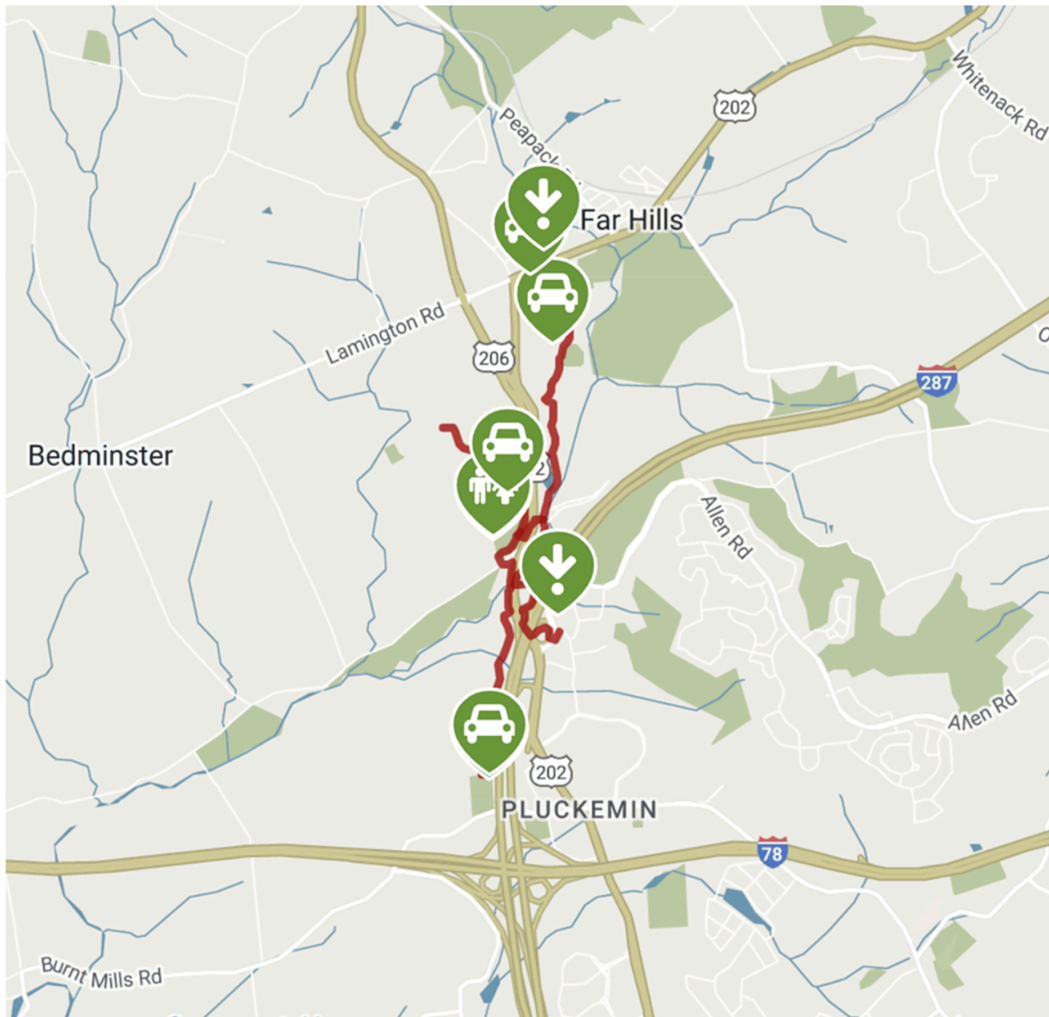

Hike & Bikeway

Bedminster Hike and Bikeway

Presented by:

Janine Rose

Cell: 908-229-6253 | Janine@janinerose.com | Janinerose.com