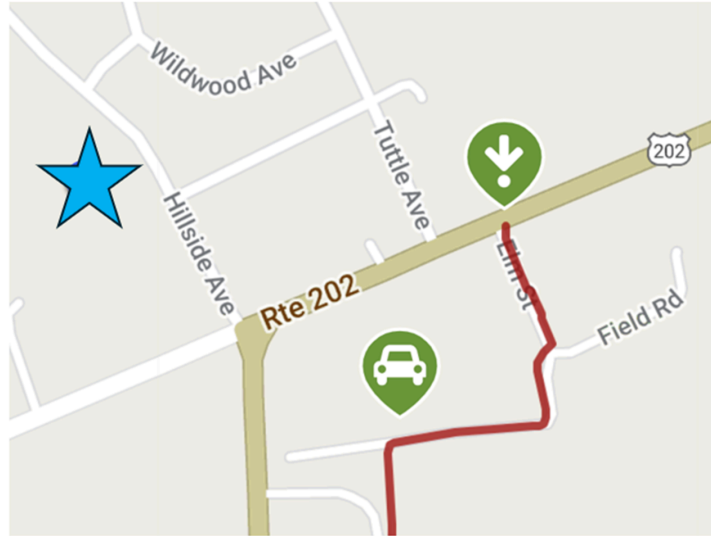

Hike & Bikeway

Bedminster Hike and Bikeway

Presented by:

Janine Rose

Cell: 908-229-6253 | Janine@janinerose.com | Janinerose.com