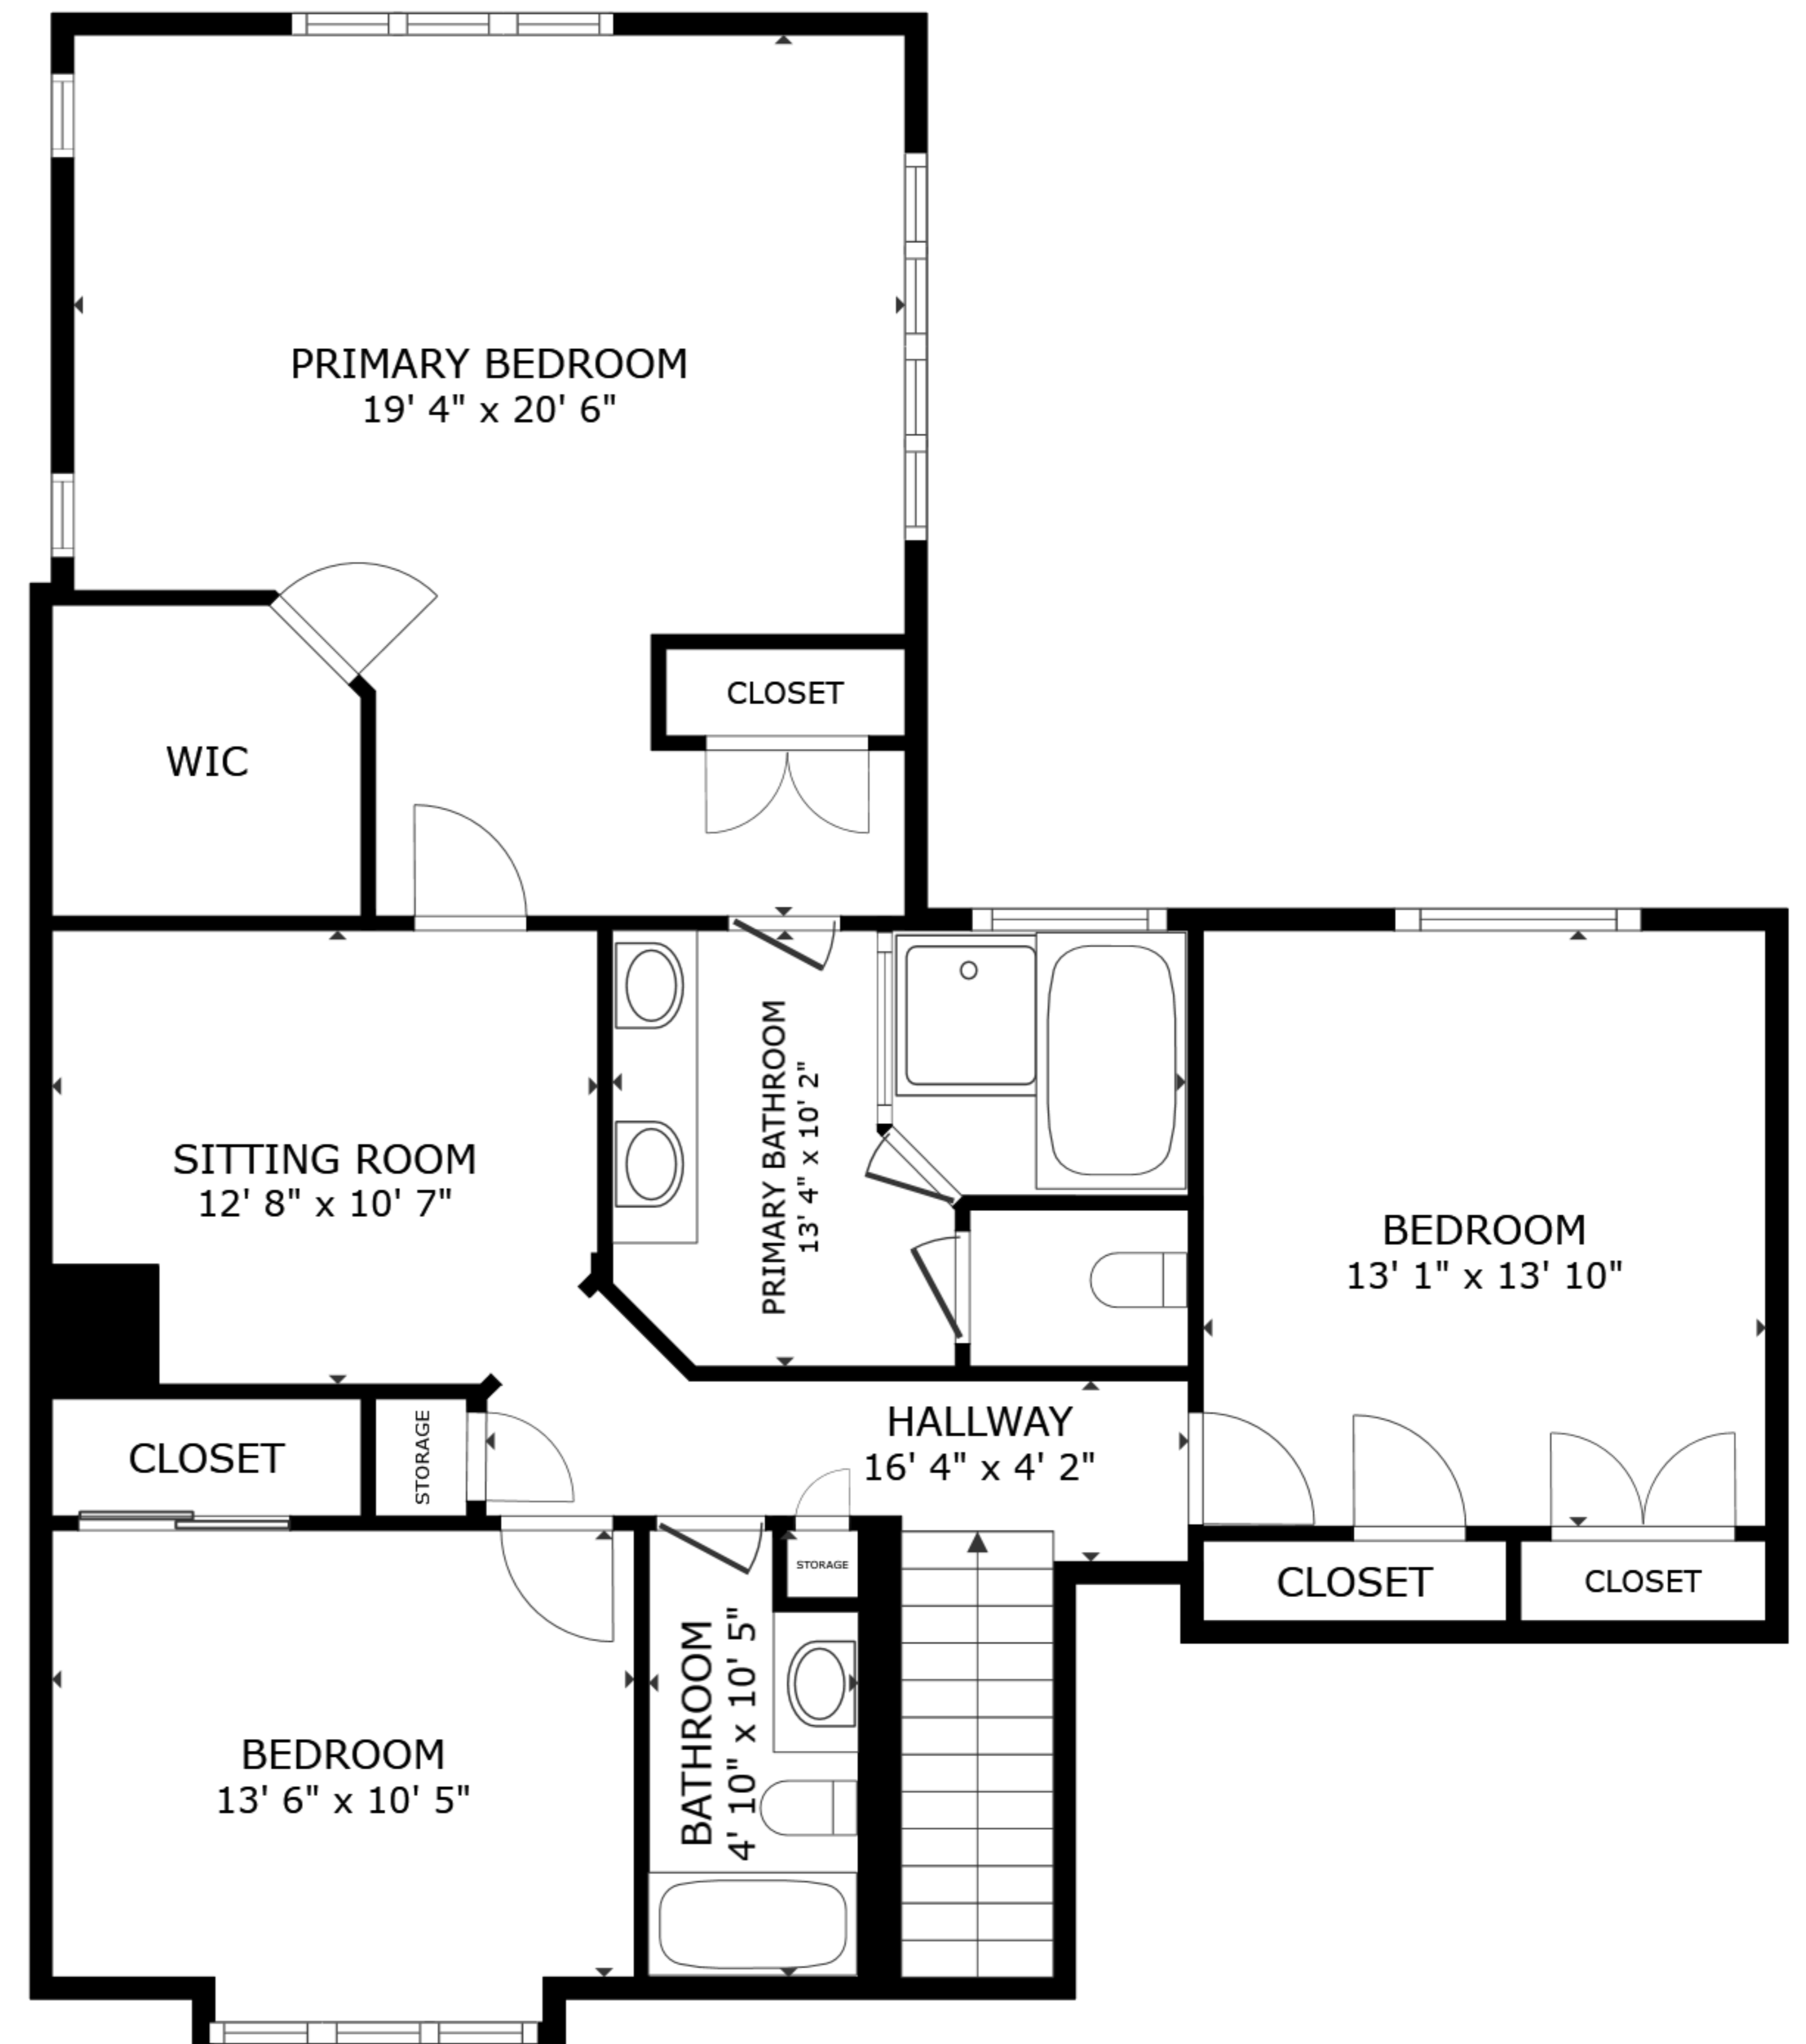

FLOOR 1

FLOOR 2

GROSS INTERNAL AREA
 FLOOR 1 1,096 sq.ft. FLOOR 2 1,240 sq.ft.
 TOTAL : 2,337 sq.ft.

SIZES AND DIMENSIONS ARE APPROXIMATE, ACTUAL MAY VARY.