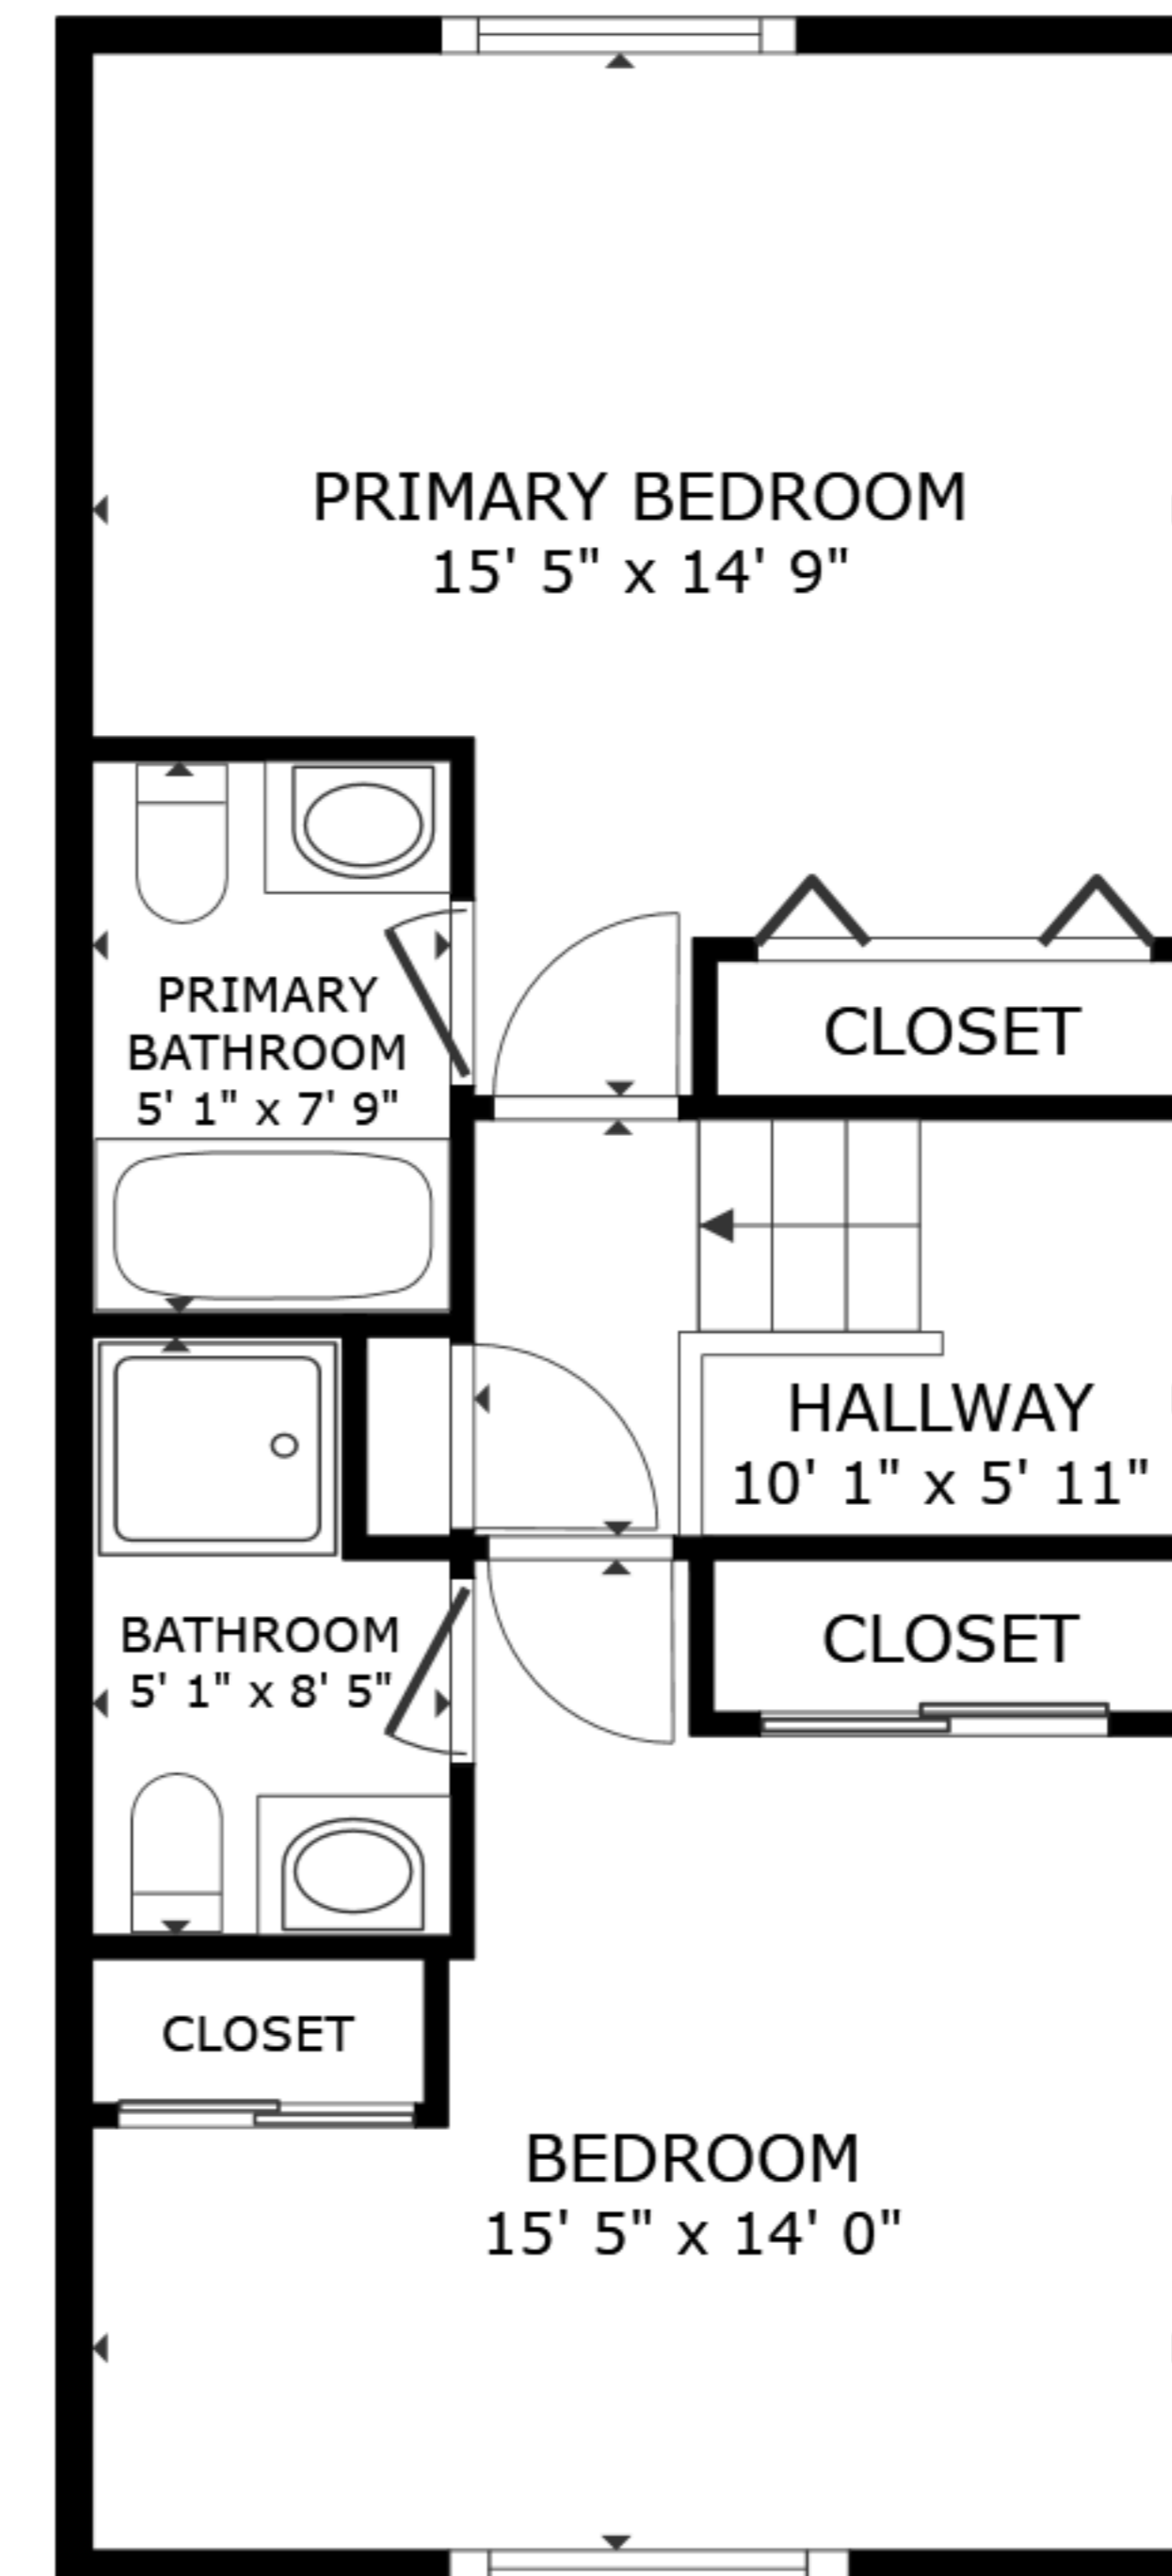

FLOOR 1

FLOOR 2

GROSS INTERNAL AREA
 FLOOR 1 486 sq.ft. FLOOR 2 544 sq.ft.
 EXCLUDED AREAS : PATIO 221 sq.ft. VERANDA 62 sq.ft. STORAGE 21 sq.ft.
 TOTAL : 1,031 sq.ft.
 SIZES AND DIMENSIONS ARE APPROXIMATE, ACTUAL MAY VARY.