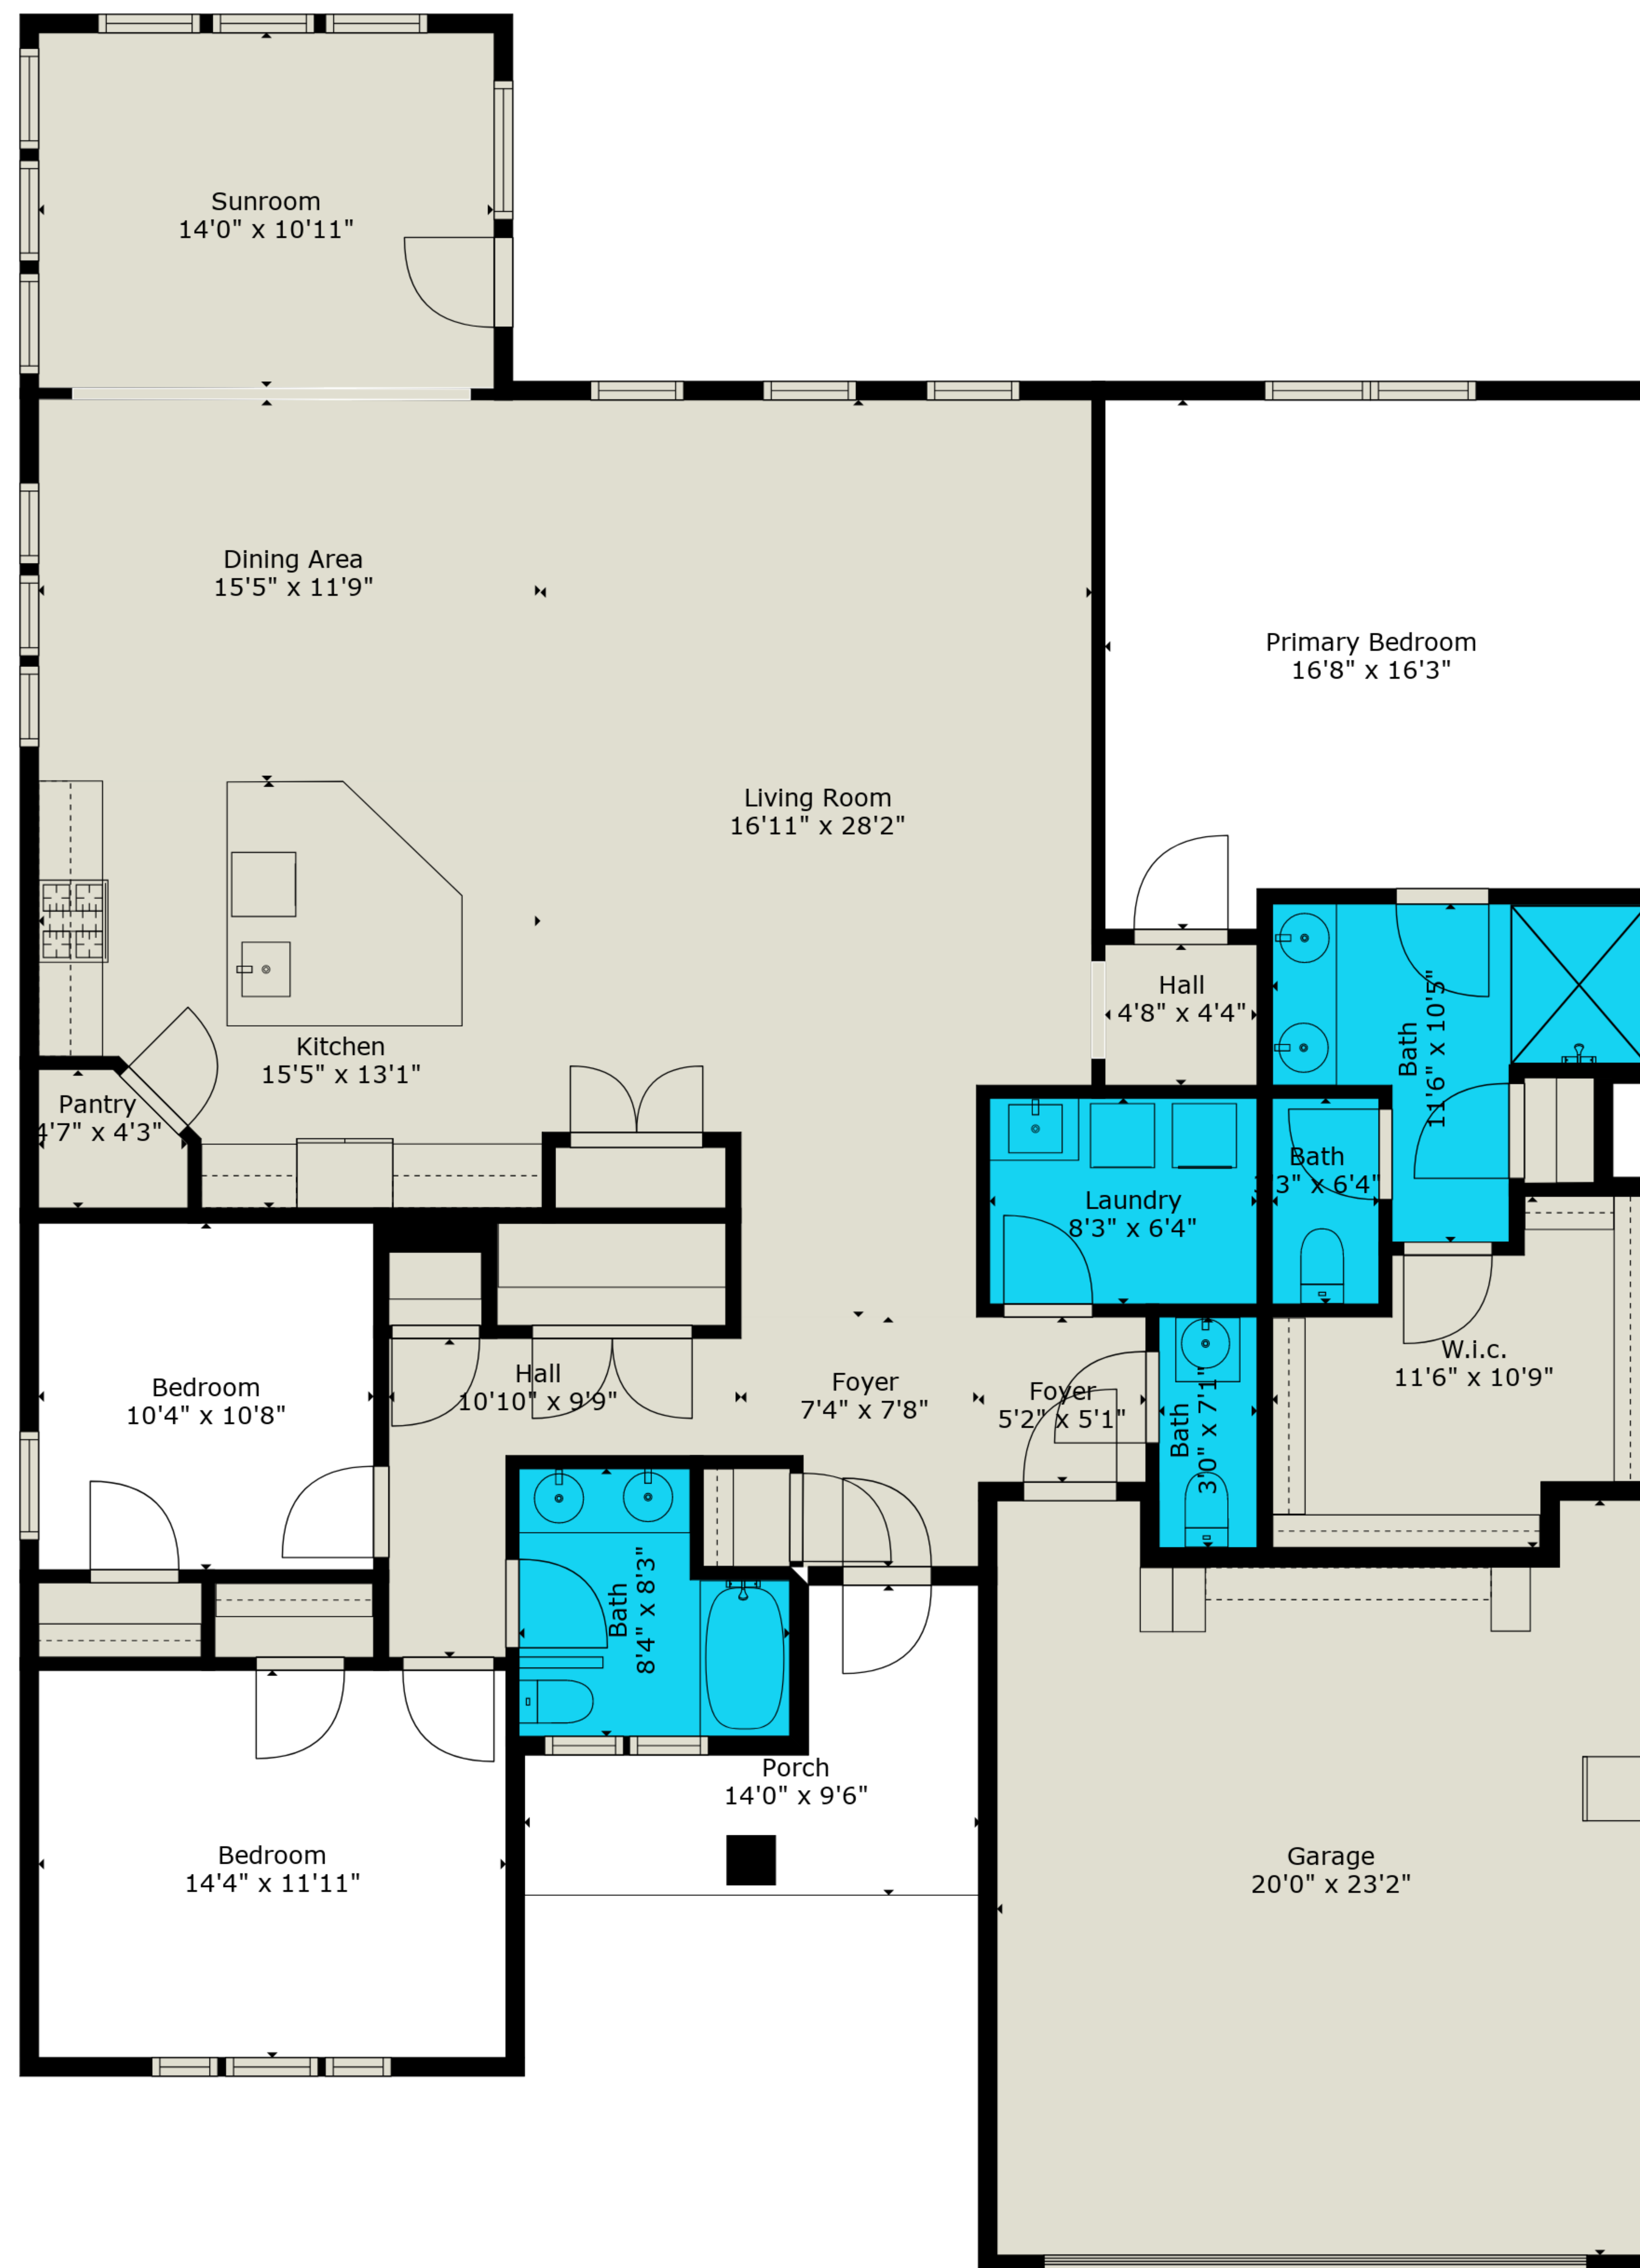

**ESTIMATED AREAS**

GLA FLOOR 1: 2288 sq. ft EXCLUDED AREAS 562 sq. ft  
 Total GLA 2288 sq. ft, total area 2850 sq. ft

Measurements Are Deemed Reliable But Not Guaranteed. Final Square Footage Should Be Provided By Appraiser.