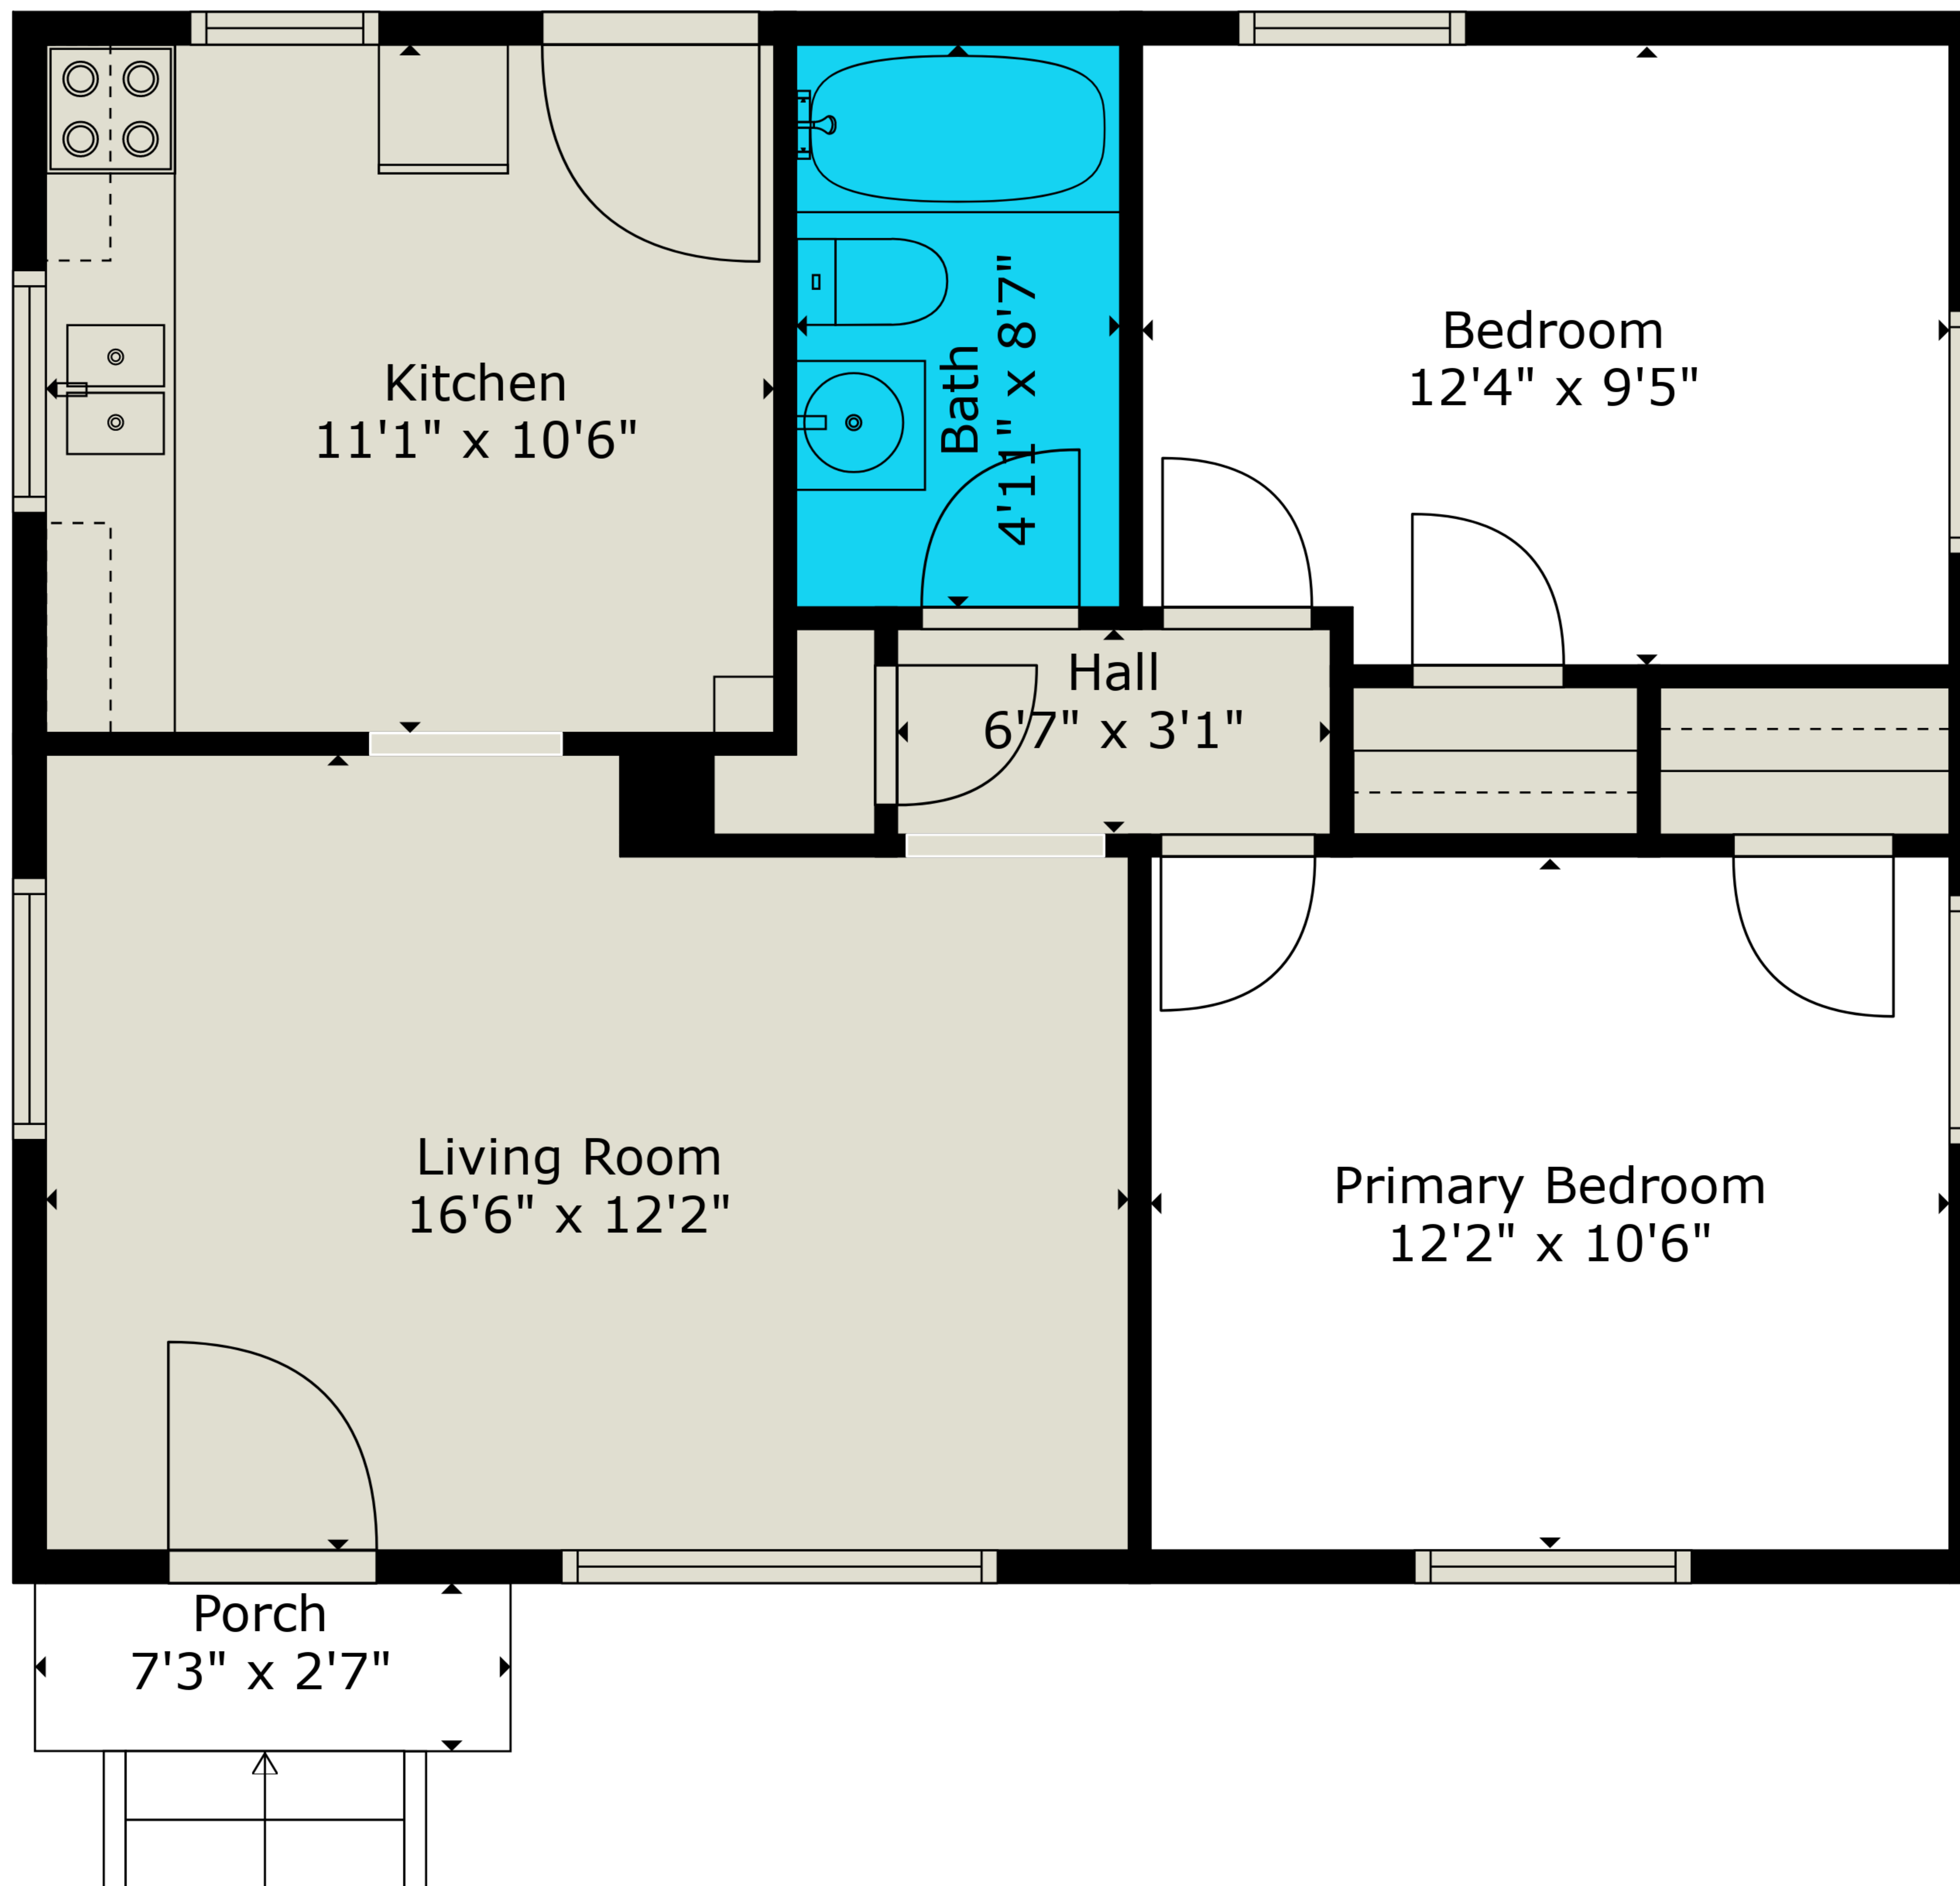

ESTIMATED AREAS

GLA FLOOR 1: 722 sq. ft EXCLUDED AREAS 28 sq. ft
 Total GLA 722 sq. ft, total area 750 sq. ft

Measurements Are Deemed Reliable But Not Guaranteed. Final Square Footage Should Be Provided By Appraiser.