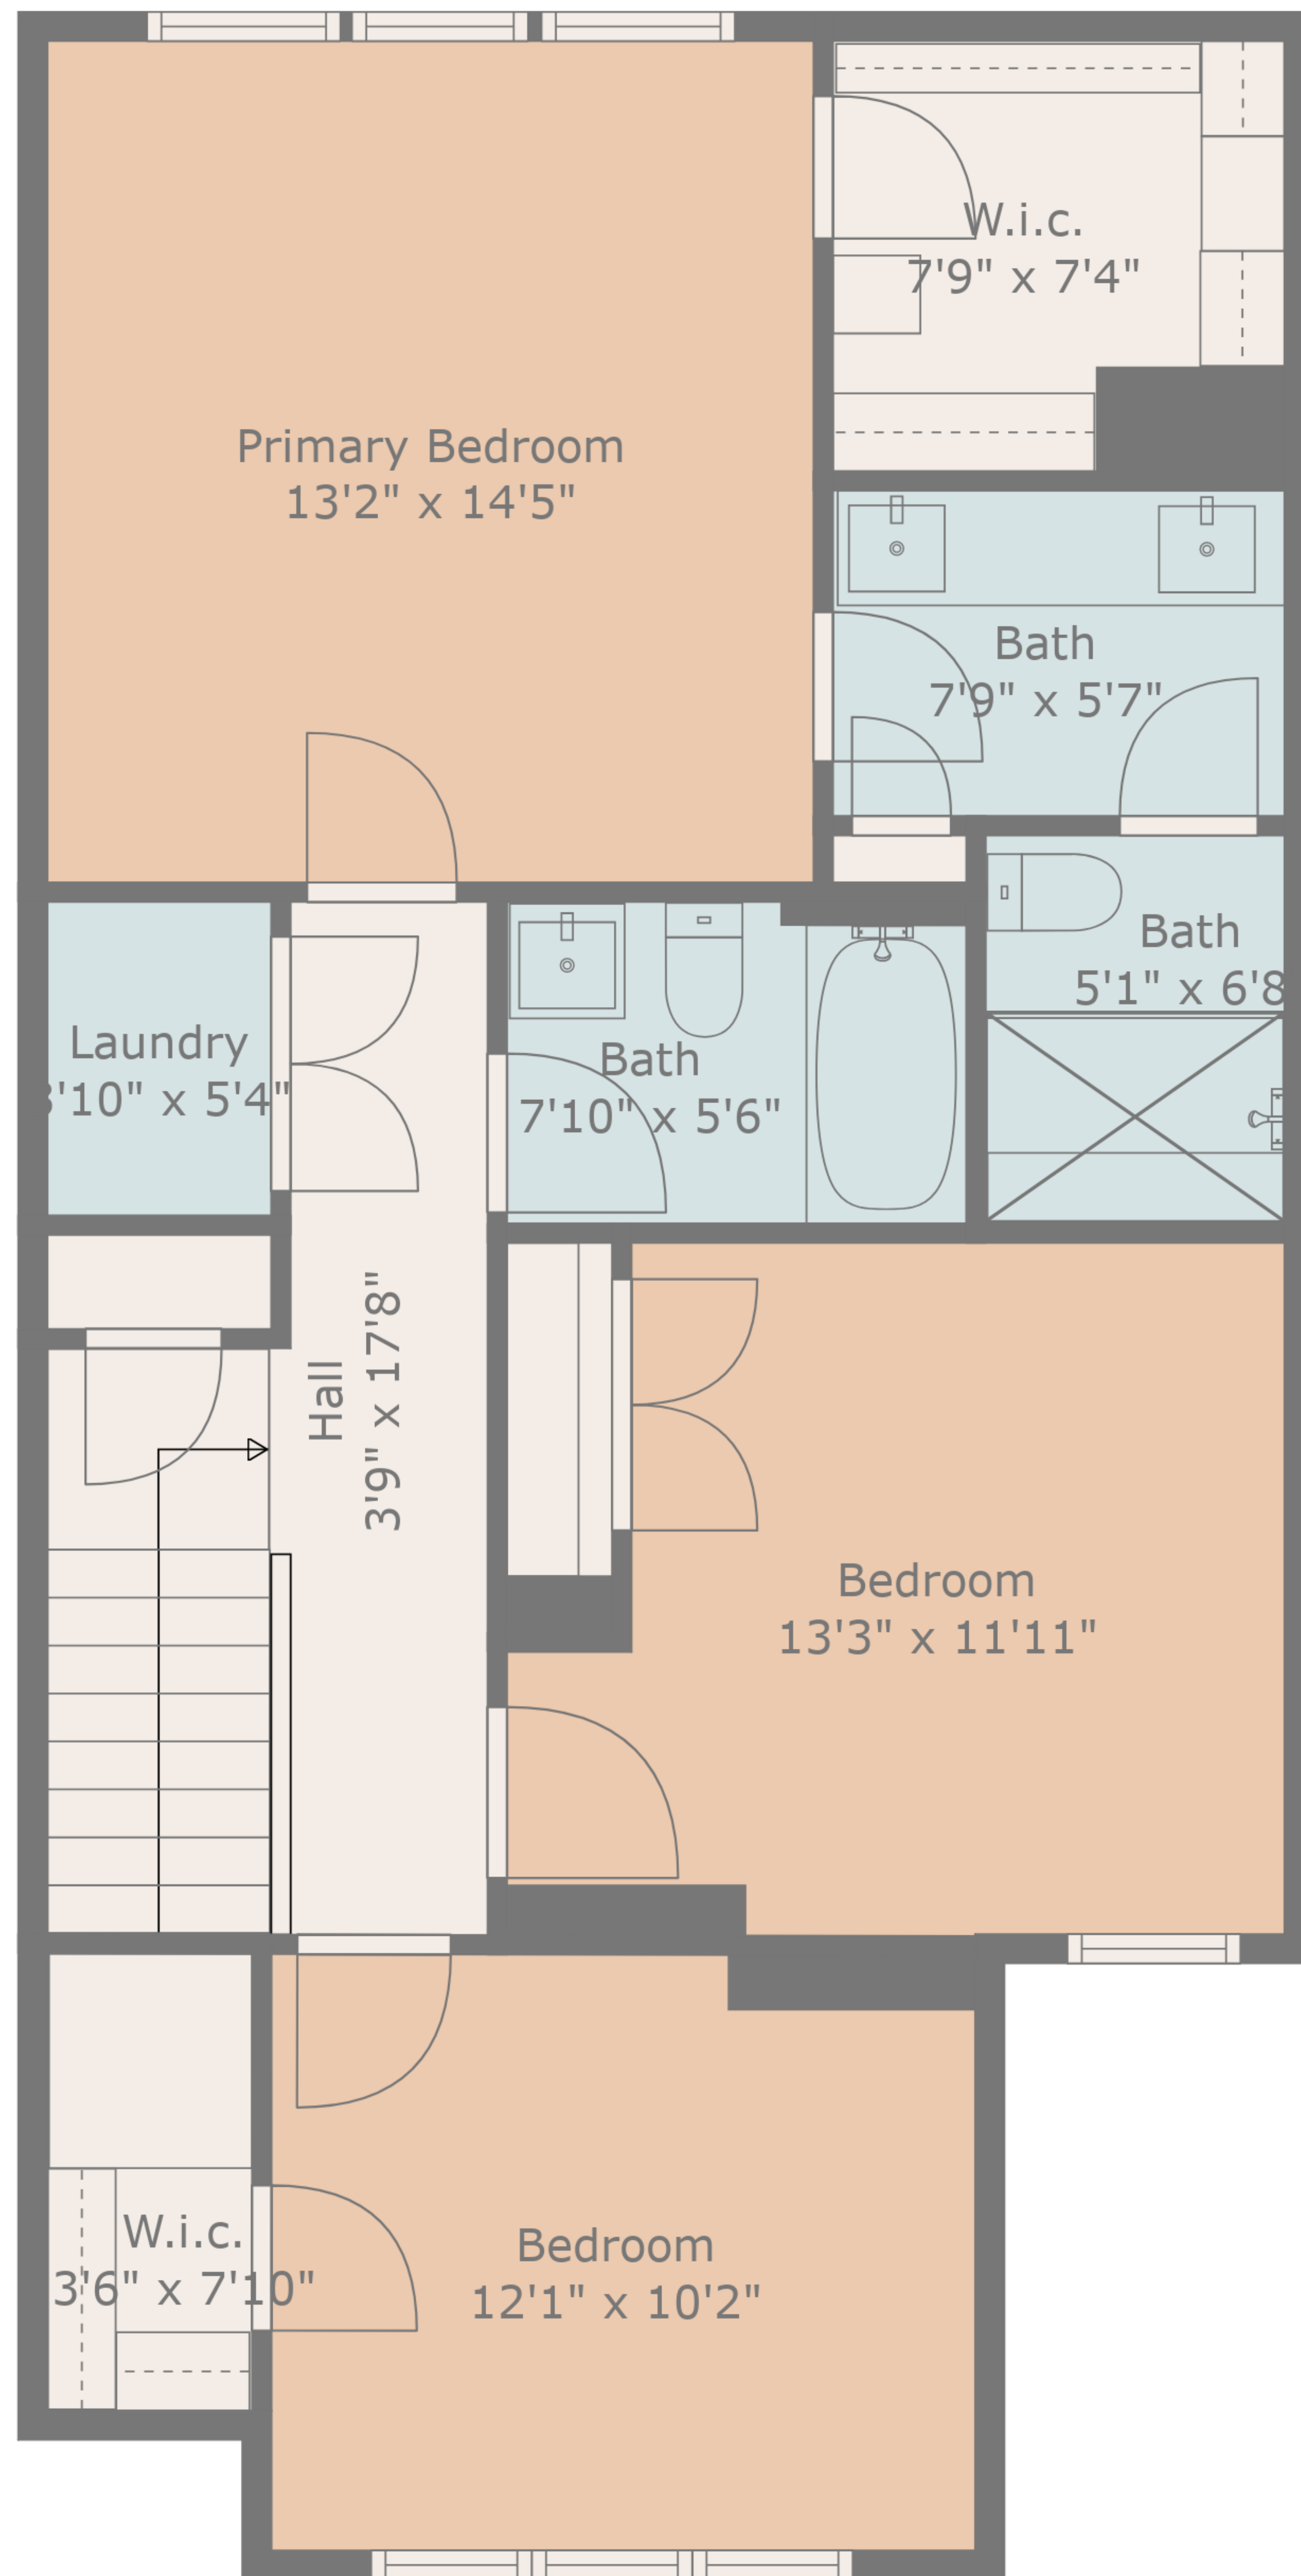

Estimated areas

GLA FLOOR 1: 492 sq. ft, excluded 493 sq. ft
 GLA FLOOR 2: 829 sq. ft, excluded 154 sq. ft
 GLA FLOOR 3: 893 sq. ft, excluded 0 sq. ft
 Total GLA 2214 sq. ft, total scanned area 2861 sq. ft

Floor 1

Floor 2

Floor 3

Estimated areas

GLA FLOOR 1: 492 sq. ft, excluded 493 sq. ft
 GLA FLOOR 2: 829 sq. ft, excluded 154 sq. ft
 GLA FLOOR 3: 893 sq. ft, excluded 0 sq. ft
 Total GLA 2214 sq. ft, total scanned area 2861 sq. ft