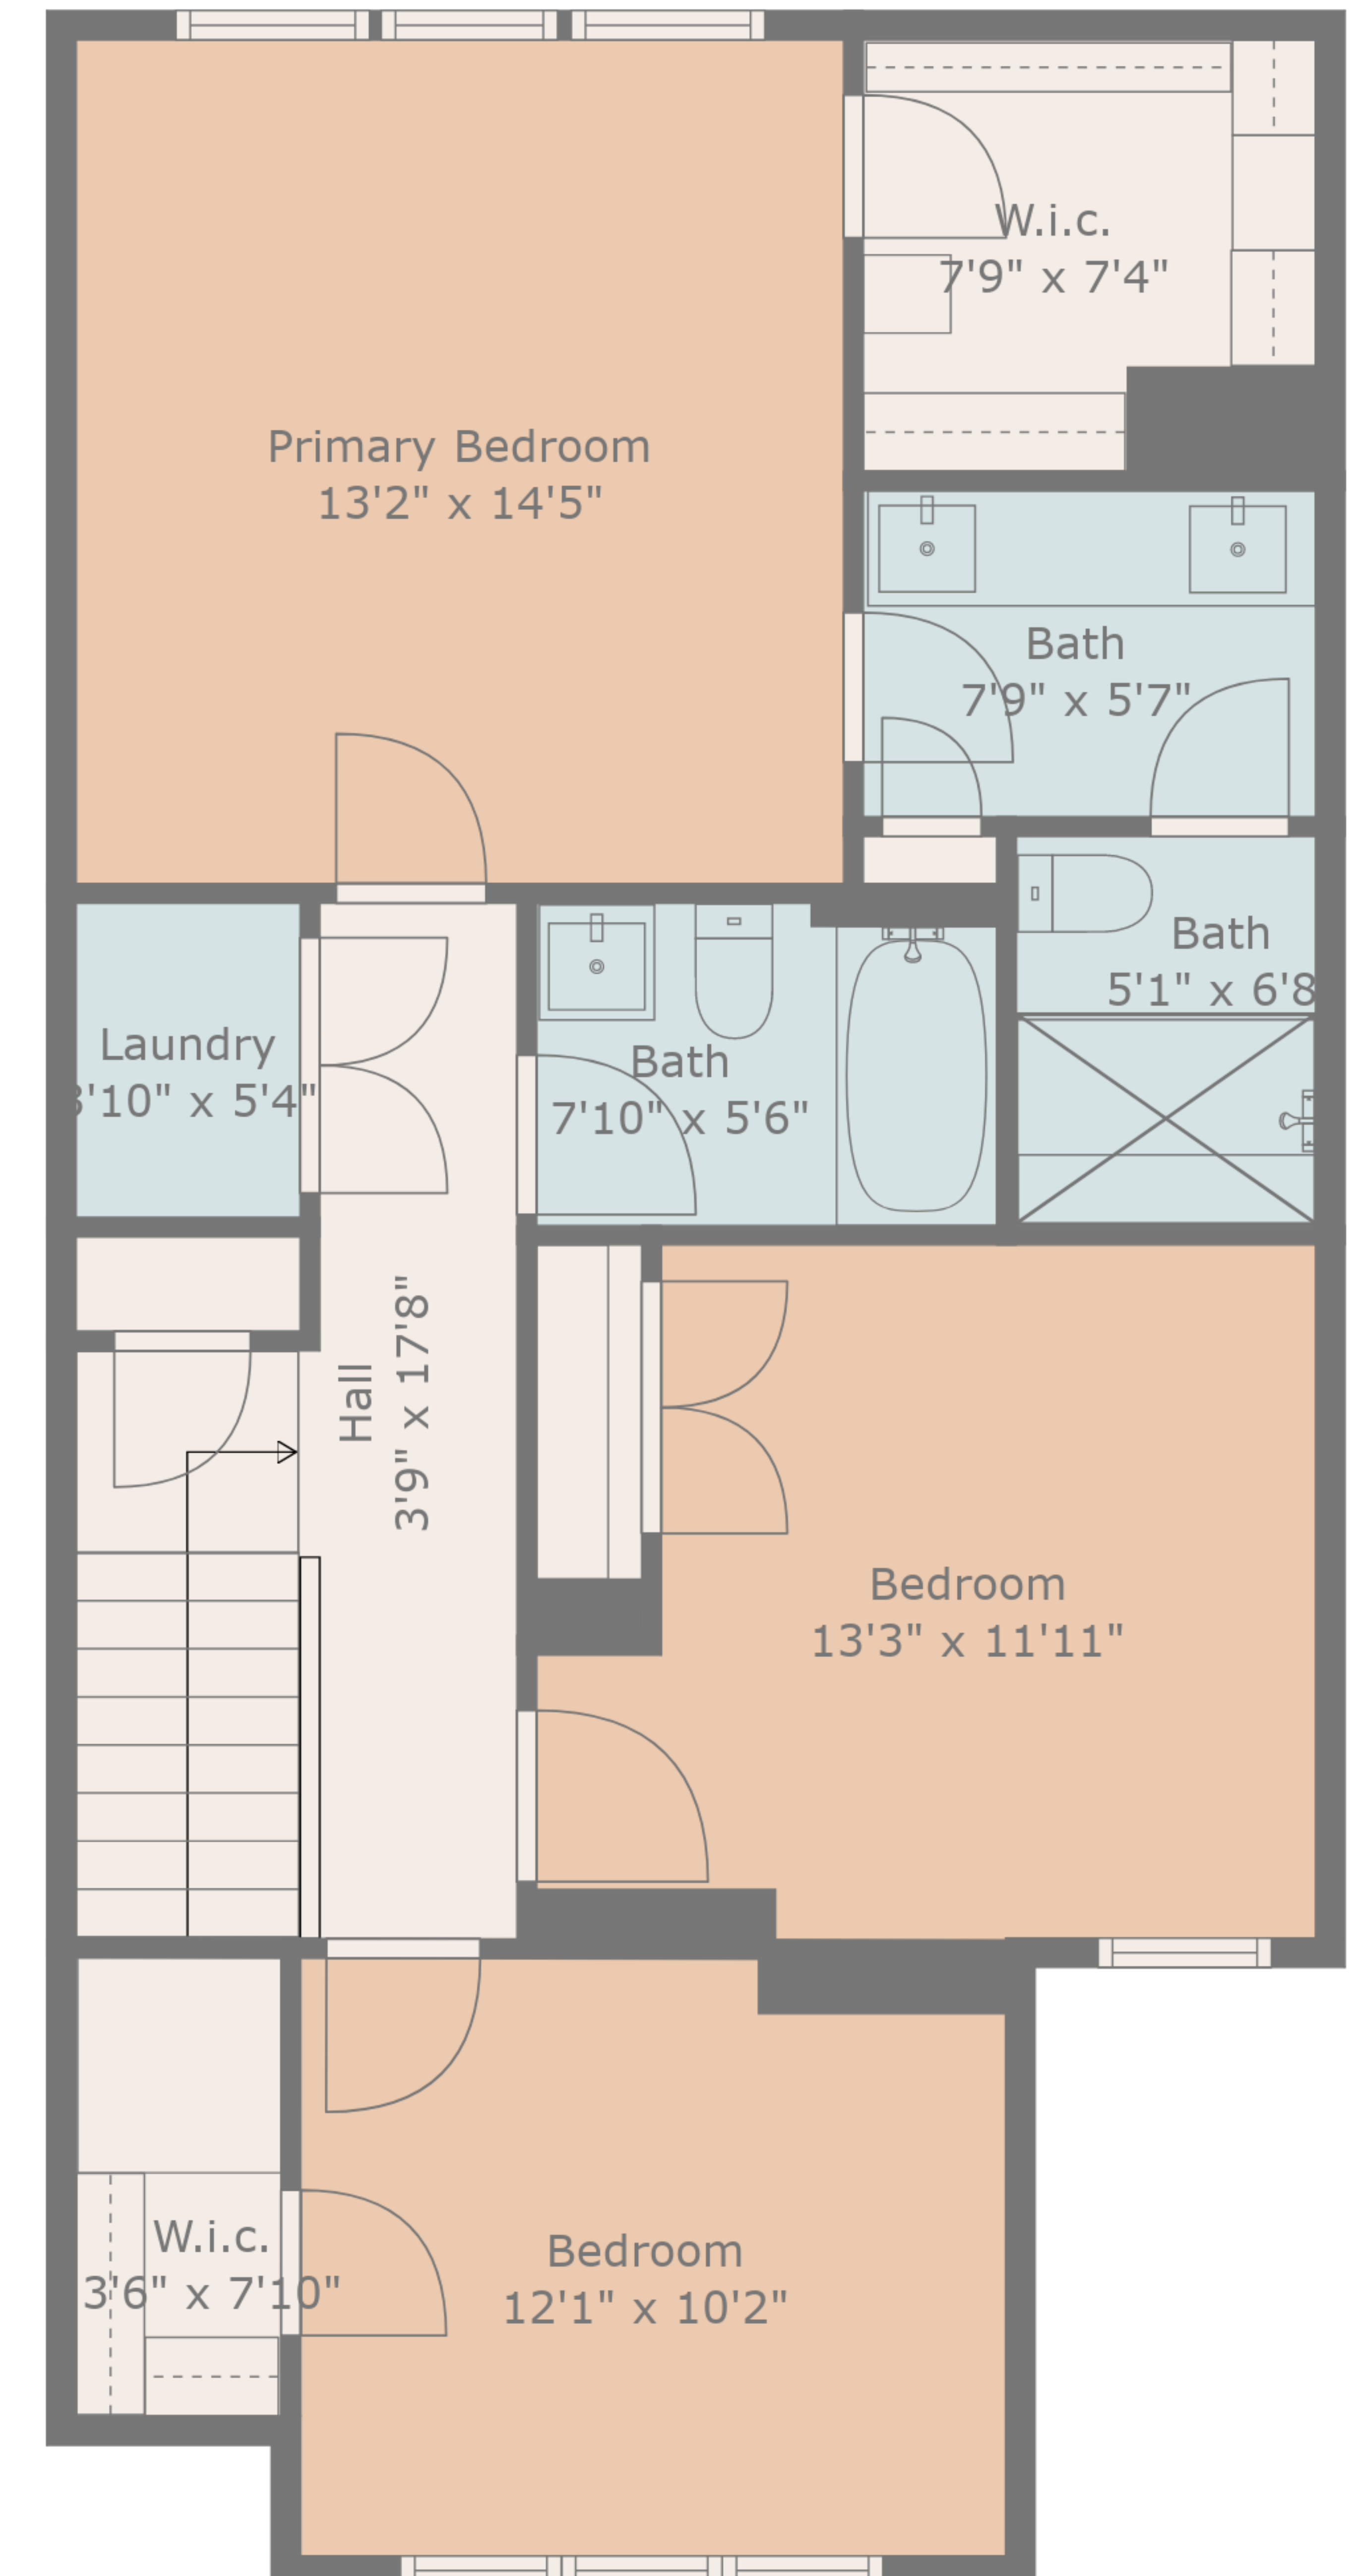

Estimated areas

GLA FLOOR 1: 492 sq. ft, excluded 493 sq. ft
 GLA FLOOR 2: 829 sq. ft, excluded 154 sq. ft
 GLA FLOOR 3: 893 sq. ft, excluded 0 sq. ft
 Total GLA 2214 sq. ft, total scanned area 2861 sq. ft

Floor 1

Floor 2

Floor 3

Estimated areas

GLA FLOOR 1: 492 sq. ft, excluded 493 sq. ft
 GLA FLOOR 2: 829 sq. ft, excluded 154 sq. ft
 GLA FLOOR 3: 893 sq. ft, excluded 0 sq. ft
 Total GLA 2214 sq. ft, total scanned area 2861 sq. ft