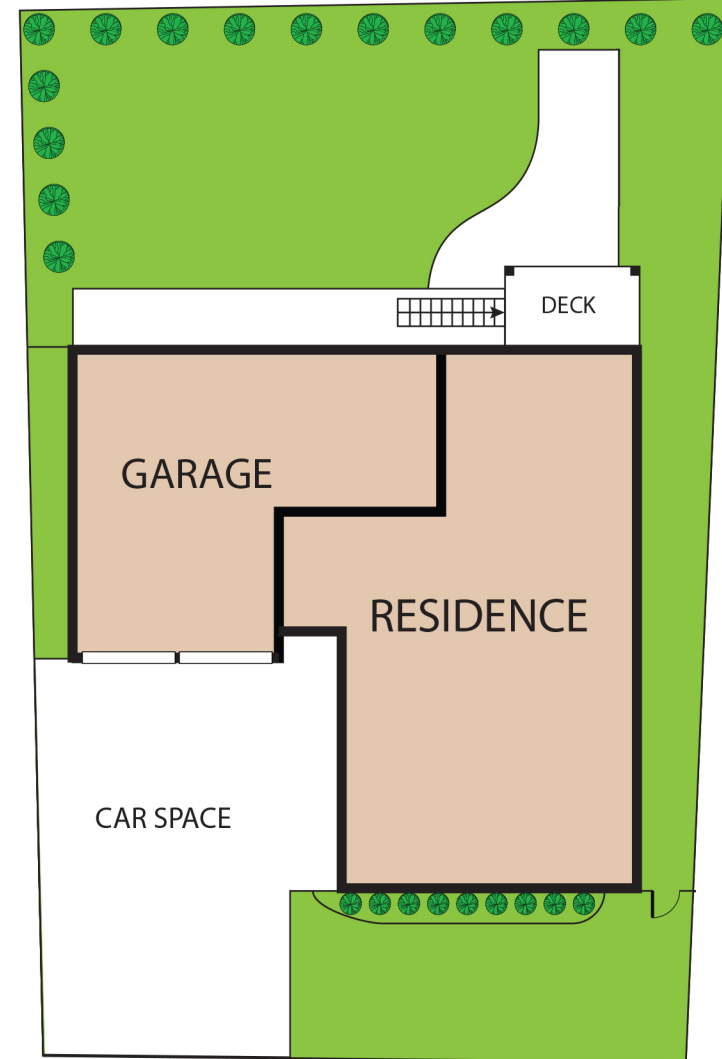

FIRST FLOOR	:	1,101 SQ.FT
SECOND FLOOR	:	1,131 SQ.FT
TOTAL	:	2,232 SQ.FT
GARAGE	:	673 SQ.FT

16808 South East Franklin Street, Portland 97236

TOTAL APPROX. FLOOR AREA 2,232 SQ.FT