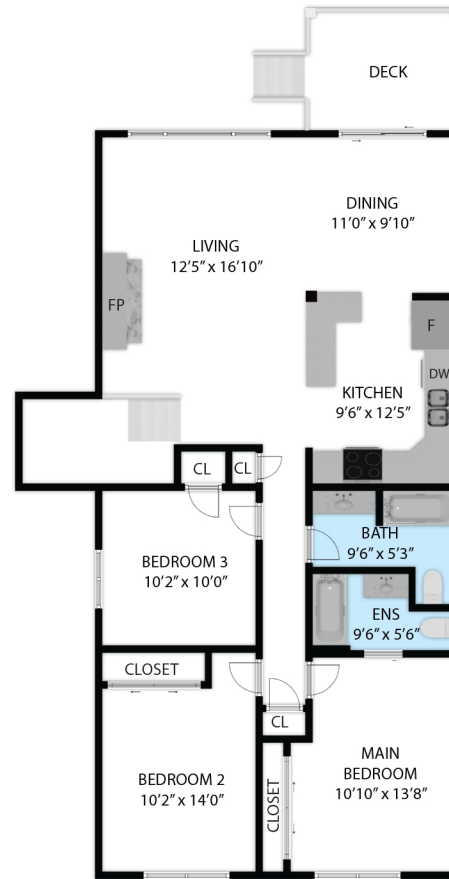

SECOND FLOOR