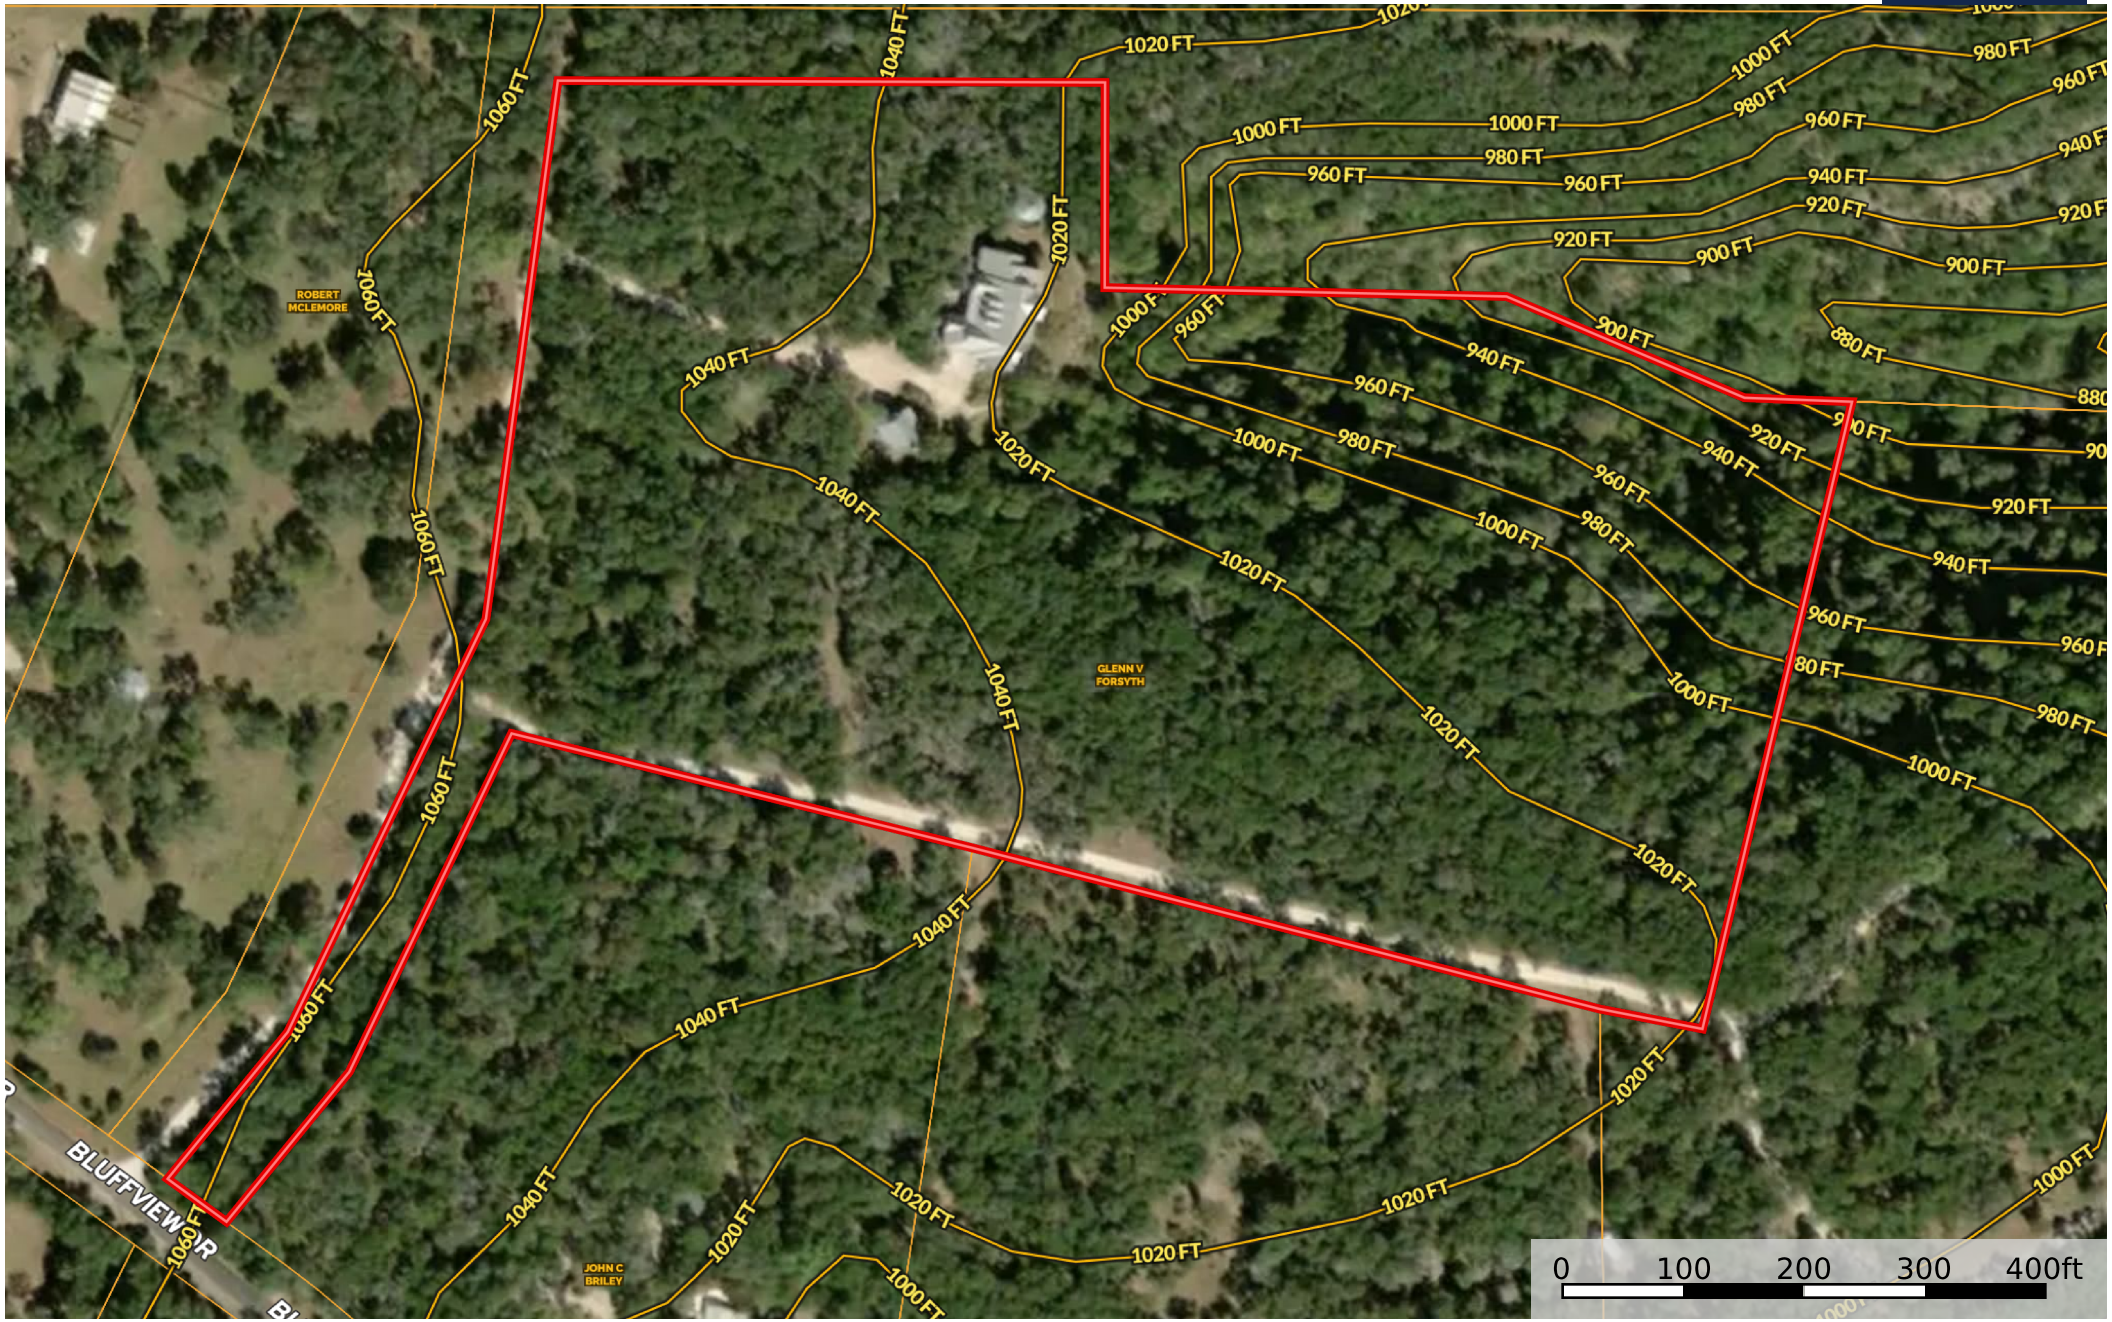

421 BLUFF VIEW ROAD

Hays County, Texas, 14.081 AC +/-

Boundary