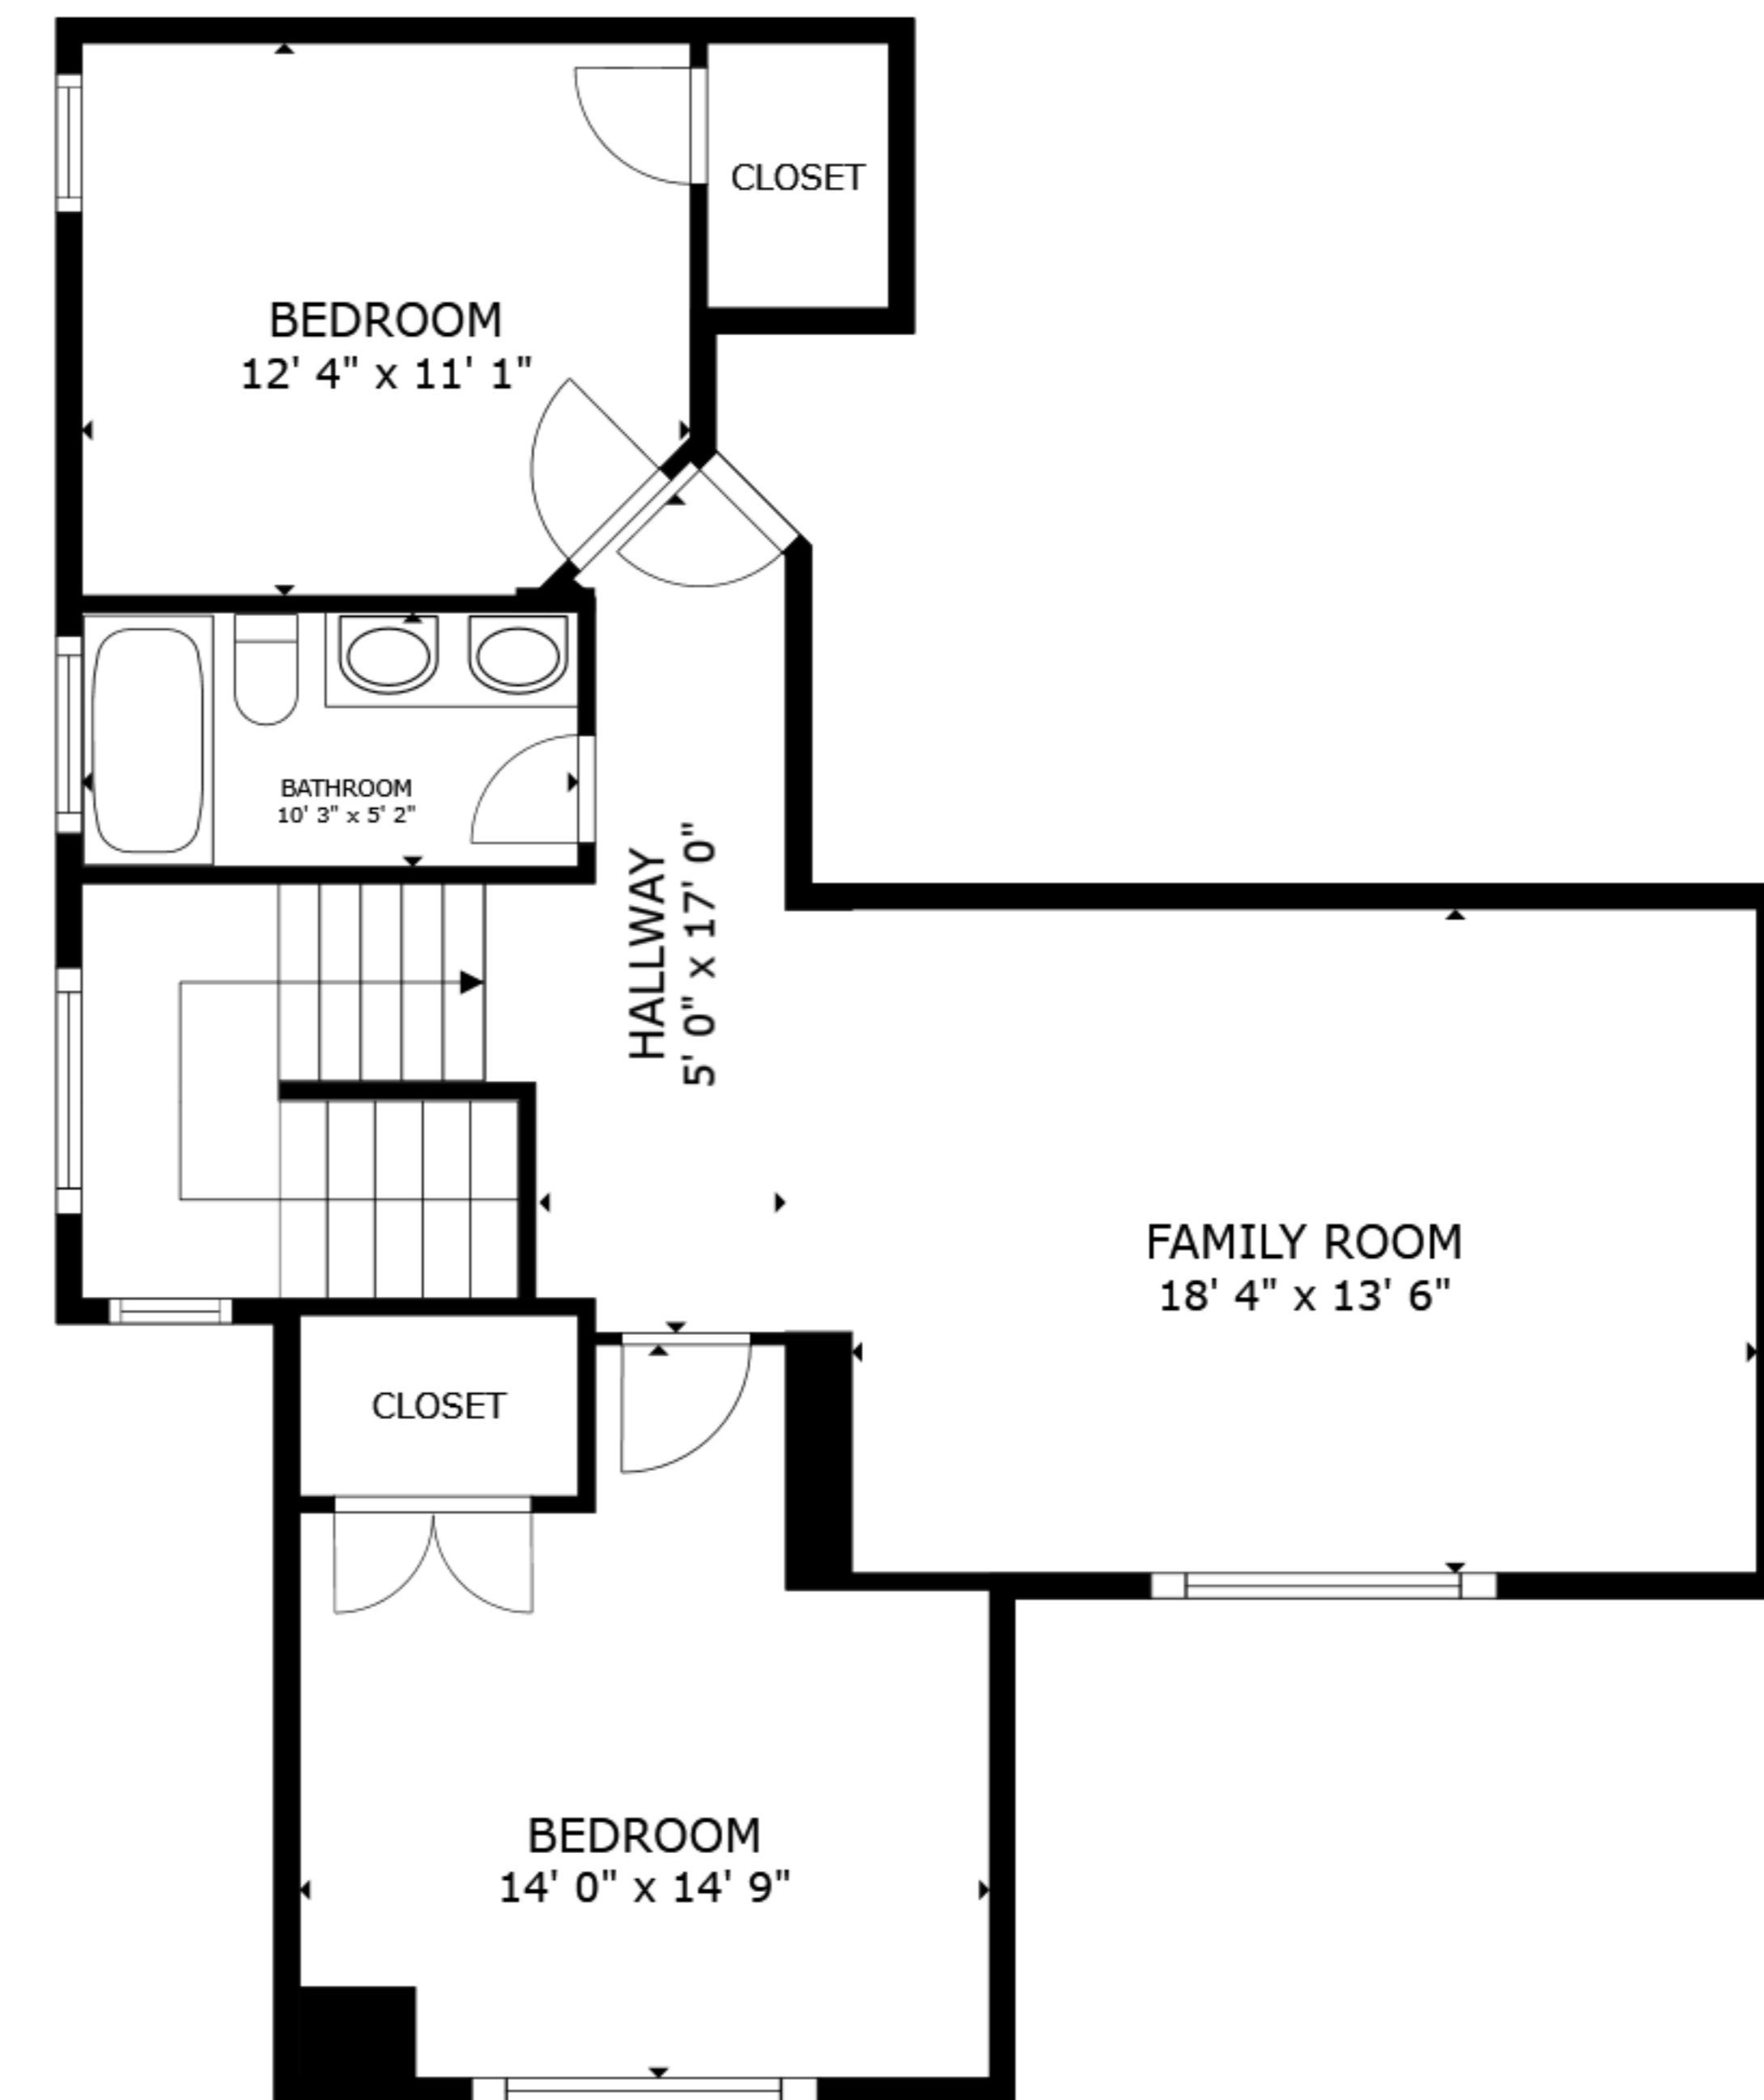

FLOOR 1

FLOOR 2

GROSS INTERNAL AREA
 FLOOR 1 2,240 sq.ft. FLOOR 2 828 sq.ft.
 EXCLUDED AREAS : GARAGE 436 sq.ft. STORAGE 6 sq.ft. PATIO 291 sq.ft.
 TOTAL : 3,068 sq.ft.

SIZES AND DIMENSIONS ARE APPROXIMATE, ACTUAL MAY VARY.