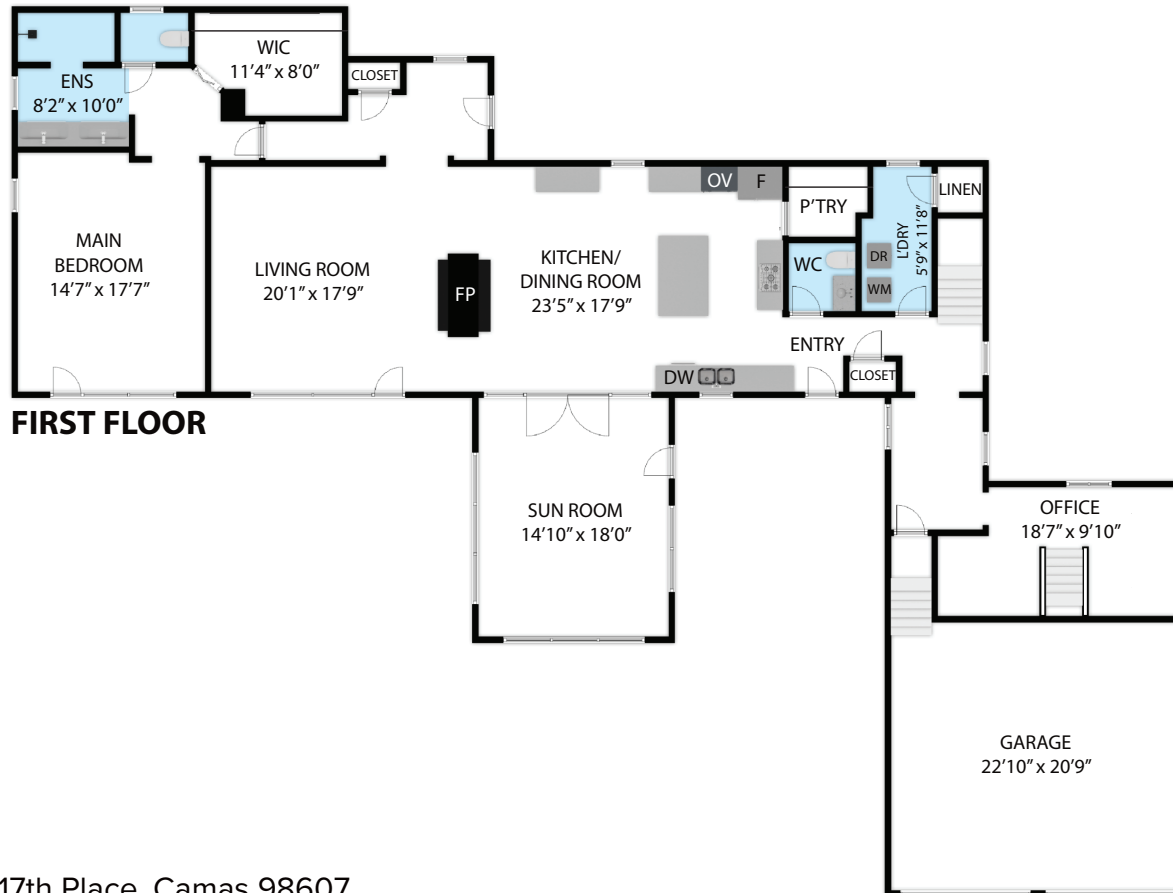

**SECOND FLOOR**

**FIRST FLOOR**

|              |   |             |
|--------------|---|-------------|
| FIRST FLOOR  | : | 2,223 SQ.FT |
| SECOND FLOOR | : | 1,026 SQ.FT |
| TOTAL        | : | 3,249 SQ.FT |
| GARAGE       | : | 480 SQ.FT   |

7715 NE 317th Place, Camas 98607

TOTAL APPROX. FLOOR AREA 3,249 SQ.FT

Whilst every attempt has been made to ensure the accuracy of the floor plan contained here, measurements of doors, windows, rooms and any other items are approximate and no responsibility is taken for any error, omission, or misstatement. This plan is for illustrative purposes only and should be used as such by any prospective purchaser.