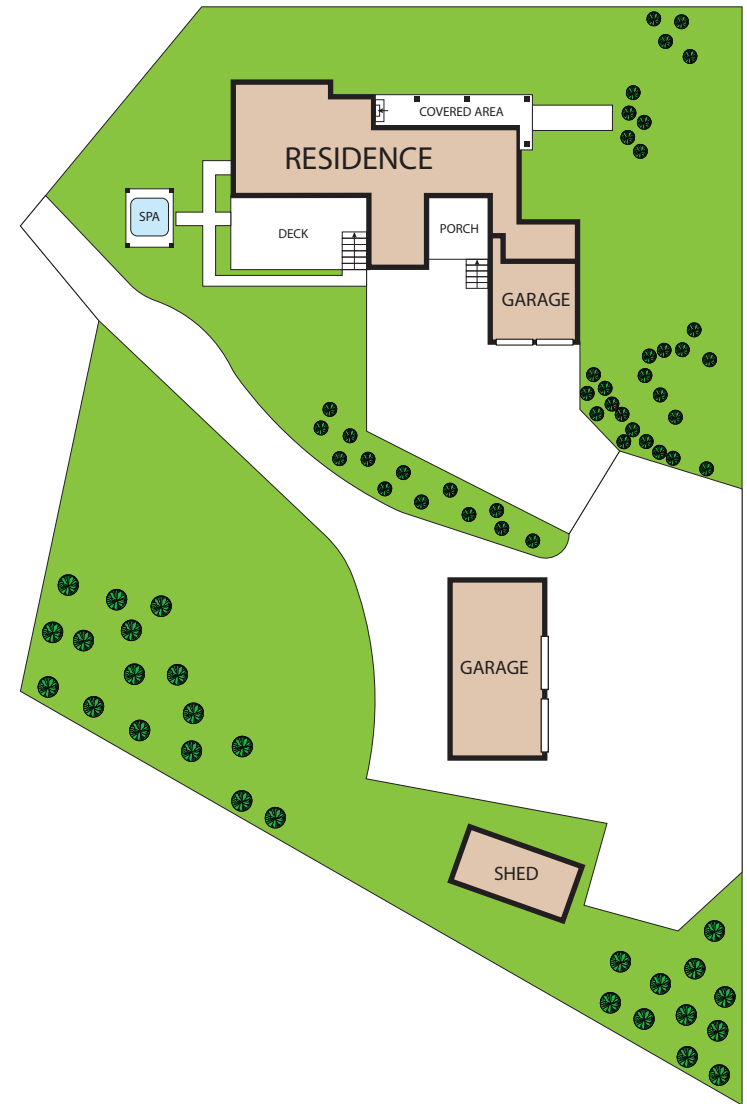

**SECOND FLOOR**

**FIRST FLOOR**

|              |   |             |
|--------------|---|-------------|
| FIRST FLOOR  | : | 2,223 SQ.FT |
| SECOND FLOOR | : | 1,026 SQ.FT |
| TOTAL        | : | 3,249 SQ.FT |
| GARAGE       | : | 480 SQ.FT   |

7715 NE 317th Place, Camas 98607

TOTAL APPROX. FLOOR AREA 3,249 SQ.FT

Whilst every attempt has been made to ensure the accuracy of the floor plan contained here, measurements of doors, windows, rooms and any other items are approximate and no responsibility is taken for any error, omission, or misstatement. This plan is for illustrative purposes only and should be used as such by any prospective purchaser.