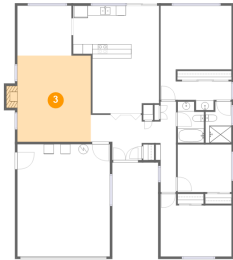

#		Dimensions	sqft	Counted as living area
12	Kitchen	17'6" x 10'9"	184 sq. ft	Yes
13	Living Room	13'7" x 11'2"	144 sq. ft	Yes
14	Bedroom	14'5" x 12'9"	157 sq. ft	Yes

**3583 Syracuse Avenue, University City, San Diego,
San Diego County, California, United States, 92122**

1 Floor 1 - Entry

Dimensions: 12'7" x 9'2"
Area: 89 sq. ft
Counted as living area: Yes

Heated: Yes
Finished: Yes
Enclosed: Yes
Contiguous: Yes
Permitted: Yes
Wet space: No
Addition: No
Conversion: No

2 Floor 1 - Garage

Dimensions: 18'10" x 22'10"
Area: 430 sq. ft
Counted as living area: No

Heated: No
Finished: No
Enclosed: Yes
Contiguous: Yes
Permitted: Yes
Wet space: No
Addition: No
Conversion: No

**3583 Syracuse Avenue, University City, San Diego,
San Diego County, California, United States, 92122**

3 Floor 1 - Living Room

Dimensions: 14'11" x 17'6"
Area: 272 sq. ft
Counted as living area: Yes

Heated: Yes
Finished: Yes
Enclosed: Yes
Contiguous: Yes
Permitted: Yes
Wet space: No
Addition: No
Conversion: No