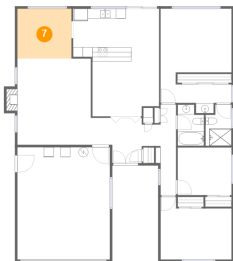

5 Floor 1 - Bath

Dimensions: 5'4" x 8'5"
Area: 41 sq. ft
Counted as living area: Yes

Heated: Yes
Finished: Yes
Enclosed: Yes
Contiguous: Yes
Permitted: Yes
Wet space: Yes
Addition: No
Conversion: No

**3583 Syracuse Avenue, University City, San Diego,
San Diego County, California, United States, 92122**

6 Floor 1 - Outdoor

Dimensions: 9'4" x 19'7"
Area: 183 sq. ft
Counted as living area: No

Heated: No
Finished: Yes
Enclosed: No
Contiguous: Yes
Permitted: Yes
Wet space: No
Addition: No
Conversion: No

7 Floor 1 - Dining Room