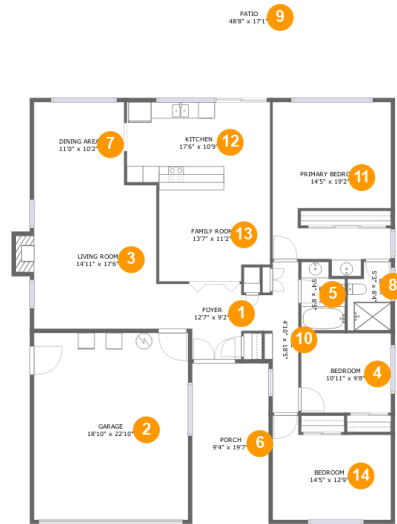

3583 Syracuse Avenue, University City, San Diego, San Diego County, California, United States, 92122

Room dimensions

Floor 1

Total sqft: 3164 Living area: 1676

#		Dimensions	sqft	Counted as living area
1	Entry	12'7" x 9'2"	89 sq. ft	Yes
2	Garage	18'10" x 22'10"	430 sq. ft	No
3	Living Room	14'11" x 17'6"	272 sq. ft	Yes
4	Bedroom	10'11" x 9'8"	106 sq. ft	Yes
5	Bath	5'4" x 8'5"	41 sq. ft	Yes
6	Outdoor	9'4" x 19'7"	183 sq. ft	No
7	Dining Room	11'0" x 10'2"	112 sq. ft	Yes
8	Bath	5'3" x 8'4"	40 sq. ft	Yes
9	Outdoor	48'8" x 17'1"	832 sq. ft	No
10	Hall	4'10" x 18'5"	68 sq. ft	Yes
11	Bedroom	14'5" x 19'2"	257 sq. ft	Yes

#		Dimensions	sqft	Counted as living area
12	Kitchen	17'6" x 10'9"	184 sq. ft	Yes
13	Living Room	13'7" x 11'2"	144 sq. ft	Yes
14	Bedroom	14'5" x 12'9"	157 sq. ft	Yes

**3583 Syracuse Avenue, University City, San Diego,
San Diego County, California, United States, 92122**

12 Floor 1 - Kitchen

Dimensions: 17'6" x 10'9"
Area: 184 sq. ft
Counted as living area: Yes

Heated: Yes
Finished: Yes
Enclosed: Yes
Contiguous: Yes
Permitted: Yes
Wet space: No
Addition: No
Conversion: No

13 Floor 1 - Living Room

Dimensions: 13'7" x 11'2"
Area: 144 sq. ft
Counted as living area: Yes

Heated: Yes
Finished: Yes
Enclosed: Yes
Contiguous: Yes
Permitted: Yes
Wet space: No
Addition: No
Conversion: No