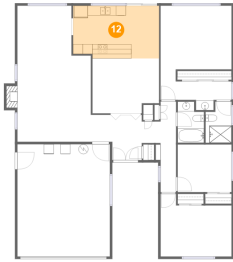

**3583 Syracuse Avenue, University City, San Diego,
San Diego County, California, United States, 92122**

12 Floor 1 - Kitchen

Dimensions: 17'6" x 10'9"
Area: 184 sq. ft
Counted as living area: Yes

Heated: Yes
Finished: Yes
Enclosed: Yes
Contiguous: Yes
Permitted: Yes
Wet space: No
Addition: No
Conversion: No