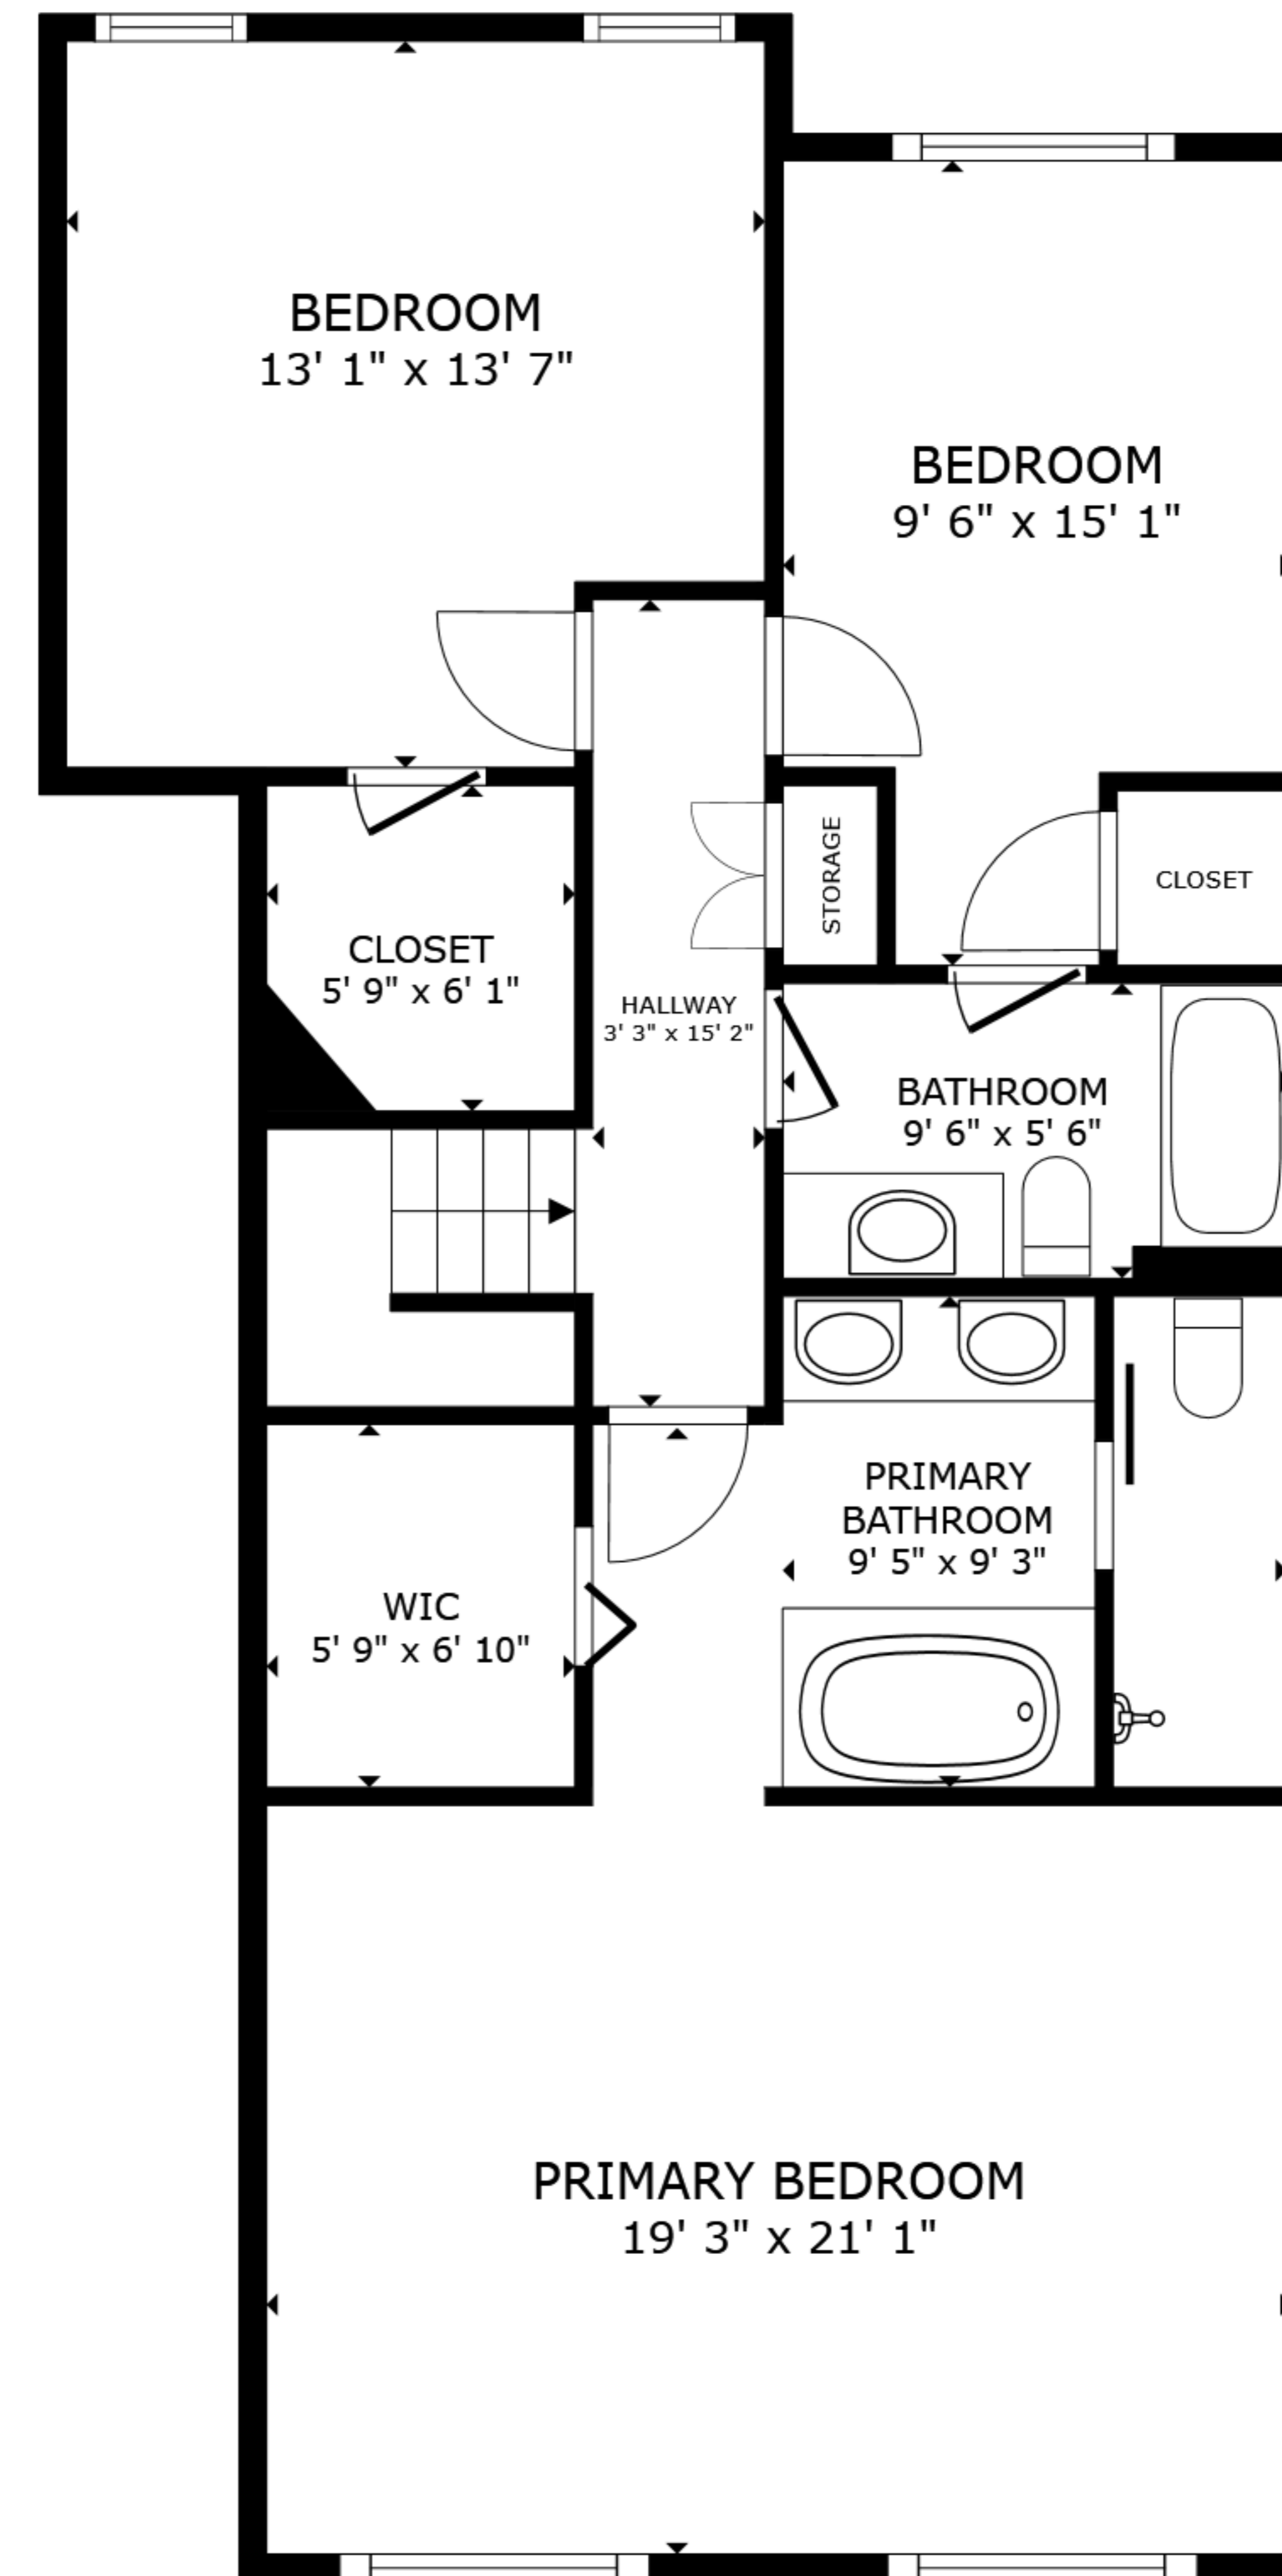

FLOOR 1

FLOOR 2

GROSS INTERNAL AREA  
 FLOOR 1 592 sq.ft. FLOOR 2 935 sq.ft.  
 EXCLUDED AREAS : GARAGE 406 sq.ft.  
 TOTAL : 1,527 sq.ft.

SIZES AND DIMENSIONS ARE APPROXIMATE, ACTUAL MAY VARY.