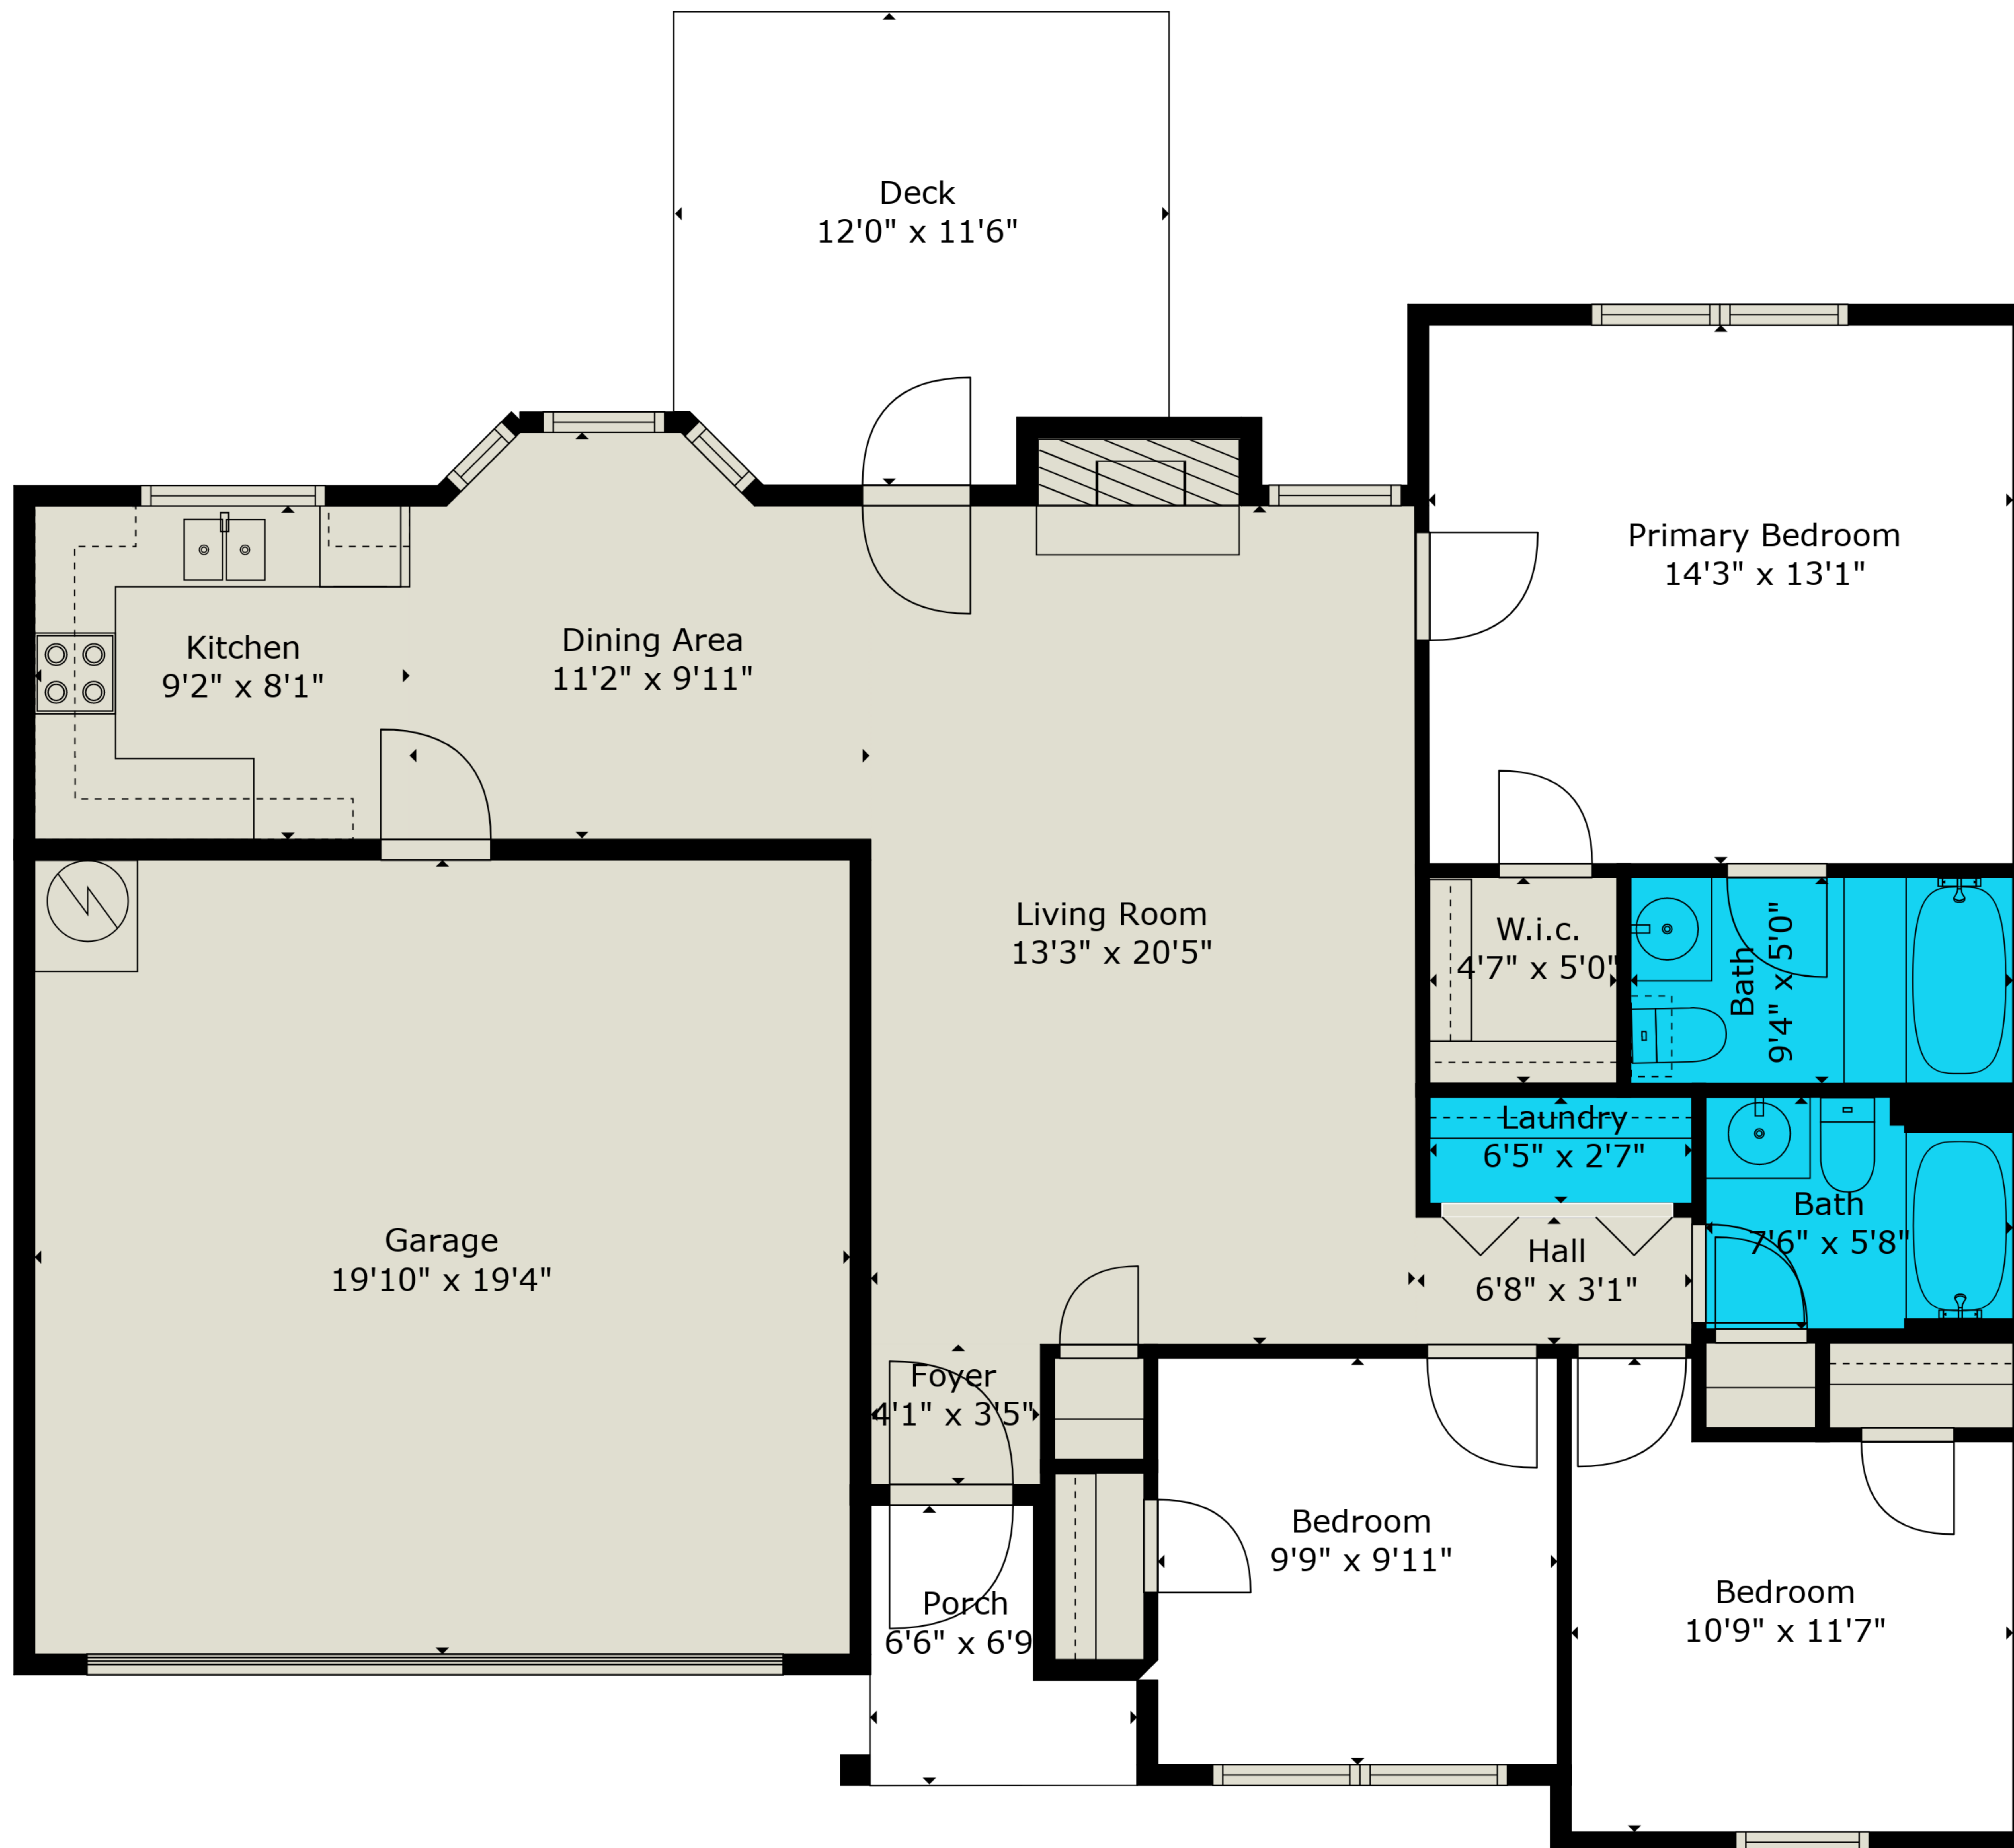

Estimated areas

GLA FLOOR 1: 1159 sq. ft, excluded 582 sq. ft
 Total GLA 1159 sq. ft, total scanned area 1741 sq. ft

Estimated areas

GLA FLOOR 1: 1159 sq. ft, excluded 582 sq. ft
 Total GLA 1159 sq. ft, total scanned area 1741 sq. ft