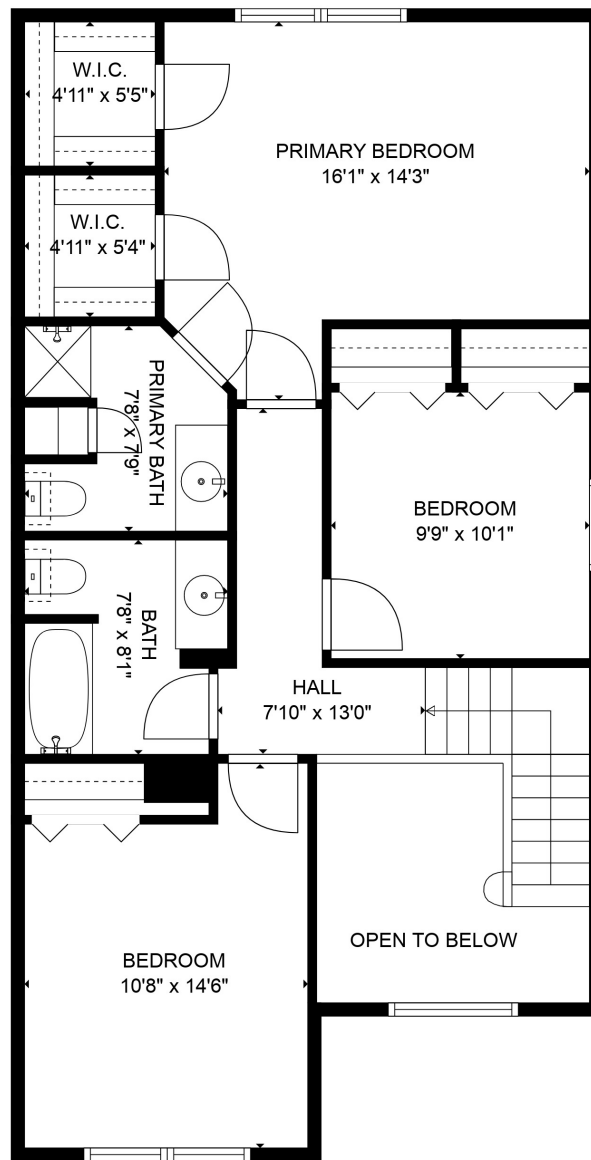

FLOOR 1

FLOOR 2

TOTAL: 1382 sq. ft
 FLOOR 1: 608 sq. ft, FLOOR 2: 774 sq. ft
 EXCLUDED AREAS: GARAGE: 227 sq. ft, DECK: 100 sq. ft, OPEN TO BELOW: 75 sq. ft

SIZES AND MEASUREMENTS ARE APPROXIMATE AND NOT GUARANTEED TO BE EXACT OR TO SCALE.

TOTAL: 1382 sq. ft

FLOOR 1: 608 sq. ft, FLOOR 2: 774 sq. ft

EXCLUDED AREAS: GARAGE: 227 sq. ft, DECK: 100 sq. ft, OPEN TO BELOW: 75 sq. ft

SIZES AND MEASUREMENTS ARE APPROXIMATE AND NOT GUARANTEED TO BE EXACT OR TO SCALE.