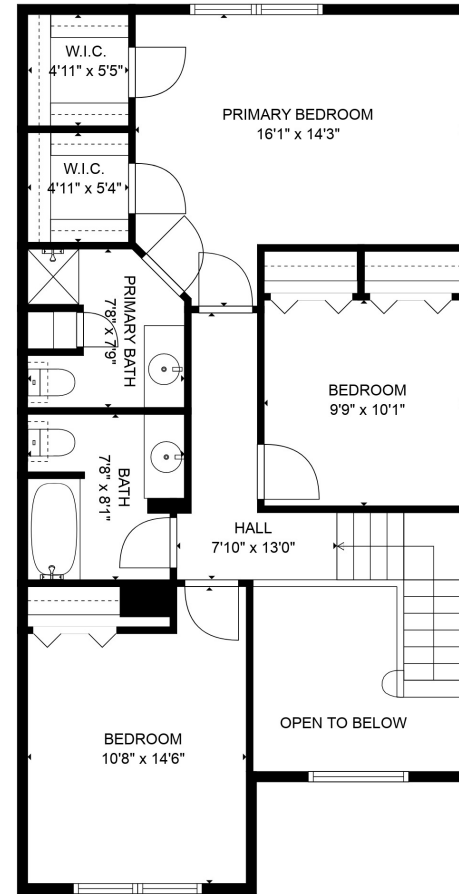

FLOOR 1

FLOOR 2

TOTAL: 1382 sq. ft
 FLOOR 1: 608 sq. ft, FLOOR 2: 774 sq. ft
 EXCLUDED AREAS: GARAGE: 227 sq. ft, DECK: 100 sq. ft, OPEN TO BELOW: 75 sq. ft

SIZES AND MEASUREMENTS ARE APPROXIMATE AND NOT GUARANTEED TO BE EXACT OR TO SCALE.

TOTAL: 1382 sq. ft

FLOOR 1: 608 sq. ft, FLOOR 2: 774 sq. ft

EXCLUDED AREAS: GARAGE: 227 sq. ft, DECK: 100 sq. ft, OPEN TO BELOW: 75 sq. ft

SIZES AND MEASUREMENTS ARE APPROXIMATE AND NOT GUARANTEED TO BE EXACT OR TO SCALE.