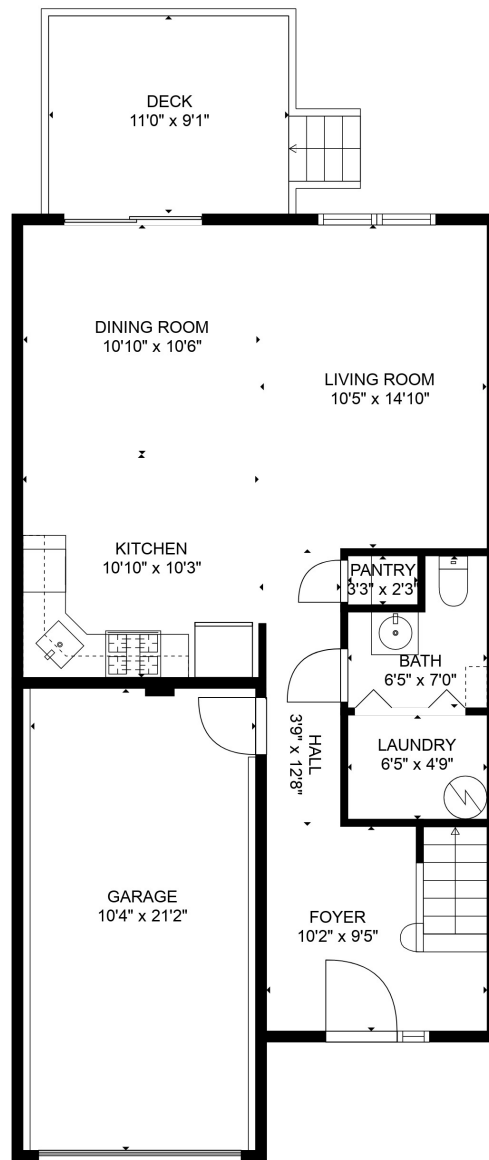

FLOOR 1

FLOOR 2

TOTAL: 1382 sq. ft
 FLOOR 1: 608 sq. ft, FLOOR 2: 774 sq. ft
 EXCLUDED AREAS: GARAGE: 227 sq. ft, DECK: 100 sq. ft, OPEN TO BELOW: 75 sq. ft

SIZES AND MEASUREMENTS ARE APPROXIMATE AND NOT GUARANTEED TO BE EXACT OR TO SCALE.

TOTAL: 1382 sq. ft

FLOOR 1: 608 sq. ft, FLOOR 2: 774 sq. ft

EXCLUDED AREAS: GARAGE: 227 sq. ft, DECK: 100 sq. ft, OPEN TO BELOW: 75 sq. ft

SIZES AND MEASUREMENTS ARE APPROXIMATE AND NOT GUARANTEED TO BE EXACT OR TO SCALE.