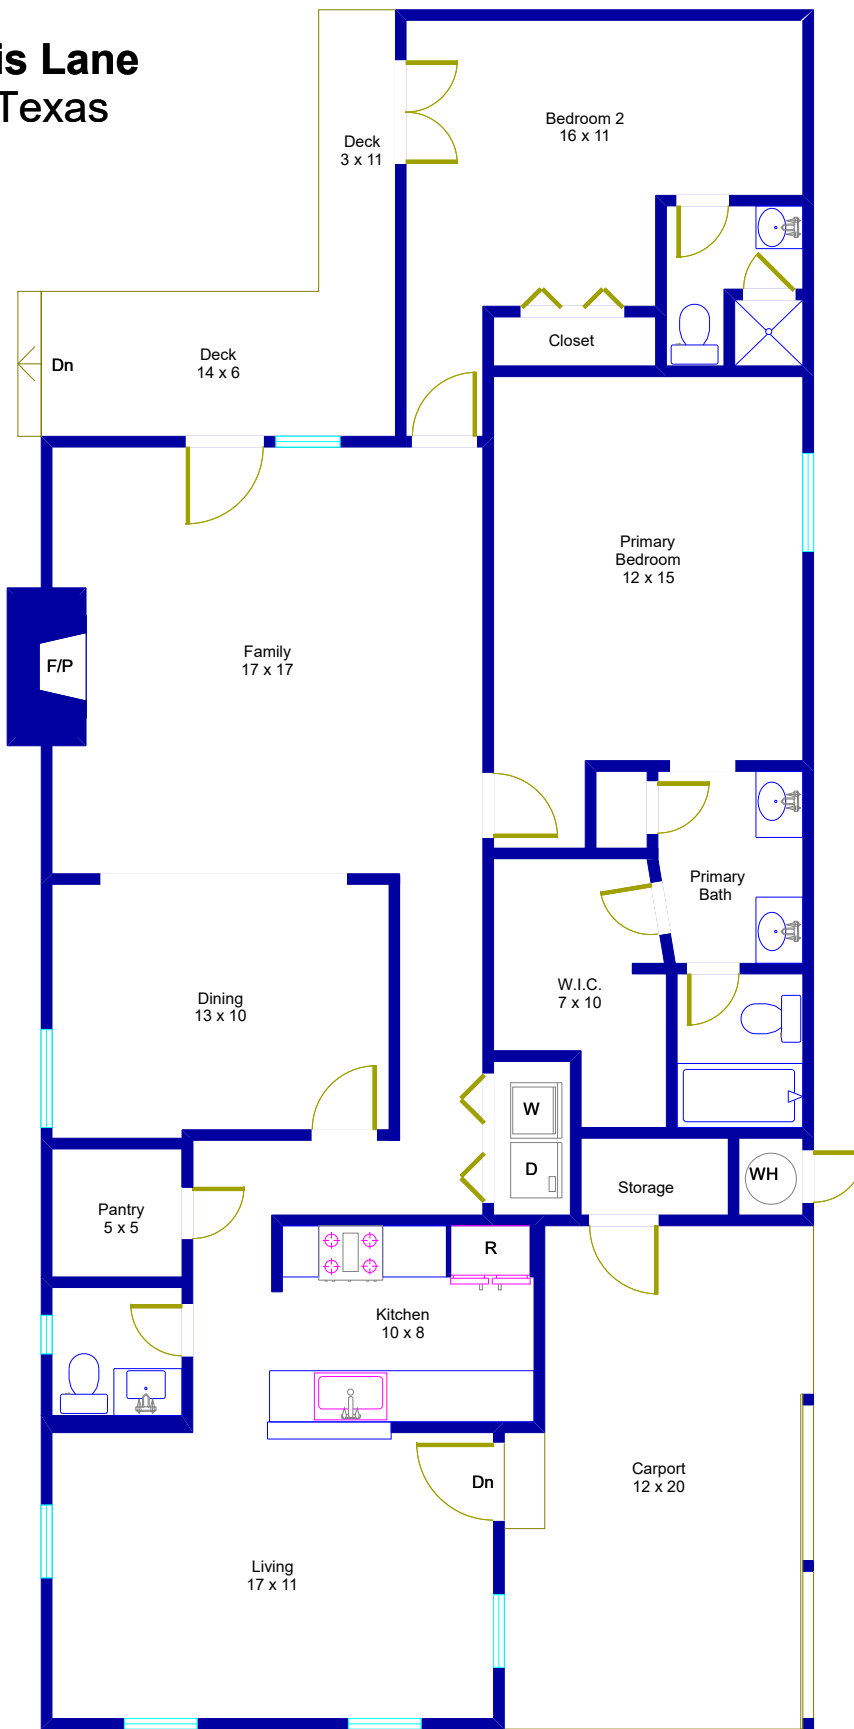

4010 Lewis Lane Austin, Texas

© Floor Plan Graphics LLC 2025. This floor plan is an artistic rendering only. All dimensions are approximate. Floor Plan Graphics LLC makes no representation or warranty as to this rendering's accuracy and no measurements or dimensions should be relied upon without independent verification. This floor plan and its respective square footage information and material remain the property of Floor Plan Graphics LLC.