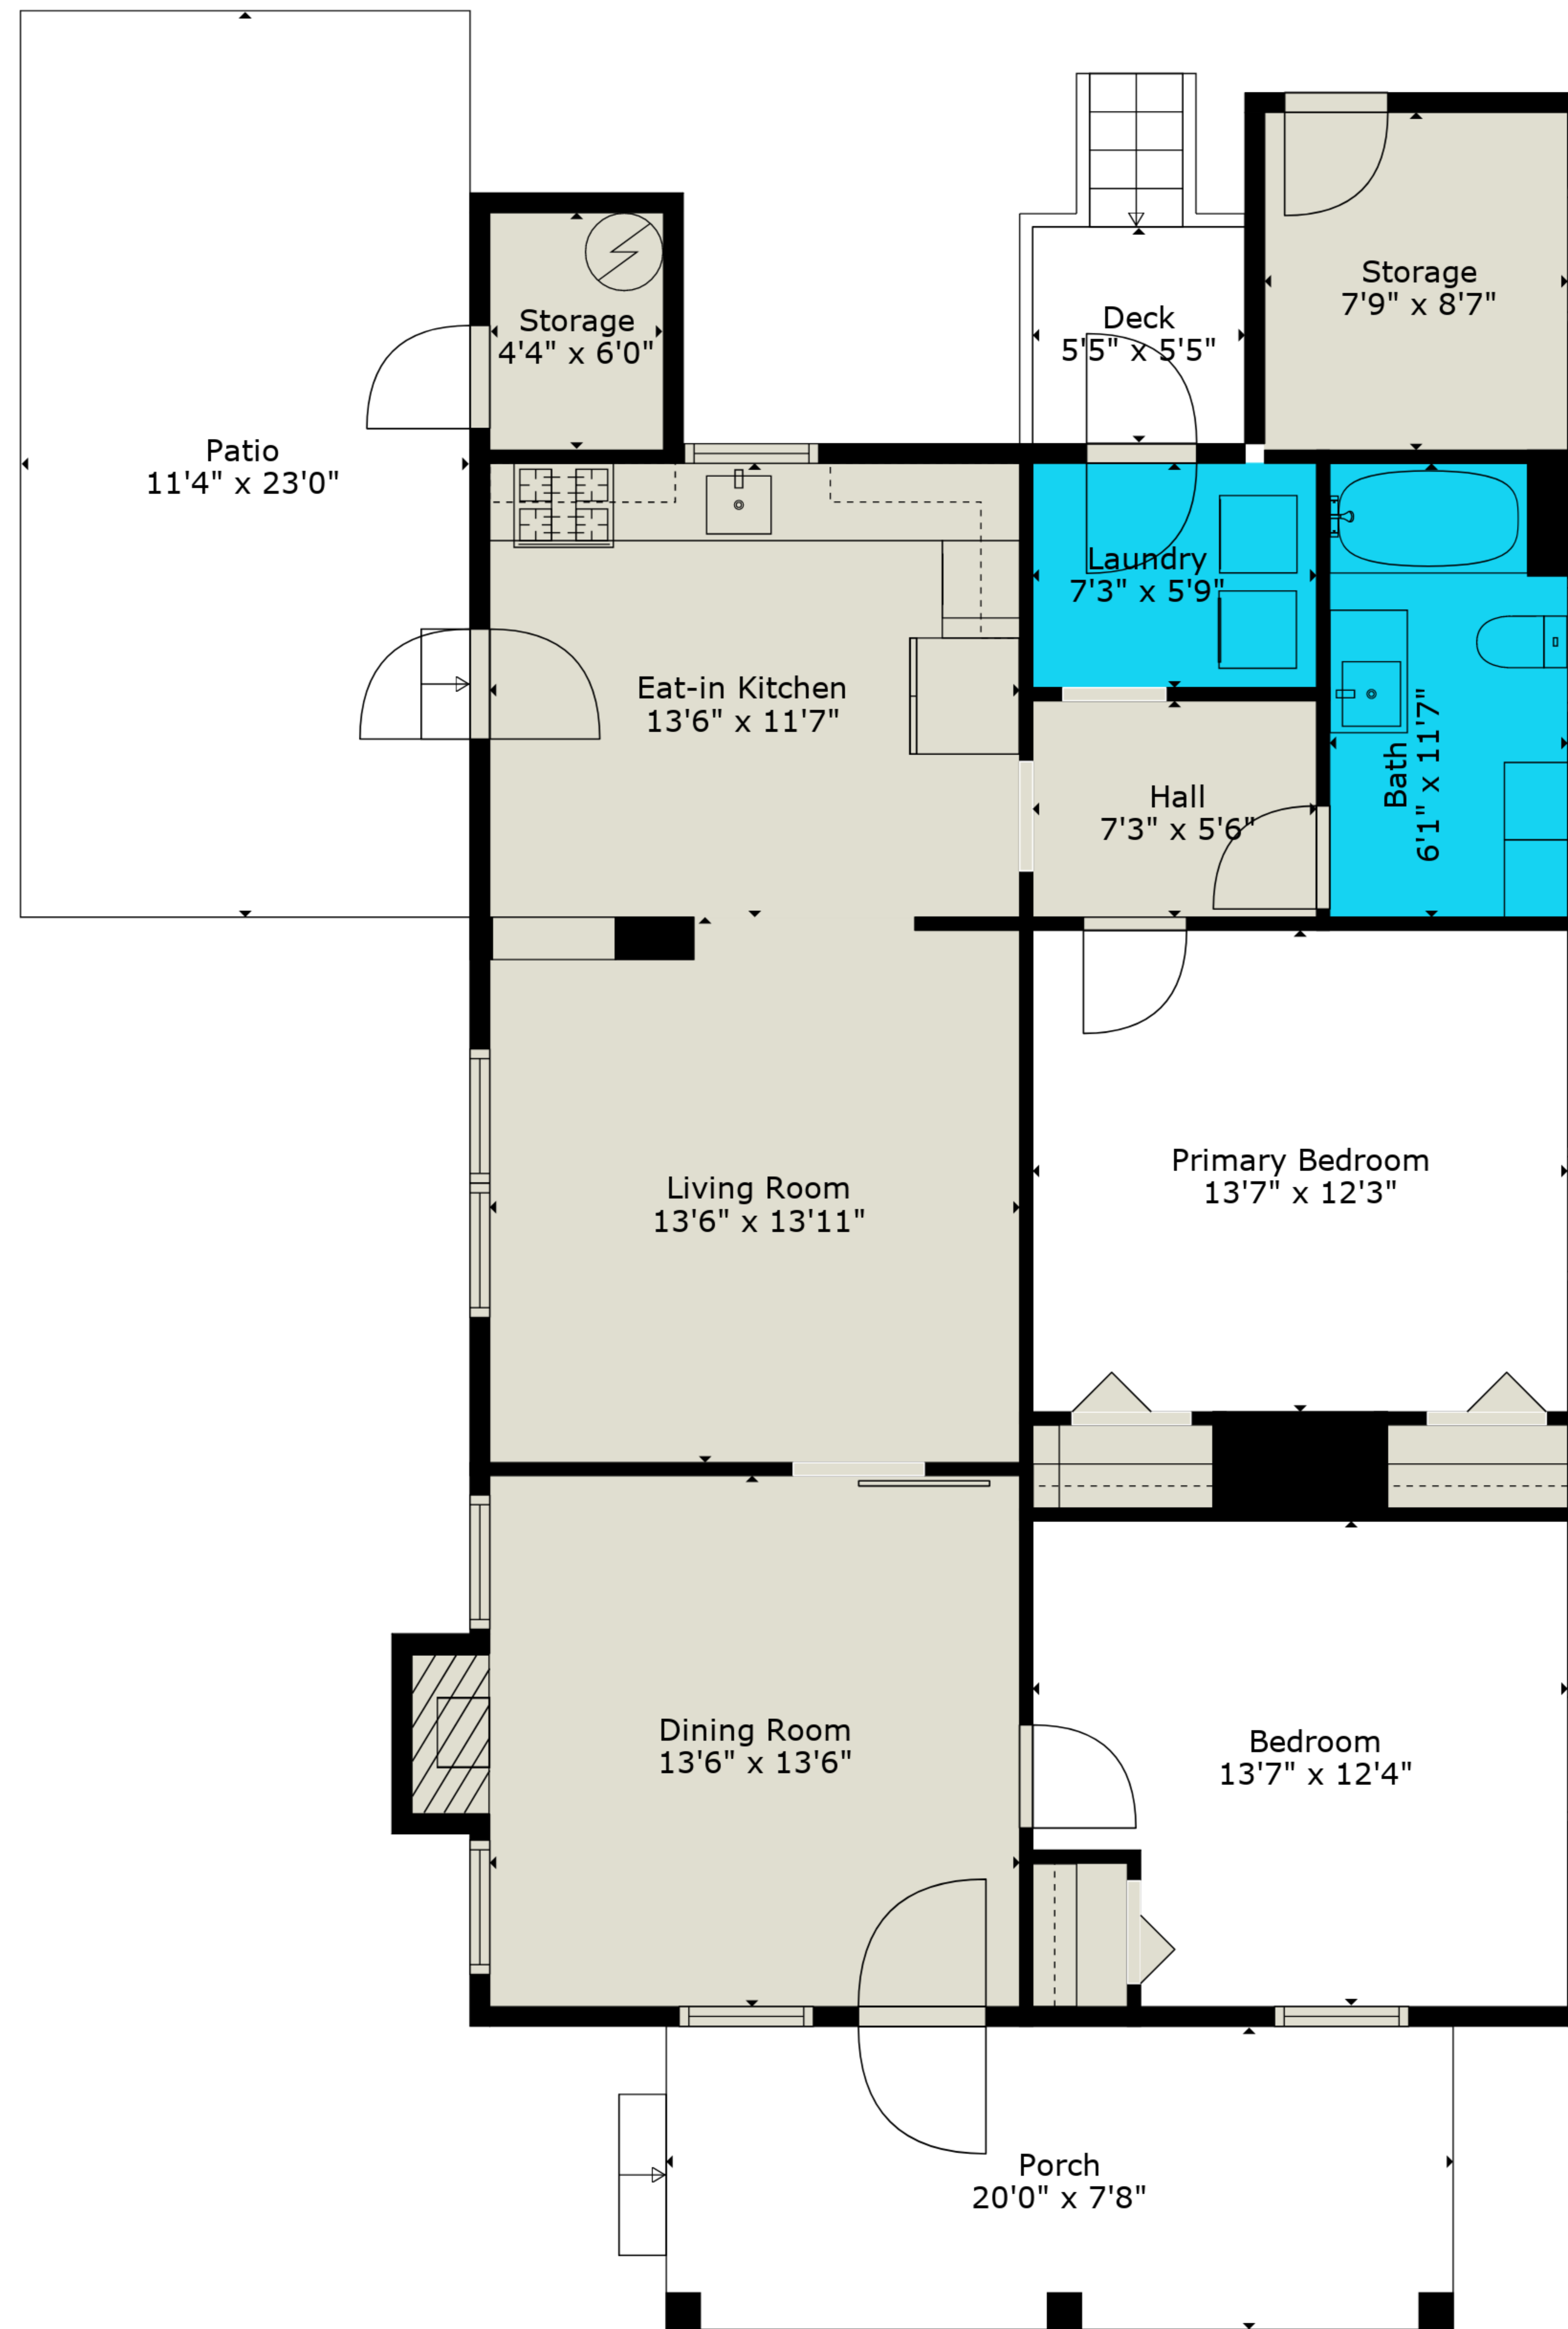

Estimated areas

GLA FLOOR 1: 1142 sq. ft, excluded 572 sq. ft  
 Total GLA 1142 sq. ft, total scanned area 1714 sq. ft

Estimated areas

GLA FLOOR 1: 1142 sq. ft, excluded 572 sq. ft  
 Total GLA 1142 sq. ft, total scanned area 1714 sq. ft

Measurements Are Deemed Reliable But Not Guaranteed. Final Square Footage Should Be Provided By Appraiser.