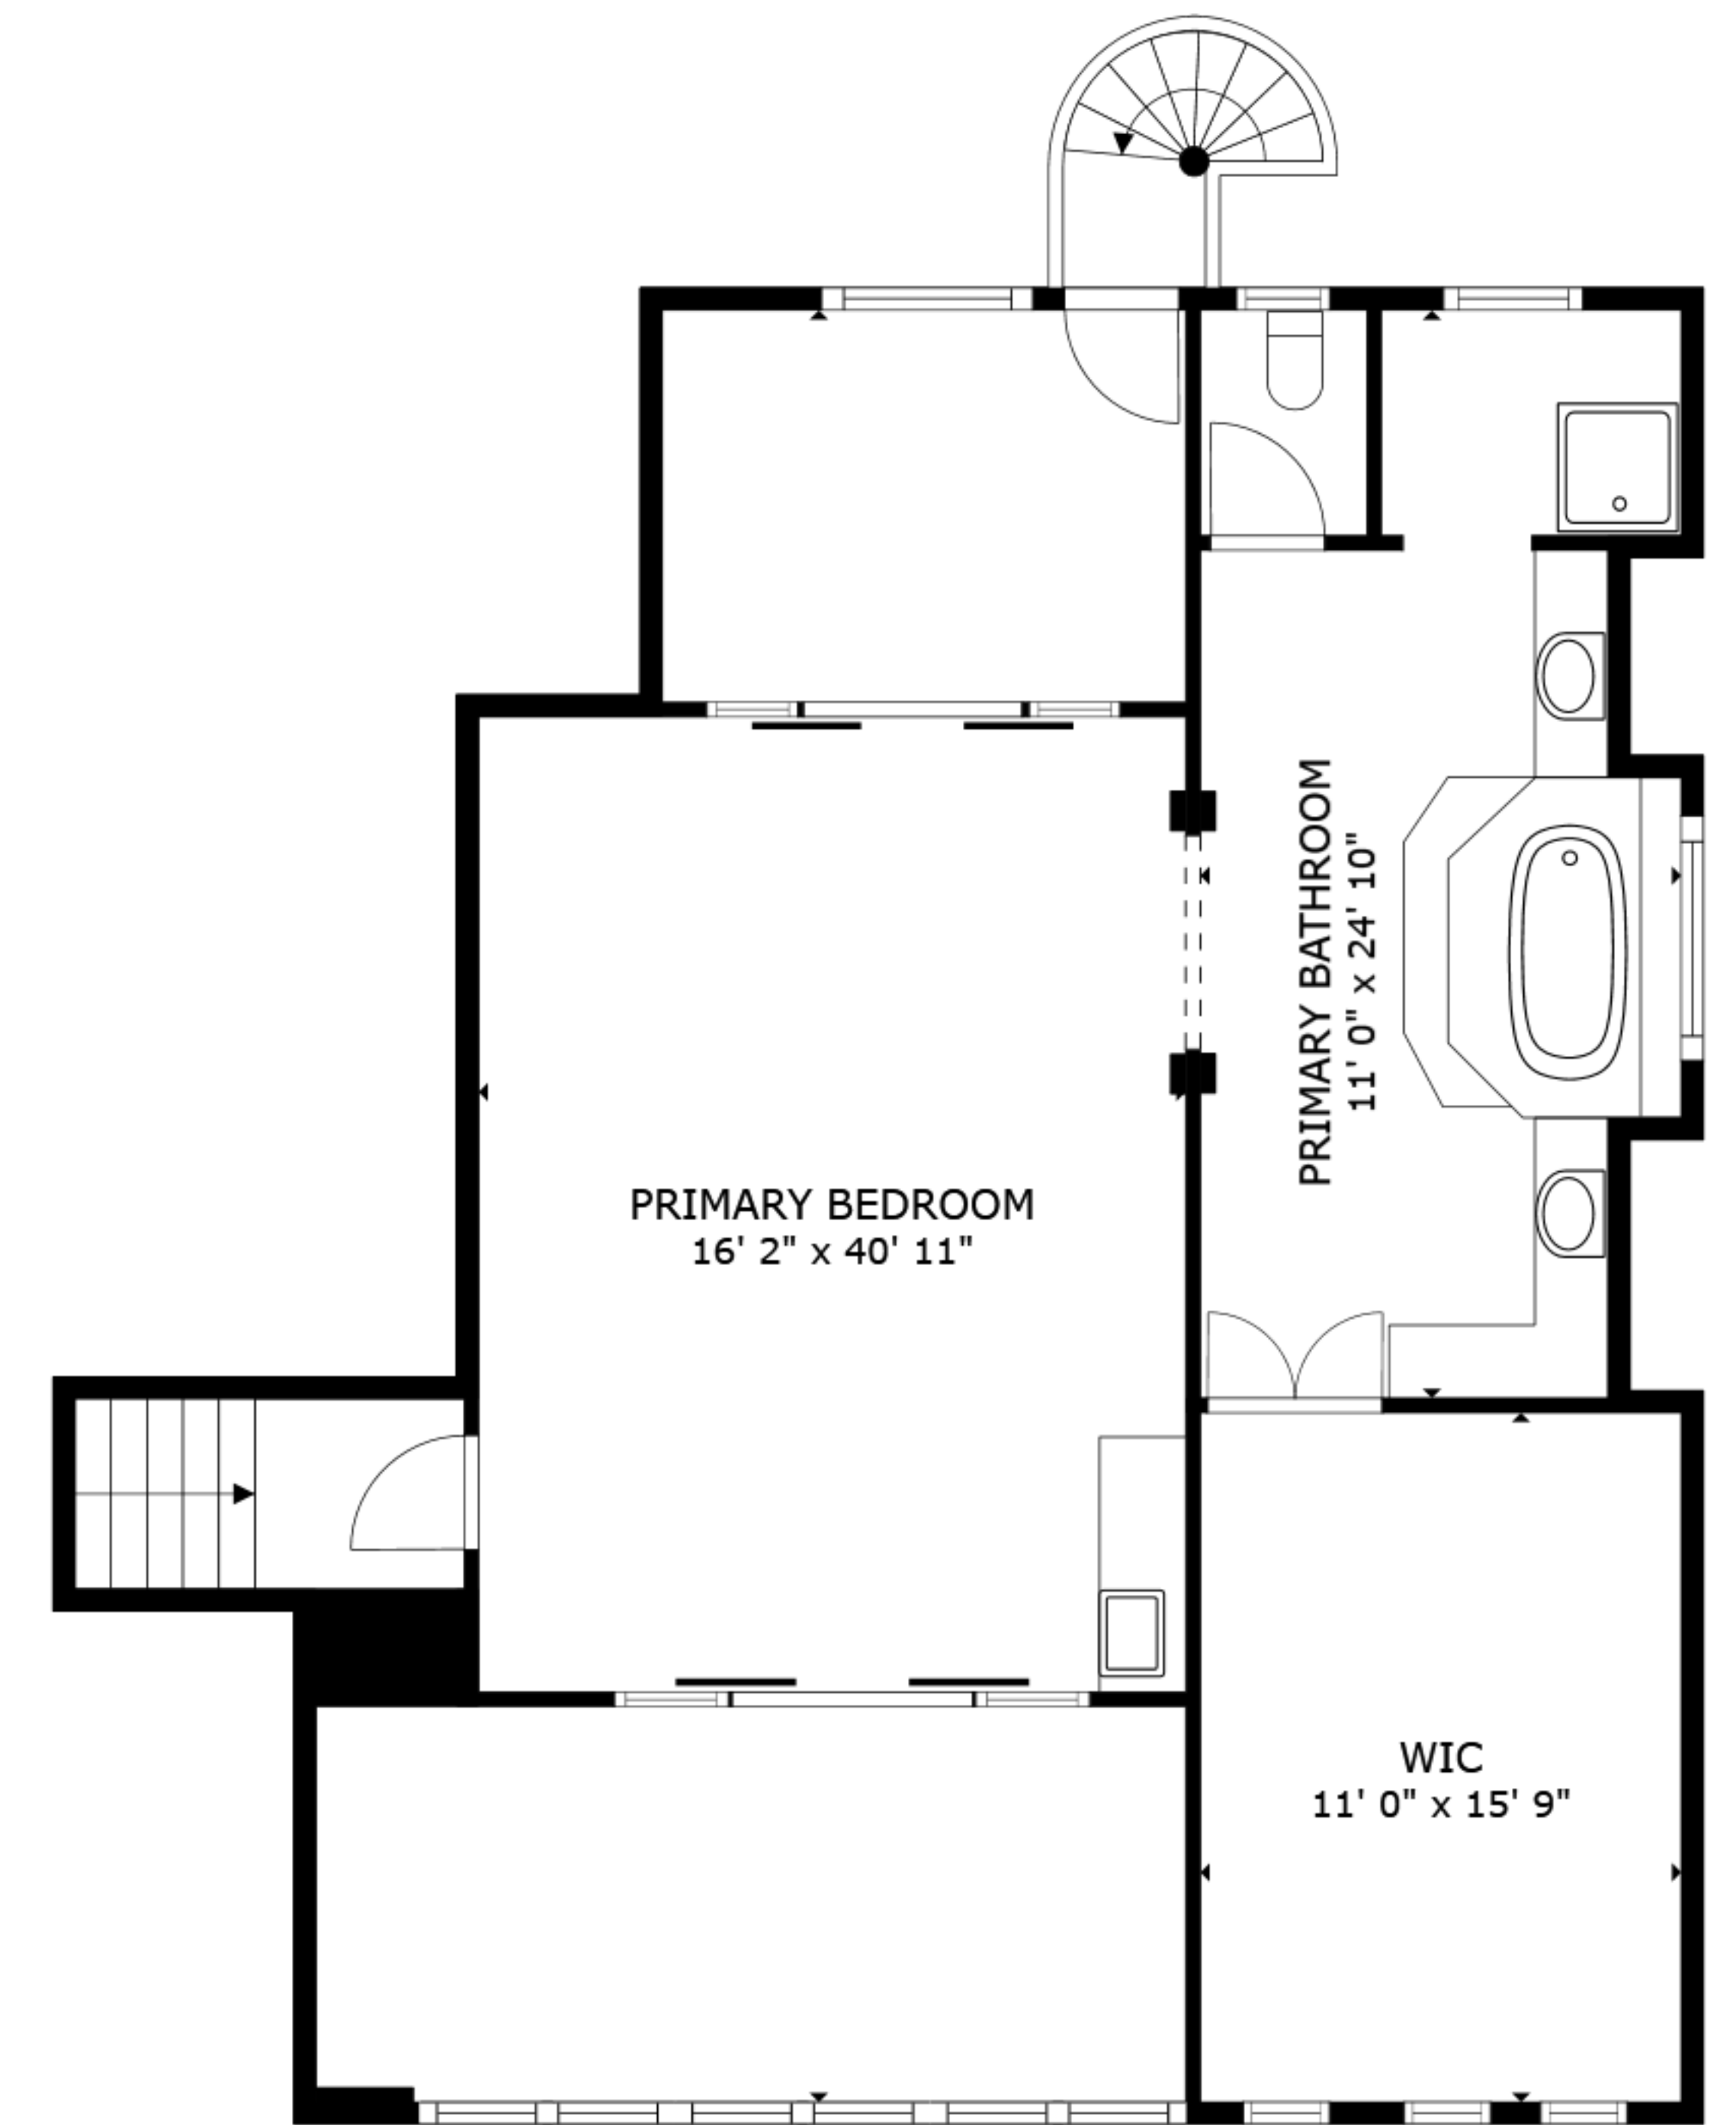

FLOOR 1

FLOOR 2

GROSS INTERNAL AREA  
 FLOOR 1 2,387 sq.ft. FLOOR 2 1,148 sq.ft.  
 EXCLUDED AREAS : GARAGE 1,010 sq.ft. PATIO 1,274 sq.ft.  
 TOTAL : 3,535 sq.ft.

SIZES AND DIMENSIONS ARE APPROXIMATE, ACTUAL MAY VARY.