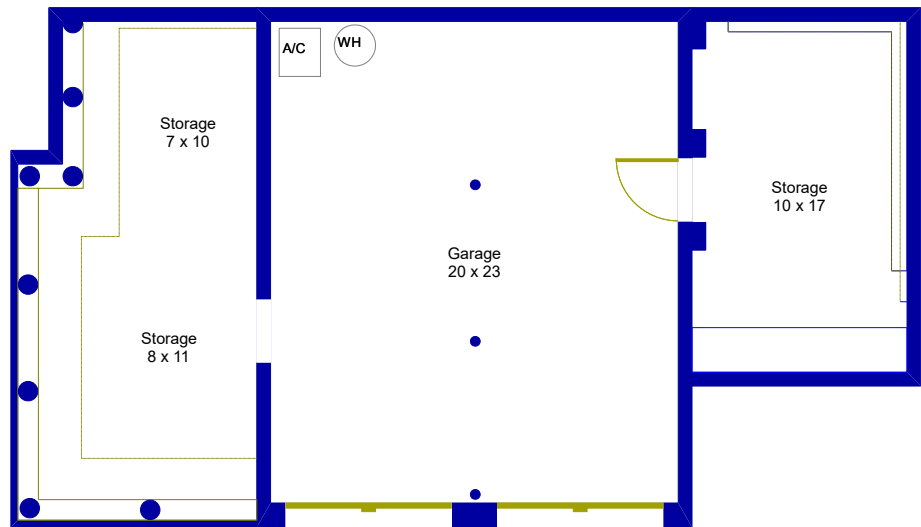

1903 Airole Way Austin, Texas

© Floor Plan Graphics LLC 2025. This floor plan is an artistic rendering only. All dimensions are approximate.
Floor Plan Graphics LLC and Moreland Properties
make no representation or warranty as to this rendering's accuracy
and no measurements or dimensions should be relied upon without independent verification.
This floor plan and its respective square footage information and material remain the property of Floor Plan Graphics LLC.