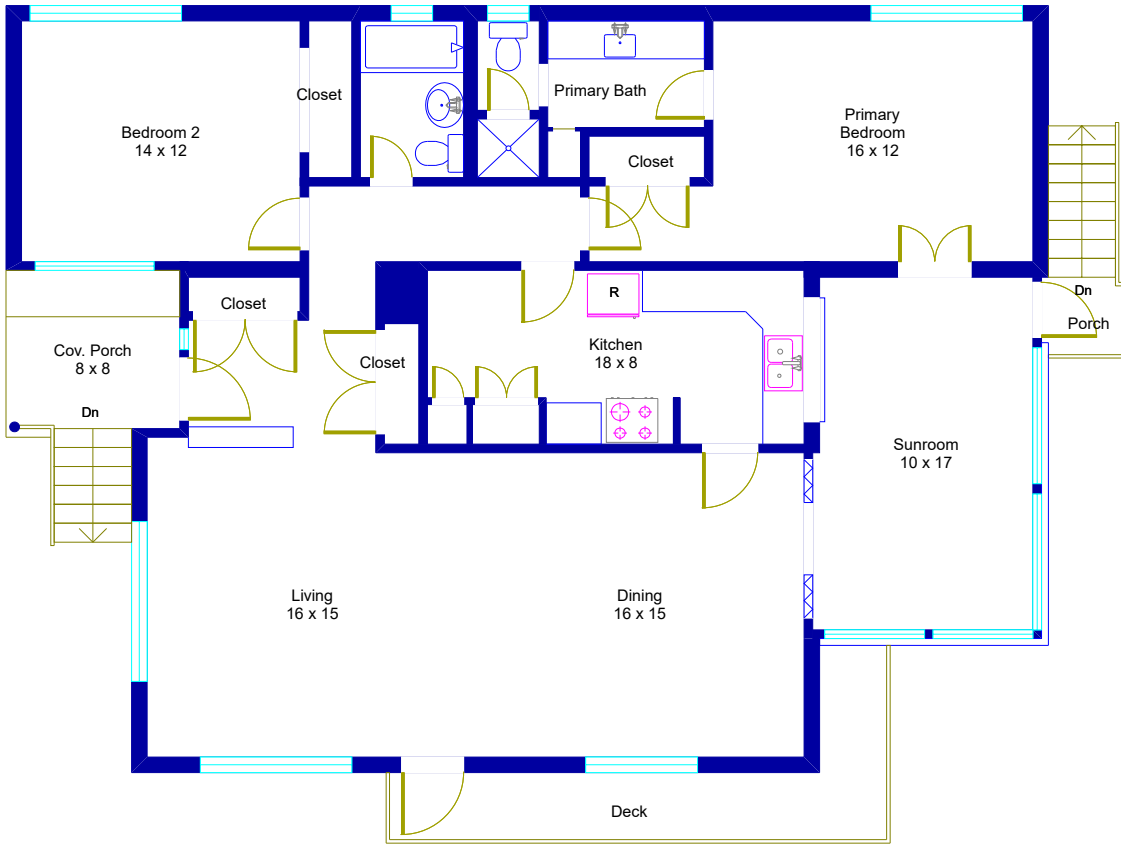

1903 Airole Way Austin, Texas

© Floor Plan Graphics LLC 2025. This floor plan is an artistic rendering only. All dimensions are approximate.
Floor Plan Graphics LLC and Moreland Properties
make no representation or warranty as to this rendering's accuracy
and no measurements or dimensions should be relied upon without independent verification.
This floor plan and its respective square footage information and material remain the property of Floor Plan Graphics LLC.