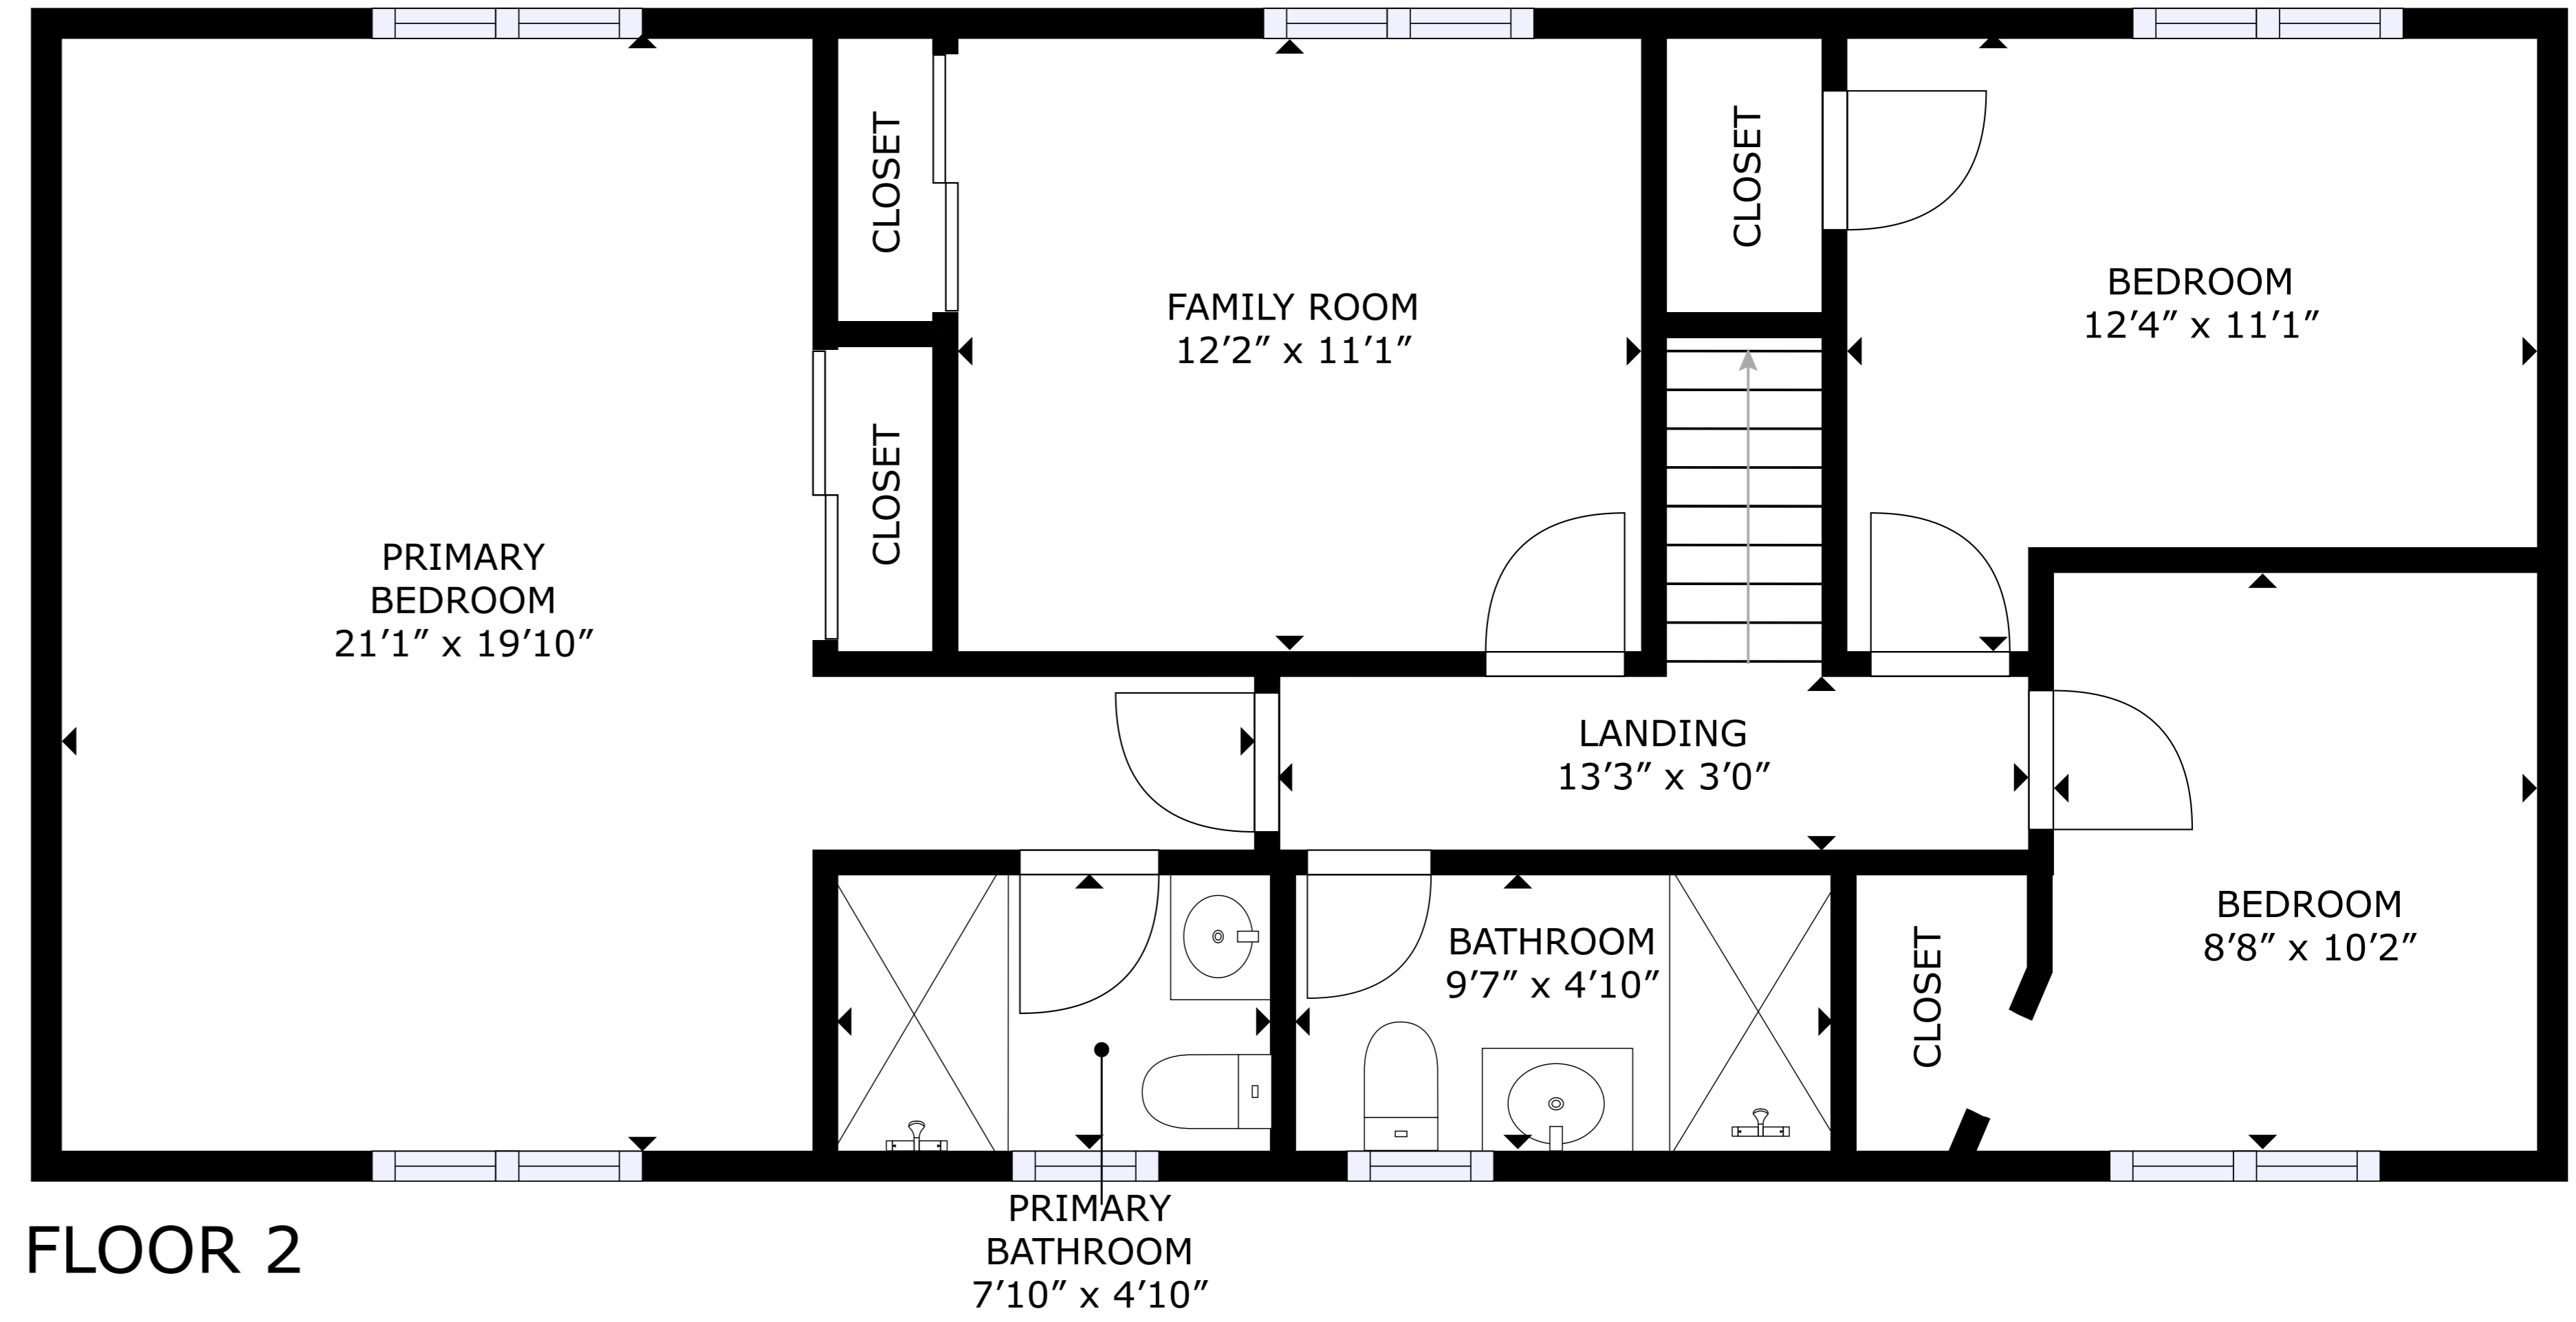

FLOOR 1

FLOOR 2

GROSS INTERNAL AREA
 FLOOR 1: 997 sq. ft, FLOOR 2: 889 sq. ft
 TOTAL: 1,886 sq. ft
 EXCLUDED AREA: GARAGE: 322 sq. ft
 SIZES AND DIMENSIONS ARE APPROXIMATE, ACTUAL MAY VARY.