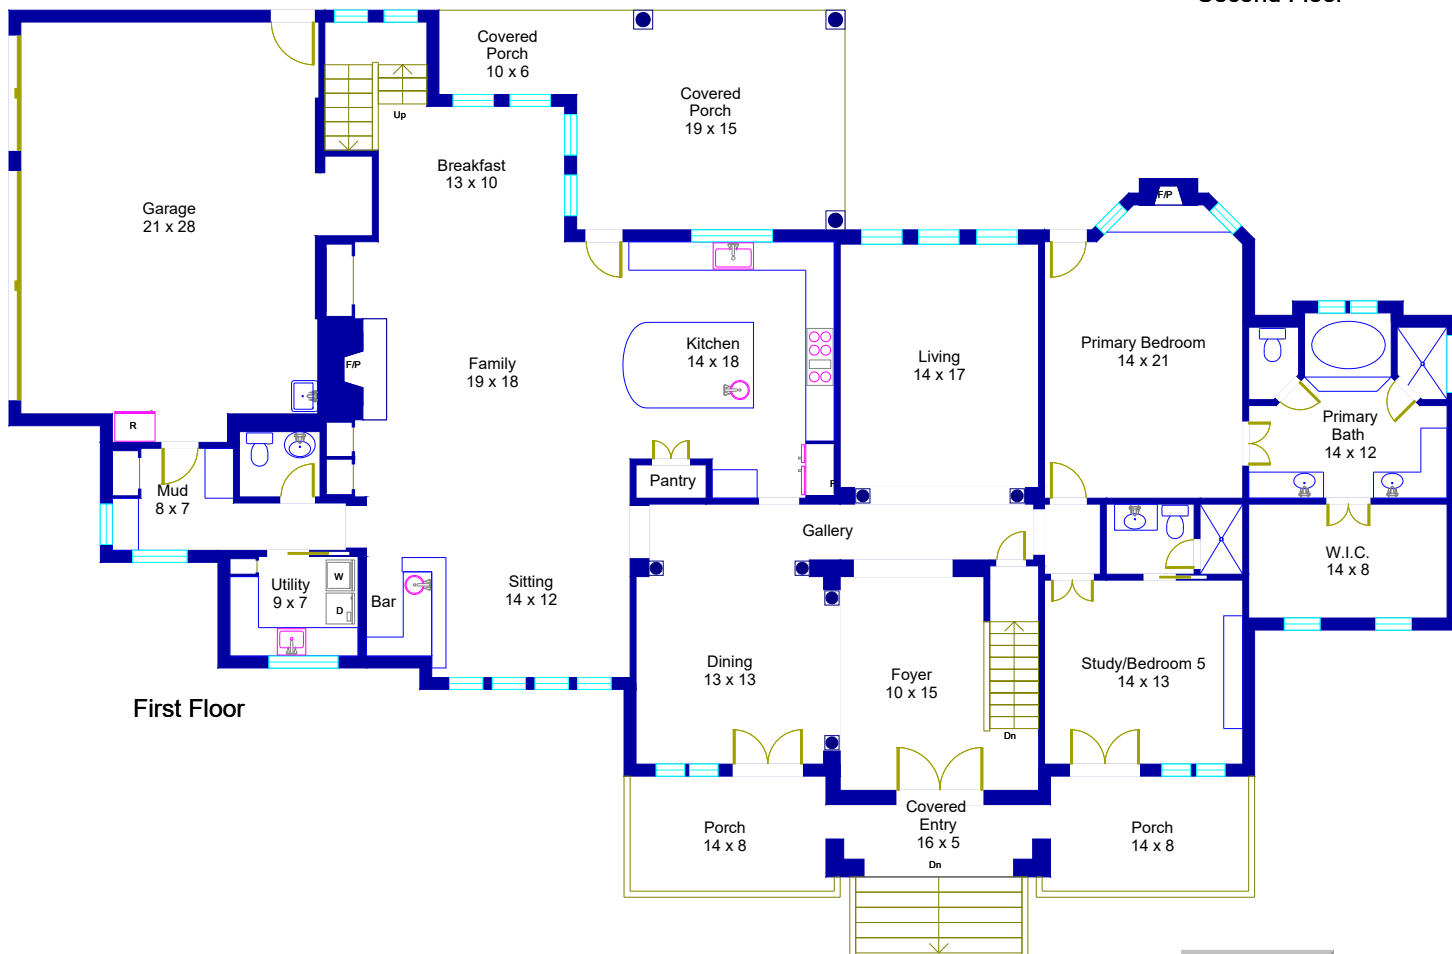

3001 Pescadero Cove Austin, Texas

Second Floor

First Floor

© Floor Plan Graphics LLC 2024. This floor plan is an artistic rendering only. All dimensions are approximate. Floor Plan Graphics LLC makes no representation or warranty as to this rendering's accuracy and no measurements or dimensions should be relied upon without independent verification. This floor plan and its respective square footage information and material remain the property of Floor Plan Graphics LLC.