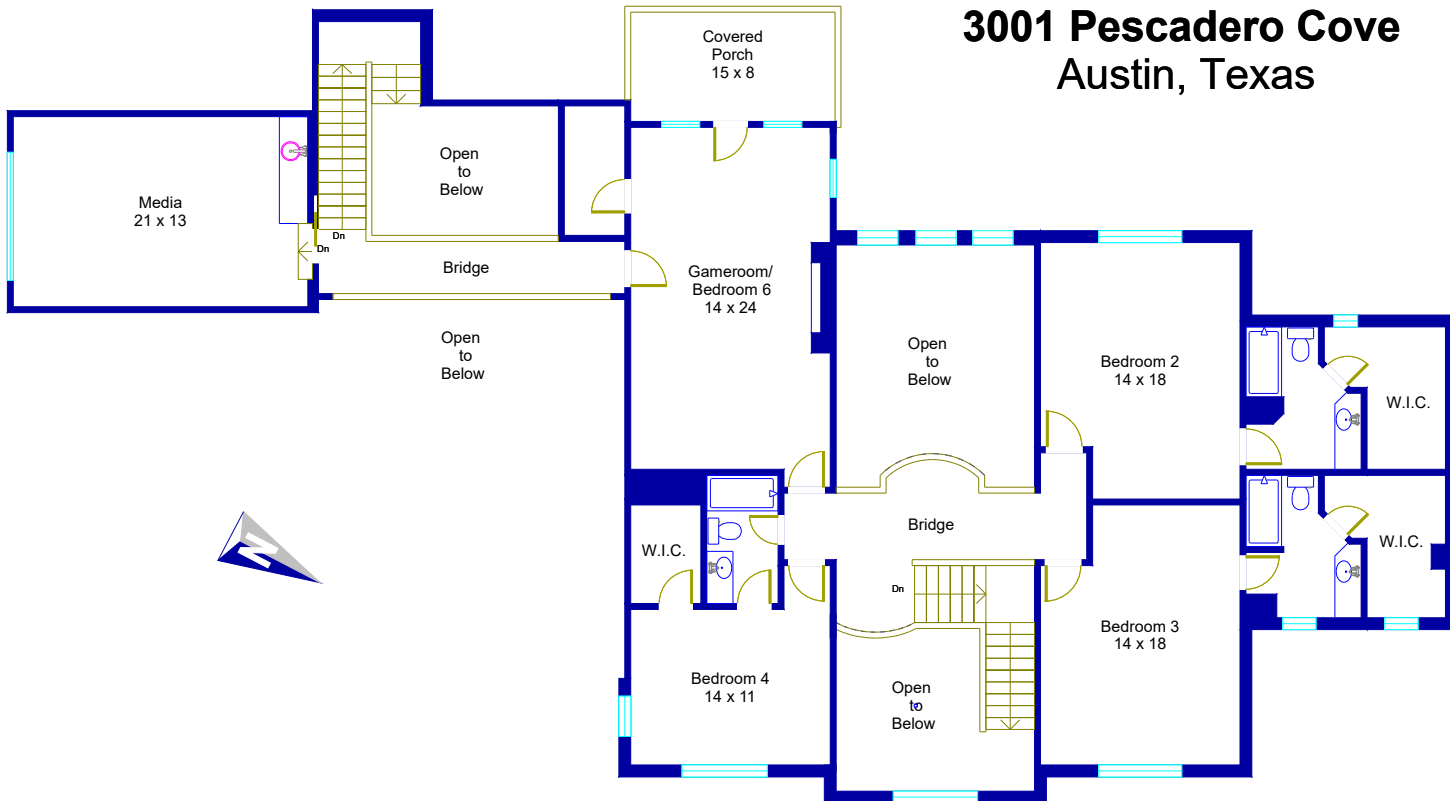

3001 Pescadero Cove Austin, Texas

Second Floor

First Floor

© Floor Plan Graphics LLC 2024. This floor plan is an artistic rendering only. All dimensions are approximate. Floor Plan Graphics LLC makes no representation or warranty as to this rendering's accuracy and no measurements or dimensions should be relied upon without independent verification. This floor plan and its respective square footage information and material remain the property of Floor Plan Graphics LLC.