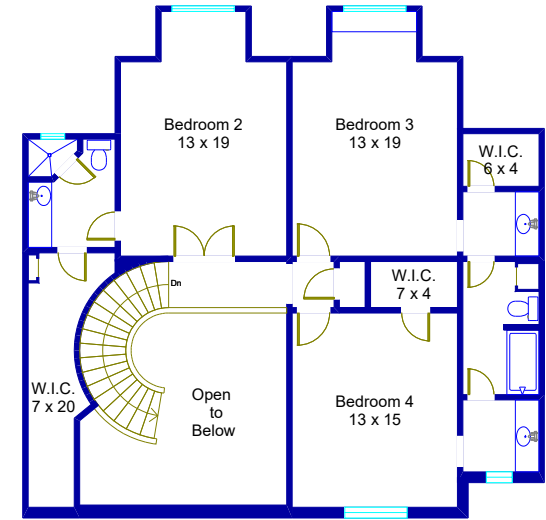

5914 Mountain Villa Drive Austin, Texas

© Floor Plan Graphics LLC 2024. This floor plan is an artistic rendering only. All dimensions are approximate. Floor Plan Graphics LLC and Engel & Volkers Realtors make no representation or warranty as to this rendering's accuracy and no measurements or dimensions should be relied upon without independent verification. This floor plan and its respective square footage information and material remain the property of Floor Plan Graphics LLC.