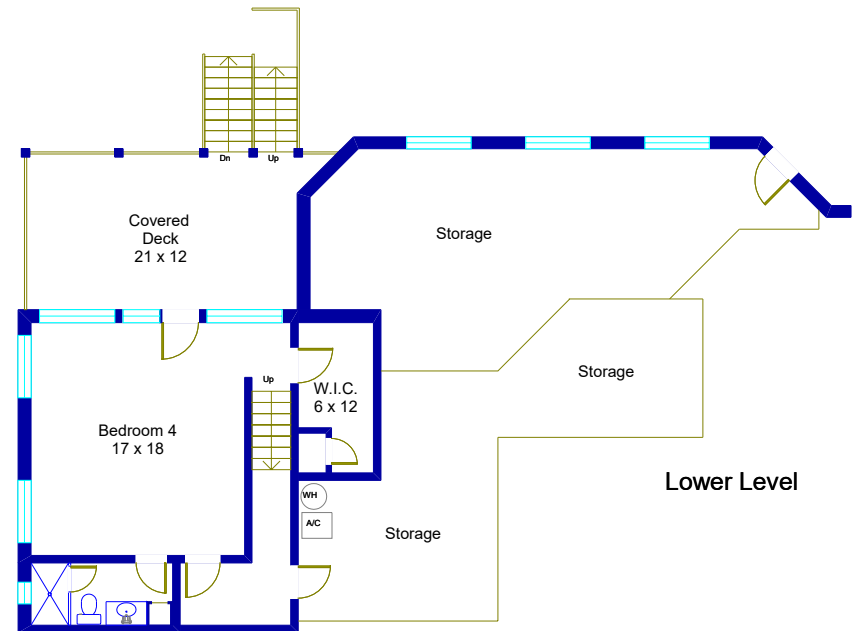

5914 Mountain Villa Drive Austin, Texas

© Floor Plan Graphics LLC 2024. This floor plan is an artistic rendering only. All dimensions are approximate. Floor Plan Graphics LLC and Engel & Volkers Realtors make no representation or warranty as to this rendering's accuracy and no measurements or dimensions should be relied upon without independent verification. This floor plan and its respective square footage information and material remain the property of Floor Plan Graphics LLC.