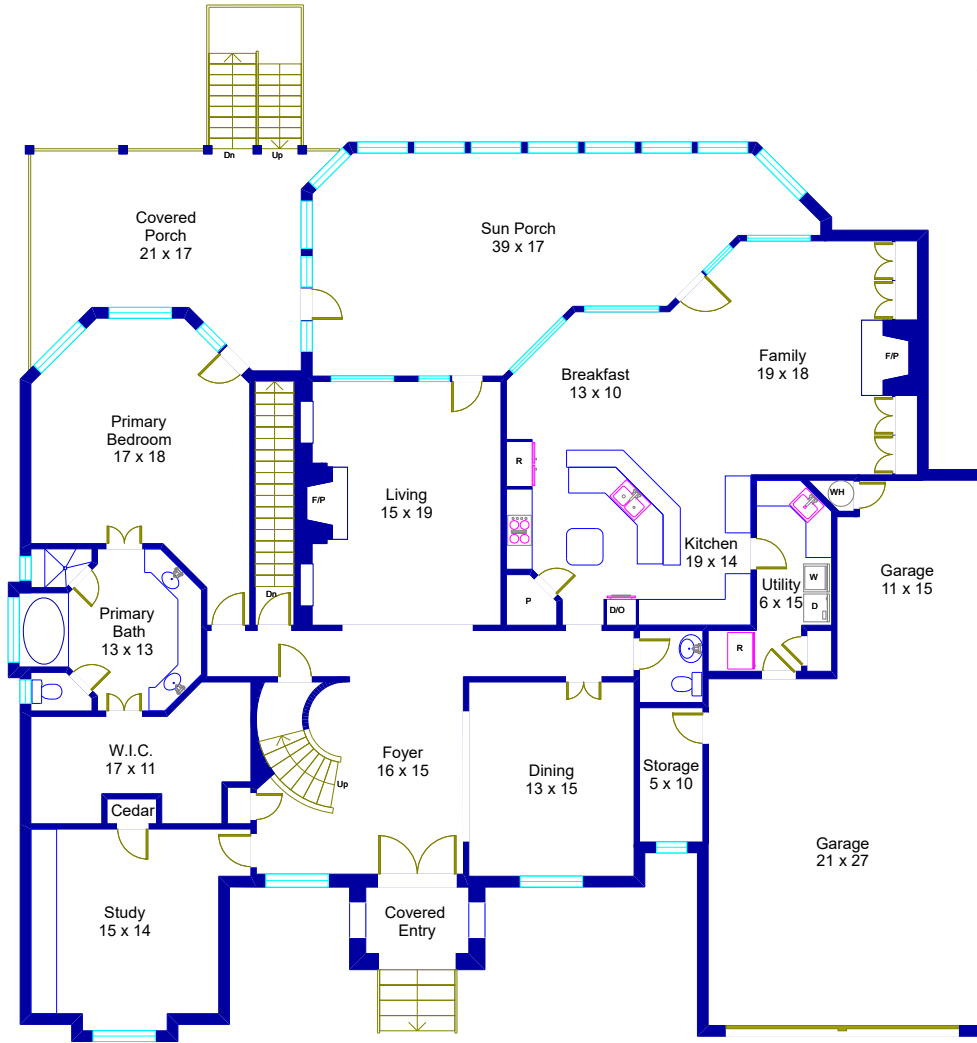

5914 Mountain Villa Drive Austin, Texas

© Floor Plan Graphics LLC 2024. This floor plan is an artistic rendering only. All dimensions are approximate. Floor Plan Graphics LLC and Engel & Volkers Realtors make no representation or warranty as to this rendering's accuracy and no measurements or dimensions should be relied upon without independent verification. This floor plan and its respective square footage information and material remain the property of Floor Plan Graphics LLC.