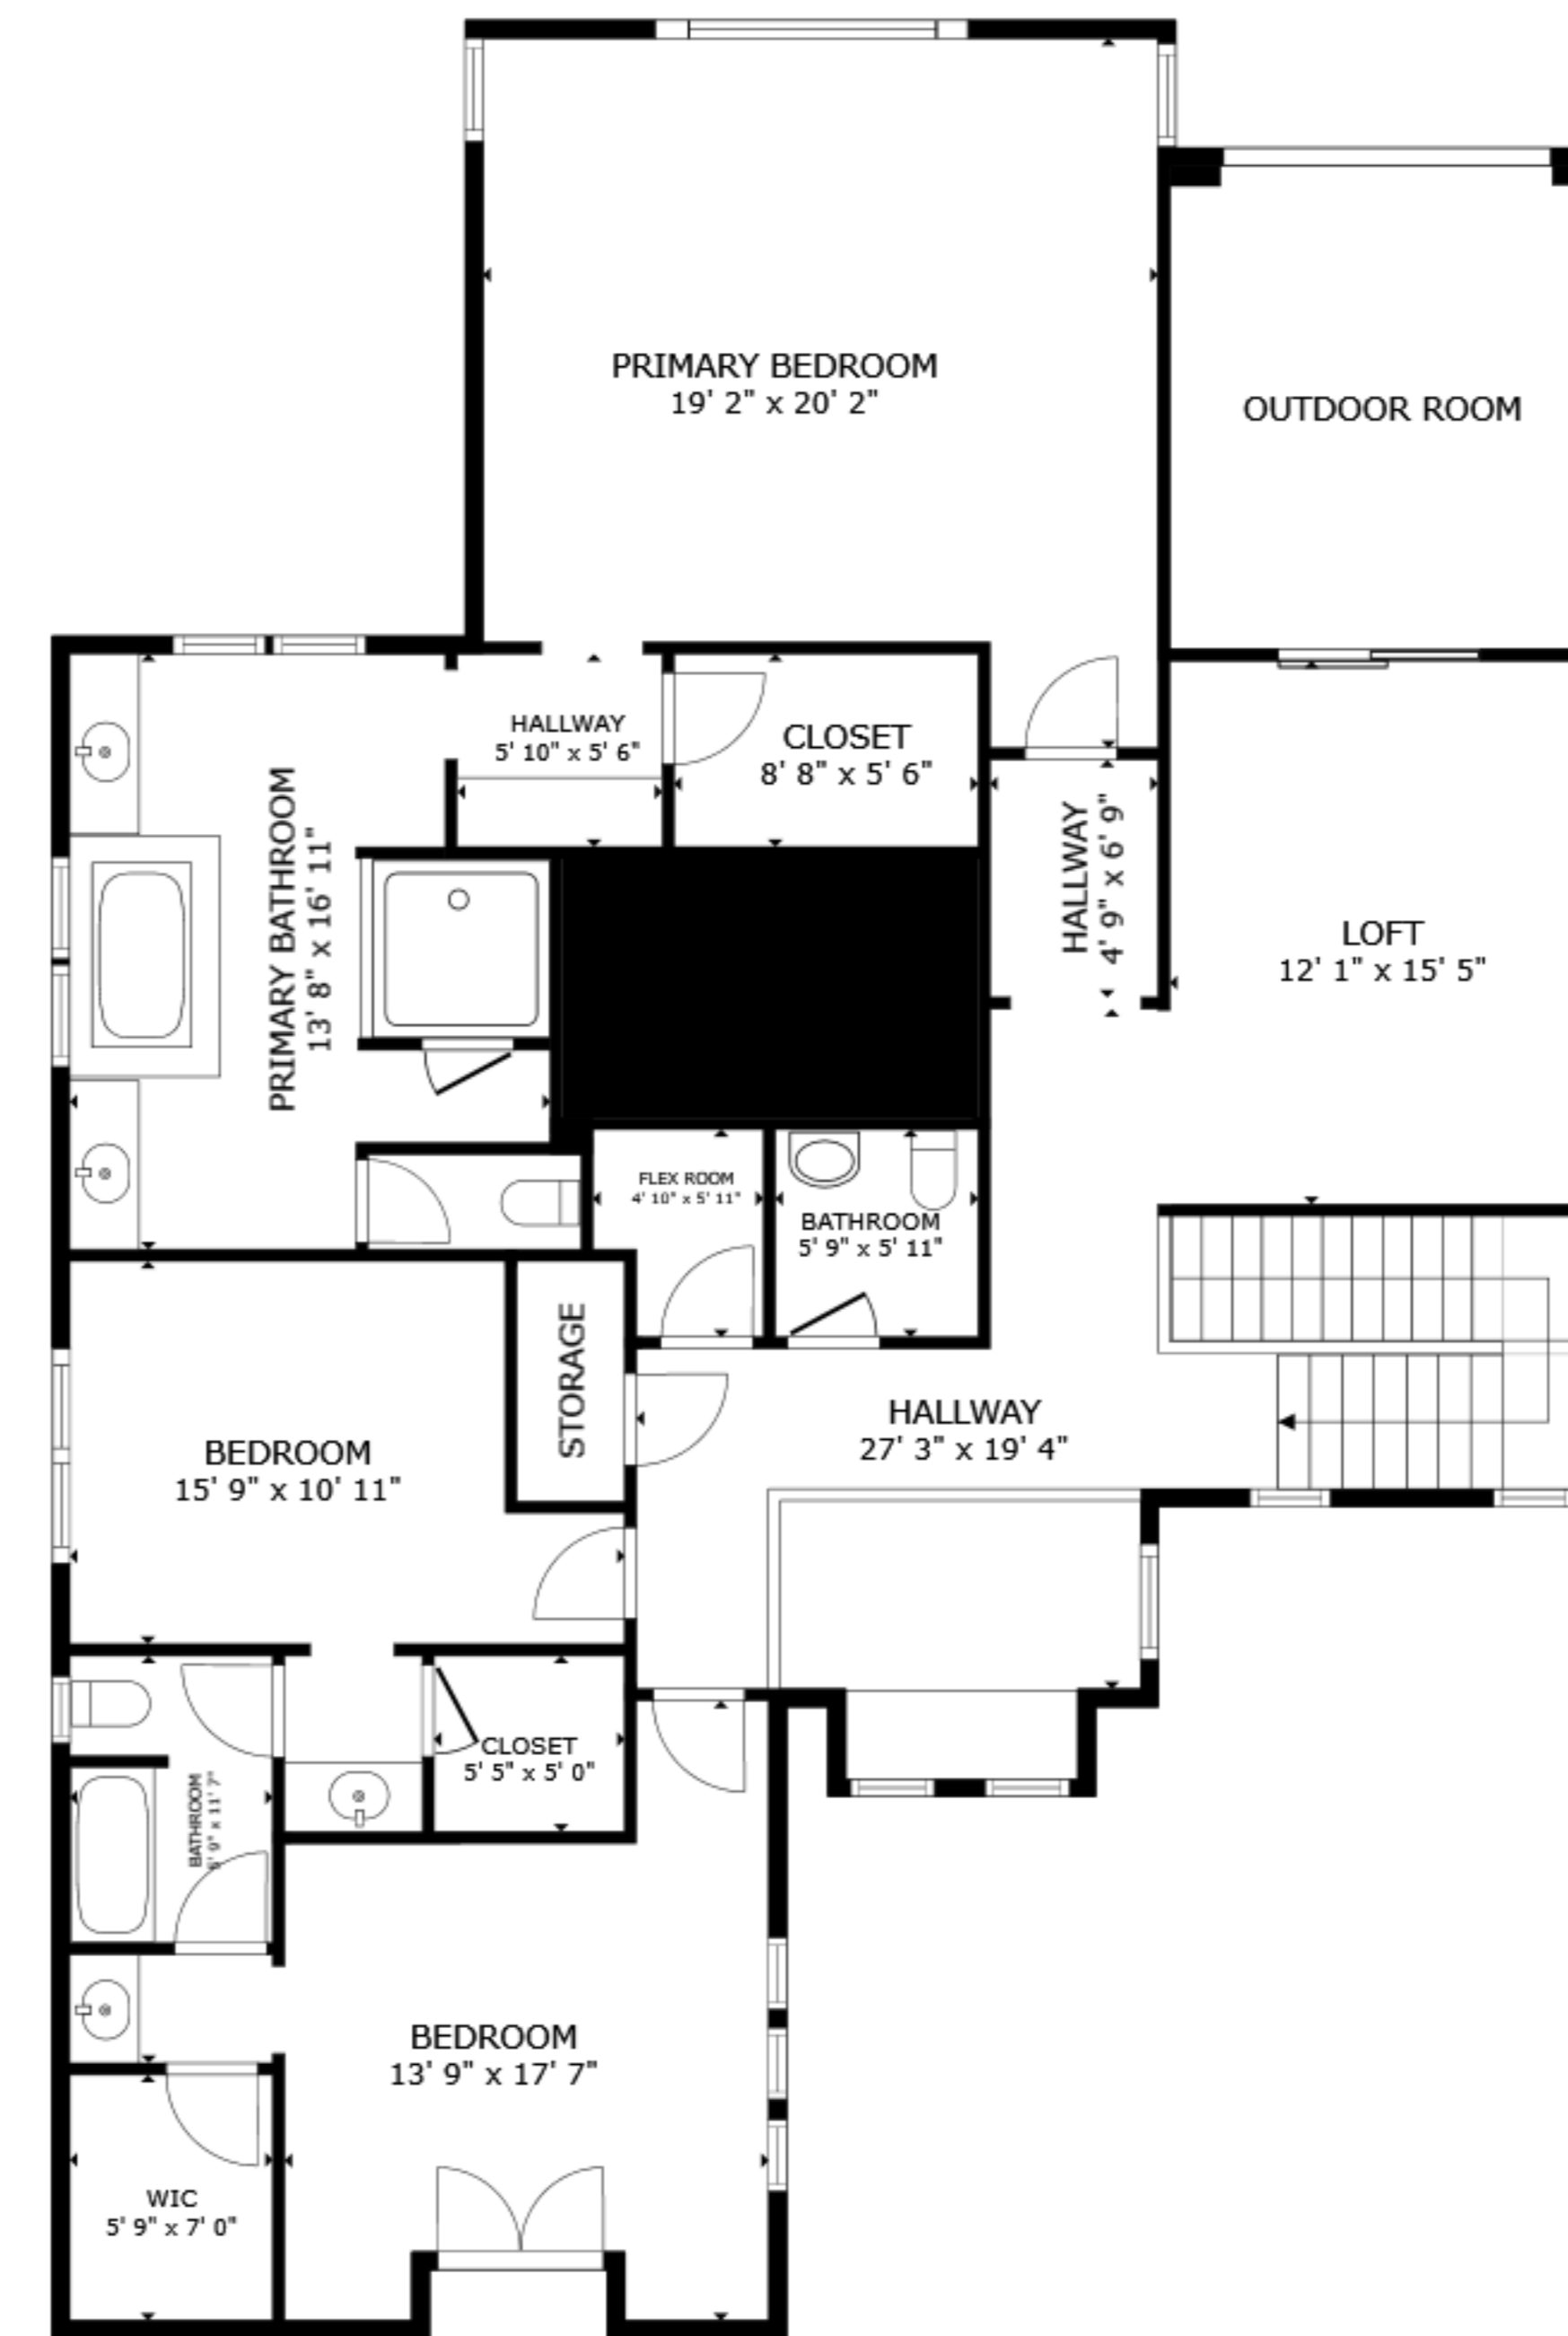

FLOOR 1

FLOOR 2

GROSS INTERNAL AREA  
 FLOOR 1 1,984 sq.ft. FLOOR 2 1,896 sq.ft.  
 EXCLUDED AREAS : OUTDOOR ROOM 183 sq.ft. GARAGE 419 sq.ft. VERANDA 214 sq.ft.  
 OUTDOOR ROOM 1,454 sq.ft. GARAGE 154 sq.ft. OUTDOOR ROOM 166 sq.ft.  
 TOTAL : 3,880 sq.ft.

SIZES AND DIMENSIONS ARE APPROXIMATE, ACTUAL MAY VARY.