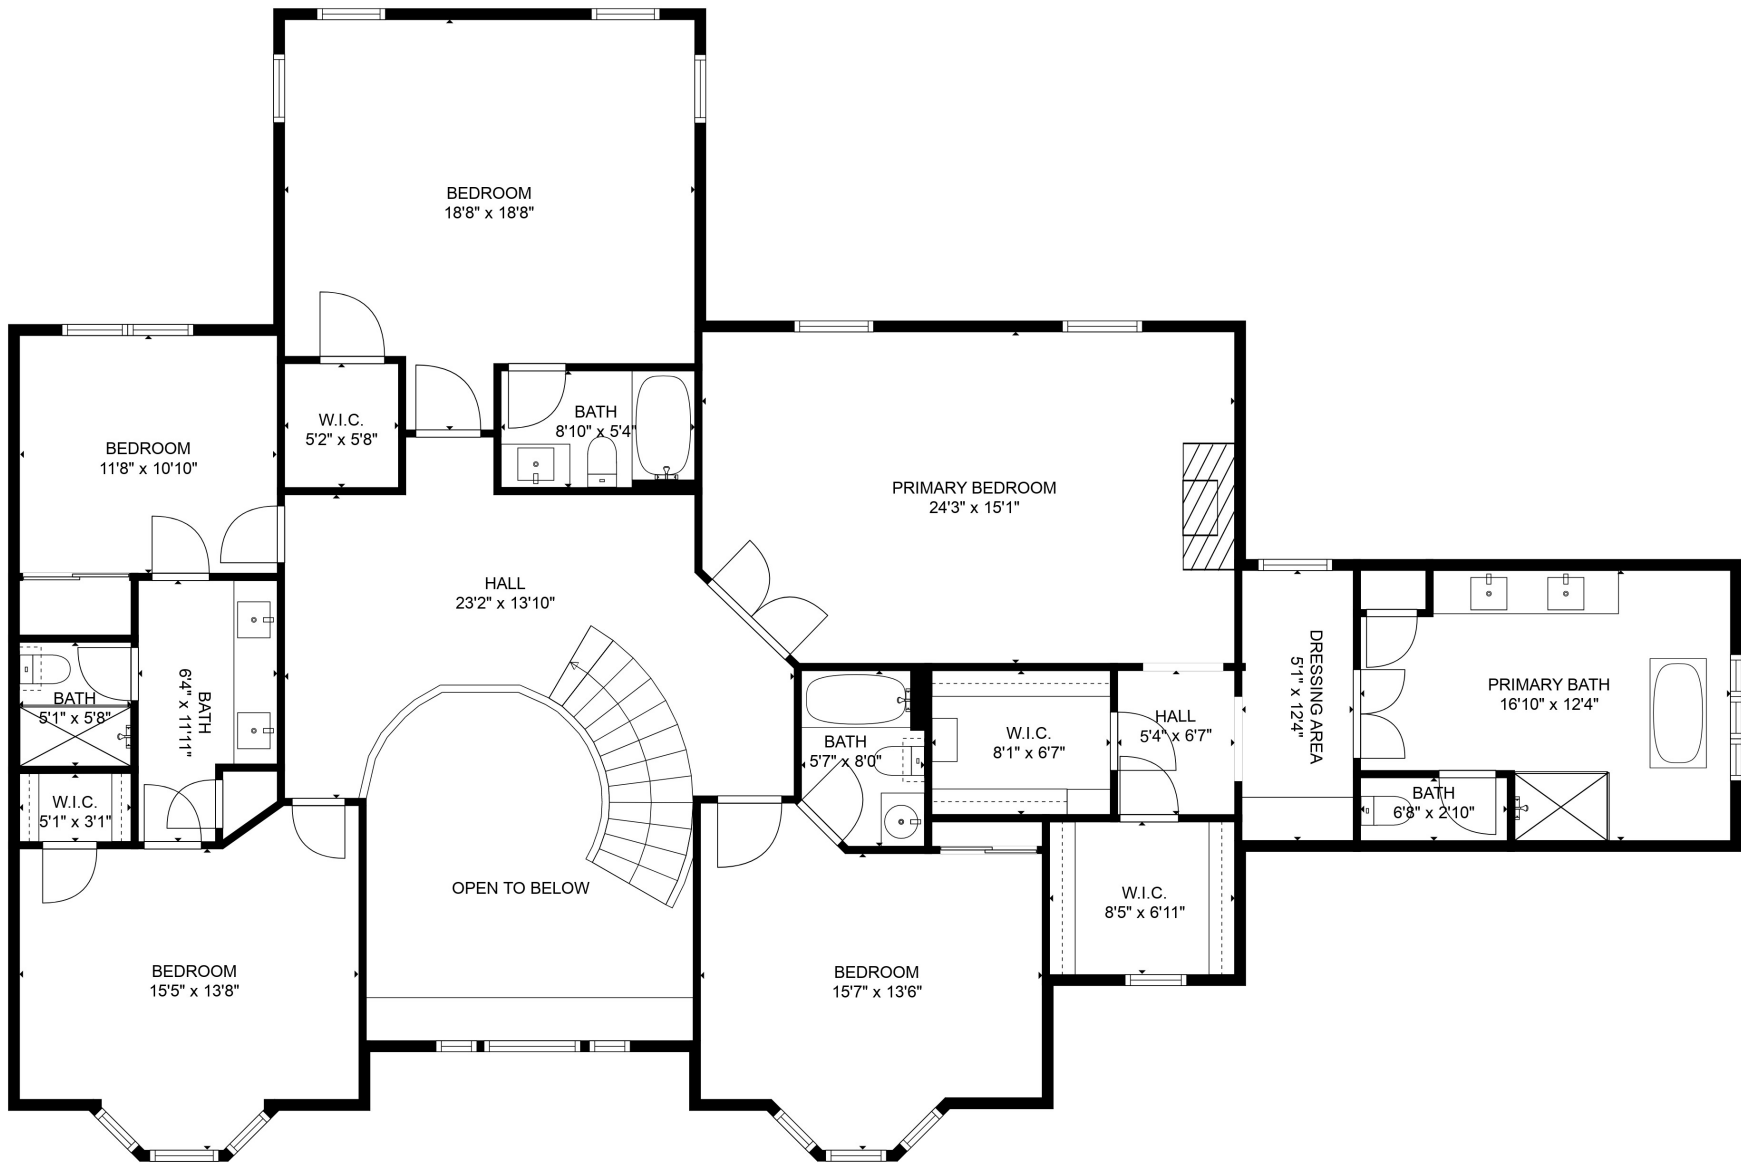

TOTAL: 6417 sq. ft

Below Ground: 1856 sq. ft, FLOOR 1: 2340 sq. ft, FLOOR 2: 2221 sq. ft
 EXCLUDED AREAS: STORAGE: 46 sq. ft, ELECTRICAL ROOM: 231 sq. ft, GARAGE: 729 sq. ft,
 PATIO: 1150 sq. ft, FIREPLACE: 9 sq. ft, OPEN TO BELOW: 188 sq. ft

SIZES AND MEASUREMENTS ARE APPROXIMATE AND NOT GUARANTEED TO BE EXACT OR TO SCALE.

TOTAL: 6417 sq. ft

Below Ground: 1856 sq. ft, FLOOR 1: 2340 sq. ft, FLOOR 2: 2221 sq. ft
 EXCLUDED AREAS: STORAGE: 46 sq. ft, ELECTRICAL ROOM: 231 sq. ft, GARAGE: 729 sq. ft,
 PATIO: 1150 sq. ft, FIREPLACE: 9 sq. ft, OPEN TO BELOW: 188 sq. ft