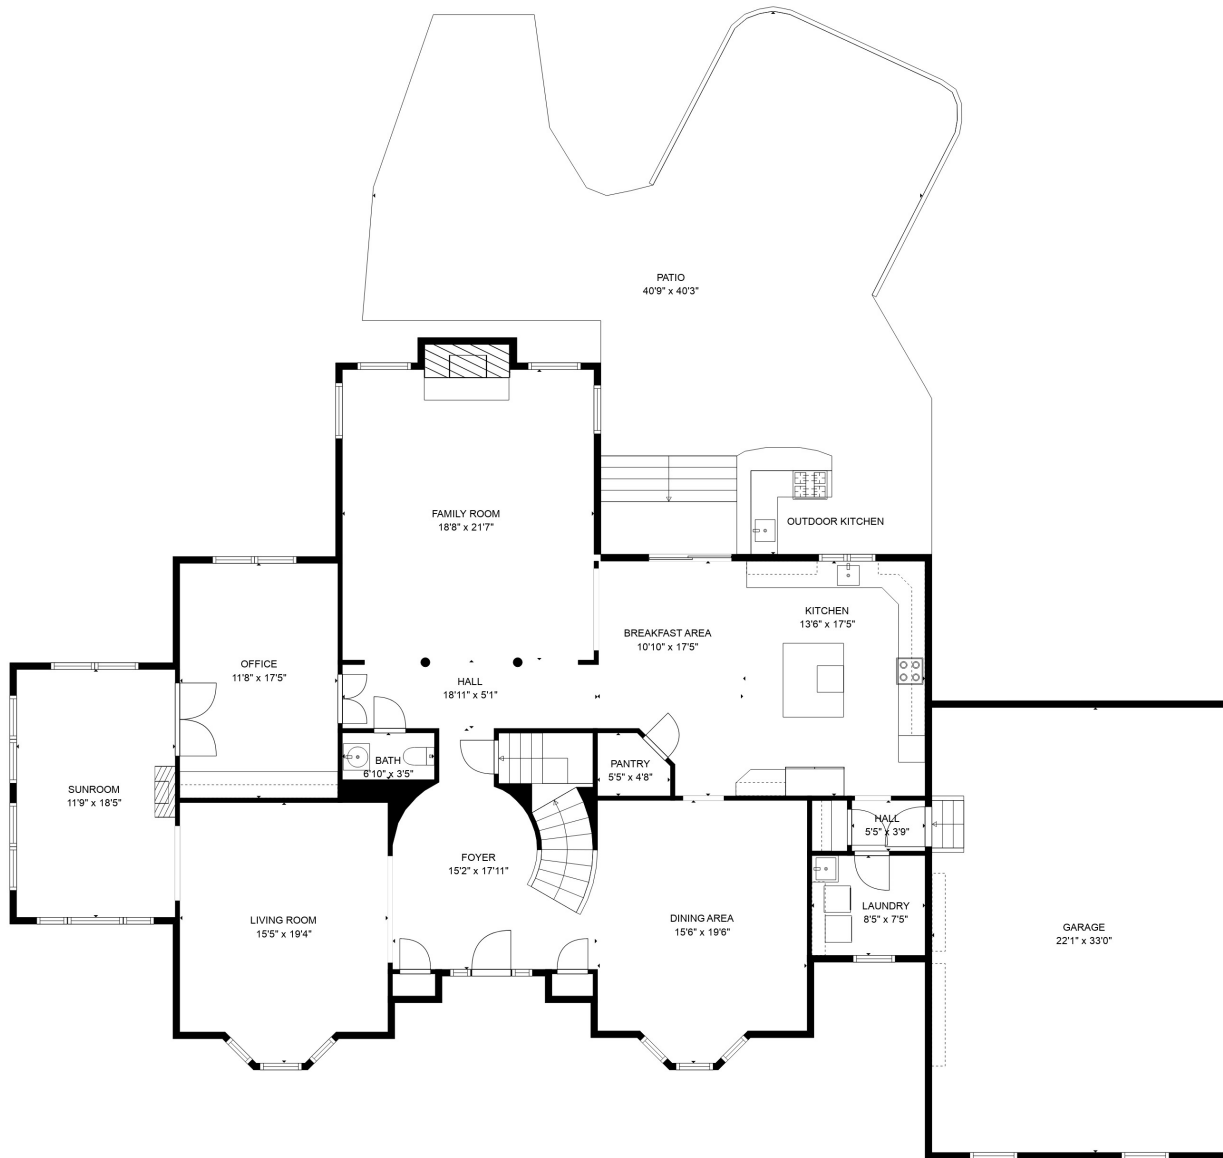

TOTAL: 6417 sq. ft

Below Ground: 1856 sq. ft, FLOOR 1: 2340 sq. ft, FLOOR 2: 2221 sq. ft
 EXCLUDED AREAS: STORAGE: 46 sq. ft, ELECTRICAL ROOM: 231 sq. ft, GARAGE: 729 sq. ft,
 PATIO: 1150 sq. ft, FIREPLACE: 9 sq. ft, OPEN TO BELOW: 188 sq. ft

SIZES AND MEASUREMENTS ARE APPROXIMATE AND NOT GUARANTEED TO BE EXACT OR TO SCALE.

TOTAL: 6417 sq. ft

Below Ground: 1856 sq. ft, FLOOR 1: 2340 sq. ft, FLOOR 2: 2221 sq. ft
 EXCLUDED AREAS: STORAGE: 46 sq. ft, ELECTRICAL ROOM: 231 sq. ft, GARAGE: 729 sq. ft,
 PATIO: 1150 sq. ft, FIREPLACE: 9 sq. ft, OPEN TO BELOW: 188 sq. ft