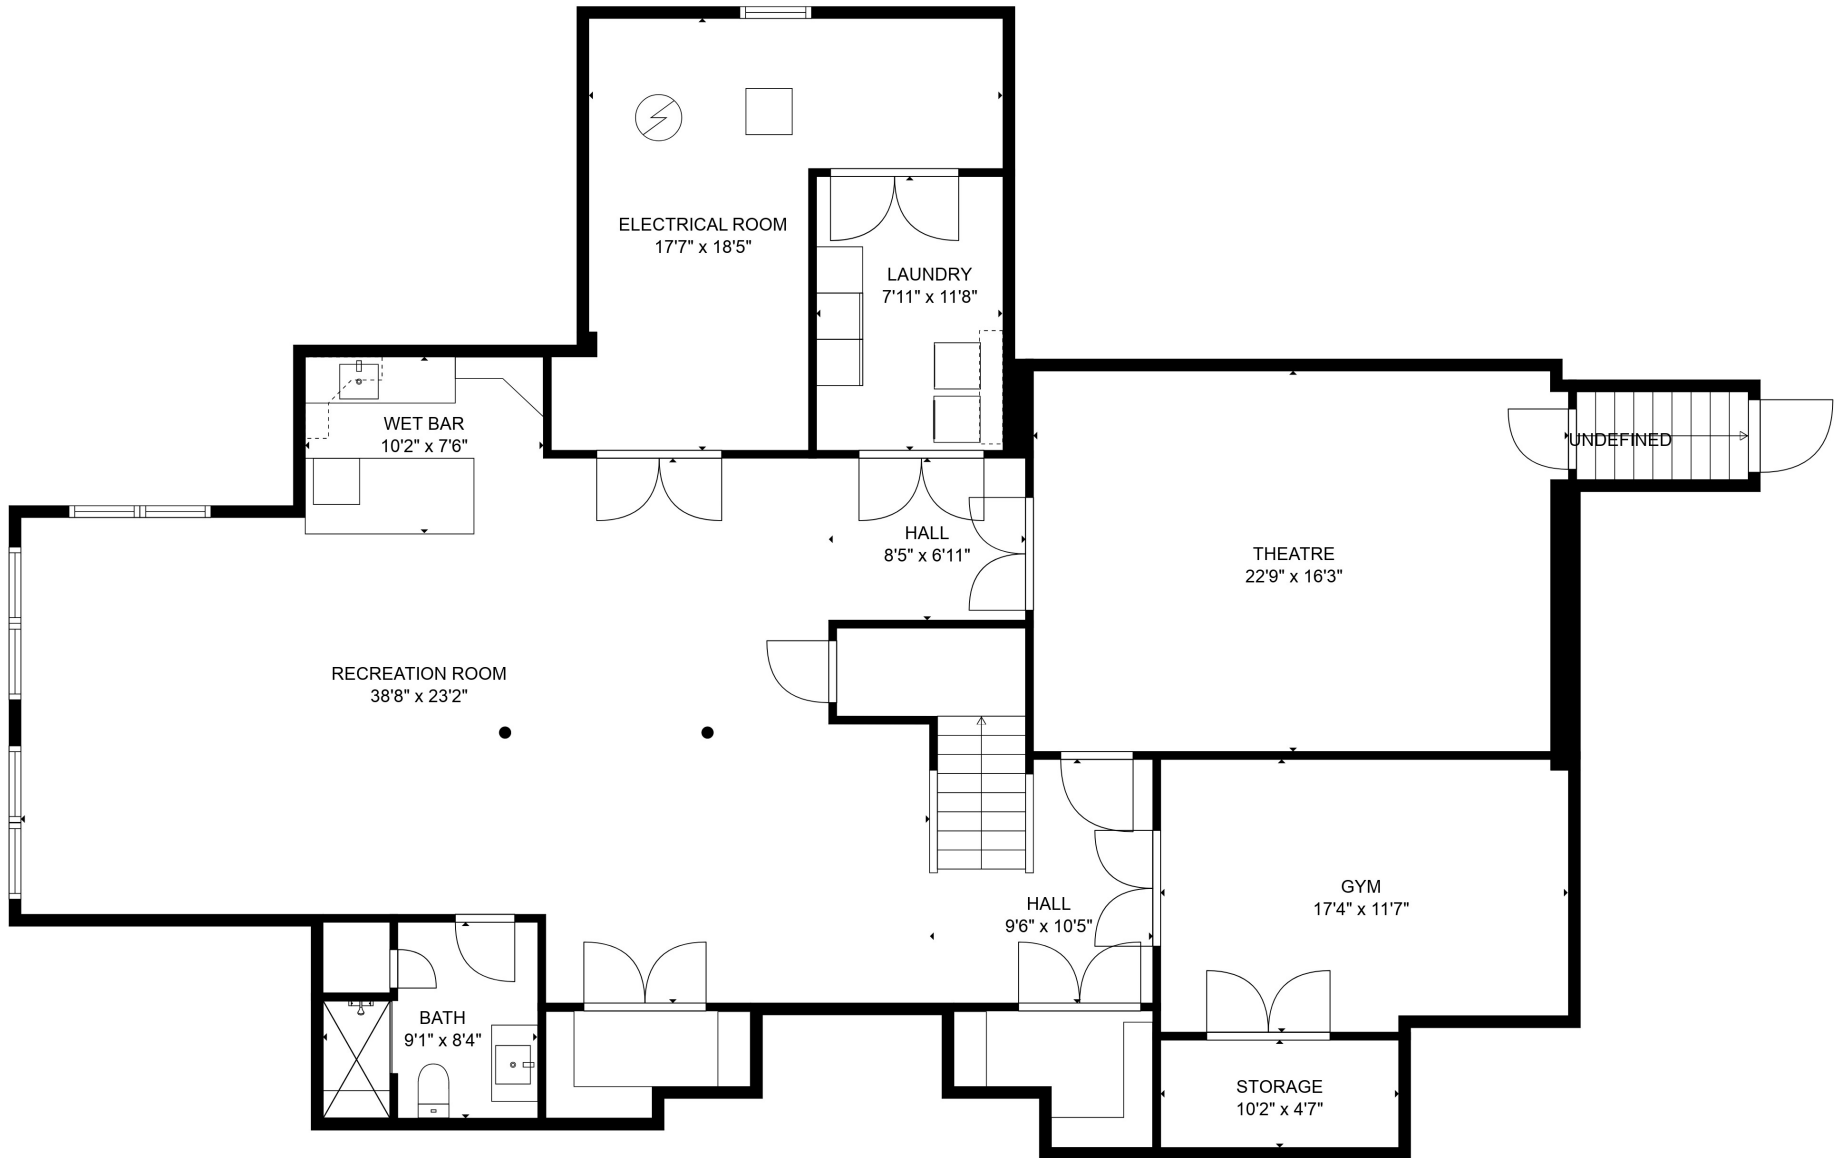

TOTAL: 6417 sq. ft

Below Ground: 1856 sq. ft, FLOOR 1: 2340 sq. ft, FLOOR 2: 2221 sq. ft
 EXCLUDED AREAS: STORAGE: 46 sq. ft, ELECTRICAL ROOM: 231 sq. ft, GARAGE: 729 sq. ft,
 PATIO: 1150 sq. ft, FIREPLACE: 9 sq. ft, OPEN TO BELOW: 188 sq. ft

SIZES AND MEASUREMENTS ARE APPROXIMATE AND NOT GUARANTEED TO BE EXACT OR TO SCALE.

TOTAL: 6417 sq. ft

Below Ground: 1856 sq. ft, FLOOR 1: 2340 sq. ft, FLOOR 2: 2221 sq. ft
 EXCLUDED AREAS: STORAGE: 46 sq. ft, ELECTRICAL ROOM: 231 sq. ft, GARAGE: 729 sq. ft,
 PATIO: 1150 sq. ft, FIREPLACE: 9 sq. ft, OPEN TO BELOW: 188 sq. ft