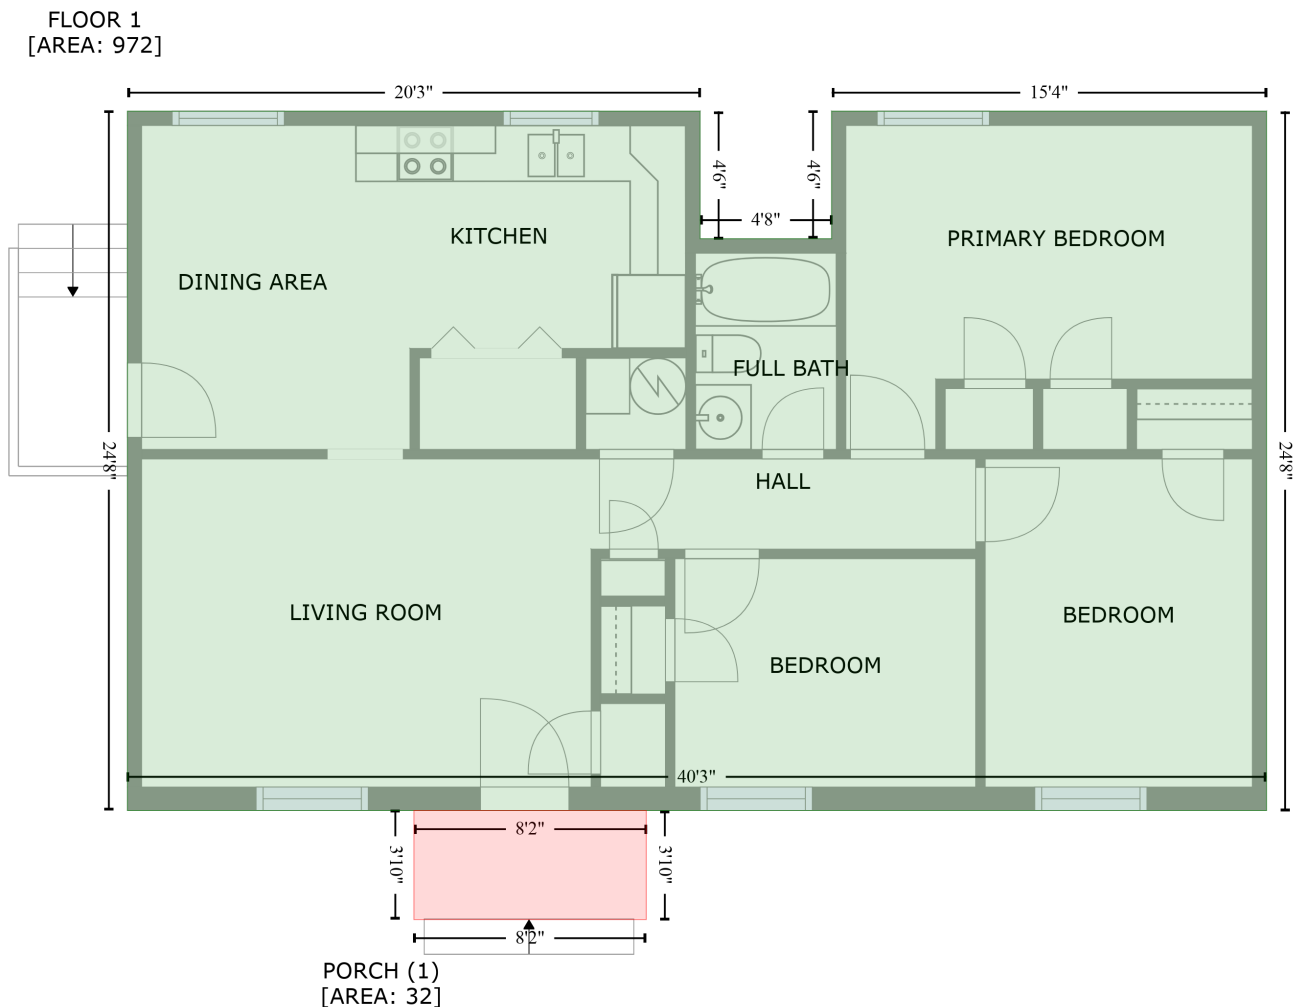

738 Rudd Court, Firestone, Charlotte, Mecklenburg County, North Carolina, United States, 28216

Gross Living Area: 972 sq. ft

Space	Area (sq. ft)	Calculation <small>Coordinate Polygon Area Algorithm using inches</small>
FLOOR 1 (Living area)	972	$-\left((318.5 + 318.5) * (3.7 - 57.7) + (318.5 + 374.3) * (57.7 - 57.7) + (374.3 + 374.3) * (57.7 - 3.7) + (374.3 + 558.6) * (3.7 - 3.7) + (558.6 + 558.6) * (3.7 - 299.9) + (558.6 + 75.8) * (299.9 - 299.9) + (75.8 + 75.8) * (299.9 - 3.7) + (75.8 + 318.5) * (3.7 - 3.7)\right) * 0.5 * 0.00694$
PORCH (Non-living area)	32	$-\left((295.7 + 295.7) * (299.9 - 346.1) + (295.7 + 197.2) * (346.1 - 346.1) + (197.2 + 197.2) * (346.1 - 299.9) + (197.2 + 295.7) * (299.9 - 299.9)\right) * 0.5 * 0.00694$