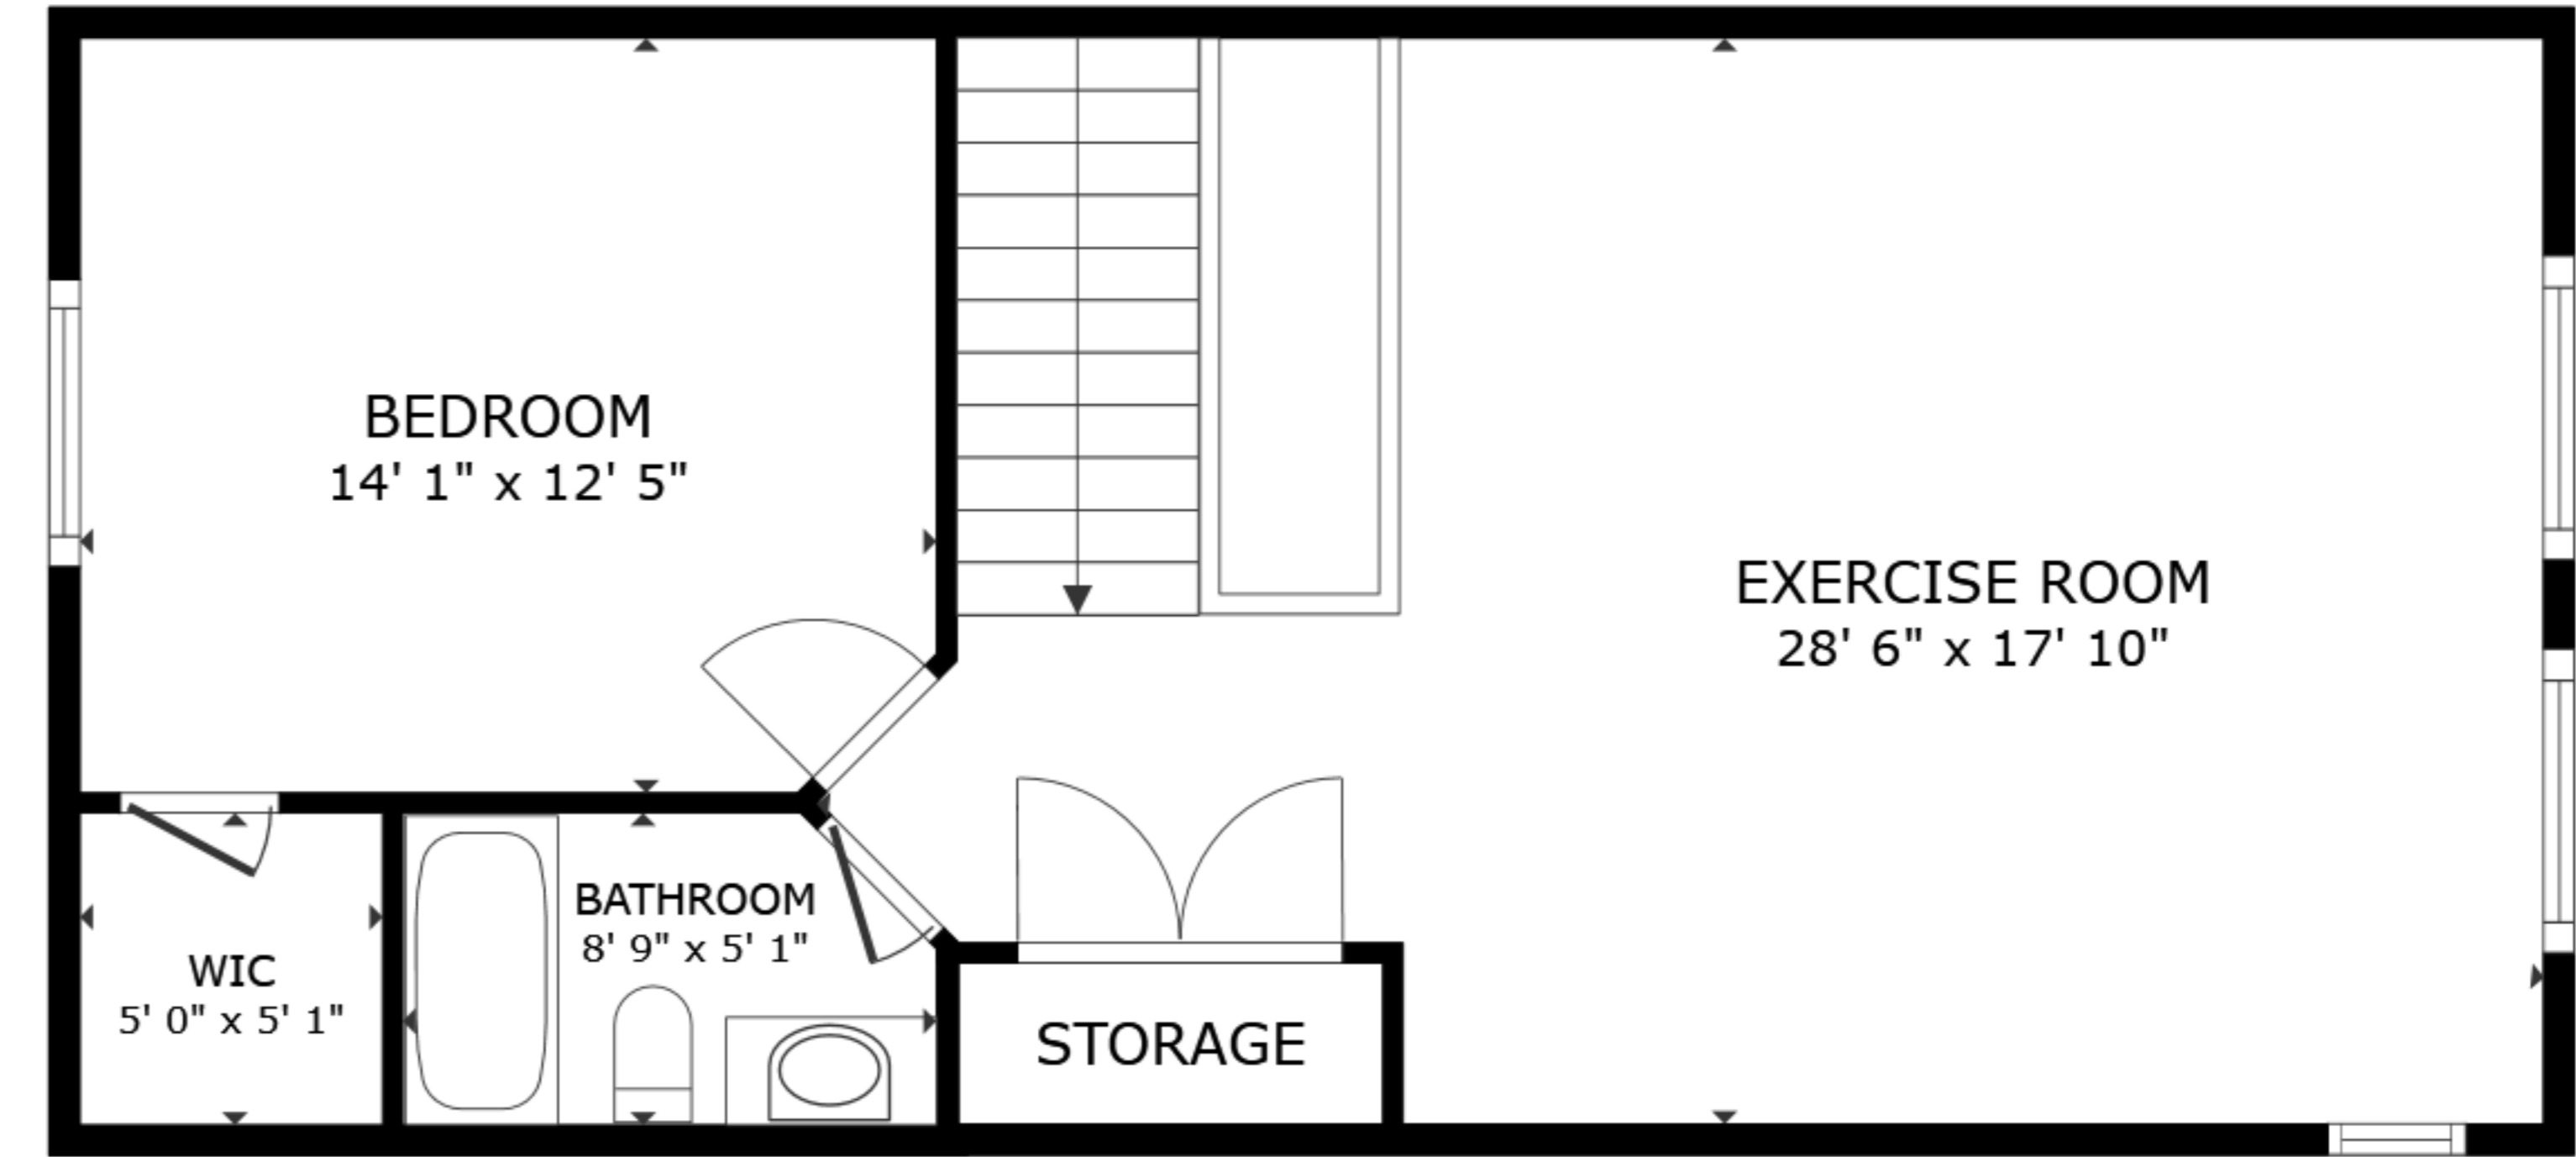

FLOOR 1

FLOOR 2

GROSS INTERNAL AREA  
 FLOOR 1 2,029 sq.ft. FLOOR 2 721 sq.ft.  
 TOTAL : 2,749 sq.ft.

SIZES AND DIMENSIONS ARE APPROXIMATE, ACTUAL MAY VARY.