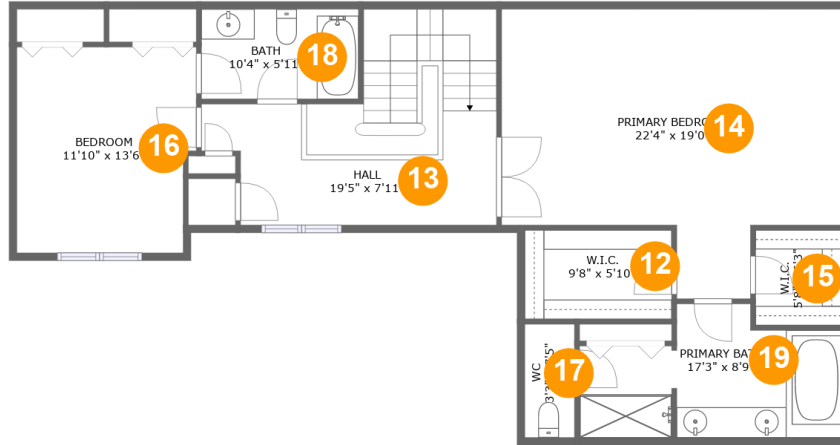

10 Baccarat Court, Montville, Morris County, New Jersey, United States, 07045

Room Dimensions

Floor 3

Total sqft: 1146

Living area: 1146

#	Room name	Dimensions	Area (sqft)	Counted as Living Area
12	W.i.c.	9'8" x 5'10"	57 sq. ft	Yes
13	Hall	19'5" x 7'11"	196 sq. ft	Yes
14	Primary Bedroom	22'4" x 19'0"	340 sq. ft	Yes
15	W.i.c.	5'8" x 6'3"	35 sq. ft	Yes
16	Bedroom	11'10" x 13'6"	154 sq. ft	Yes
17	Wc	3'3" x 7'5"	24 sq. ft	Yes
18	Bath	10'4" x 5'11"	61 sq. ft	Yes
19	Primary Bath	17'3" x 8'9"	122 sq. ft	Yes