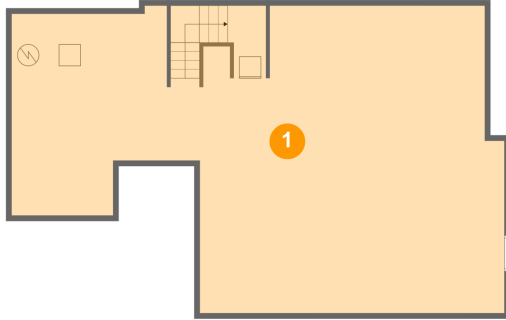

10 Baccarat Court, Montville, Morris County, New Jersey, United States, 07045

1 Floor 1 - Basement

Dimensions: 45'1" x 28'1"
Area: 1041 sq. ft
Counted as Living Area: No

Heated: No
Finished: No
Enclosed: Yes
Contiguous: Yes
Permitted: Yes
Wet Space: No
Addition: No
Conversion: No