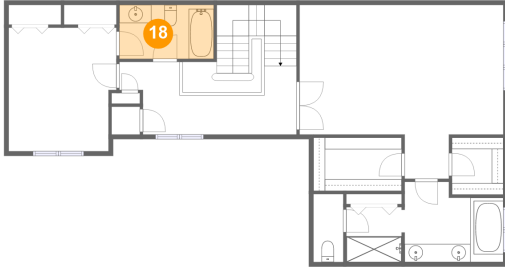

10 Baccarat Court, Montville, Morris County, New Jersey, United States, 07045

18 Floor 3 - Bath

Dimensions: 10'4" x 5'11"
Area: 61 sq. ft
Counted as Living Area:
Yes

Heated: Yes
Finished: Yes
Enclosed: Yes
Contiguous:
Yes
Permitted: Yes
Wet Space: Yes
Addition: No
Conversion: No