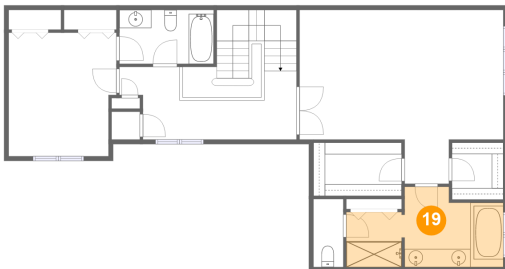

19 Floor 3 - Primary Bath

Dimensions: 17'3" x 8'9"
Area: 122 sq. ft
Counted as Living Area:
Yes

Heated: Yes
Finished: Yes
Enclosed: Yes
Contiguous:
Yes
Permitted: Yes
Wet Space: Yes
Addition: No
Conversion: No