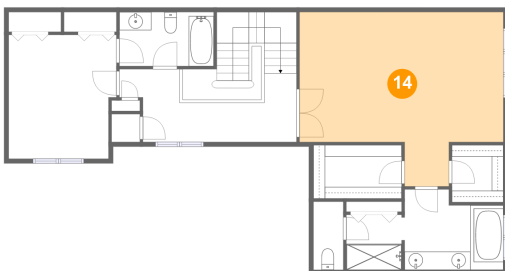

14 Floor 3 - Primary Bedroom

Dimensions: 22'4" x 19'0"
Area: 340 sq. ft
Counted as Living Area:
Yes

Heated: Yes
Finished: Yes
Enclosed: Yes
Contiguous:
Yes
Permitted: Yes
Wet Space: No
Addition: No
Conversion: No