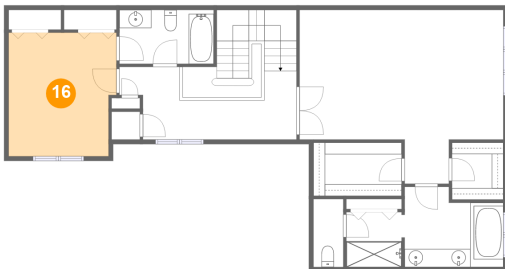

16 Floor 3 - Bedroom

Dimensions: 11'10" x 13'6"
Area: 154 sq. ft
Counted as Living Area:
Yes

Heated: Yes
Finished: Yes
Enclosed: Yes
Contiguous:
Yes
Permitted: Yes
Wet Space: No
Addition: No
Conversion: No