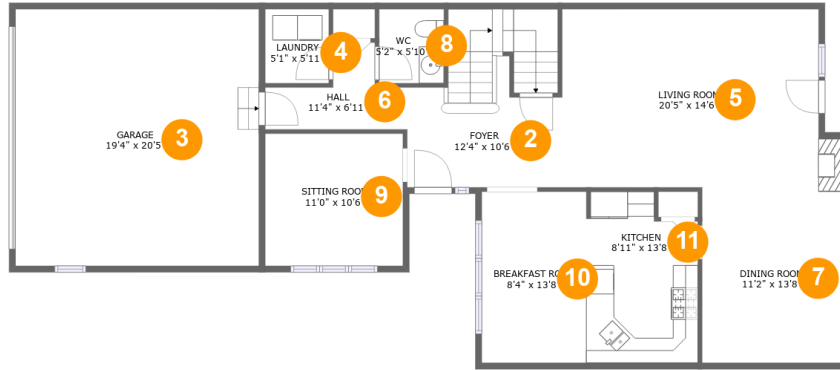

**Room Dimensions**

Floor 1

Total sqft: 1110

Living area: 0

#	Room name	Dimensions	Area (sqft)	Counted as Living Area
1	Basement	45'1" x 28'1"	1041 sq. ft	No

## Room Dimensions

Floor 2

Total sqft: 1586

Living area: 1165

#	Room name	Dimensions	Area (sqft)	Counted as Living Area
2	Foyer	12'4" x 10'6"	150 sq. ft	Yes
3	Garage	19'4" x 20'5"	396 sq. ft	No
4	Laundry	5'1" x 5'11"	30 sq. ft	Yes
5	Living Room	20'5" x 14'6"	301 sq. ft	Yes
6	Hall	11'4" x 6'11"	50 sq. ft	Yes
7	Dining Room	11'2" x 13'8"	152 sq. ft	Yes
8	Wc	5'2" x 5'10"	30 sq. ft	Yes
9	Sitting Room	11'0" x 10'6"	116 sq. ft	Yes
10	Breakfast Room	8'4" x 13'8"	114 sq. ft	Yes
11	Kitchen	8'11" x 13'8"	112 sq. ft	Yes