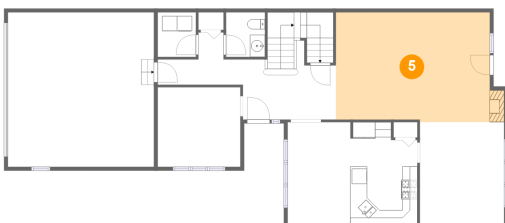

5 Floor 2 - Living Room

Dimensions: 20'5" x 14'6"
Area: 301 sq. ft
Counted as Living Area: Yes

Heated: Yes
Finished: Yes
Enclosed: Yes
Contiguous: Yes
Permitted: Yes
Wet Space: No
Addition: No
Conversion: No