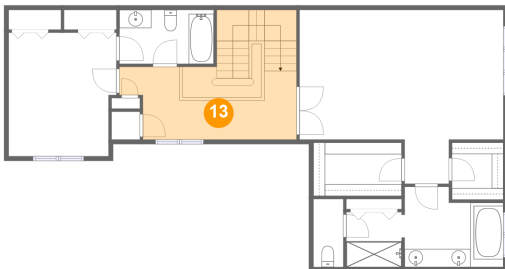

13 Floor 3 - Hall

Dimensions: 19'5" x 7'11"
Area: 196 sq. ft
Counted as Living Area:
Yes

Heated: Yes
Finished: Yes
Enclosed: Yes
Contiguous:
Yes
Permitted: Yes
Wet Space: No
Addition: No
Conversion: No