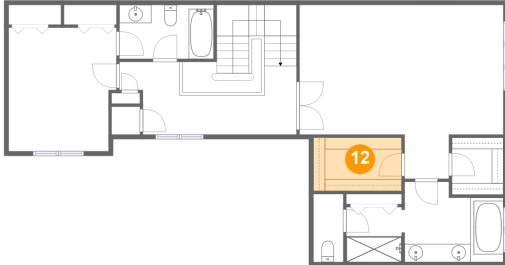

10 Baccarat Court, Montville, Morris County, New Jersey, United States, 07045

12 Floor 3 - W.i.c.

Dimensions: 9'8" x 5'10"
Area: 57 sq. ft
Counted as Living Area:
Yes

Heated: Yes
Finished: Yes
Enclosed: Yes
Contiguous:
Yes
Permitted: Yes
Wet Space: No
Addition: No
Conversion: No