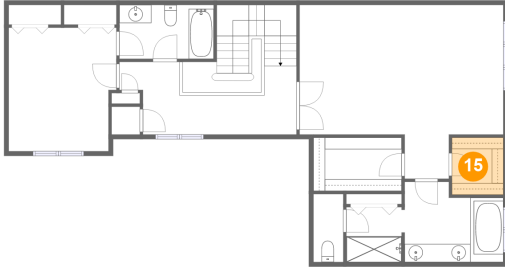

10 Baccarat Court, Montville, Morris County, New Jersey, United States, 07045

15 Floor 3 - W.i.c.

Dimensions: 5'8" x 6'3"
Area: 35 sq. ft
Counted as Living Area:
Yes

Heated: Yes
Finished: Yes
Enclosed: Yes
Contiguous:
Yes
Permitted: Yes
Wet Space: No
Addition: No
Conversion: No