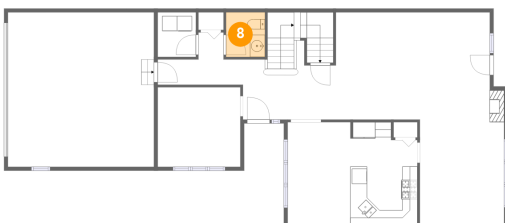

8 Floor 2 - Wc

Dimensions: 5'2" x 5'10"
Area: 30 sq. ft
Counted as Living Area:
Yes

Heated: Yes
Finished: Yes
Enclosed: Yes
Contiguous:
Yes
Permitted: Yes
Wet Space: Yes
Addition: No
Conversion: No