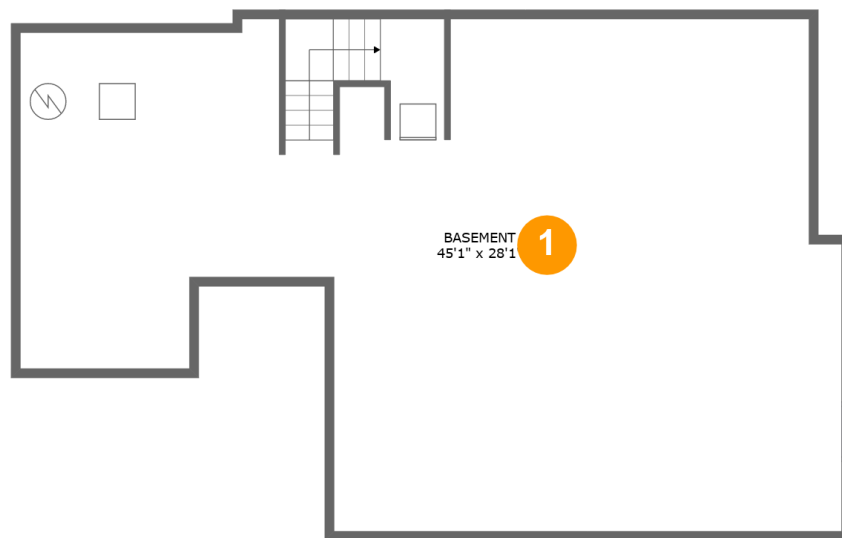

## Property Summary

 **3** floors

 **2** bedrooms

 **2** bathrooms

 **3,842** total sqft

 **1** garages

 **2,311** Gross Living Area sqft

**10 Baccarat Court, Montville, Morris County, New Jersey, United States, 07045**

**Room Dimensions**

Floor 1

Total sqft: 1110

Living area: 0

#	Room name	Dimensions	Area (sqft)	Counted as Living Area
1	Basement	45'1" x 28'1"	1041 sq. ft	No