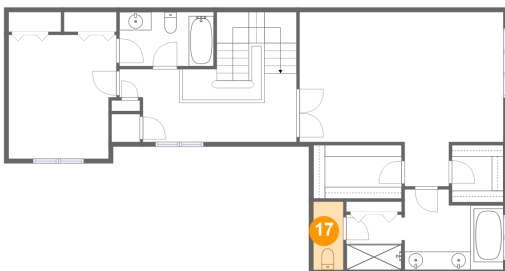

17 Floor 3 - Wc

Dimensions: 3'3" x 7'5"
Area: 24 sq. ft
Counted as Living Area:
Yes

Heated: Yes
Finished: Yes
Enclosed: Yes
Contiguous:
Yes
Permitted: Yes
Wet Space: Yes
Addition: No
Conversion: No