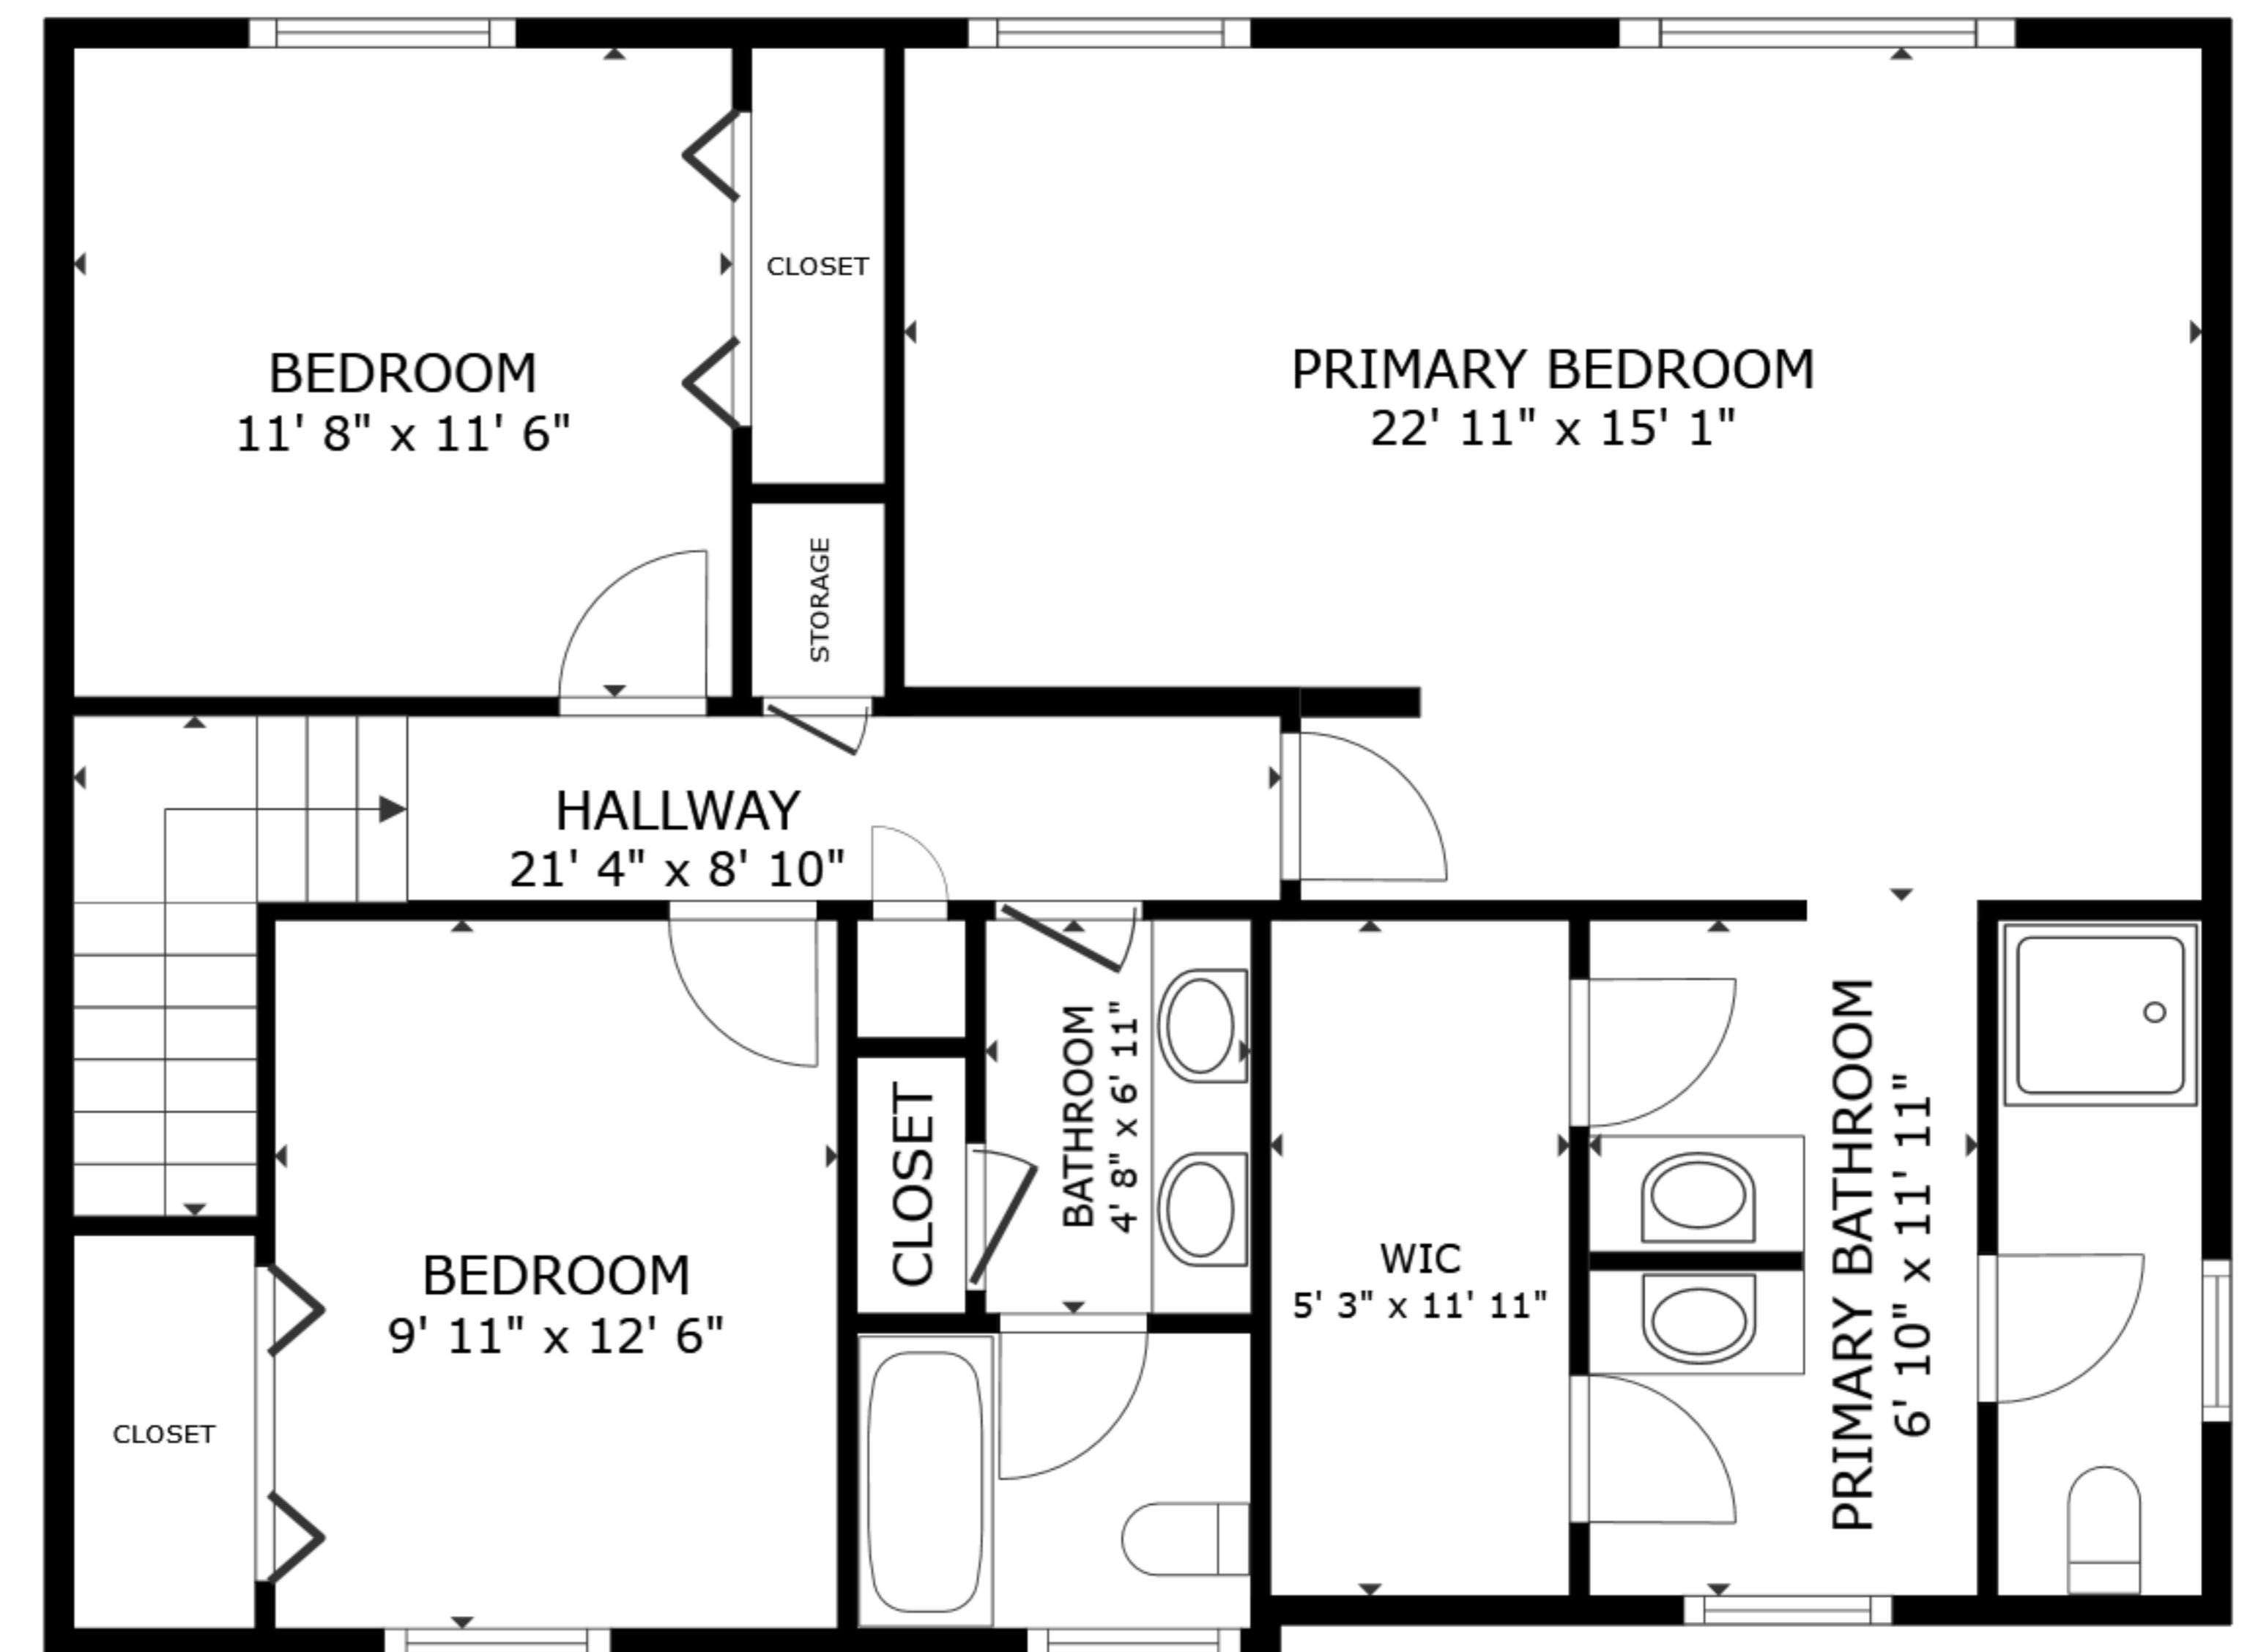

FLOOR 1

FLOOR 2

GROSS INTERNAL AREA
 FLOOR 1 1,480 sq.ft. FLOOR 2 1,037 sq.ft.
 TOTAL : 2,517 sq.ft.

SIZES AND DIMENSIONS ARE APPROXIMATE, ACTUAL MAY VARY.