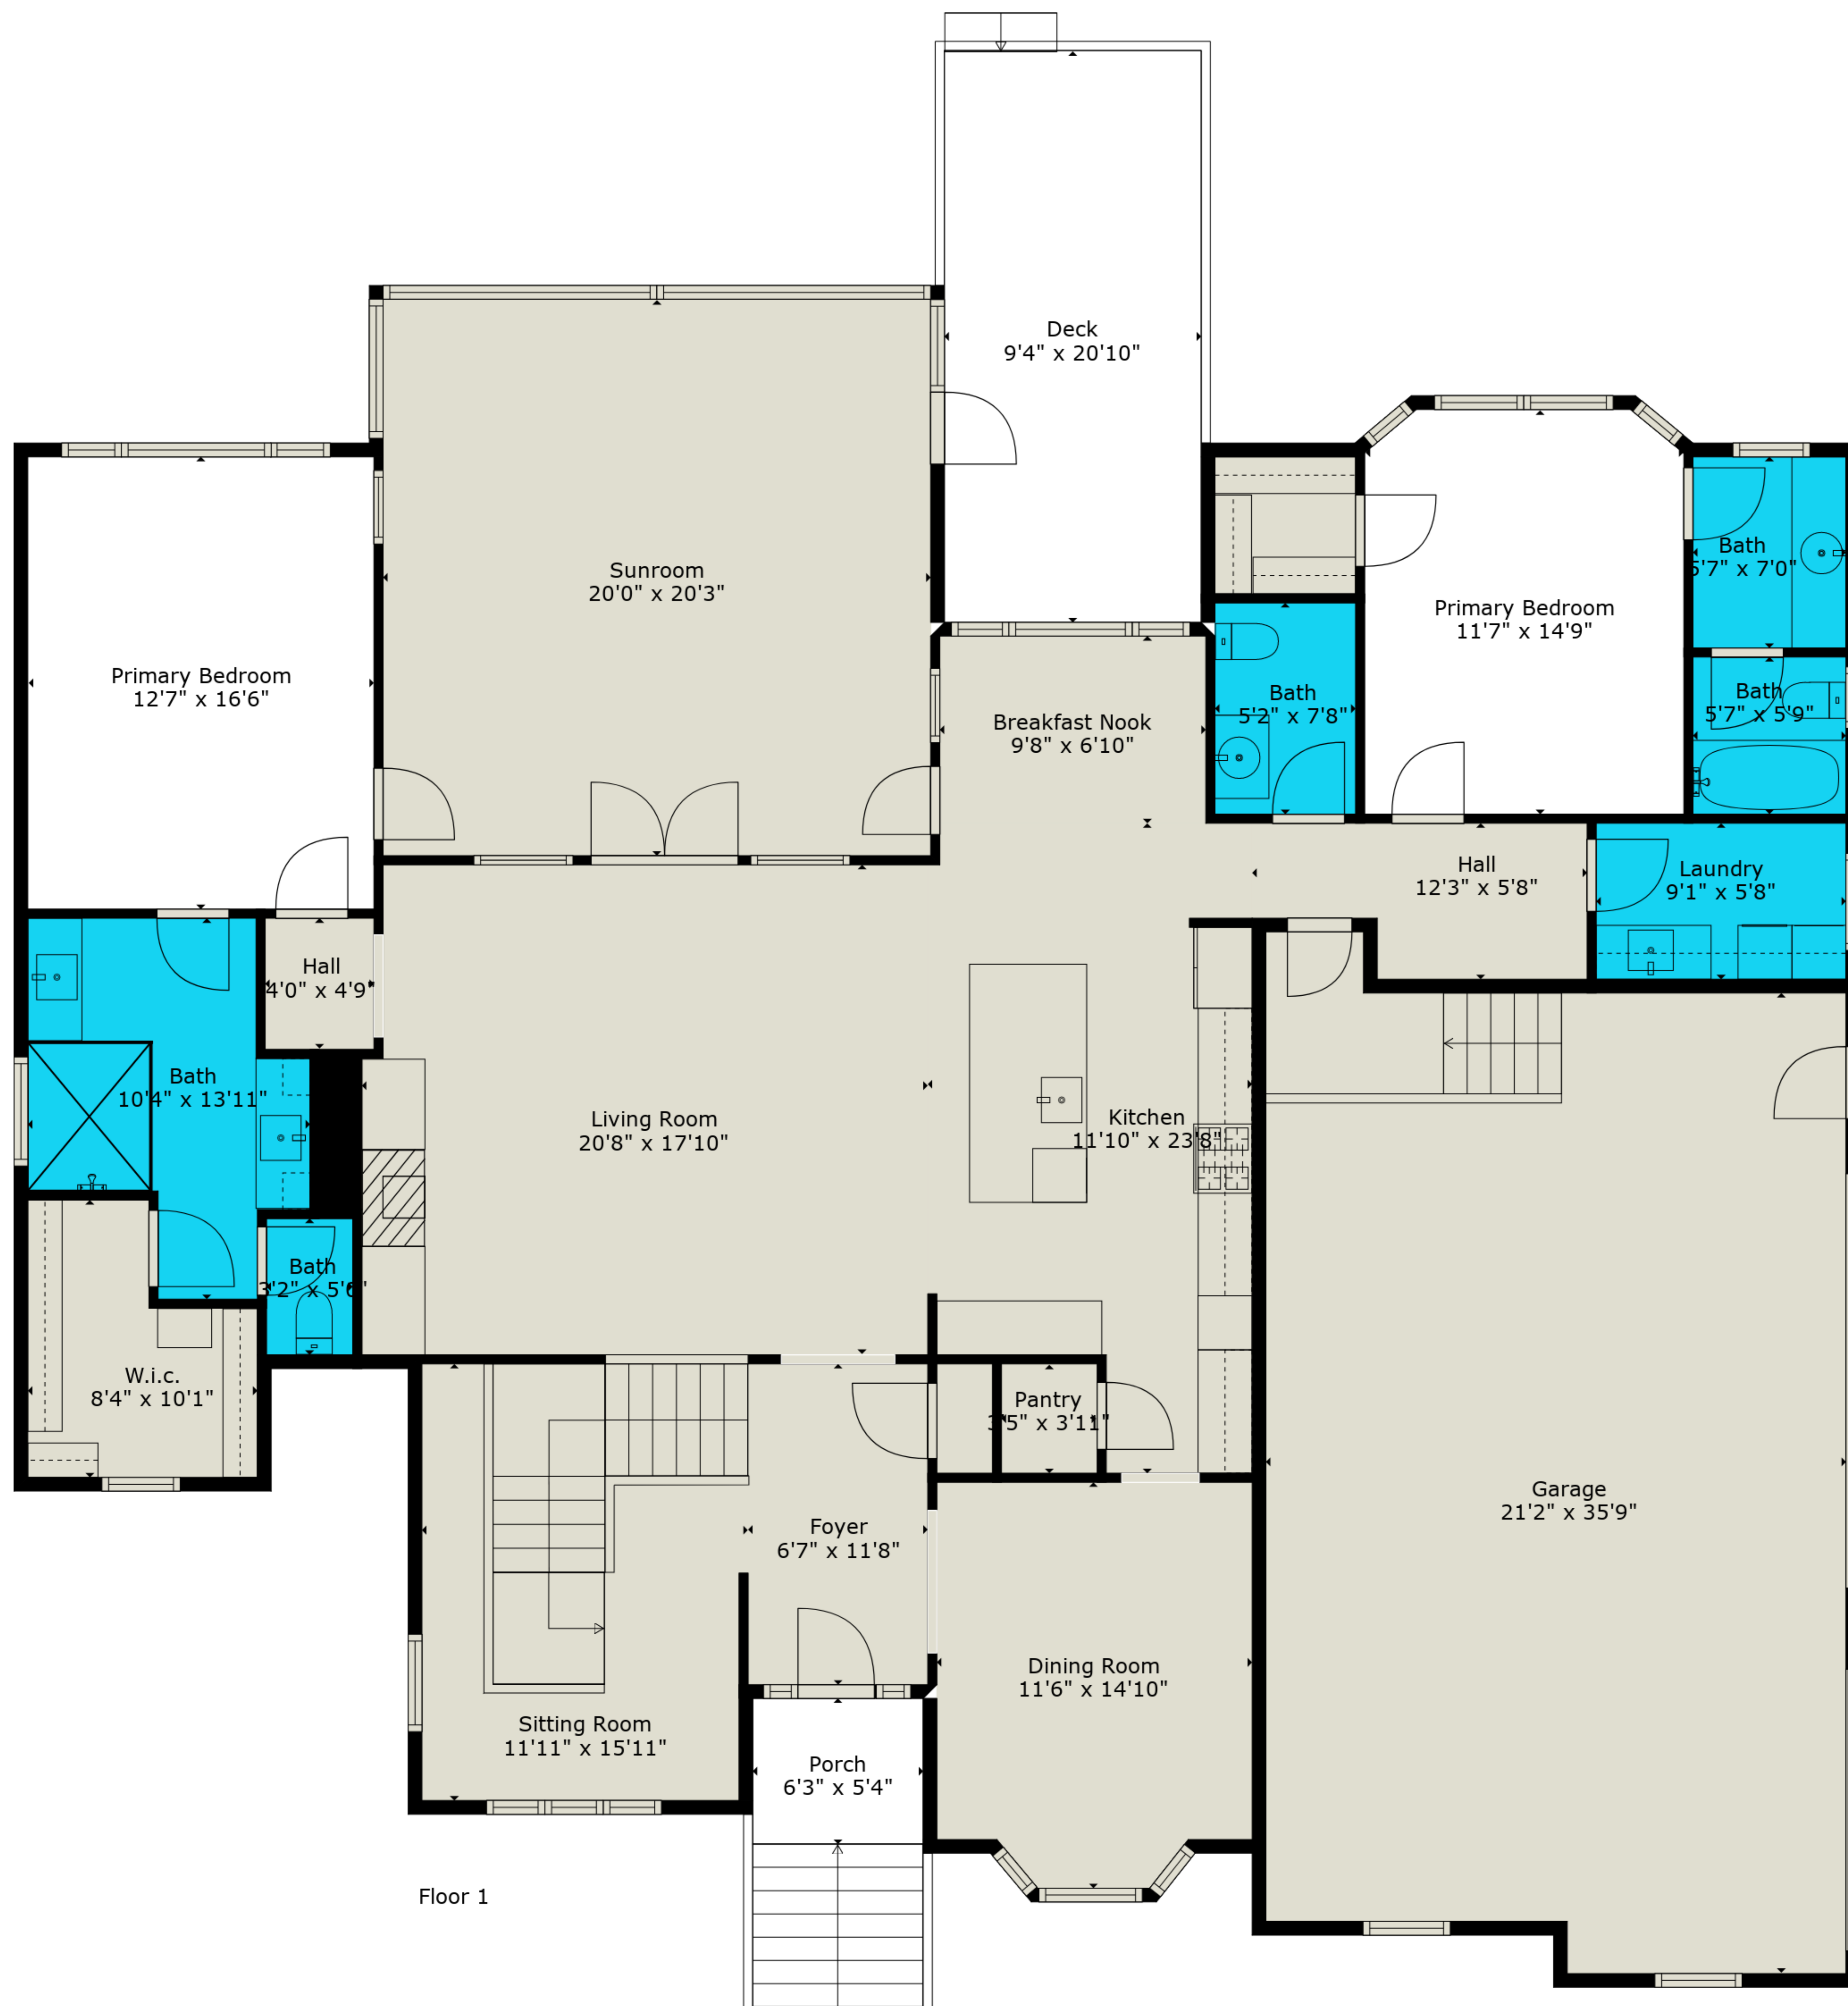

Estimated areas

GLA FLOOR 1: 2596 sq. ft, excluded 1003 sq. ft
 GLA FLOOR 2: 1149 sq. ft, excluded 188 sq. ft
 Total GLA 3745 sq. ft, total scanned area 4847 sq. ft

Measurements Are Deemed Reliable But Not Guaranteed. Final Square Footage Should Be Provided By Appraiser.

Estimated areas

GLA FLOOR 1: 2596 sq. ft, excluded 1003 sq. ft
 GLA FLOOR 2: 1149 sq. ft, excluded 188 sq. ft
 Total GLA 3745 sq. ft, total scanned area 4847 sq. ft

Floor 1

Floor 2

Estimated areas

GLA FLOOR 1: 2596 sq. ft, excluded 1003 sq. ft
 GLA FLOOR 2: 1149 sq. ft, excluded 188 sq. ft
 Total GLA 3745 sq. ft, total scanned area 4847 sq. ft