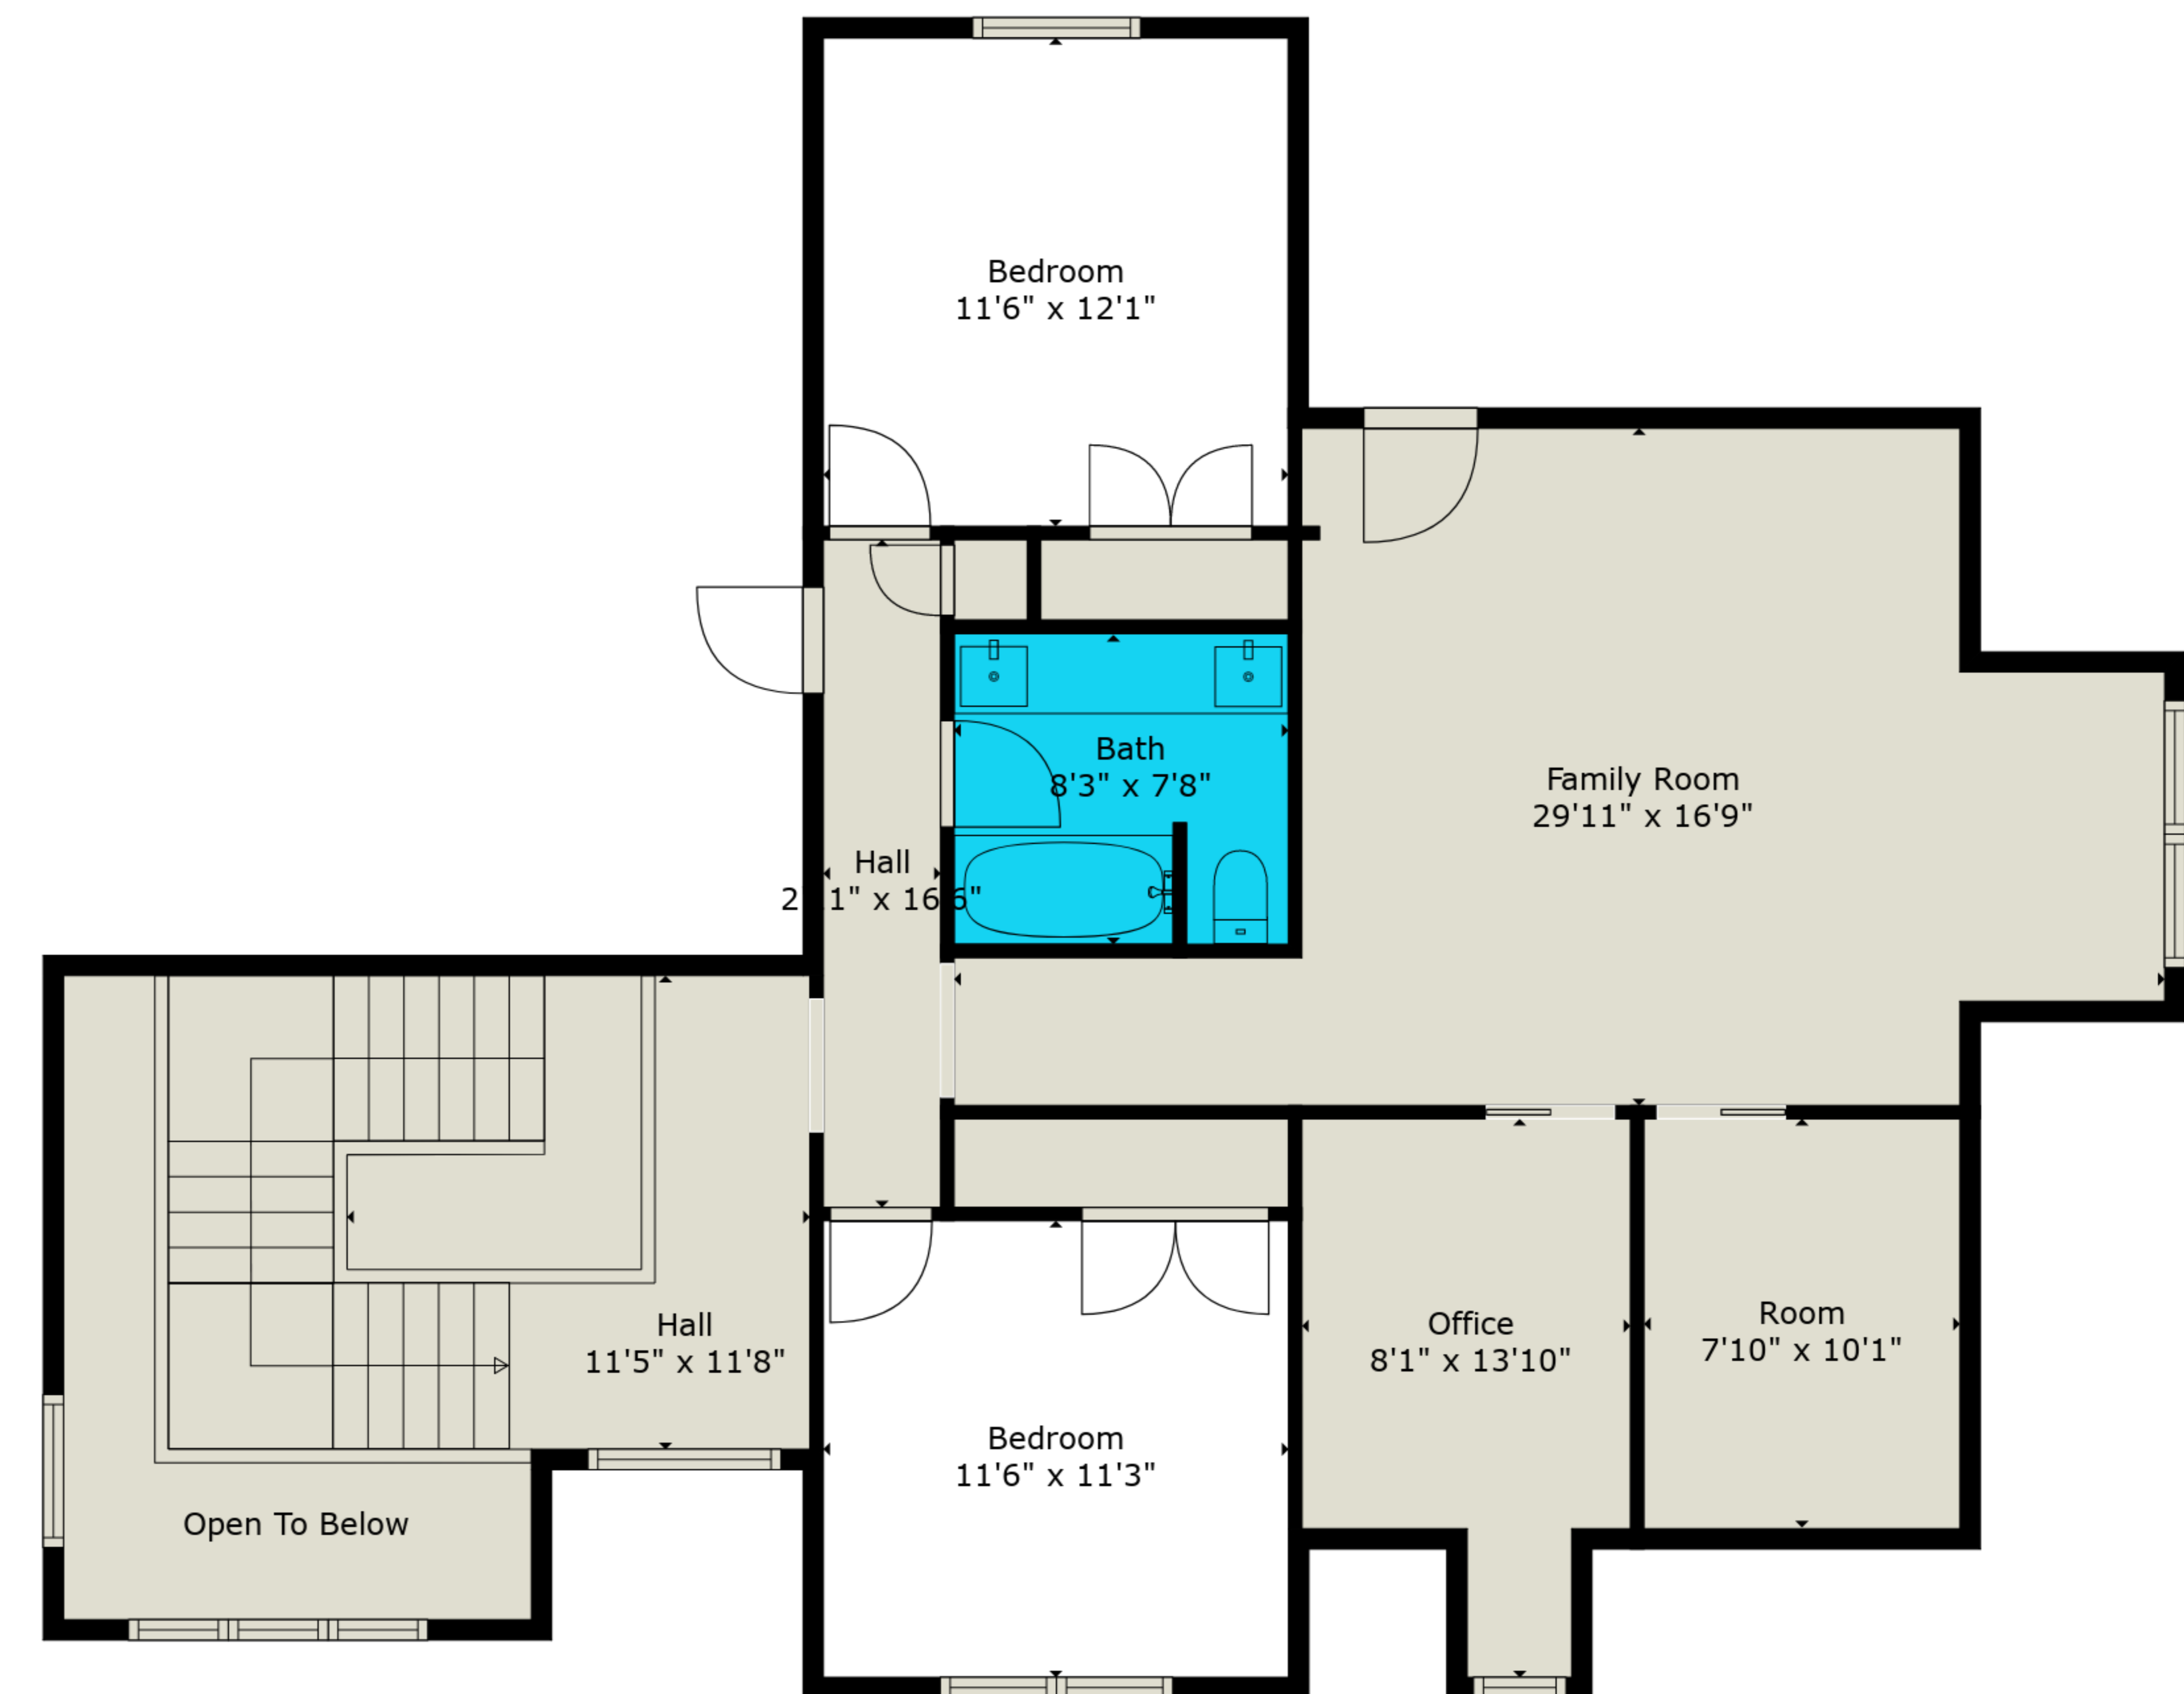

Estimated areas

GLA FLOOR 1: 2596 sq. ft, excluded 1003 sq. ft
 GLA FLOOR 2: 1149 sq. ft, excluded 188 sq. ft
 Total GLA 3745 sq. ft, total scanned area 4847 sq. ft

Measurements Are Deemed Reliable But Not Guaranteed. Final Square Footage Should Be Provided By Appraiser.

Estimated areas

GLA FLOOR 1: 2596 sq. ft, excluded 1003 sq. ft
 GLA FLOOR 2: 1149 sq. ft, excluded 188 sq. ft
 Total GLA 3745 sq. ft, total scanned area 4847 sq. ft

Floor 1

Floor 2

Estimated areas

GLA FLOOR 1: 2596 sq. ft, excluded 1003 sq. ft
 GLA FLOOR 2: 1149 sq. ft, excluded 188 sq. ft
 Total GLA 3745 sq. ft, total scanned area 4847 sq. ft