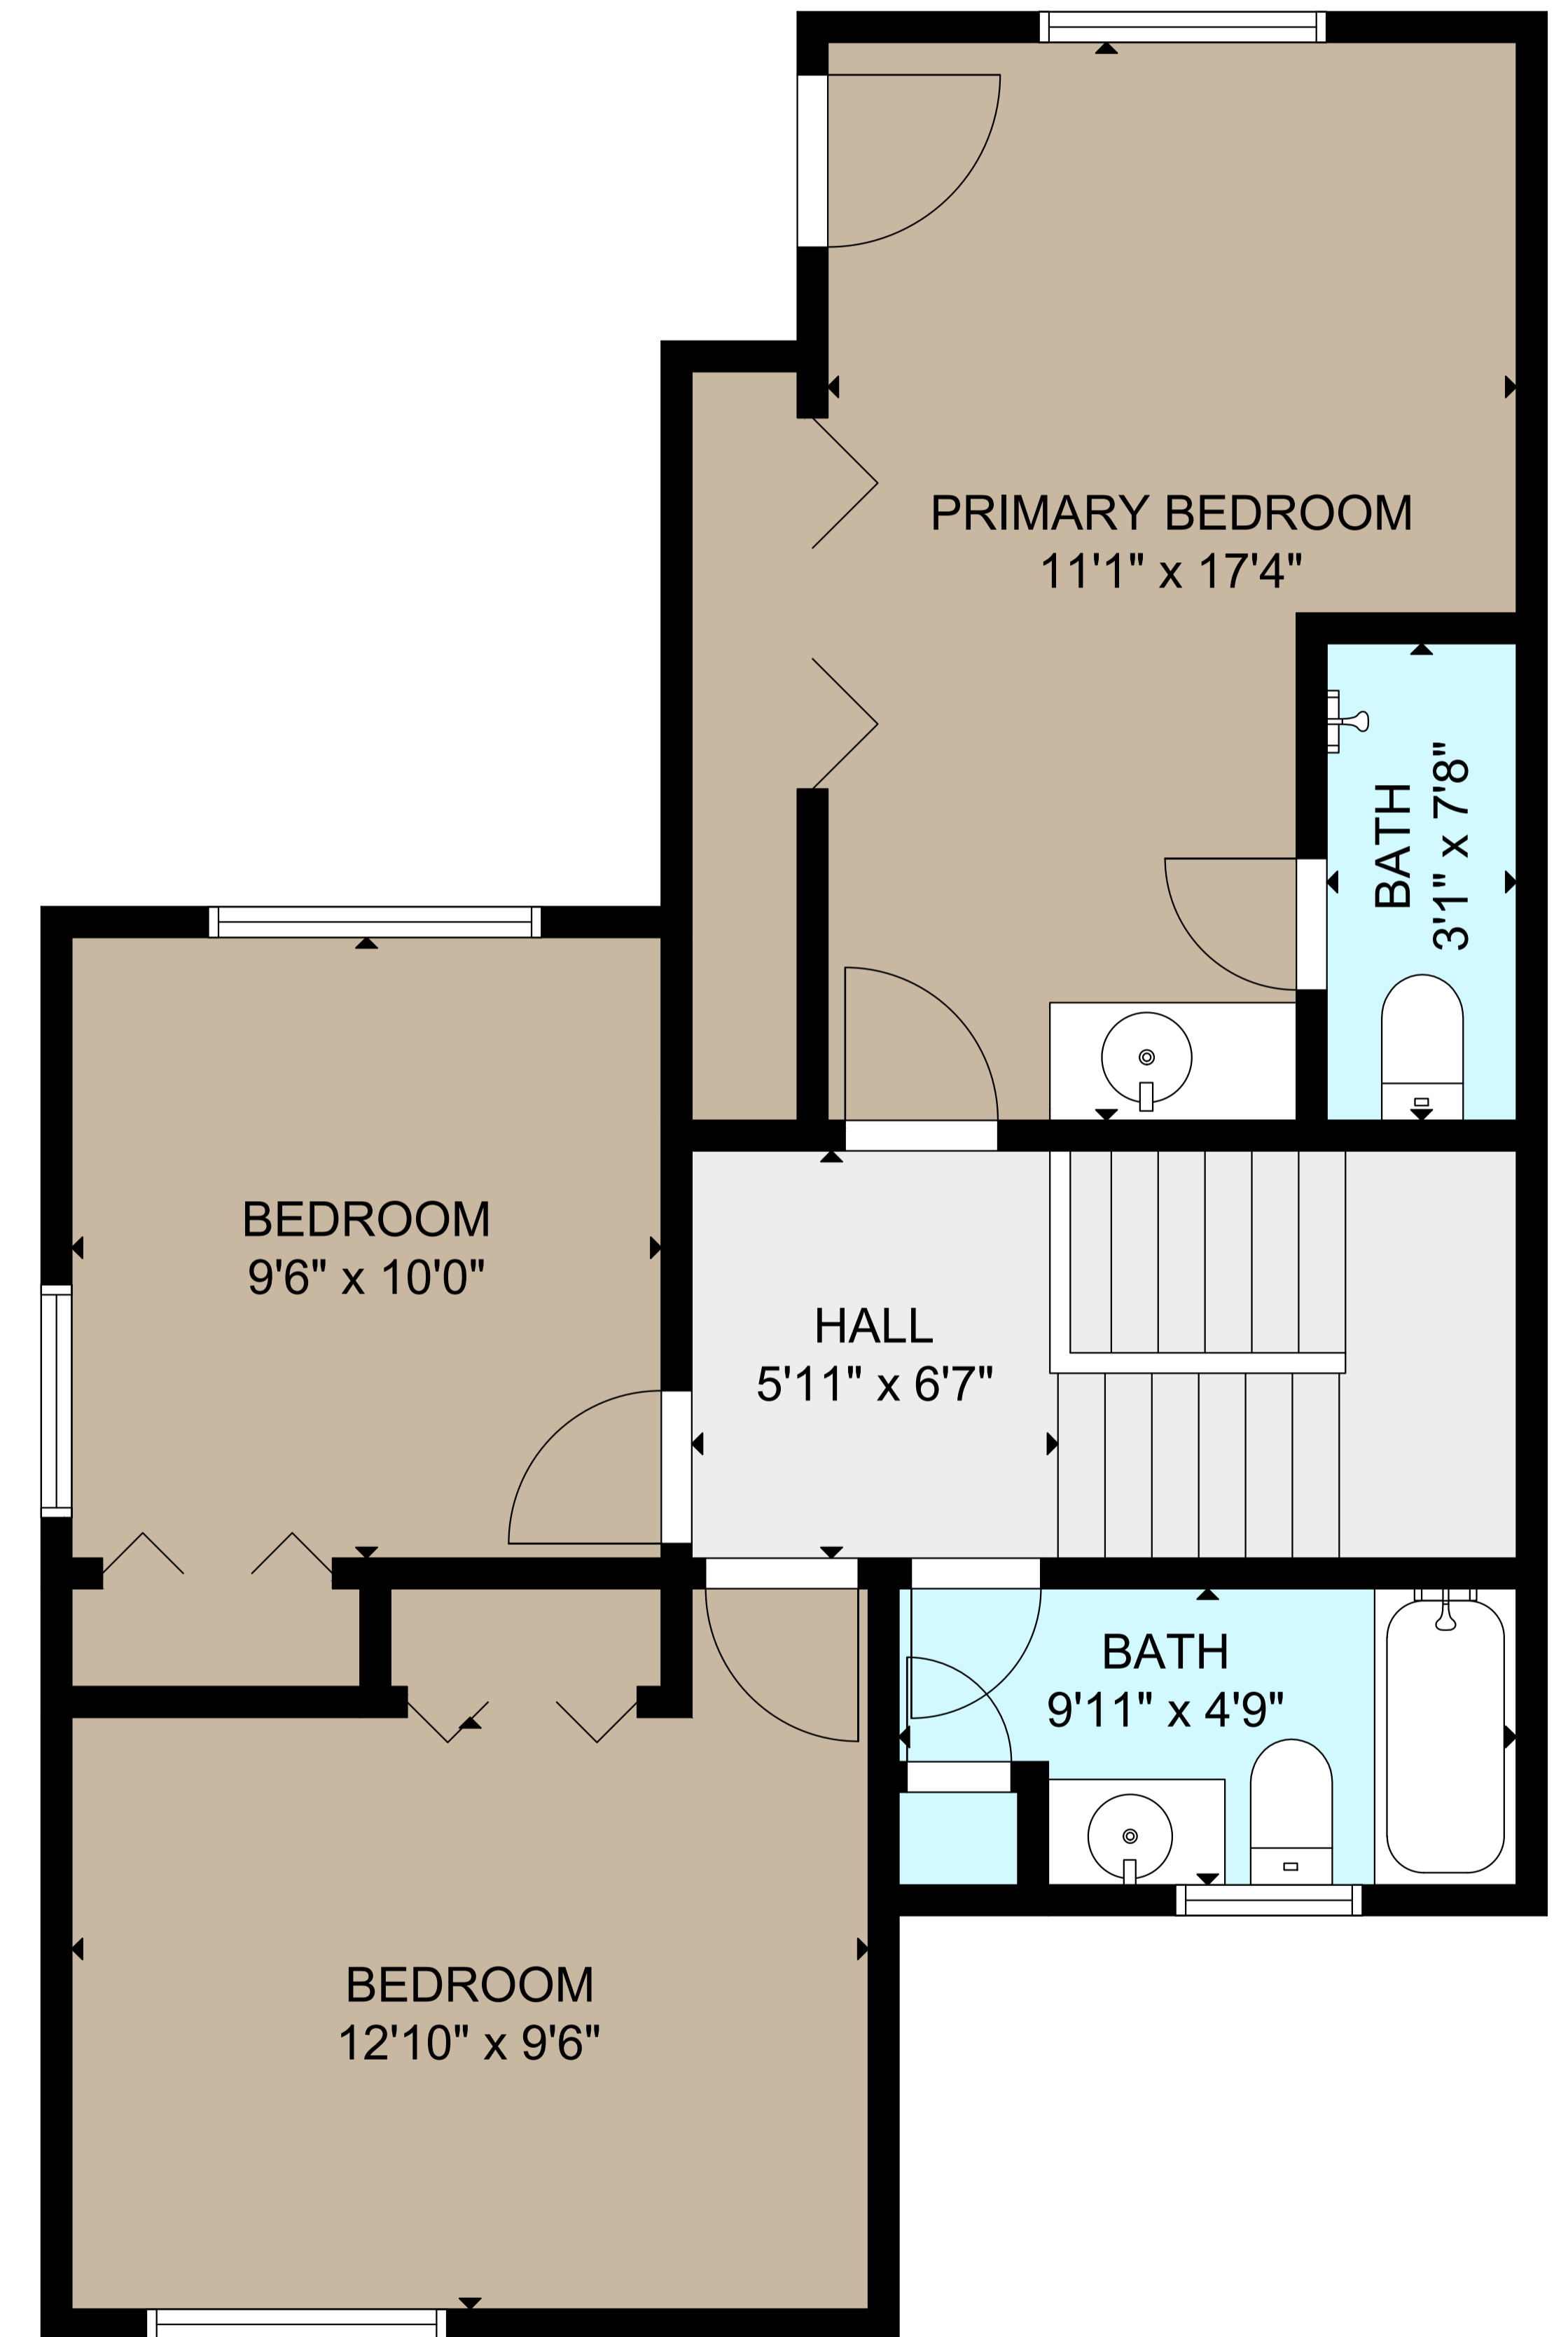

FLOOR 1

FLOOR 2

FLOOR 3

GROSS INTERNAL AREA
 TOTAL: 1,755 sq ft
 FLOOR 1: 510 sq ft, FLOOR 2: 623 sq ft
 FLOOR 3: 622 sq ft
 EXCLUDED AREA: GARAGE: 172 sq ft

SIZE AND DIMENSIONS ARE APPROXIMATE, ACTUAL MAY VARY.